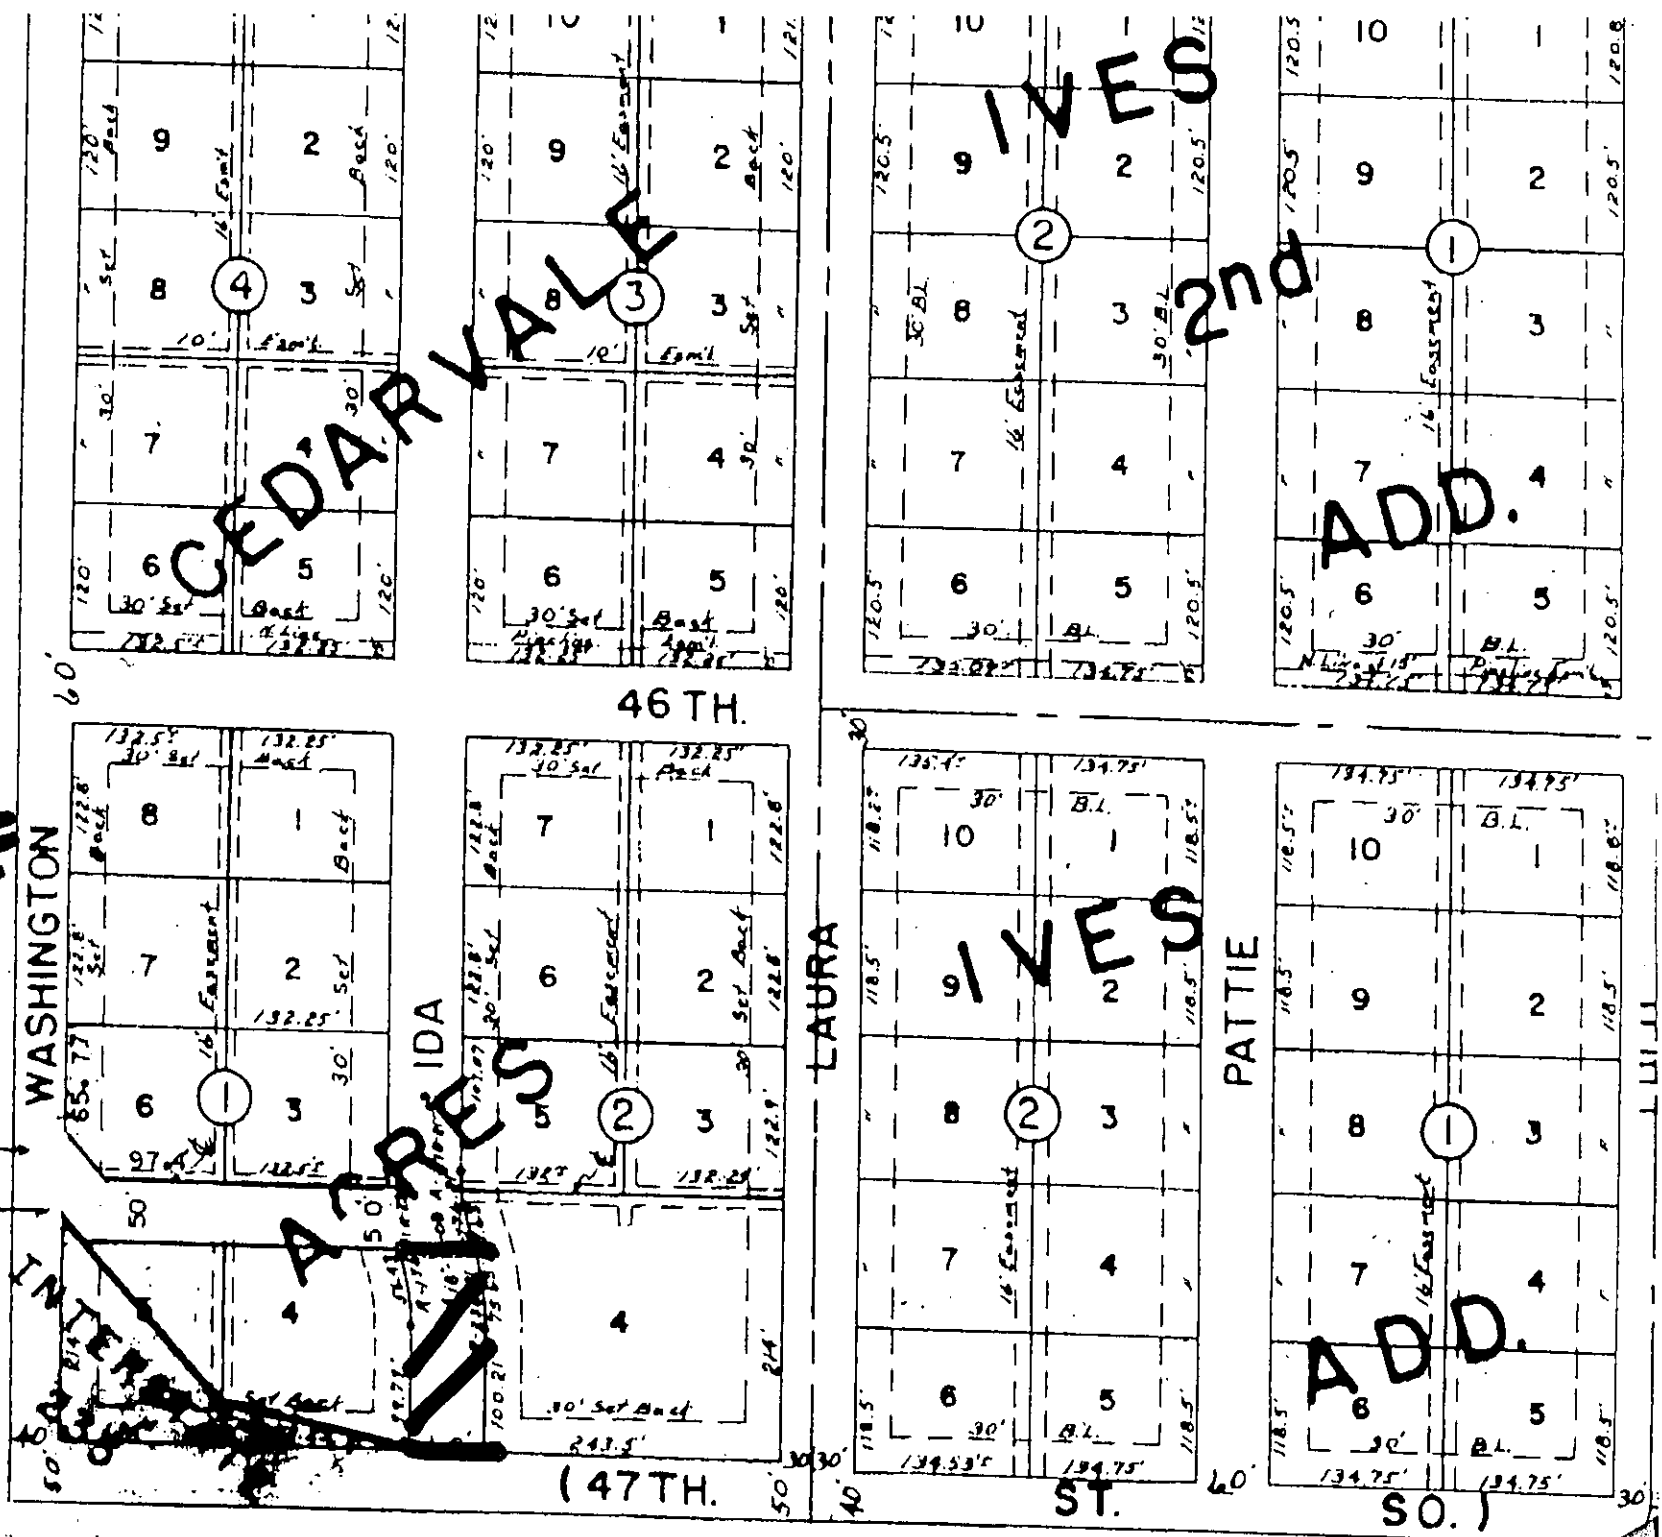

9007009-11

☐ = SITE

Film 439  
Page 1408  
Film 439  
Page 1404

CEDAR VALE

IVES

2nd

ADD.

46 TH.

WASHINGTON

IDA

WILSON

LAURA

IVES

PATTIE

ADD.

(47 TH.