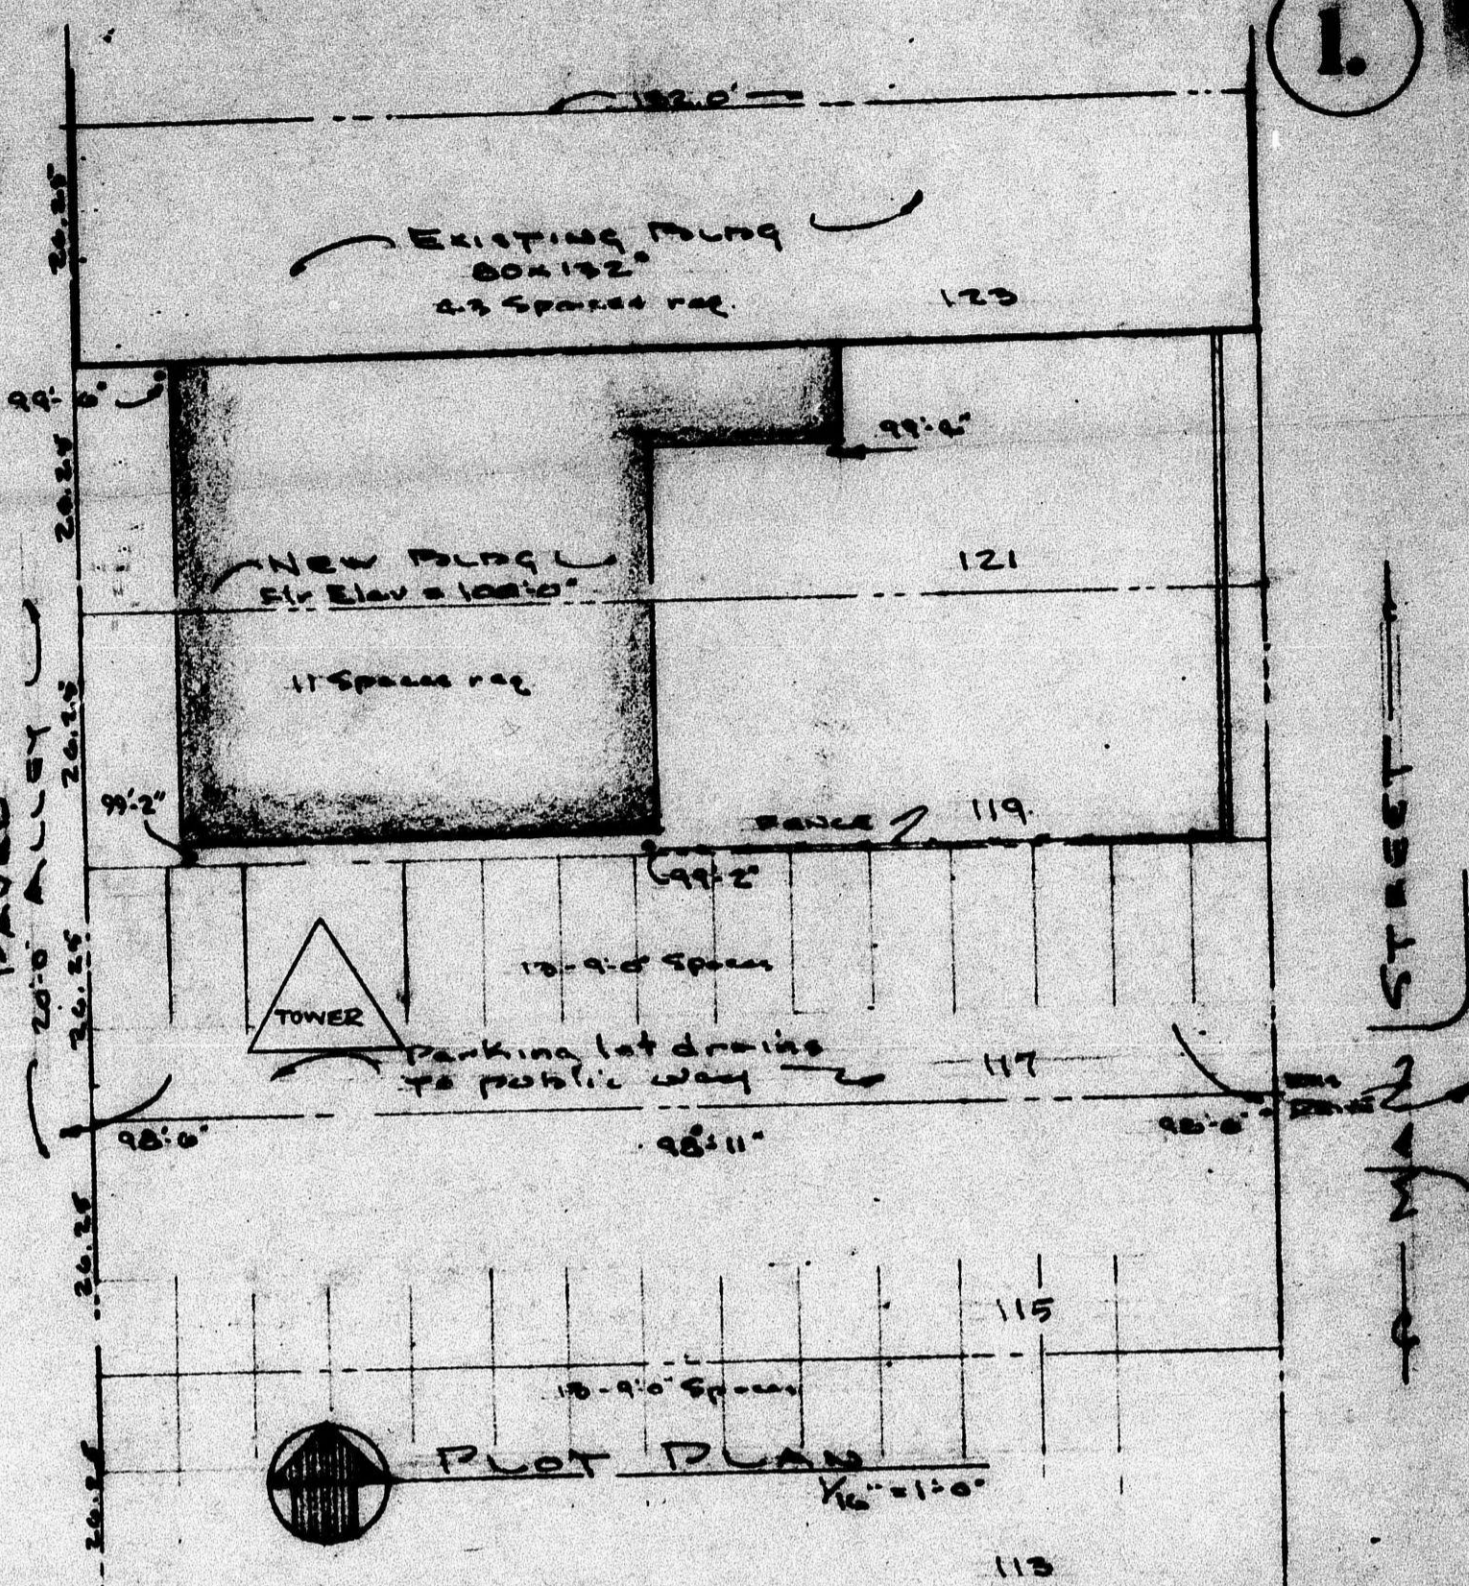

FOUNDATION PLAN  
1/8" = 1'-0"

PLOT PLAN  
1/8" = 1'-0"

- NOTES:
1. THIS FLOOR & FOUNDATION DESIGNED USING 3000 PSI CONCRETE. ROOF LIVE LOAD - 20 PSF. WIND LOAD - 2000 PSF. MIN. 50% REIN. AND 2" THICK CONCRETE.
  2. NO ADDITIONAL EMP. WILL BE INVOLVED.
  3. IF ADDITIONAL PARKING SPACES MUST BE PROVIDED.
  4. FIRE ZONE 2
  5. L.C. ZONE 2
  6. TYPE CONST. - II-D
  7. LEGAL - LOTS 111, 113, 115, 117, 119 & 121 - MUNGER PLAT - ORIG. TOWN
  8. STREET ADDRESS - NORTH MAIN

TYPICAL FLOOR  
1/8" = 1'-0"

BOLT LAYOUT  
1/8" = 1'-0"

PROPERTY STORAGE BUILDING

K. A. R. D.-T. V. STA.  
533 NORTH MAIN ST.  
VICHITA KAN 675

CONTRACTOR: VILSCAM CONST. CO. INC. 570 S. OWER, VICHITA  
ARCHITECT: S. L. MORLEY, 4205 RIDGE RD. VICHITA, KAN 675