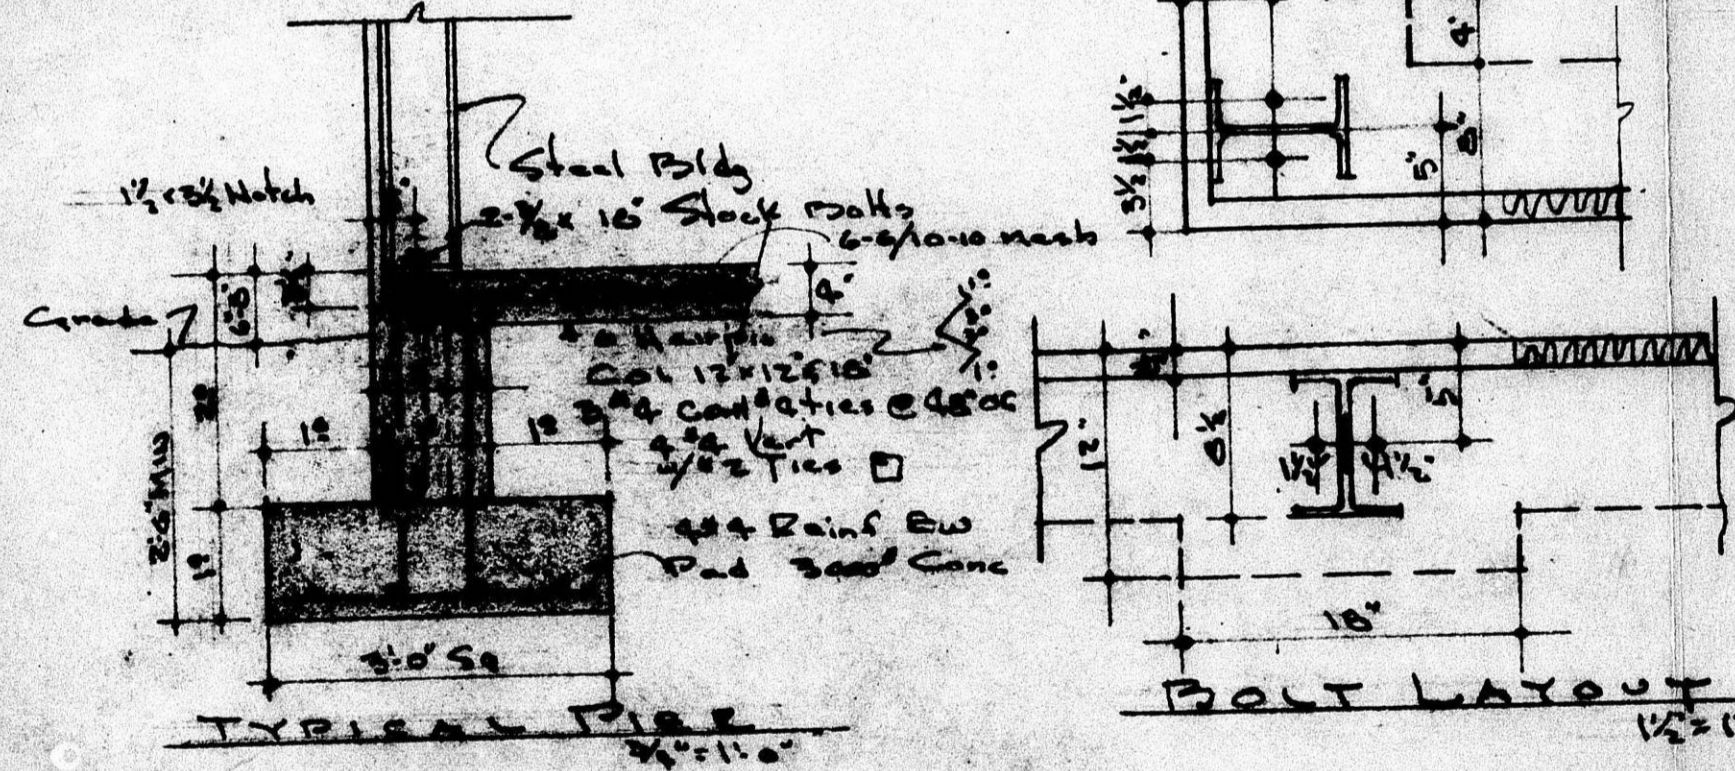

FOUNDATION PLAN  
1/8" = 1'-0"

PLOT PLAN  
1/8" = 1'-0"

- NOTES:
1. THIS FLOOR & FOUNDATION DESIGNED USING 3000 PSI CONCRETE. ROOF LIVE LOAD - 20 PSF. WIND LOAD - 2000 PSF. MIN. 50% REIN. AND 2" THICK CONCRETE.
  2. NO ADDITIONAL EMP. WILL BE INVOLVED.
  3. IF ADDITIONAL PARKING SPACES MUST BE PROVIDED.
  4. FIRE ZONE 2
  5. L.C. ZONE 2
  6. TYPE CONST. - II-D
  7. LEGAL - LOTS 111, 113, 115, 117, 119 & 121 - MUNGER PLAT - ORIG. TOWN
  8. STREET ADDRESS - NORTH MAIN

TYPICAL FLOOR  
1/8" = 1'-0"

BOLT LAYOUT  
1/8" = 1'-0"

PROPERTY STORAGE BUILDING

K. A. R. D.-T. V. STA.  
533 NORTH MAIN ST.  
VICHITA KAN 675

CONTRACTOR: VILSCAM CONST. CO. INC. 570 S. OWER, VICHITA  
ARCHITECT: S. L. MORLEY, 4205 RIDGE RD. VICHITA, KAN 675