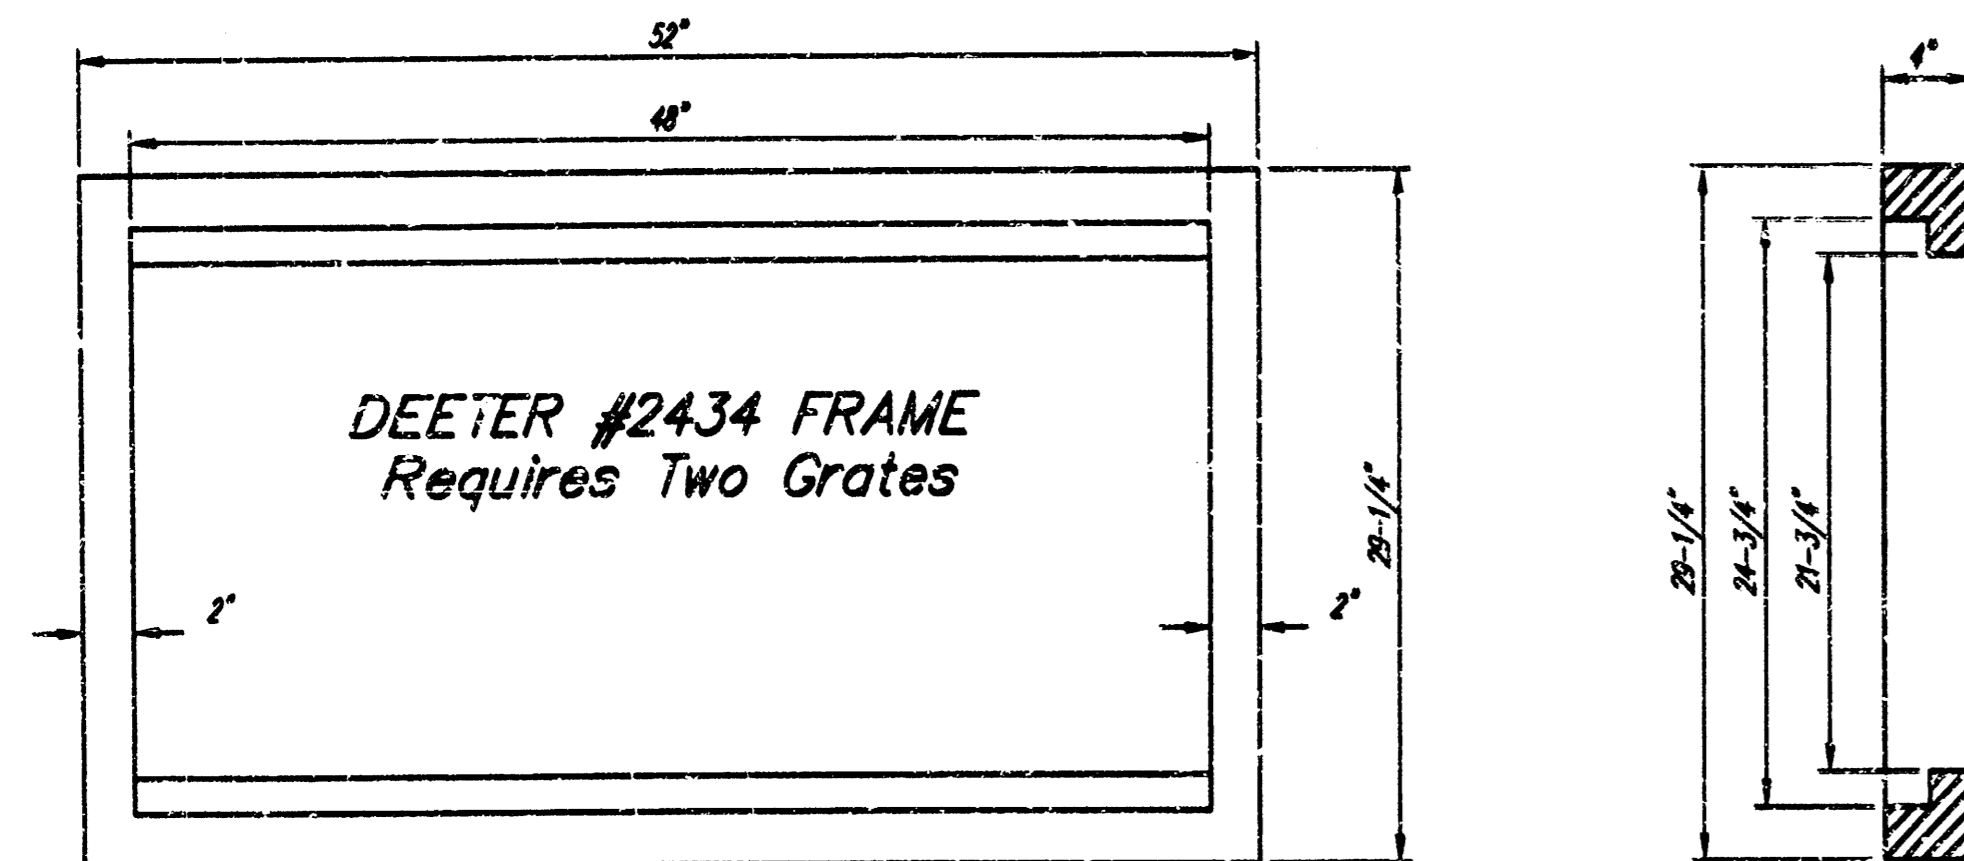

DEETER #2433 GRATE  
24" x 24" Frame and Grate Detail

DEETER #2434 FRAME  
Requires Two Grates  
Double 24" x 24" Frame Detail

SWS Connection Schematic

DROP INLET DETAILS	2
622 PPS (607861)	2