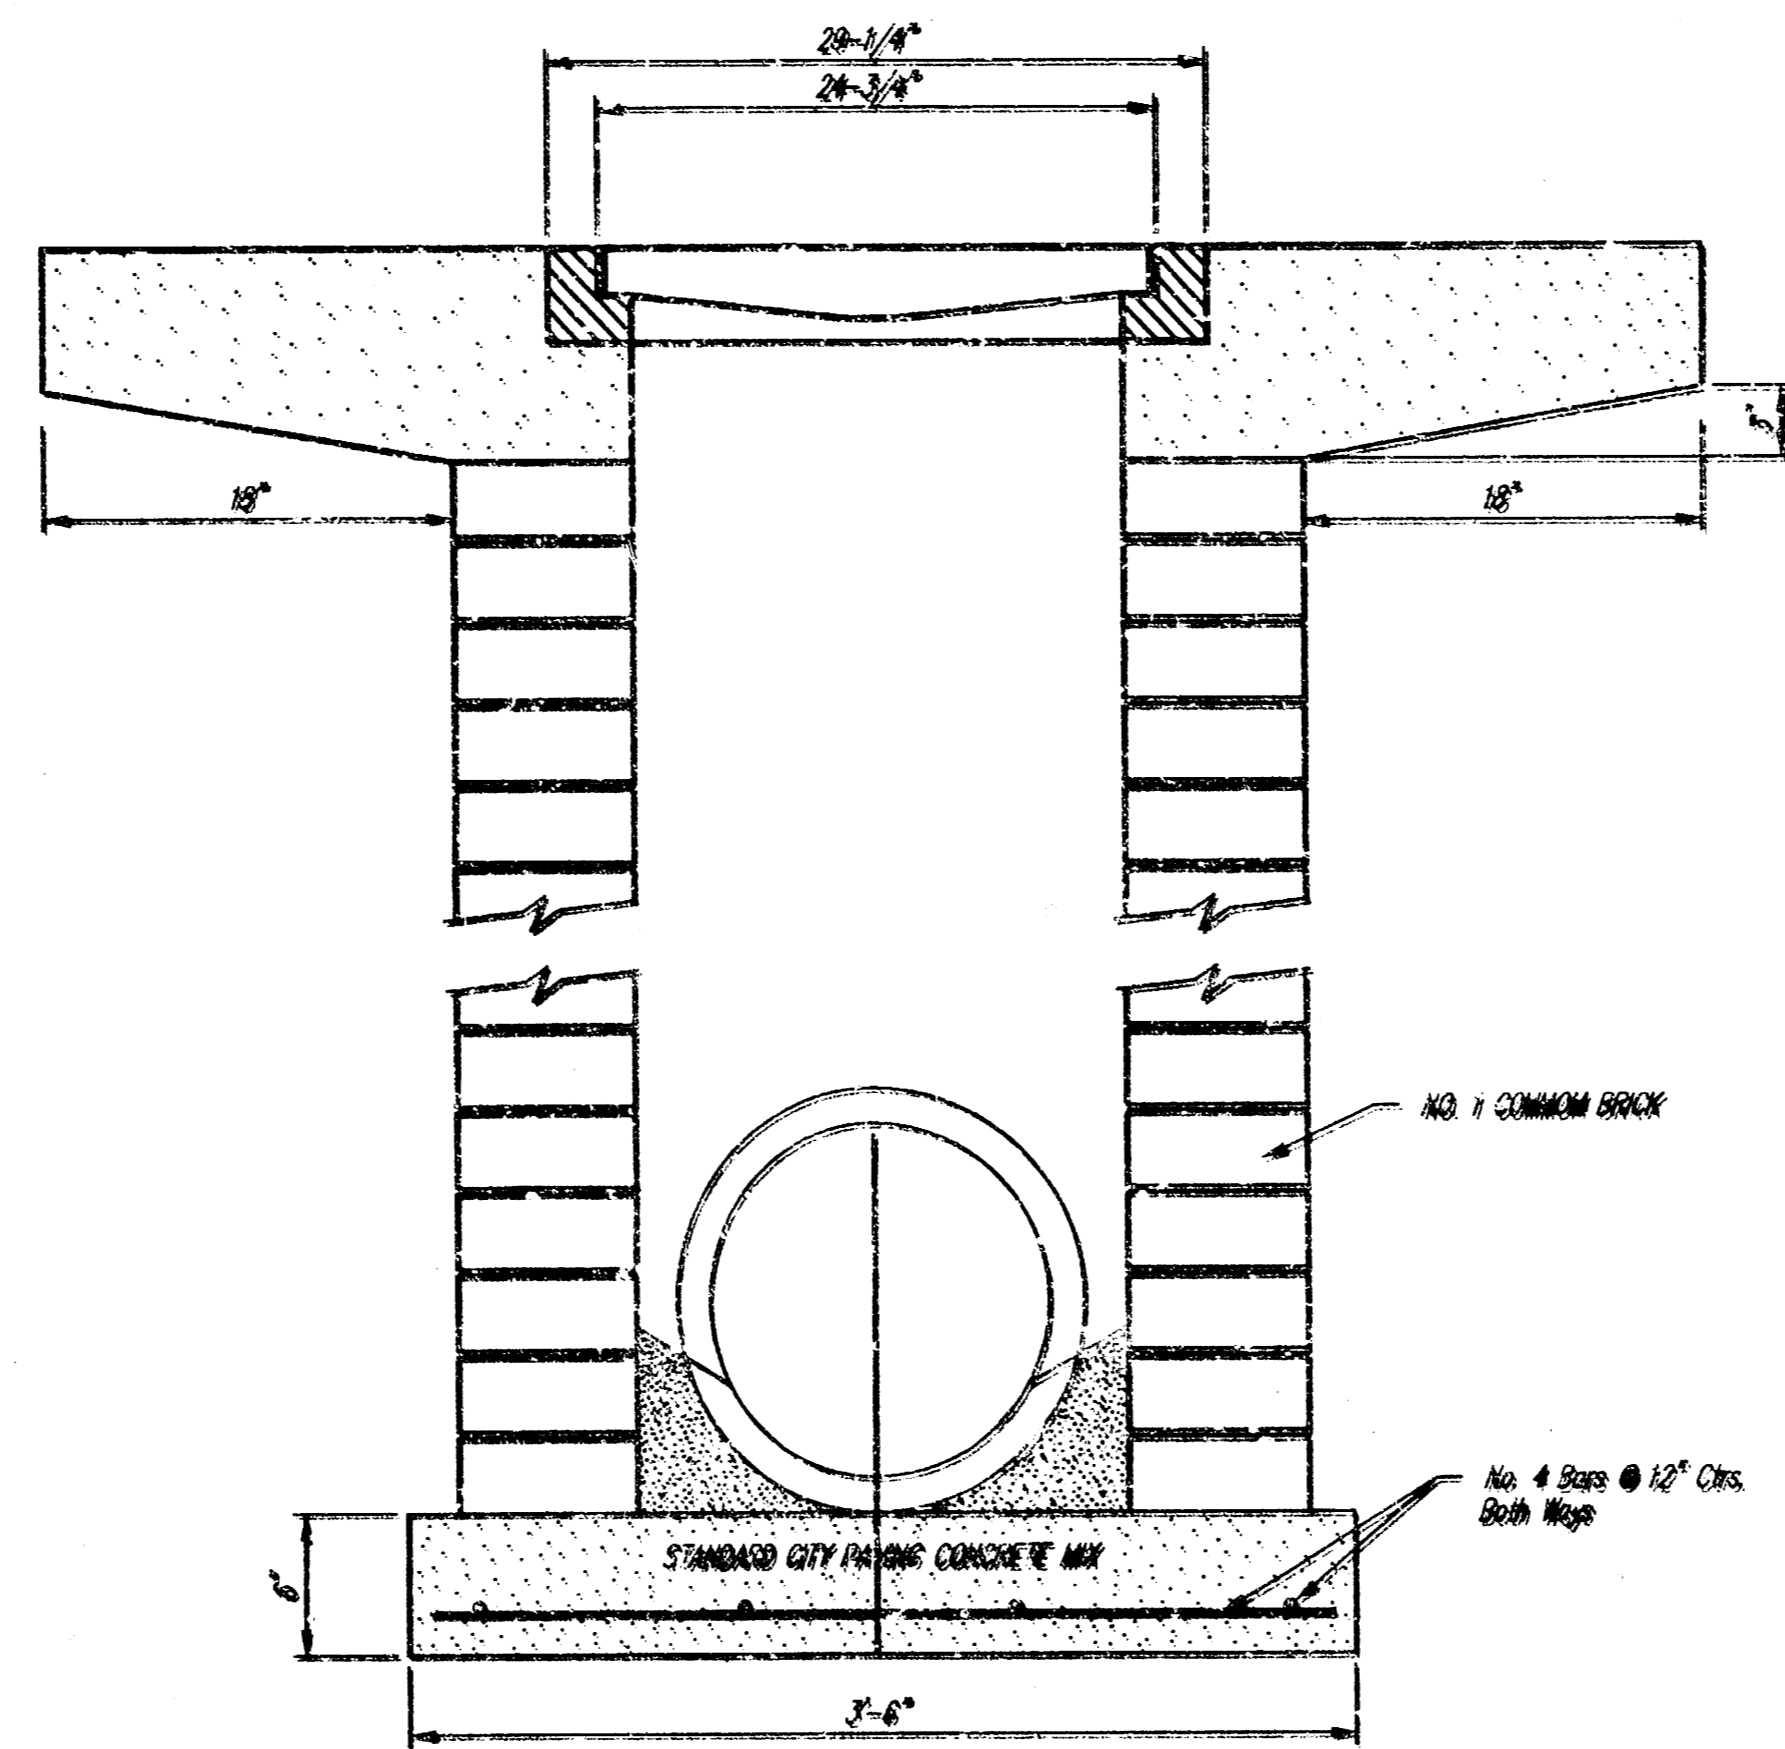

DEETER #2433 GRATE  
24" x 24" Frame and Grate Detail

DEETER #2434 FRAME  
Requires Two Grates  
Double 24" x 24" Frame Detail

SWS Connection Schematic

DROP INLET DETAILS	2
622 PPS (607861)	2