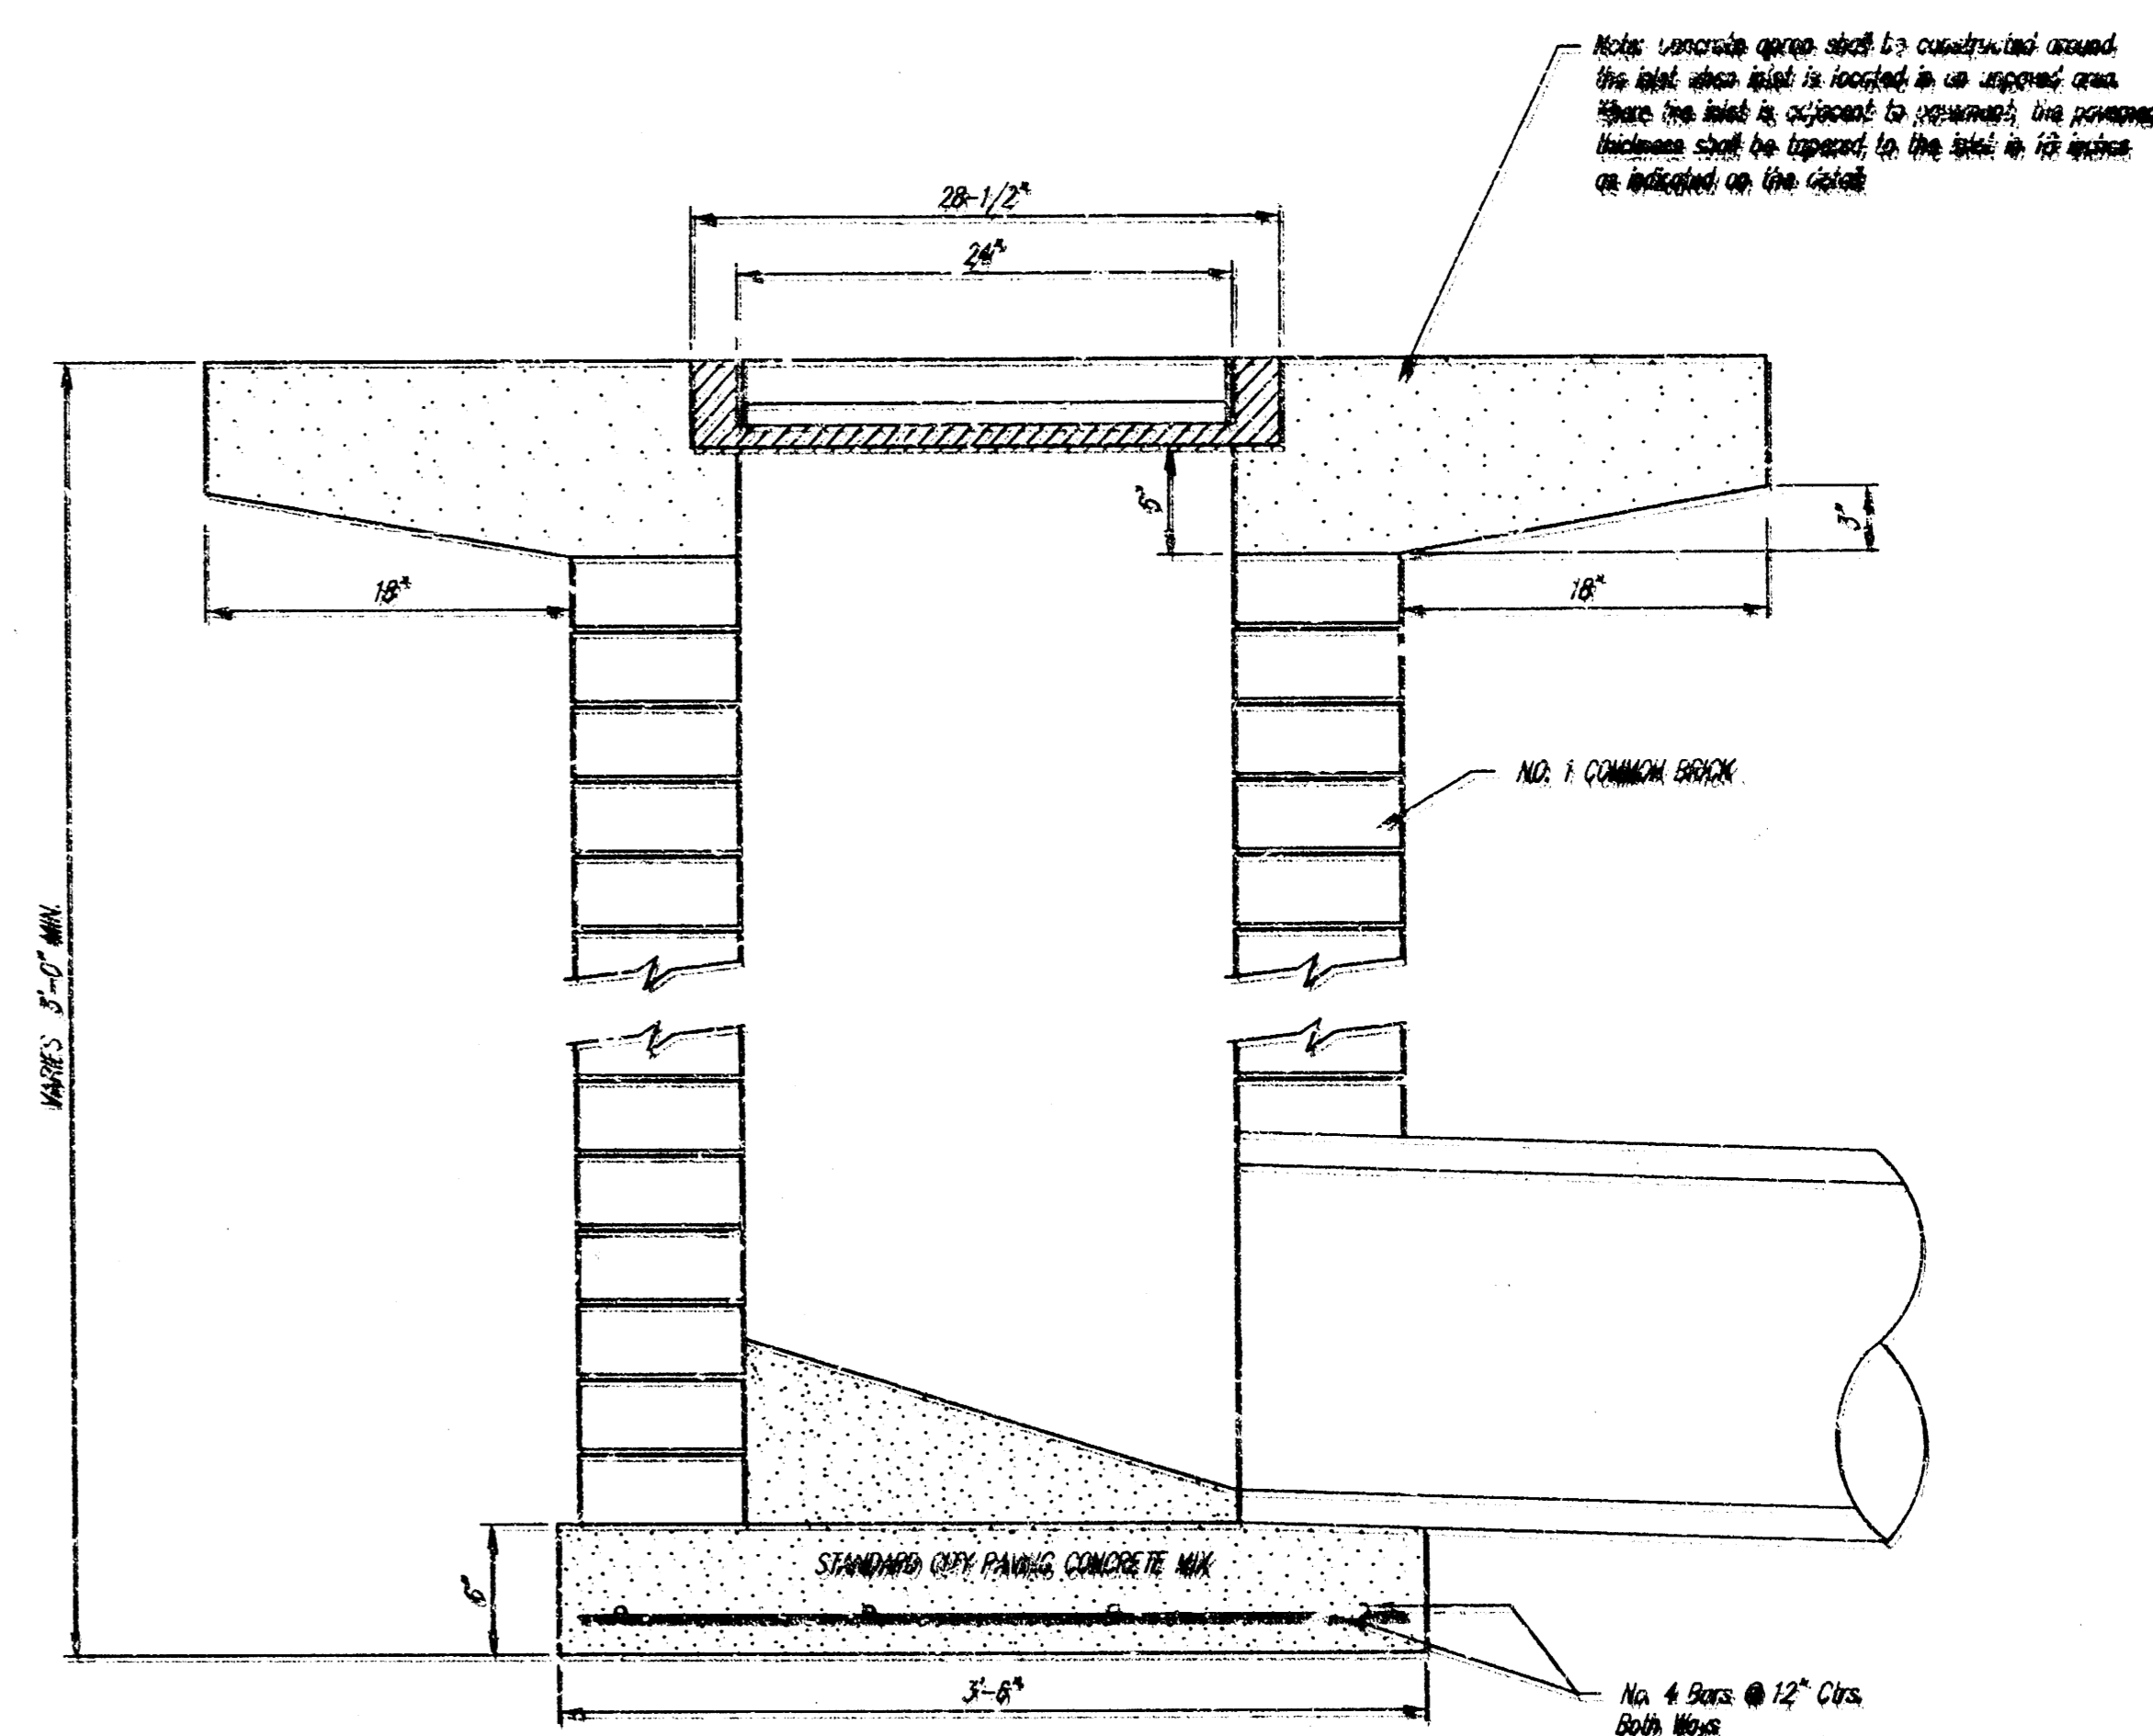

DEETER #2433 GRATE  
24" x 24" Frame and Grate Detail

DEETER #2434 FRAME  
Requires Two Grates  
Double 24" x 24" Frame Detail

SWS Connection Schematic

DROP INLET DETAILS	2
622 PPS (607861)	2