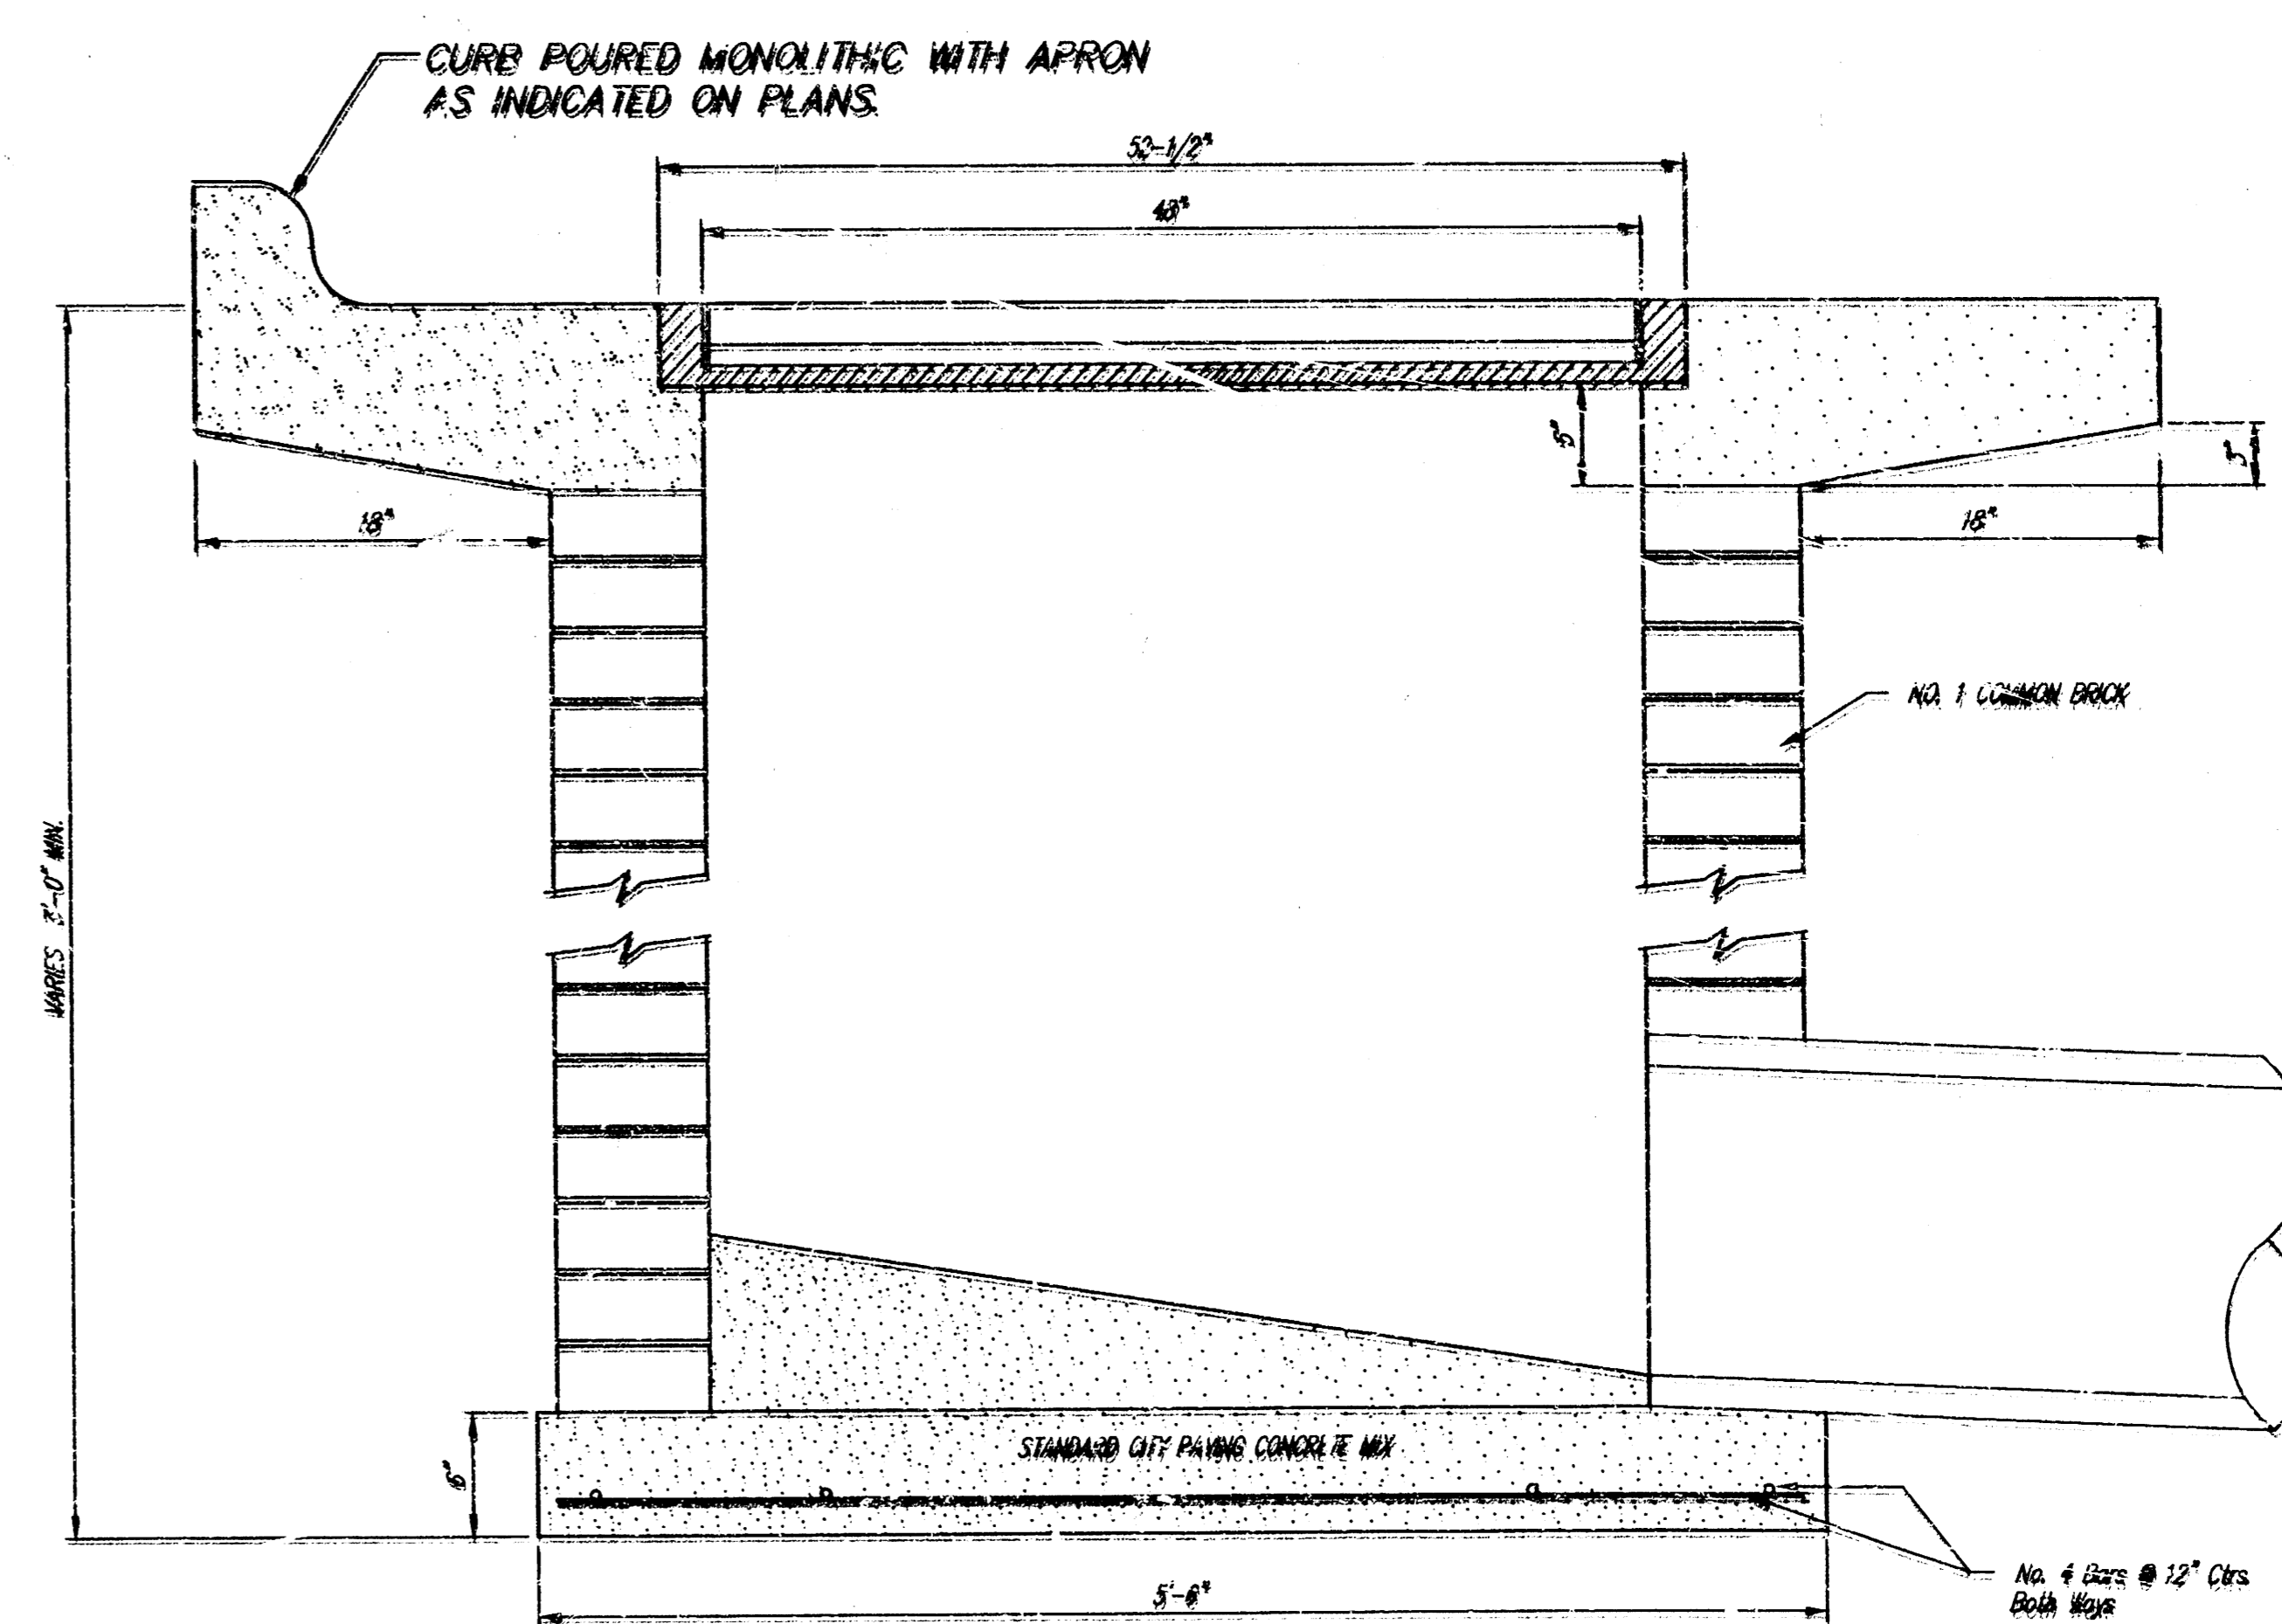

DEETER #2433 GRATE  
24" x 24" Frame and Grate Detail

DEETER #2434 FRAME  
Requires Two Grates  
Double 24" x 24" Frame Detail

SWS Connection Schematic

DROP INLET DETAILS	2
622 PPS (607861)	2