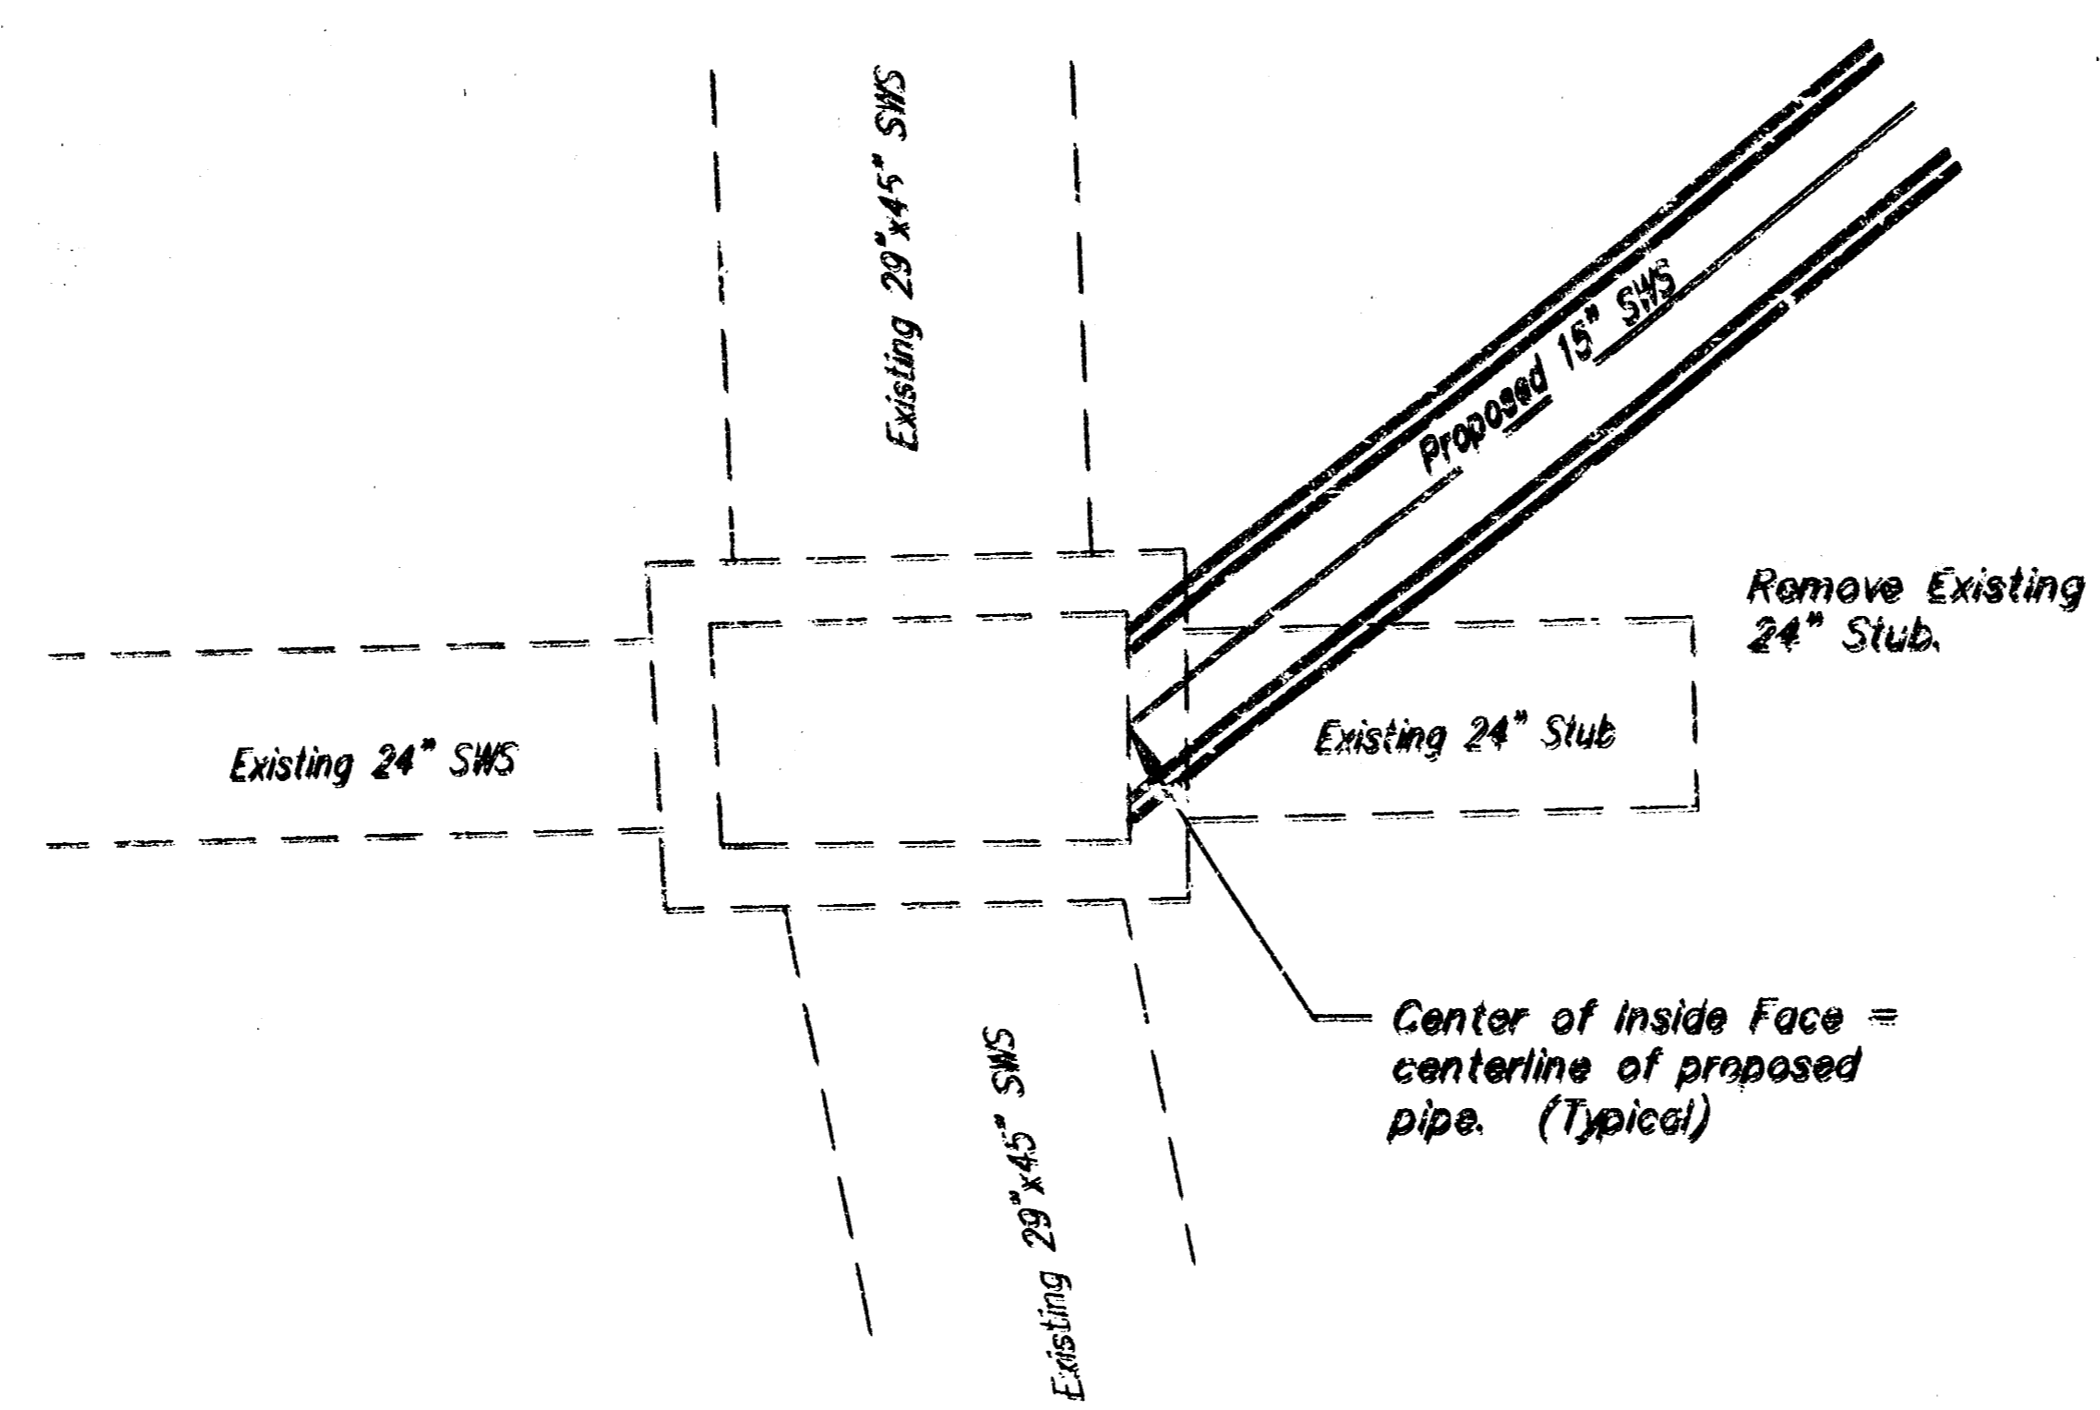

DEETER #2433 GRATE  
24" x 24" Frame and Grate Detail

DEETER #2434 FRAME  
Requires Two Grates  
Double 24" x 24" Frame Detail

SWS Connection Schematic

DROP INLET DETAILS	2
622 PPS (607861)	2