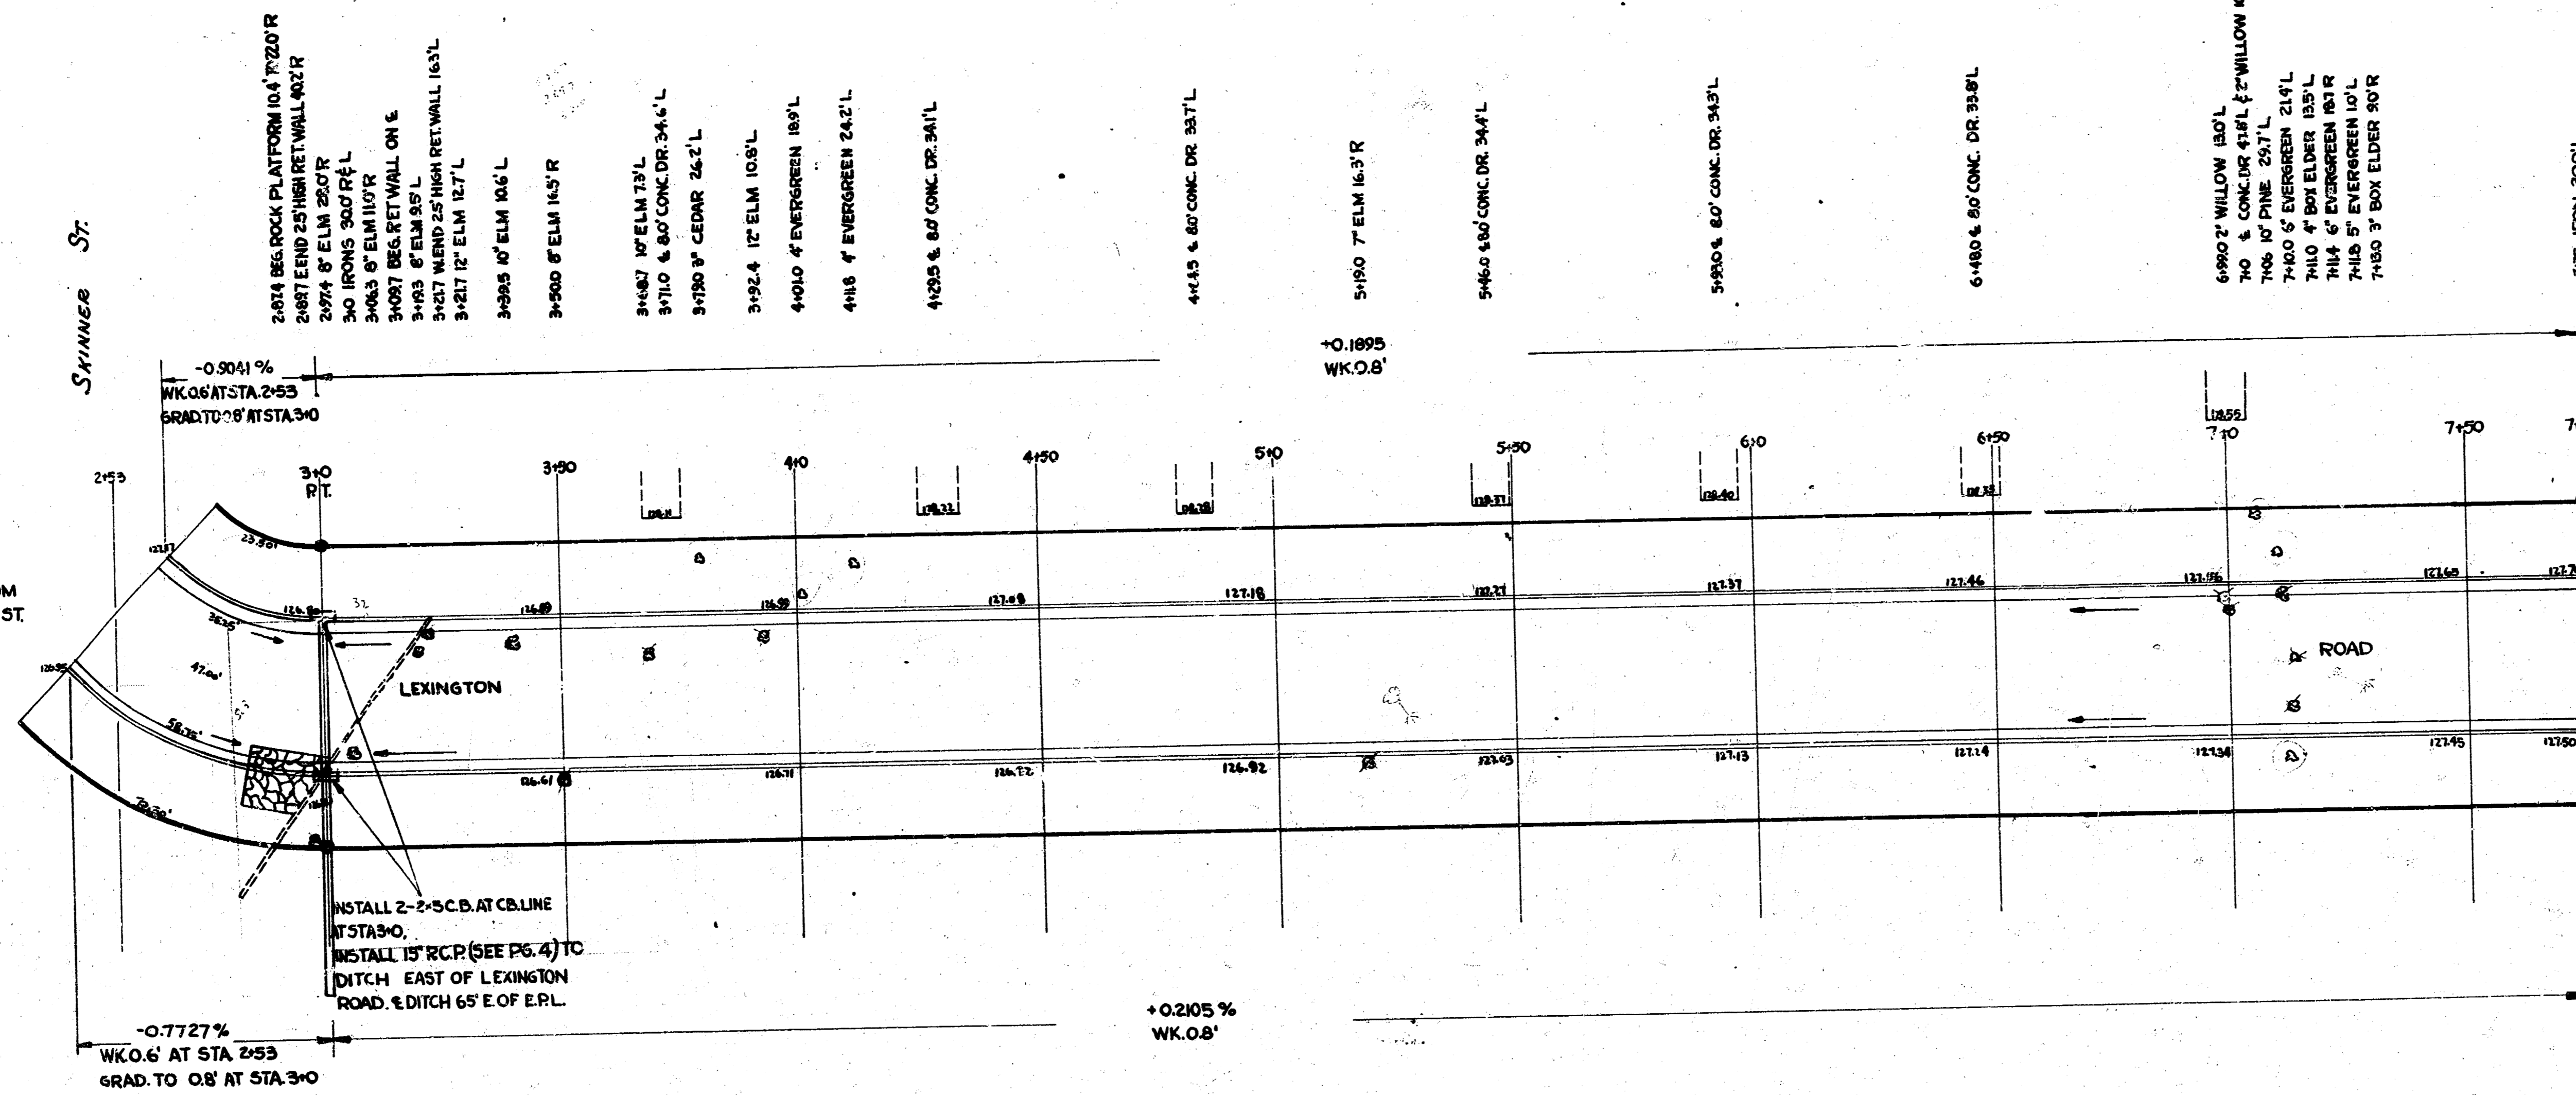

D.M. M'IN MUELLER FIRE HYD. N.W. COR. DROLLINGER & SKINNER - ELEV. 159.64

STATIONING IS ON E

RADIUS W.P.L. 30.0'
RADIUS E.P.L. 90.0'
PROJECT CONTINUED FROM
PROJ. NO. C-12-2-3, SKINNER ST
DROLLINGER TO LEXINGTON

INSTALL 2-2" S.C.B. AT C.B. LINE
AT STA 3+0.
INSTALL 12" R.C.P. (SEE PG. 4) TO
DITCH EAST OF LEXINGTON
ROAD, & DITCH 65' E OF E.P.L.

NOTE:
PAGES 5 & 6 CONTAIN SECTIONS SHOWING FILL REQUIRED
BETWEEN E.C.B. & DRAINAGE DITCH EAST.

1"=20'

LEXINGTON Rd.
& SKINNER TO S.L. FONSTON
26-2-30 AC.

CITY OF WICHITA, KANSAS
B.E. SMITH City Engineer
Feb. 4, 1953 Per. No. C-12-270