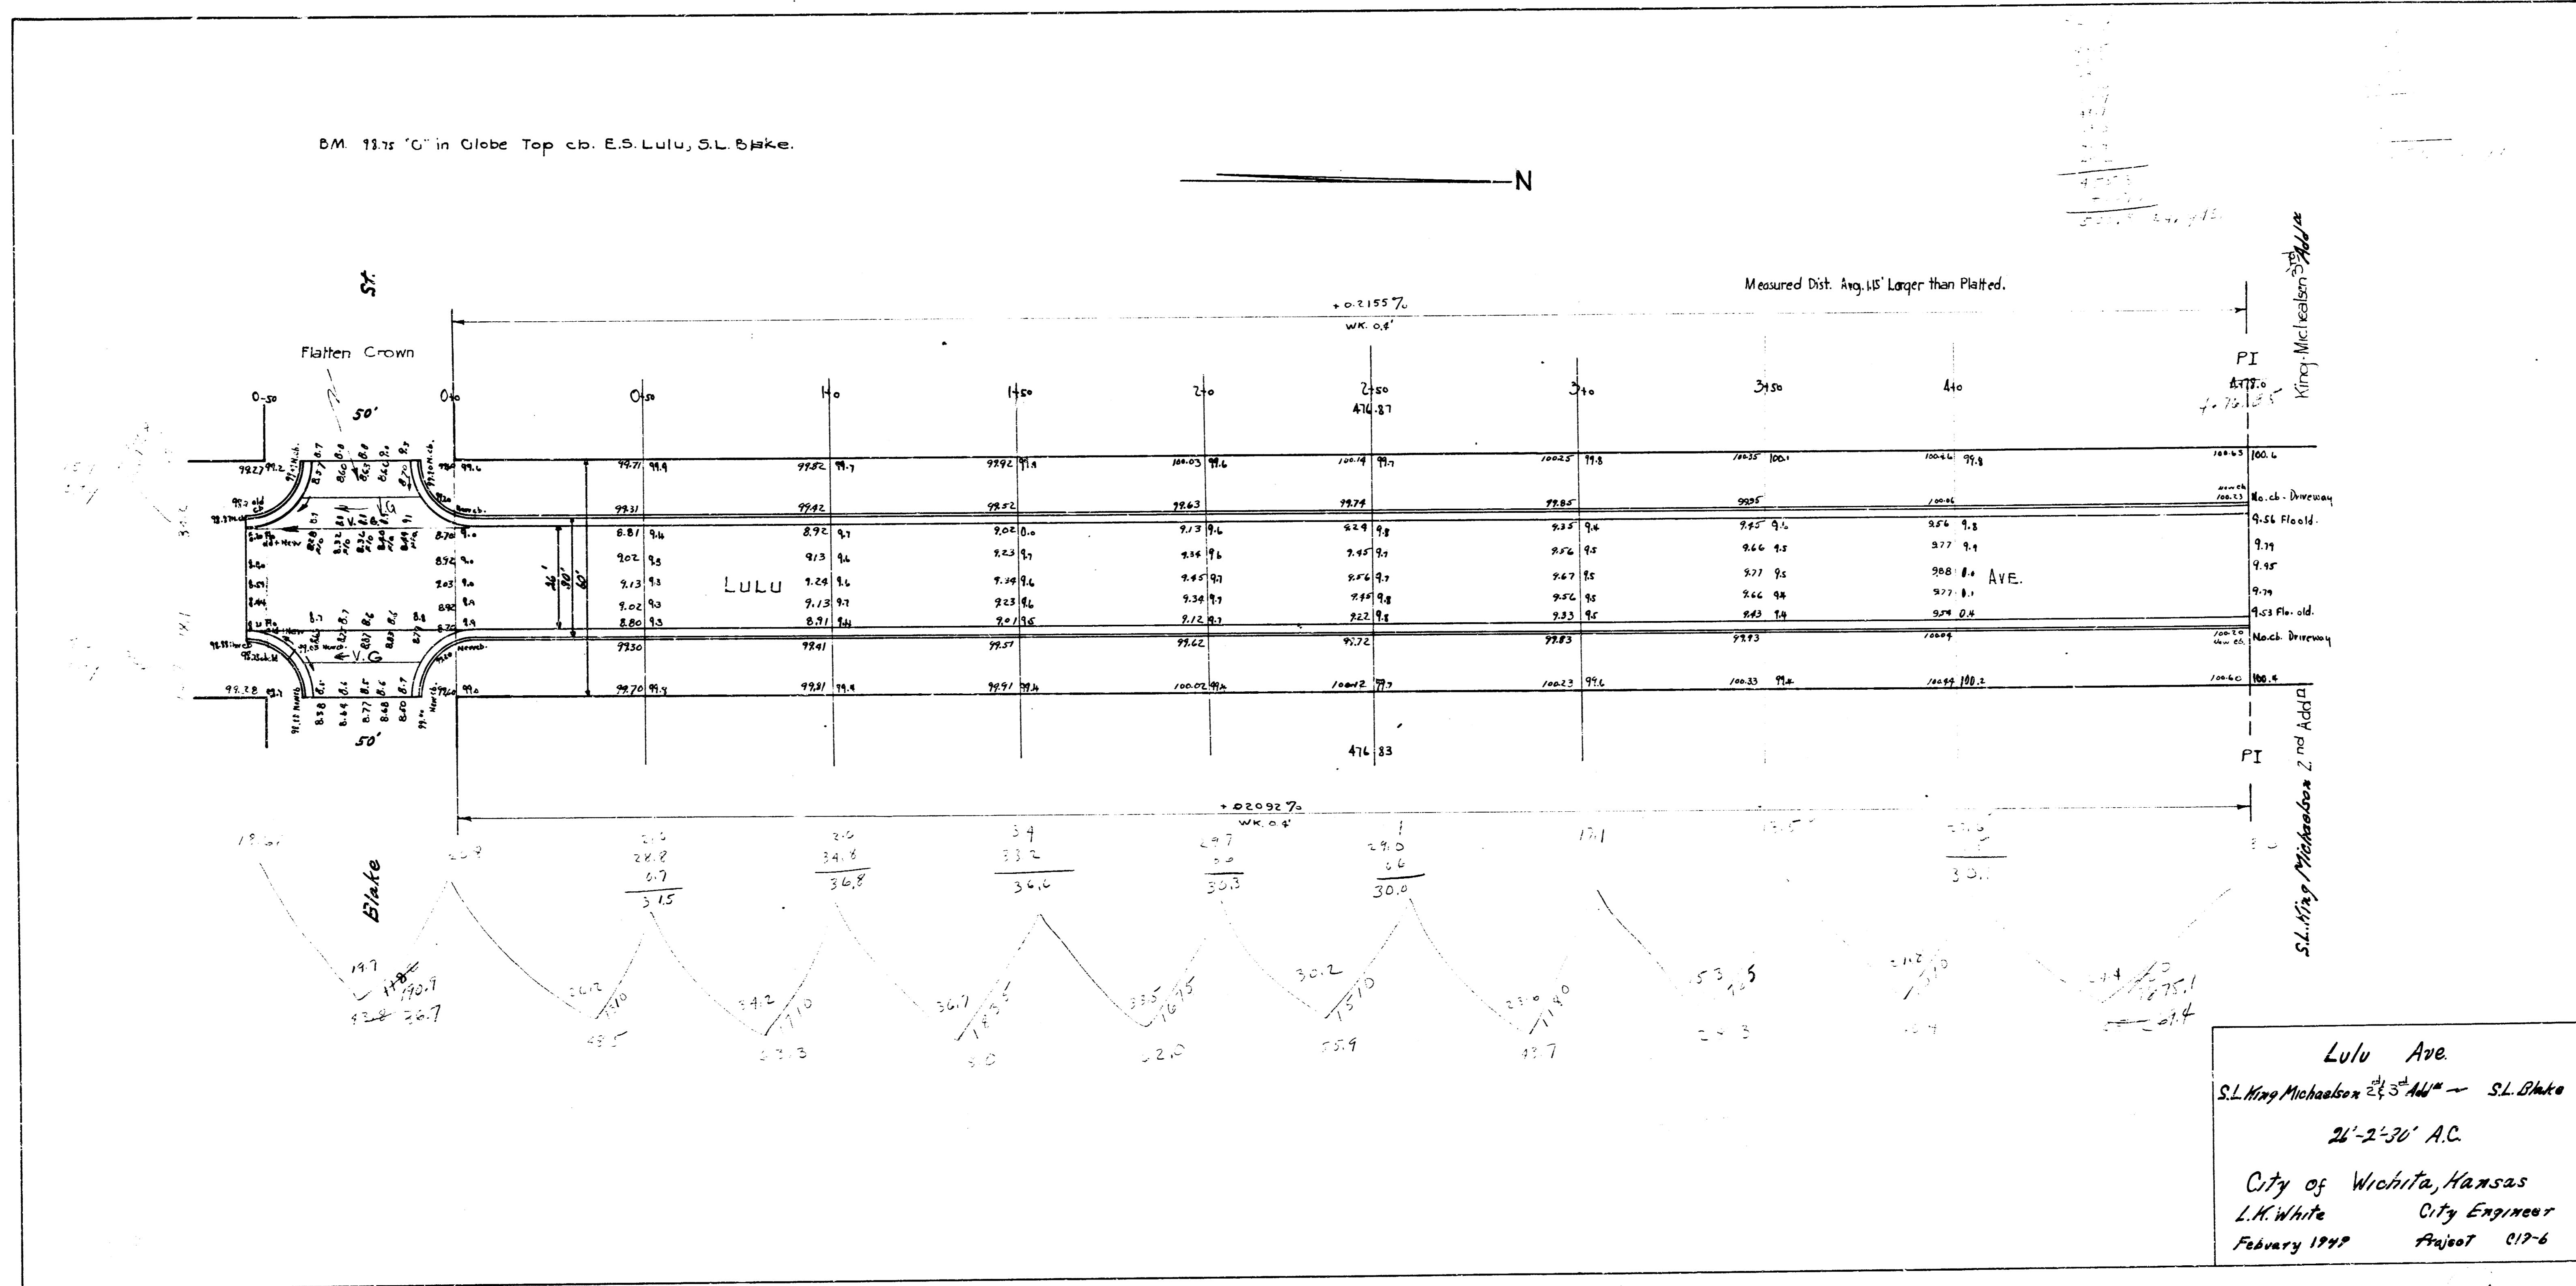

D.M. 11.75 "C" in Globe Top cb. E.S. Lulu, S.L. Blake.

N

8 1 2 1 8