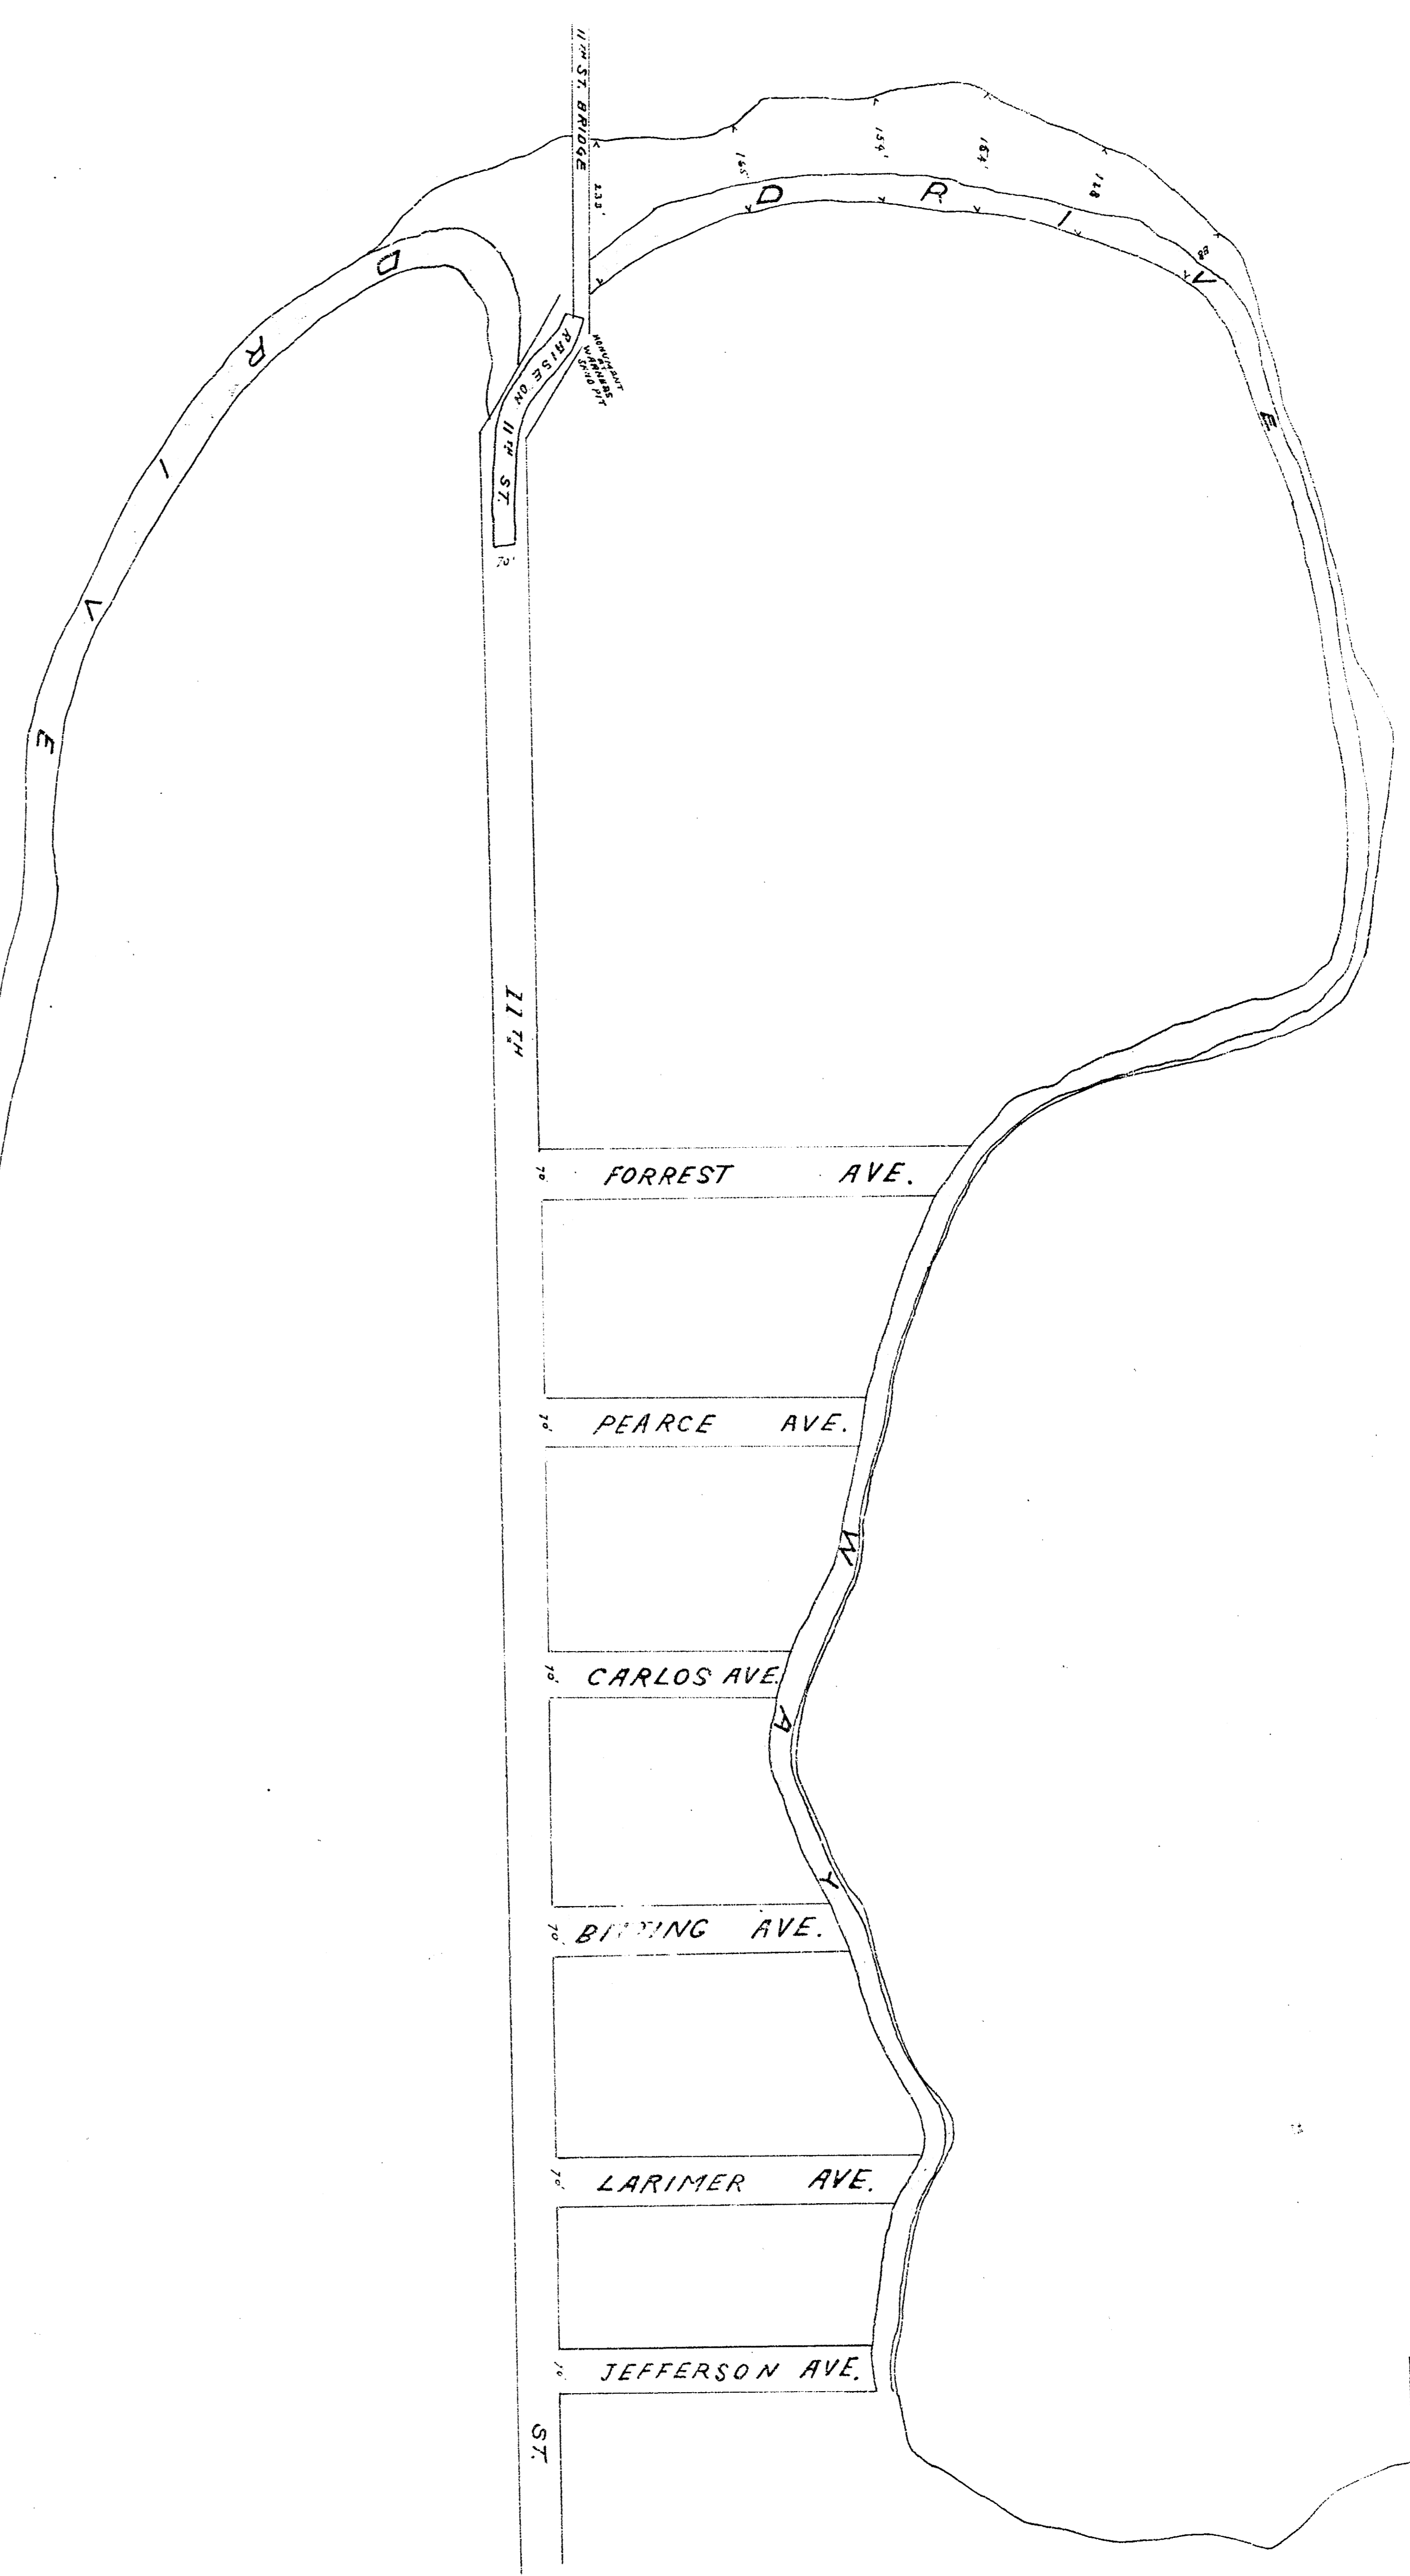

SHOWING PROPOSED
 DRIVES AND LEVEE
 ALONG
 LITTLE ARKANSAS
 RIVER

CENTRAL

RIVERSIDE

PARK

MAP

SHOWING PROPOSED DRIVES AND LEVEE ALONG LITTLE ARKANSAS RIVER

PROPOSED
DRIVES
ALONG
LITTLE ARKANSAS
RIVER

13TH ST.