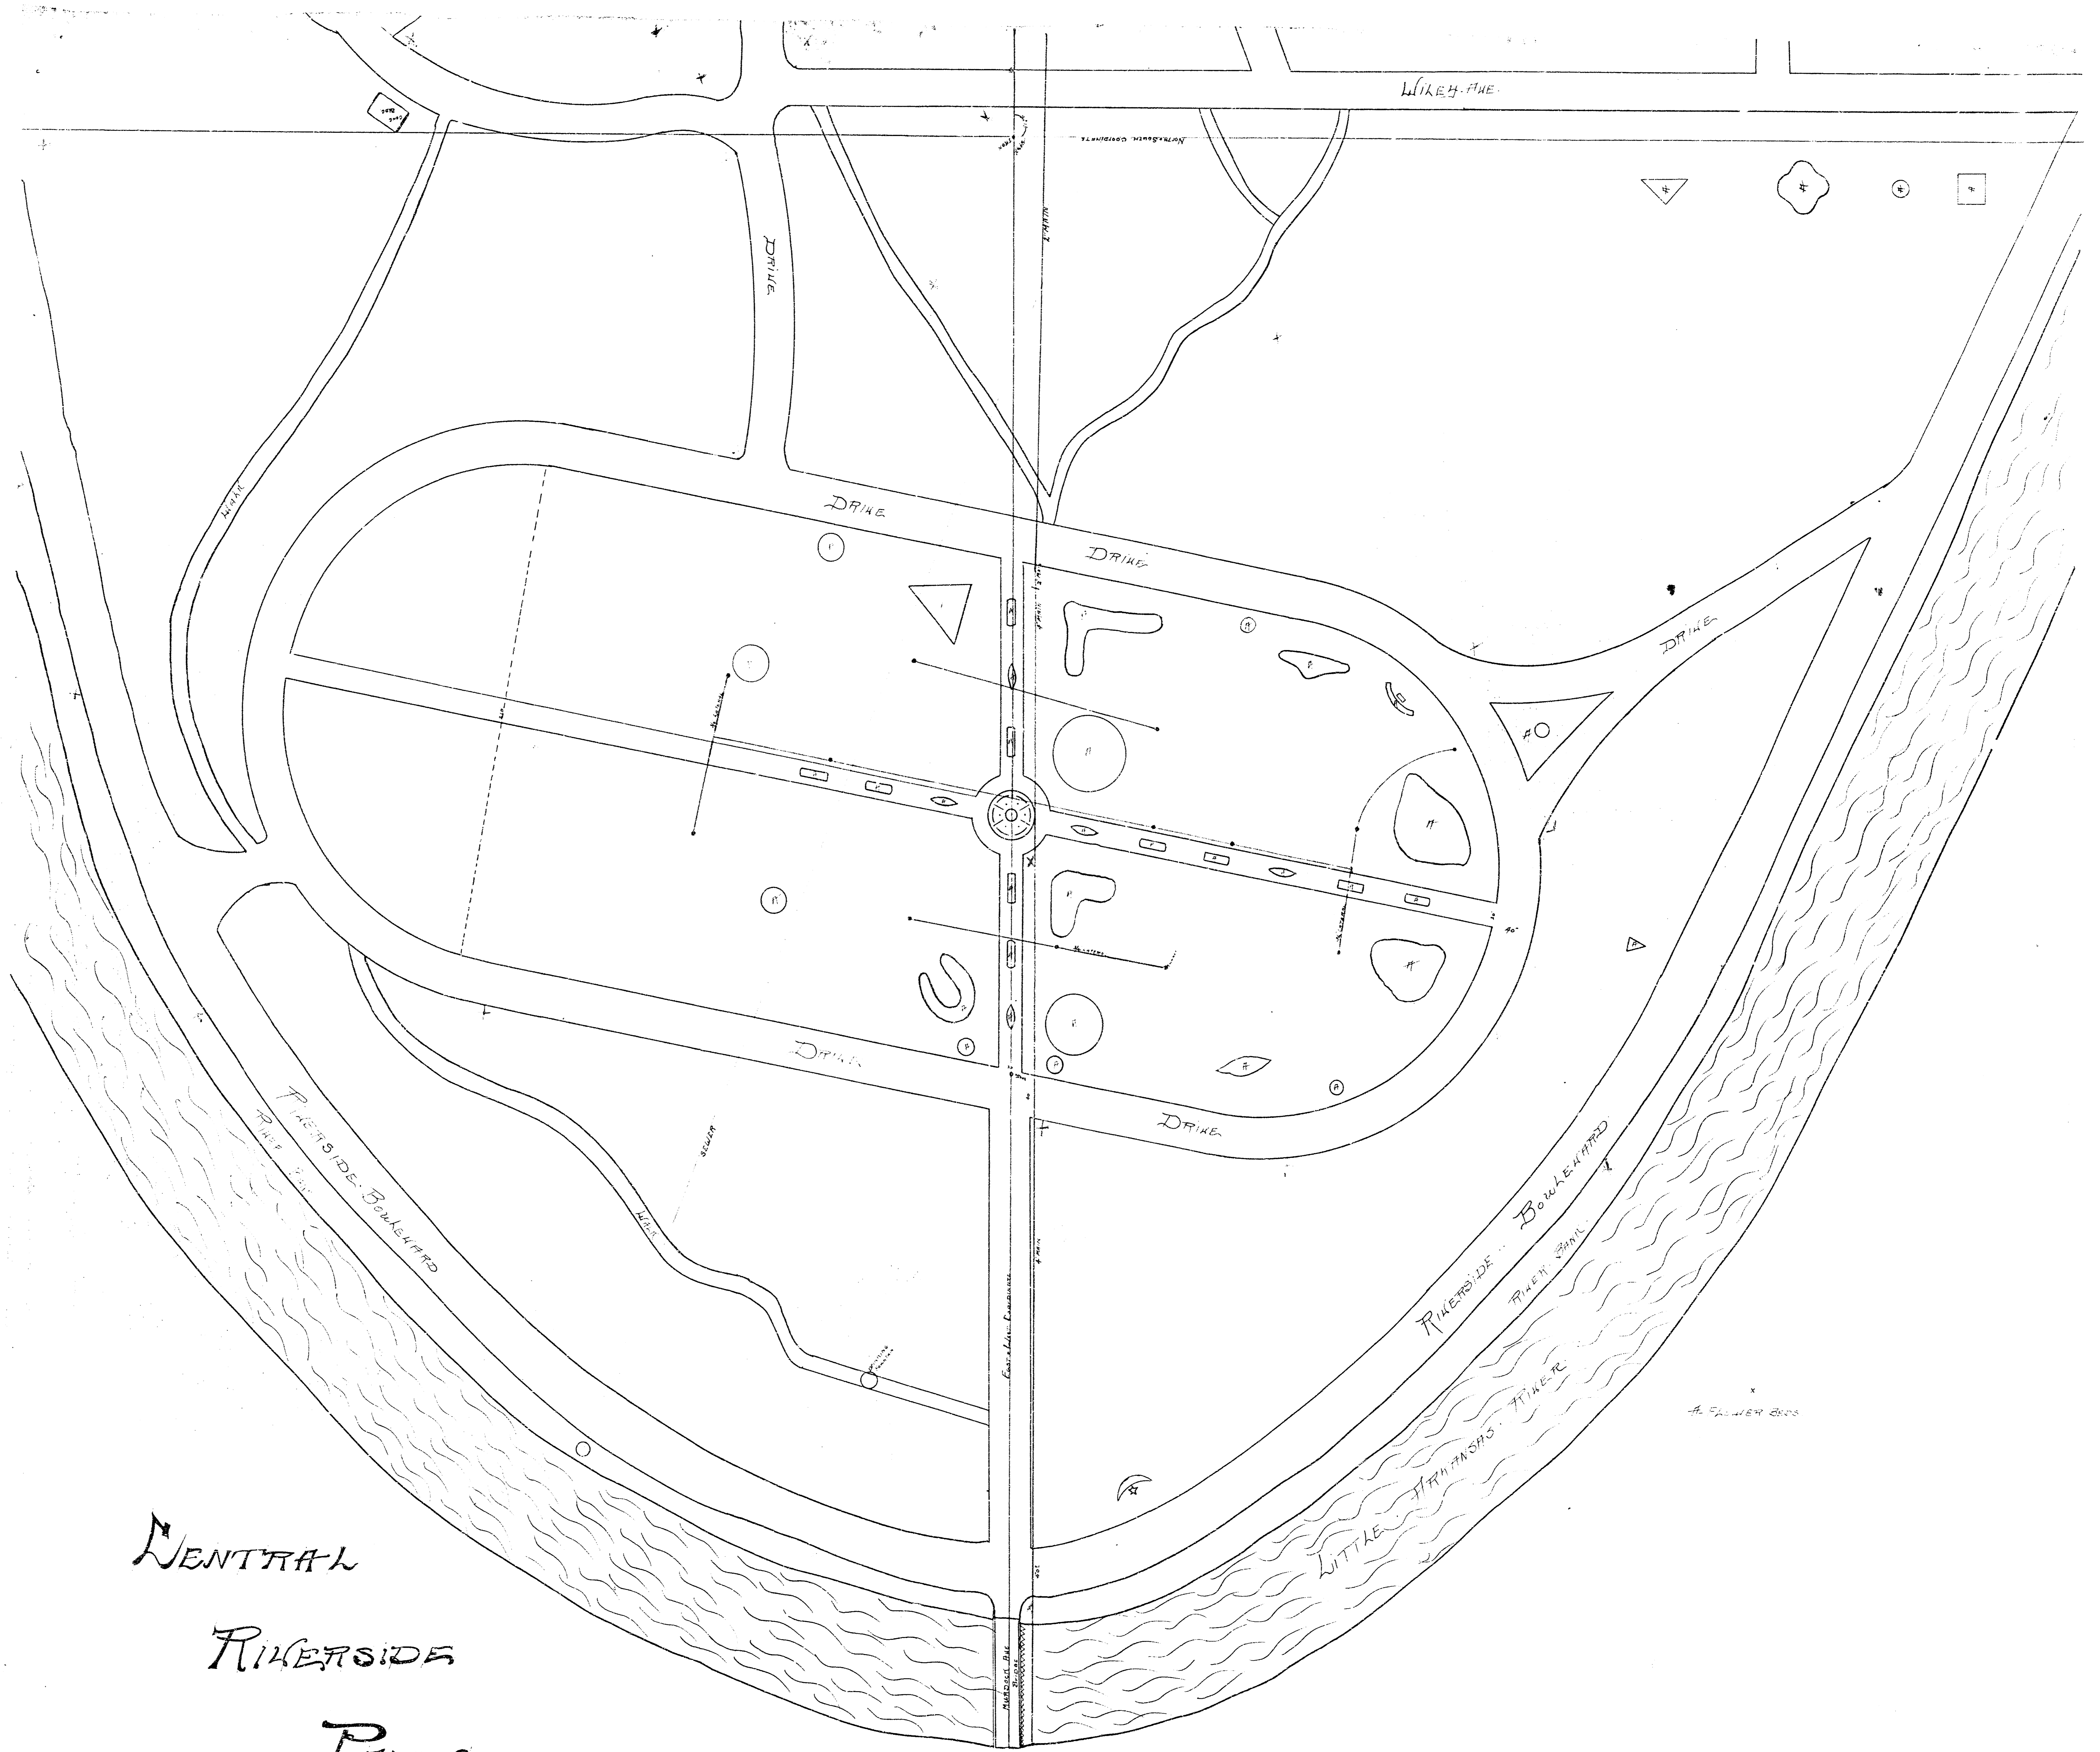

SHOWING PROPOSED
 DRIVES AND LEVEE
 ALONG
 LITTLE ARKANSAS
 RIVER

CENTRAL

RIVERSIDE

PARK

MAP

SHOWING PROPOSED DRIVES AND LEVEE ALONG LITTLE ARKANSAS RIVER

PROPOSED
DRIVES
ALONG
LITTLE ARKANSAS
RIVER

13TH ST.