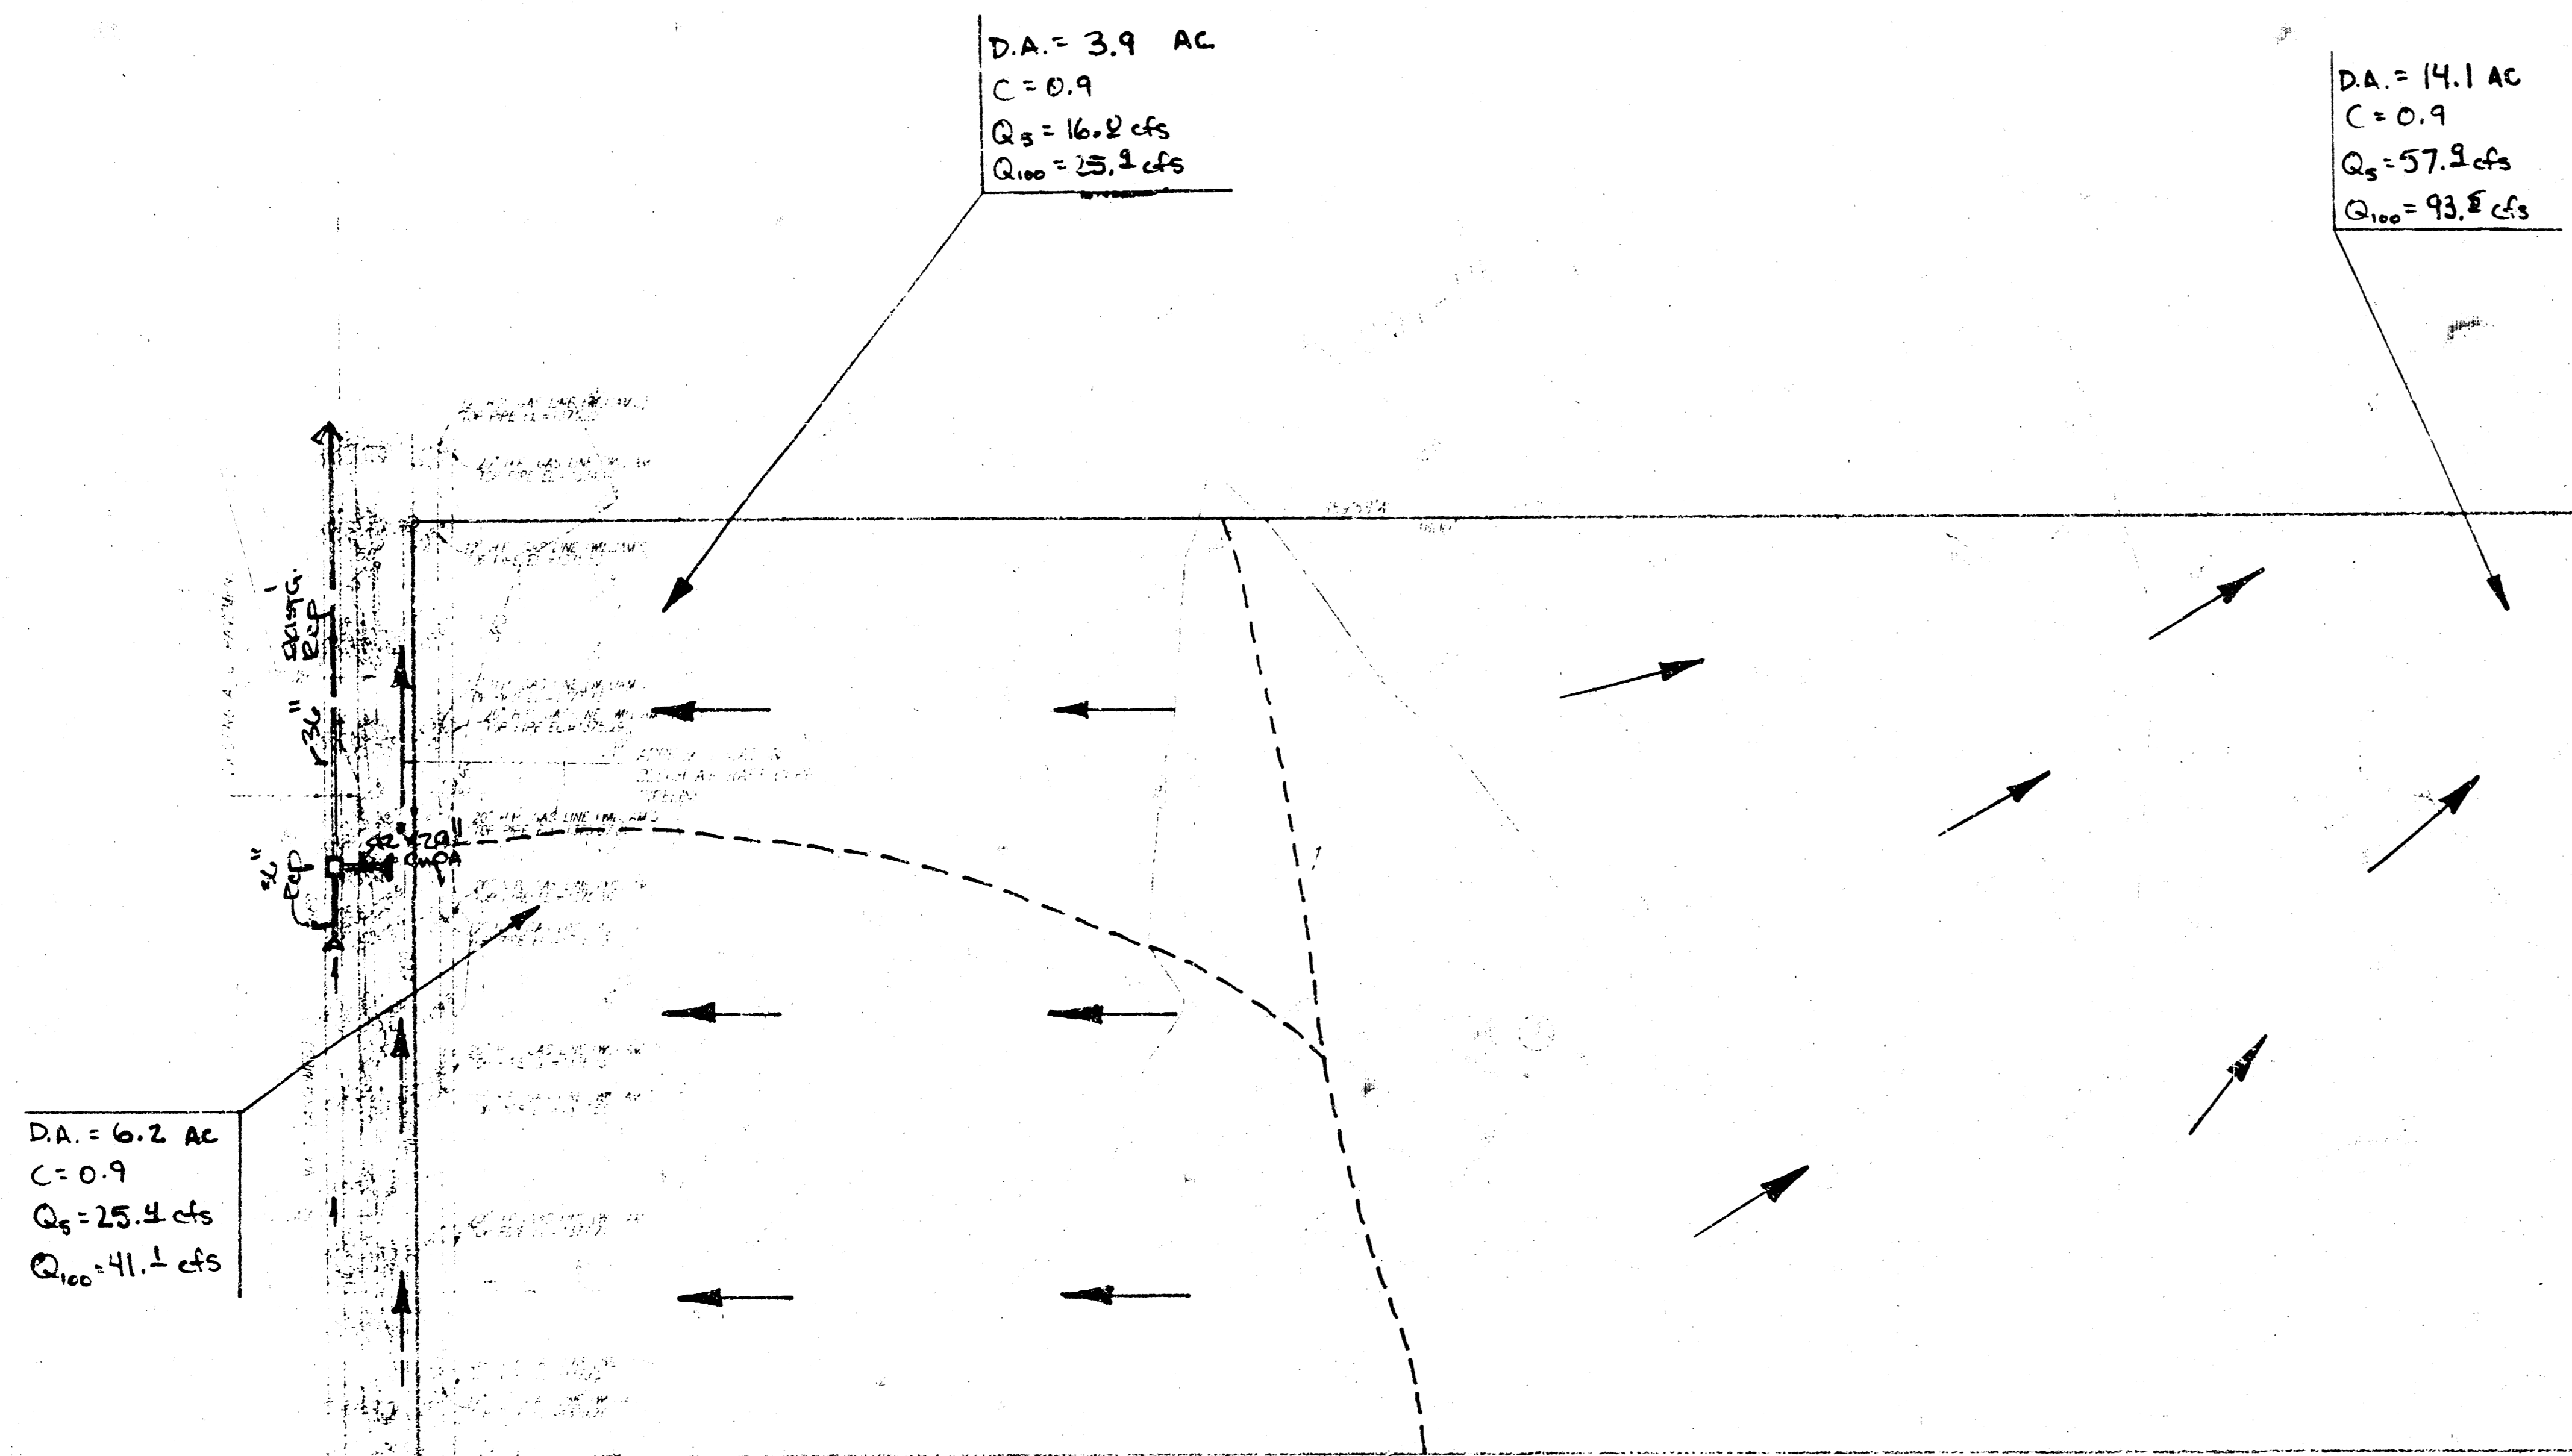

PRELIMINARY PLAT
CHRIST COMMUNITY CHURCH ADDITION

SEDGWICK COUNTY, KANSAS

Off-site drainage agreement

Drainage Plan
1/28/94

Drainage Concept
8/11/93