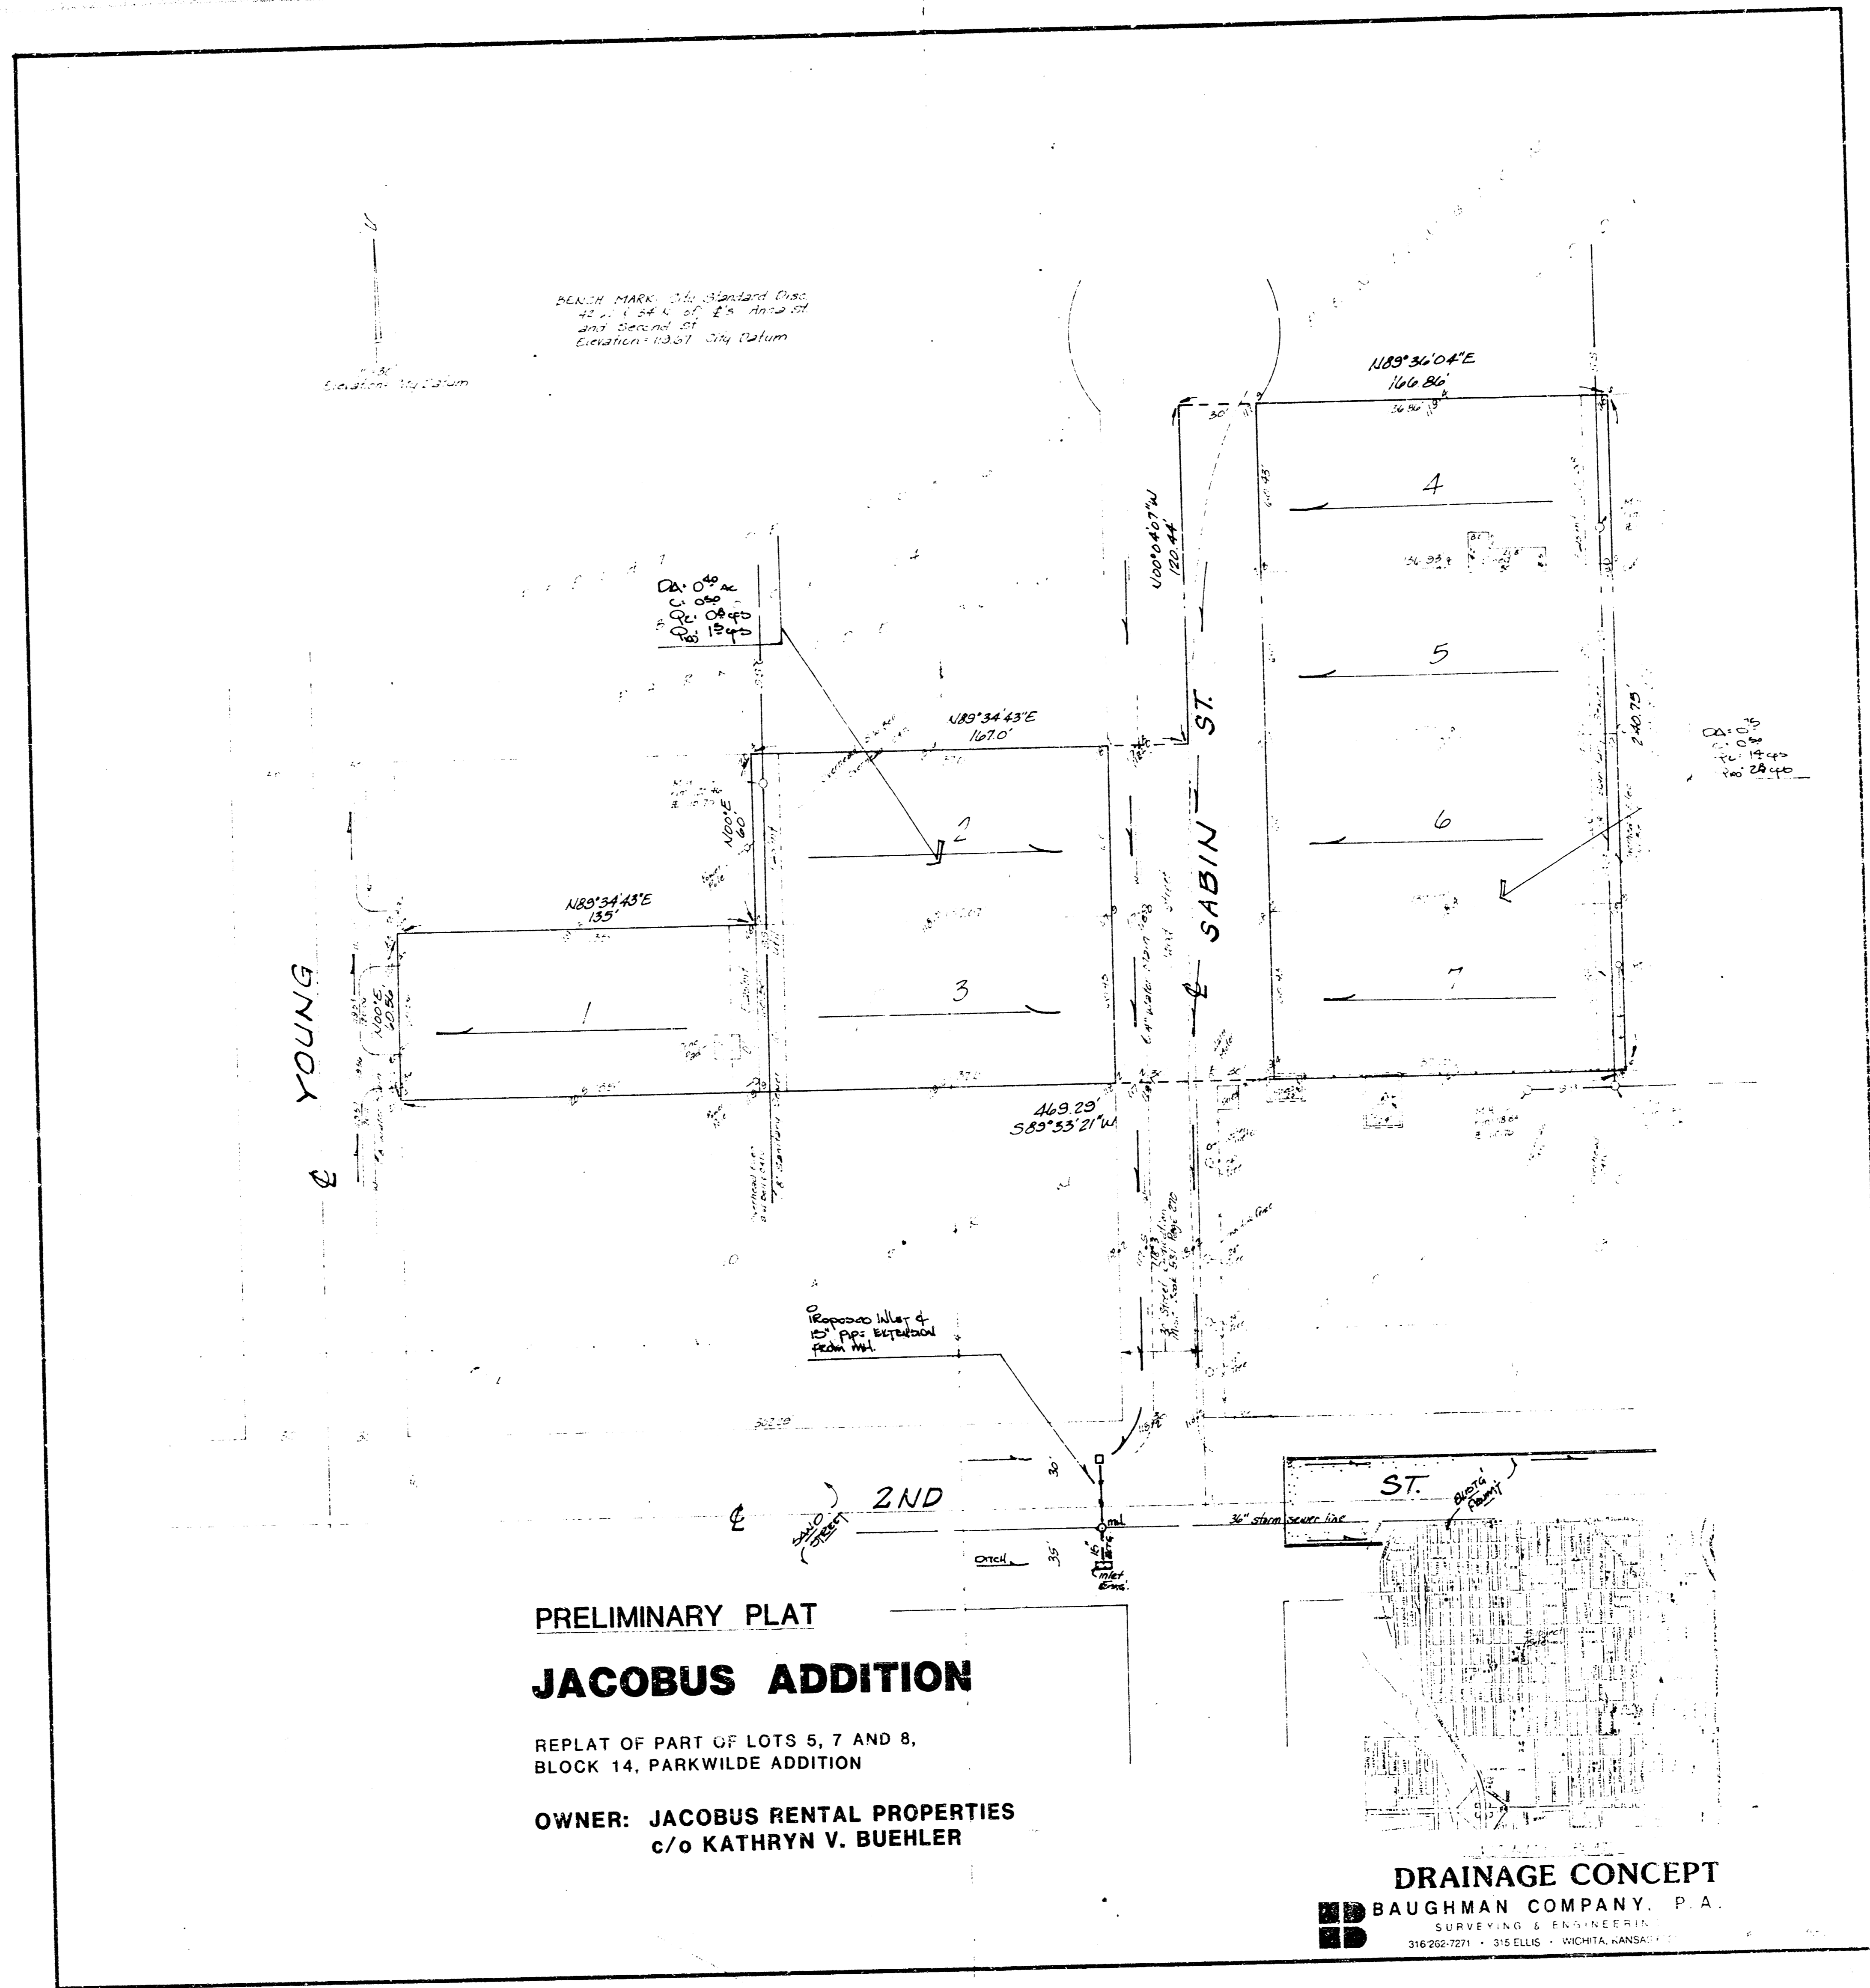

JACOBUS ADDITION
(Drainage)

PRELIMINARY PLAT
JACOBUS ADDITION

REPLAT OF PART OF LOTS 5, 7 AND 8,
BLOCK 14, PARKWILDE ADDITION

OWNER: JACOBUS RENTAL PROPERTIES
c/o KATHRYN V. BUEHLER

DRAINAGE CONCEPT
BAUGHMAN COMPANY, P.A.
SURVEYING & ENGINEERING
316-262-7271 • 315 ELLIS • WICHITA, KANSAS