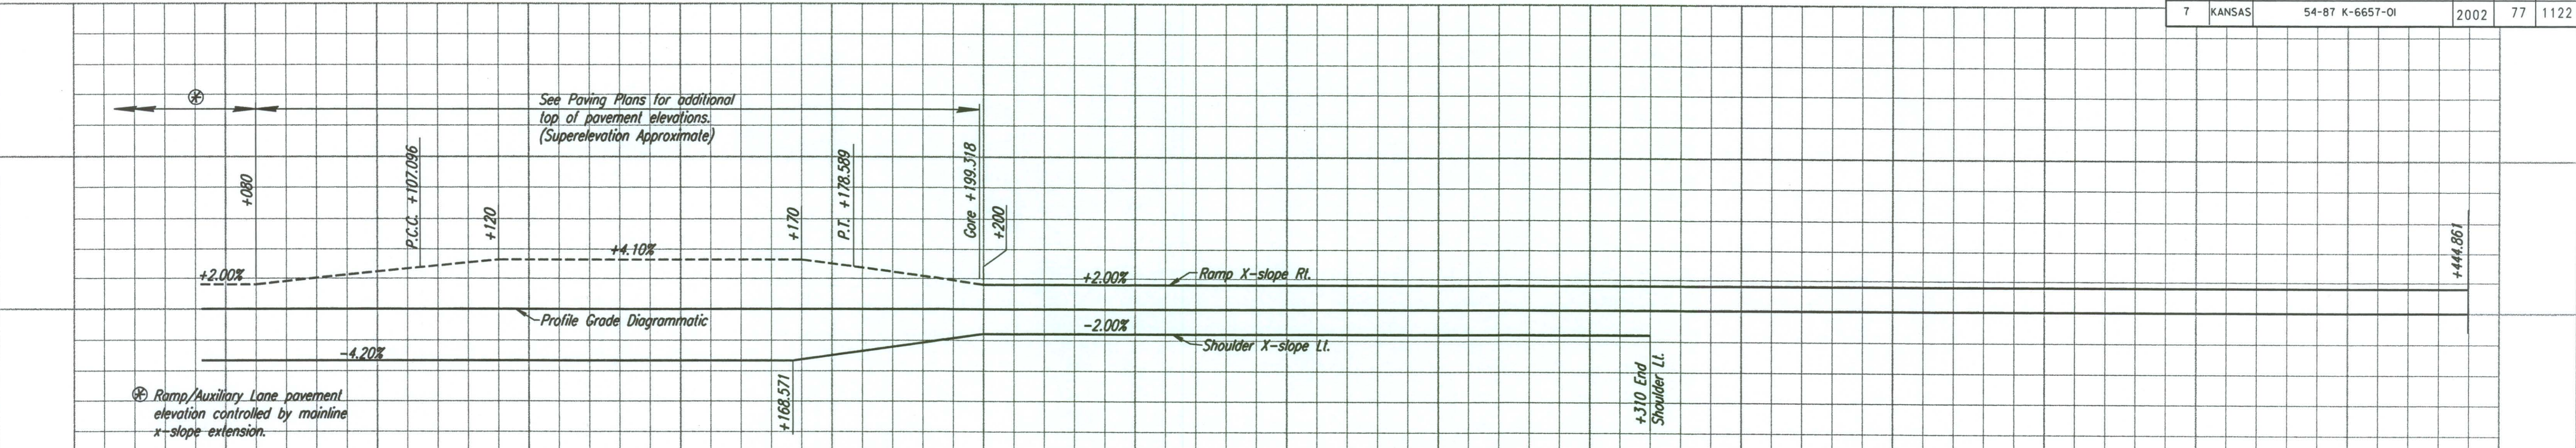

DATE	
BY	
REFERENCES NOTED	
REFERENCES CHECKED	

DSNR: JPS OPER: JGP SCALE: 1:500
 I:/1997/97362/maize_rd/WMZRP.DGN 10-28-1999 14:52:21 LAST REV: 6-1-2001 BY: svb

SUPERELEVATION DIAGRAM MAIZE RD. RAMP NS-W