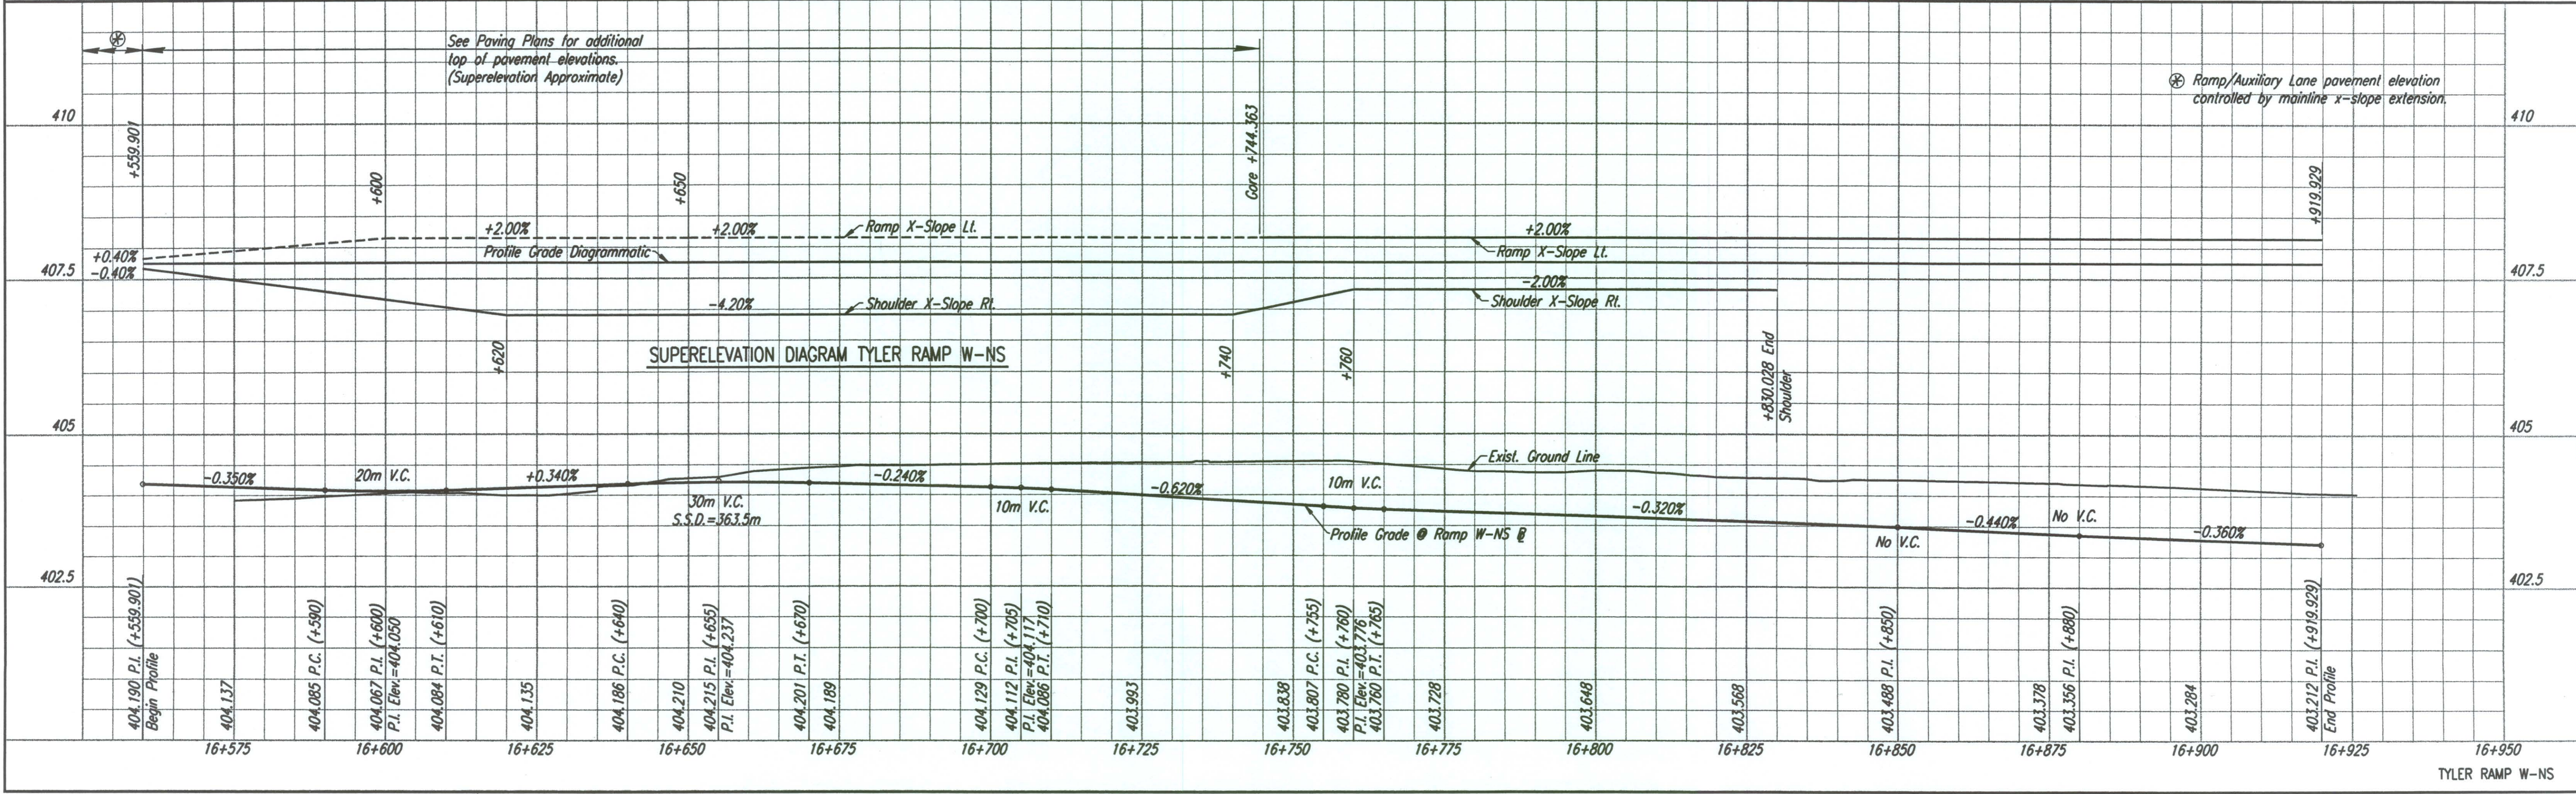

DATE	
BY	
REFERENCES NOTED	
REFERENCES CHECKED	

DSNR: WDH OPER: JGP SCALE: 1:500
 1/1997/97362/TYLER RD/TYLERMPW.DGN 11-29-1999 14:36:33 LAST REV: 10-1-01 BY: JGP