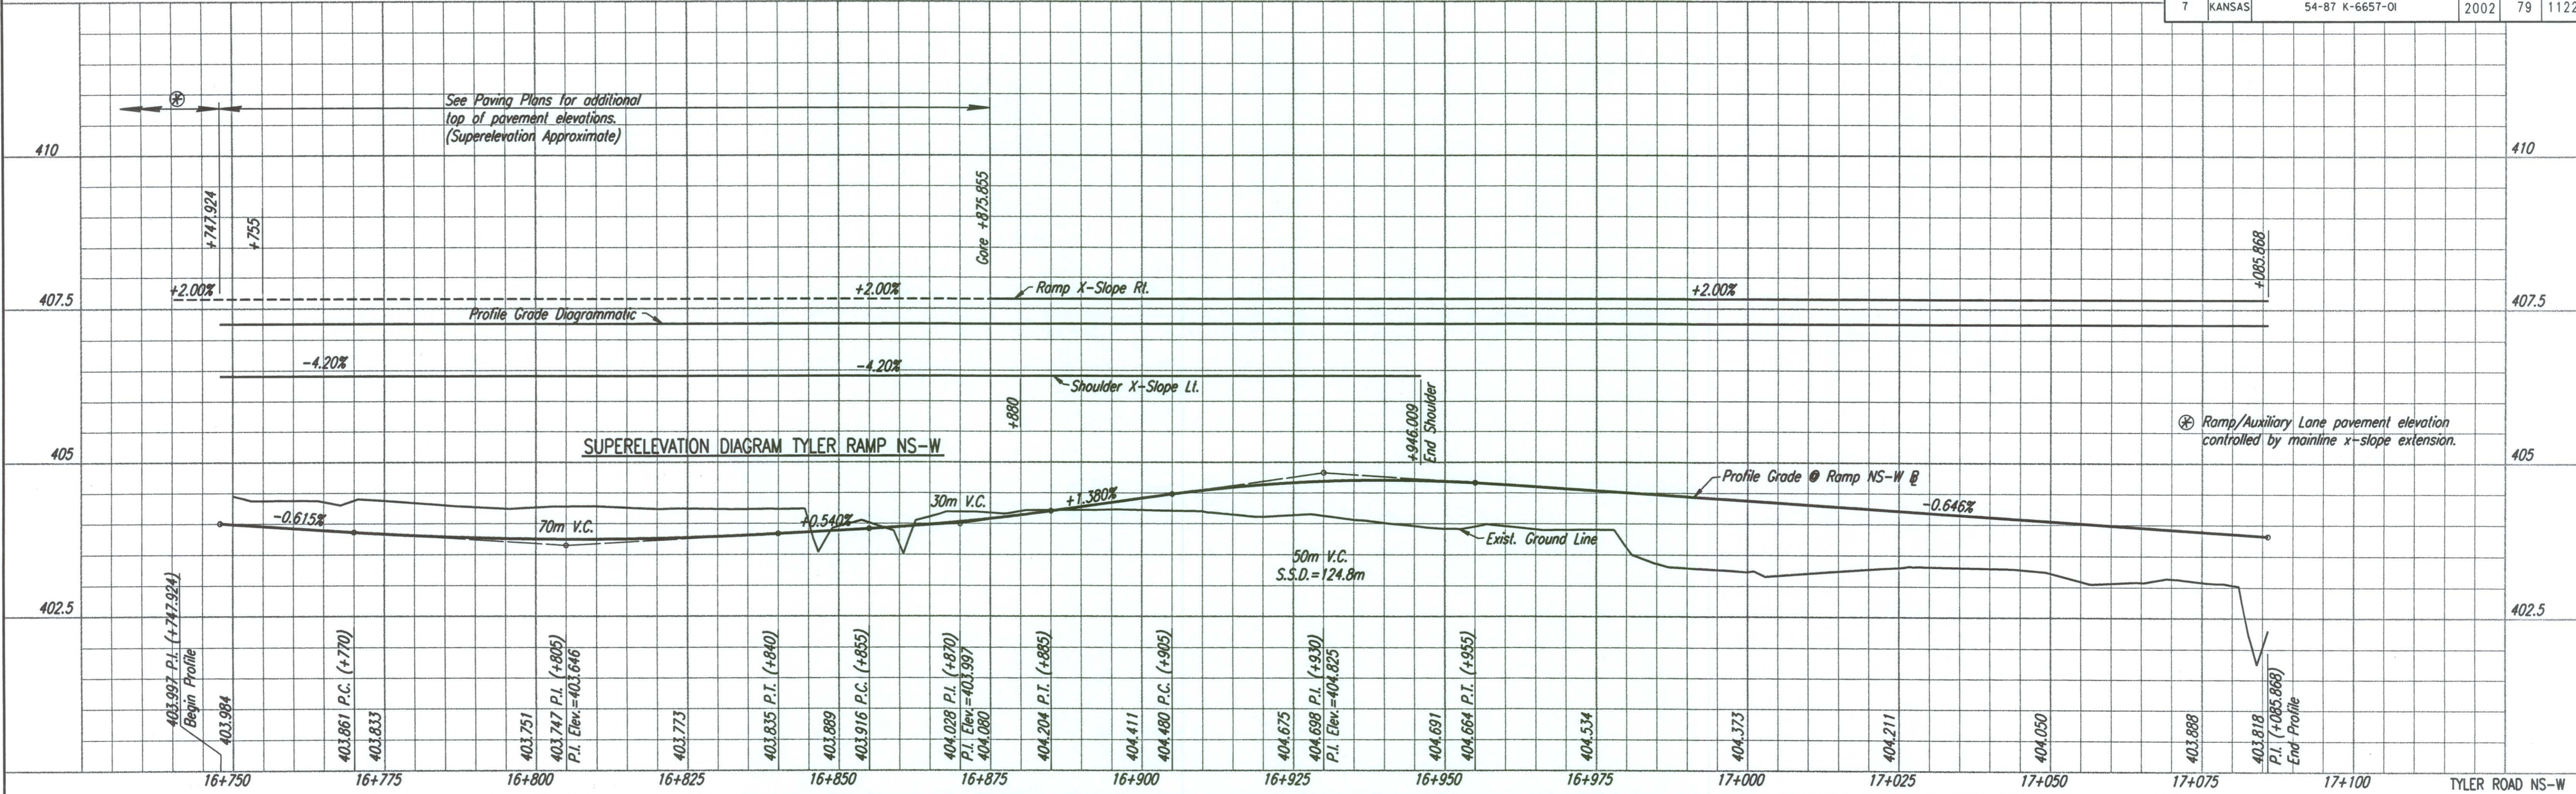

DATE	
BY	
REFERENCES NOTED	
REFERENCES CHECKED	

DSNR: WDH OPER: JGP SCALE: 1:500
 1/1997/97362/TYLER RD/TYLERMPW.DGN 11-29-1999 14:36:33 LAST REV: 10-1-01 BY: JGP