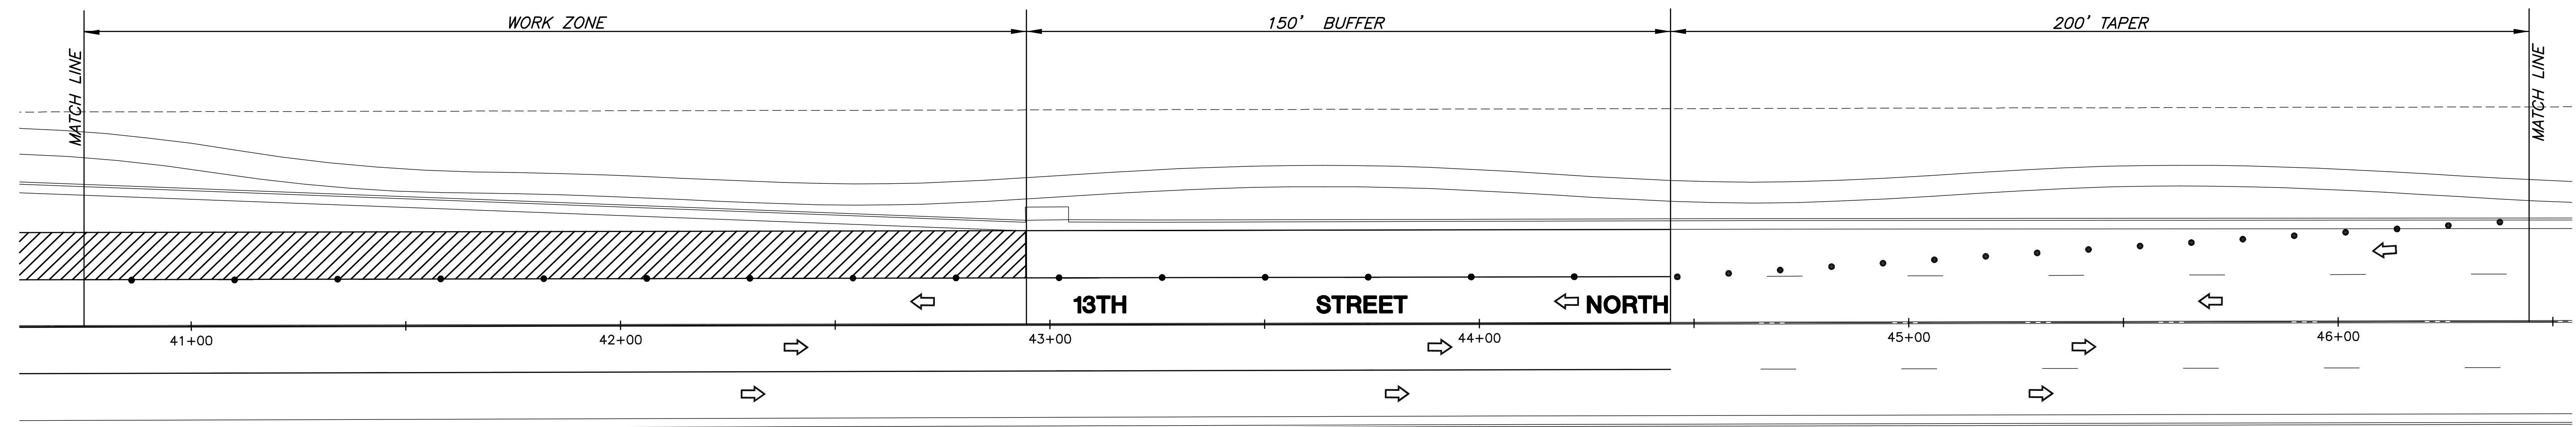

THE WATERFRONT SIXTH ADDITION

THE GREENWICH OFFICE PARK ADDITION

THE GREENWICH OFFICE PARK ADDITION

UNPLATTED

LEGEND

- ▲ One Post Sign
- Traffic Lane
- ▨ Work Area
- Reflectorized Drum
- Tubular Marker
- ⇨ Direction of Traffic