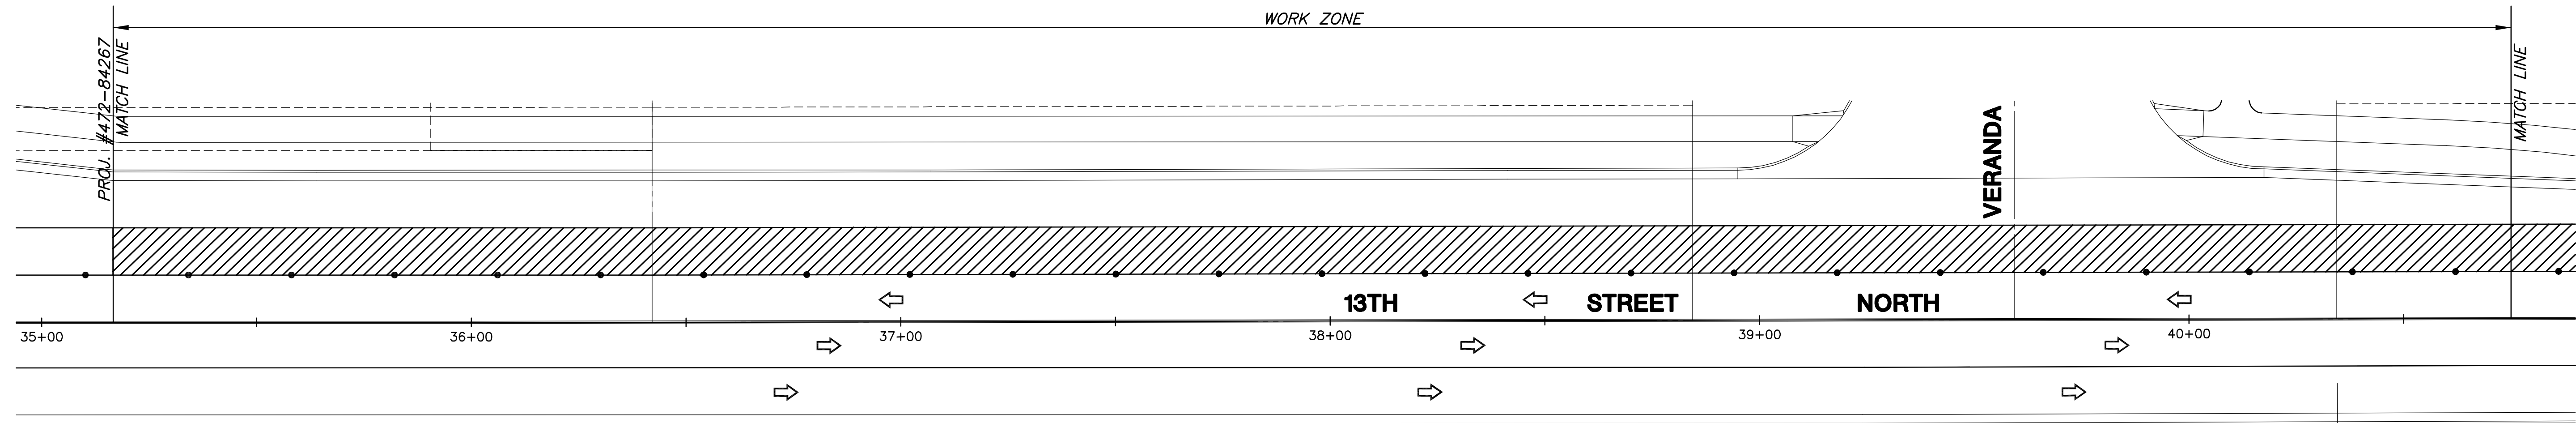

THE WATERFRONT SIXTH ADDITION

THE GREENWICH OFFICE PARK ADDITION

THE GREENWICH OFFICE PARK ADDITION

UNPLATTED

LEGEND

- ▲ One Post Sign
- Traffic Lane
- ▨ Work Area
- Reflectorized Drum
- Tubular Marker
- ⇨ Direction of Traffic