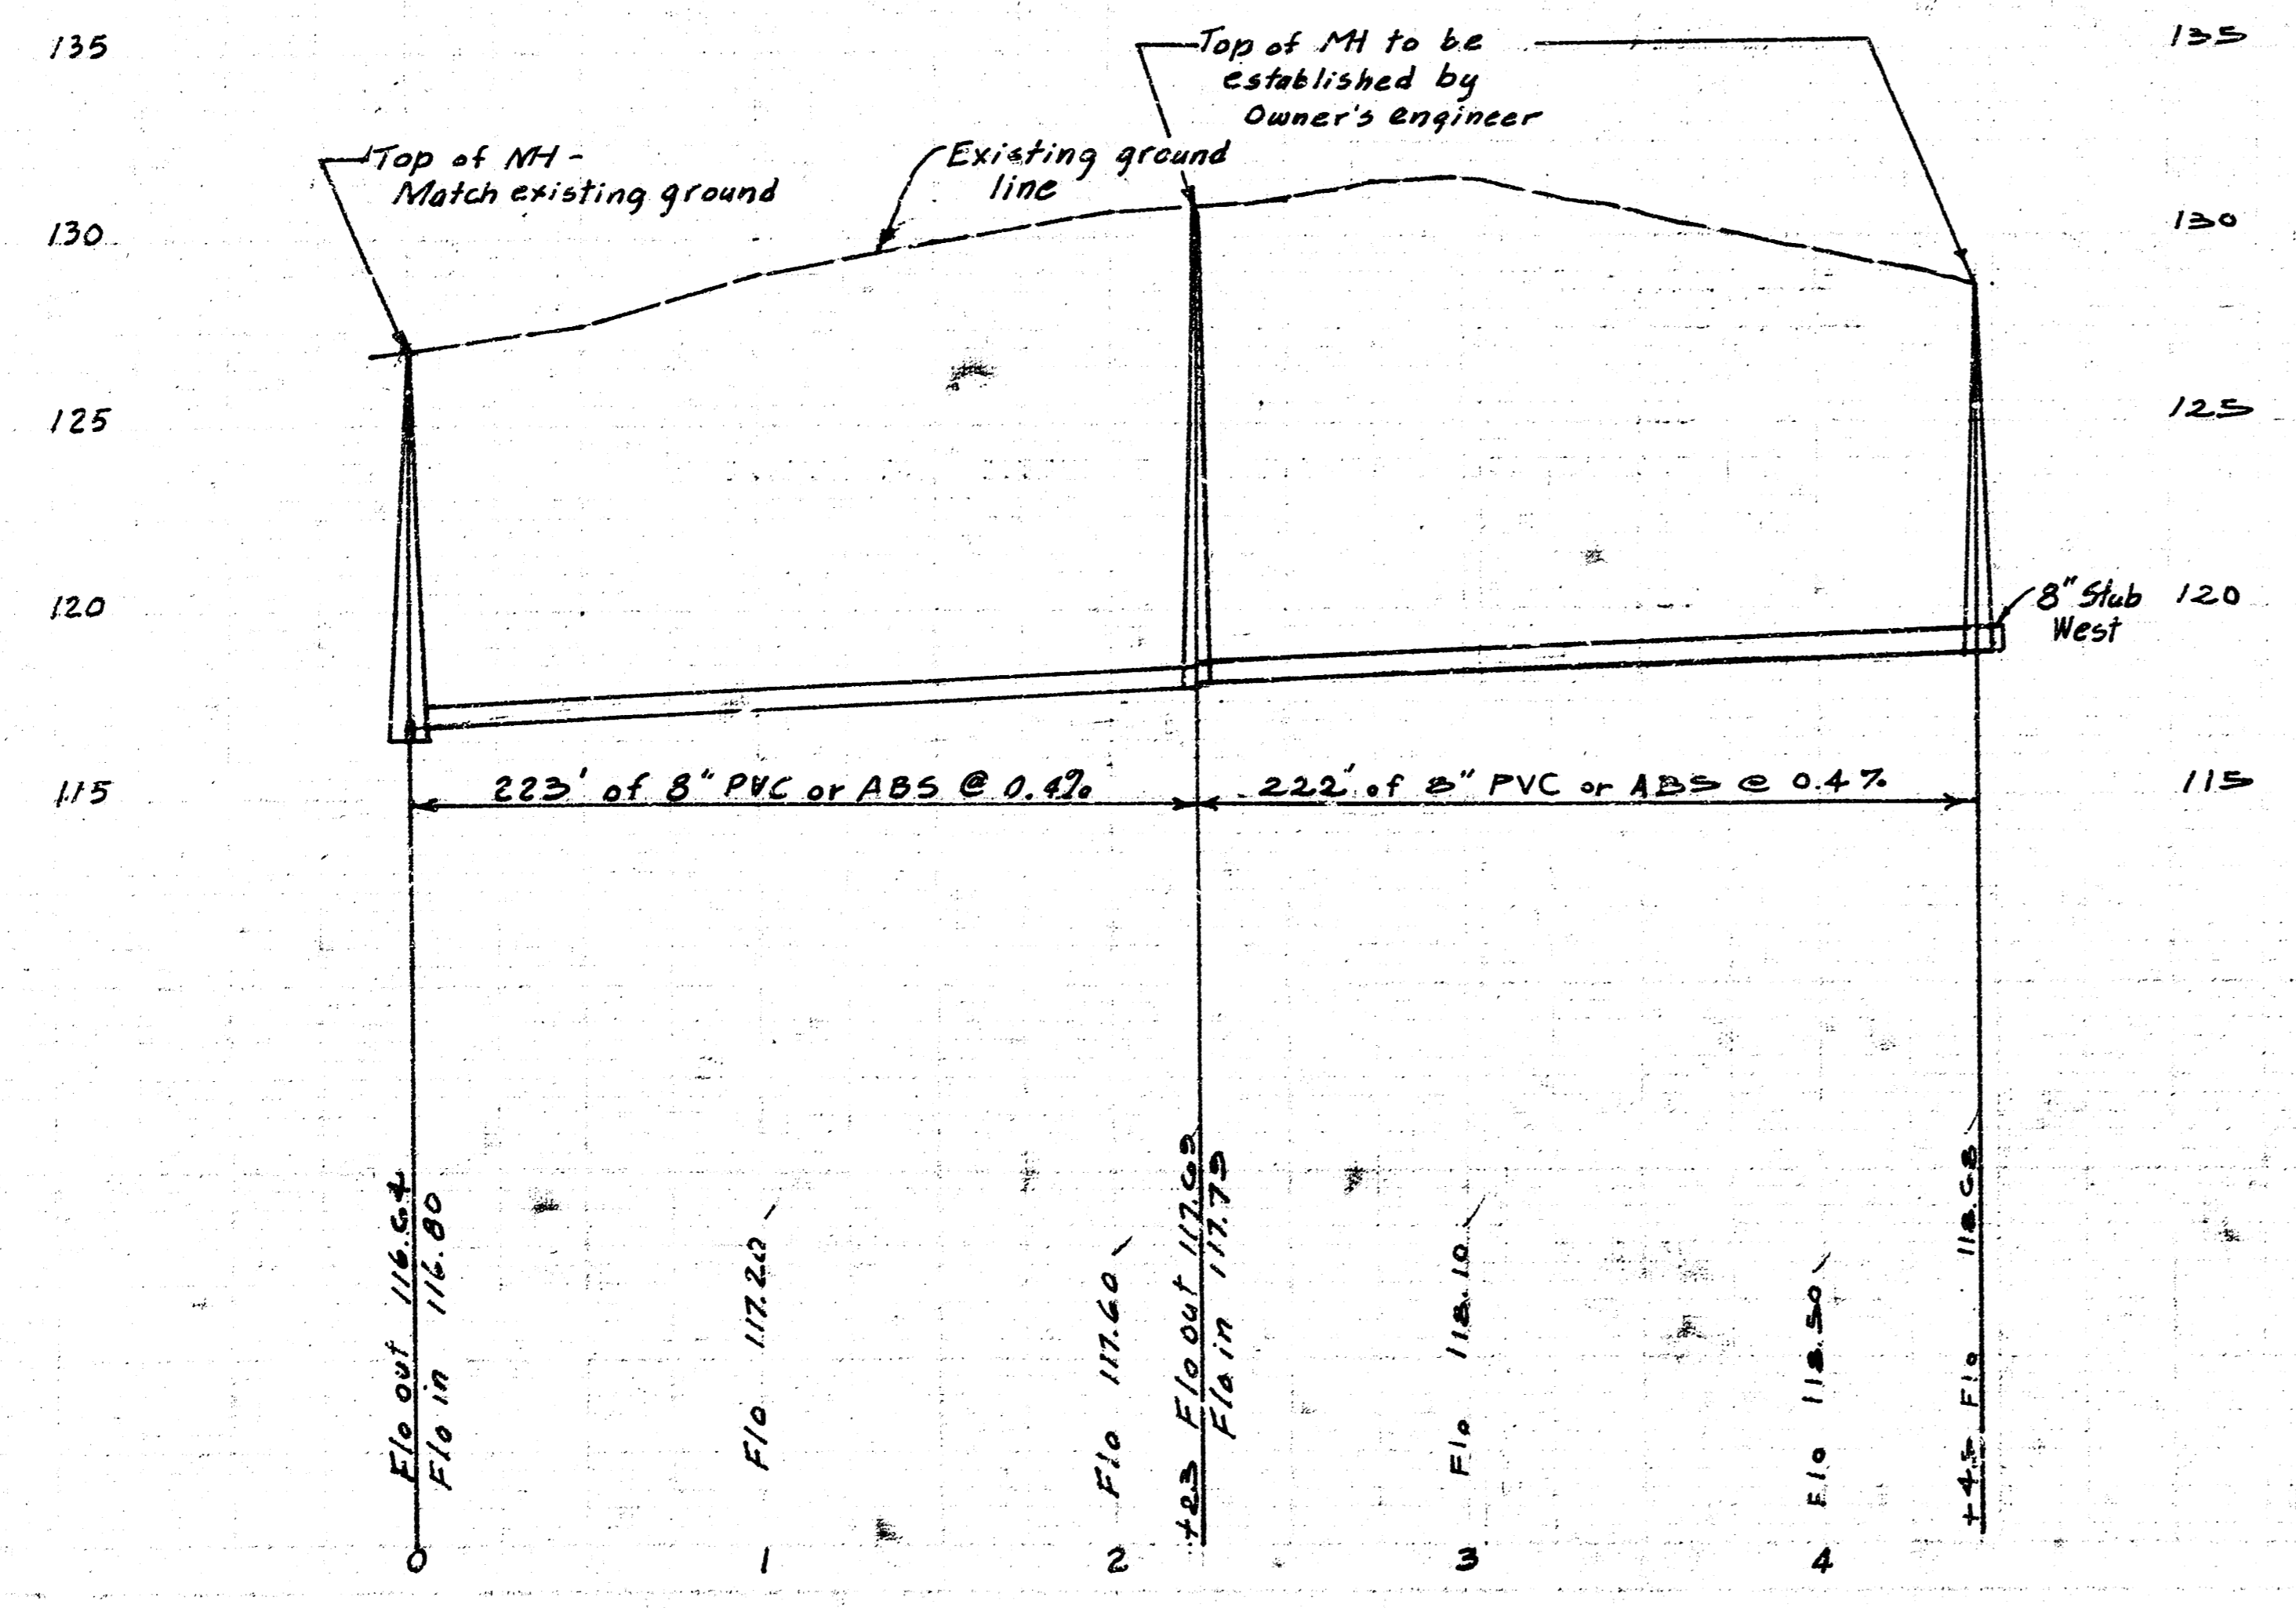

Plan Scale 1"=50'
Profile Scale 1"=50' Hor.
1"=5' Vert.

NOTE TO CONTRACTOR
This project will be constructed under the supervision of the CITY ENGINEER and conforming to the SPECIFICATIONS of the CITY OF WICHITA. The CONTRACTOR will reimburse the City of Wichita for all cost of inspection.

2-14-80
APPROVED AS NOTED
By CITY ENGINEER OF WICHITA
Sanitary Sewers: *[Signature]*
Storm Sewers: _____
Driveway Approaches: _____

SANITARY SEWER LATERAL - PHASE I
"TREEHOUSE VILLAGE"
LOT I, BLOCK I, THE PARK, AN ADDITION
TO WICHITA, SEDGWICK COUNTY, KANSAS

TREEHOUSE, INC.
ARN STEVENTON, PRESIDENT
DOUG CASTLEBERRY, VICE PRES.

B.M. - El. 125.18 - East rim MH Sta. 4+11 Lat. B6
B.M. - El. 122.50 - West top of curb on Yellowstone @ S.L. Pawnee.

KENNETH O. TAYLOR, P.E.
JANUARY 29, 1980