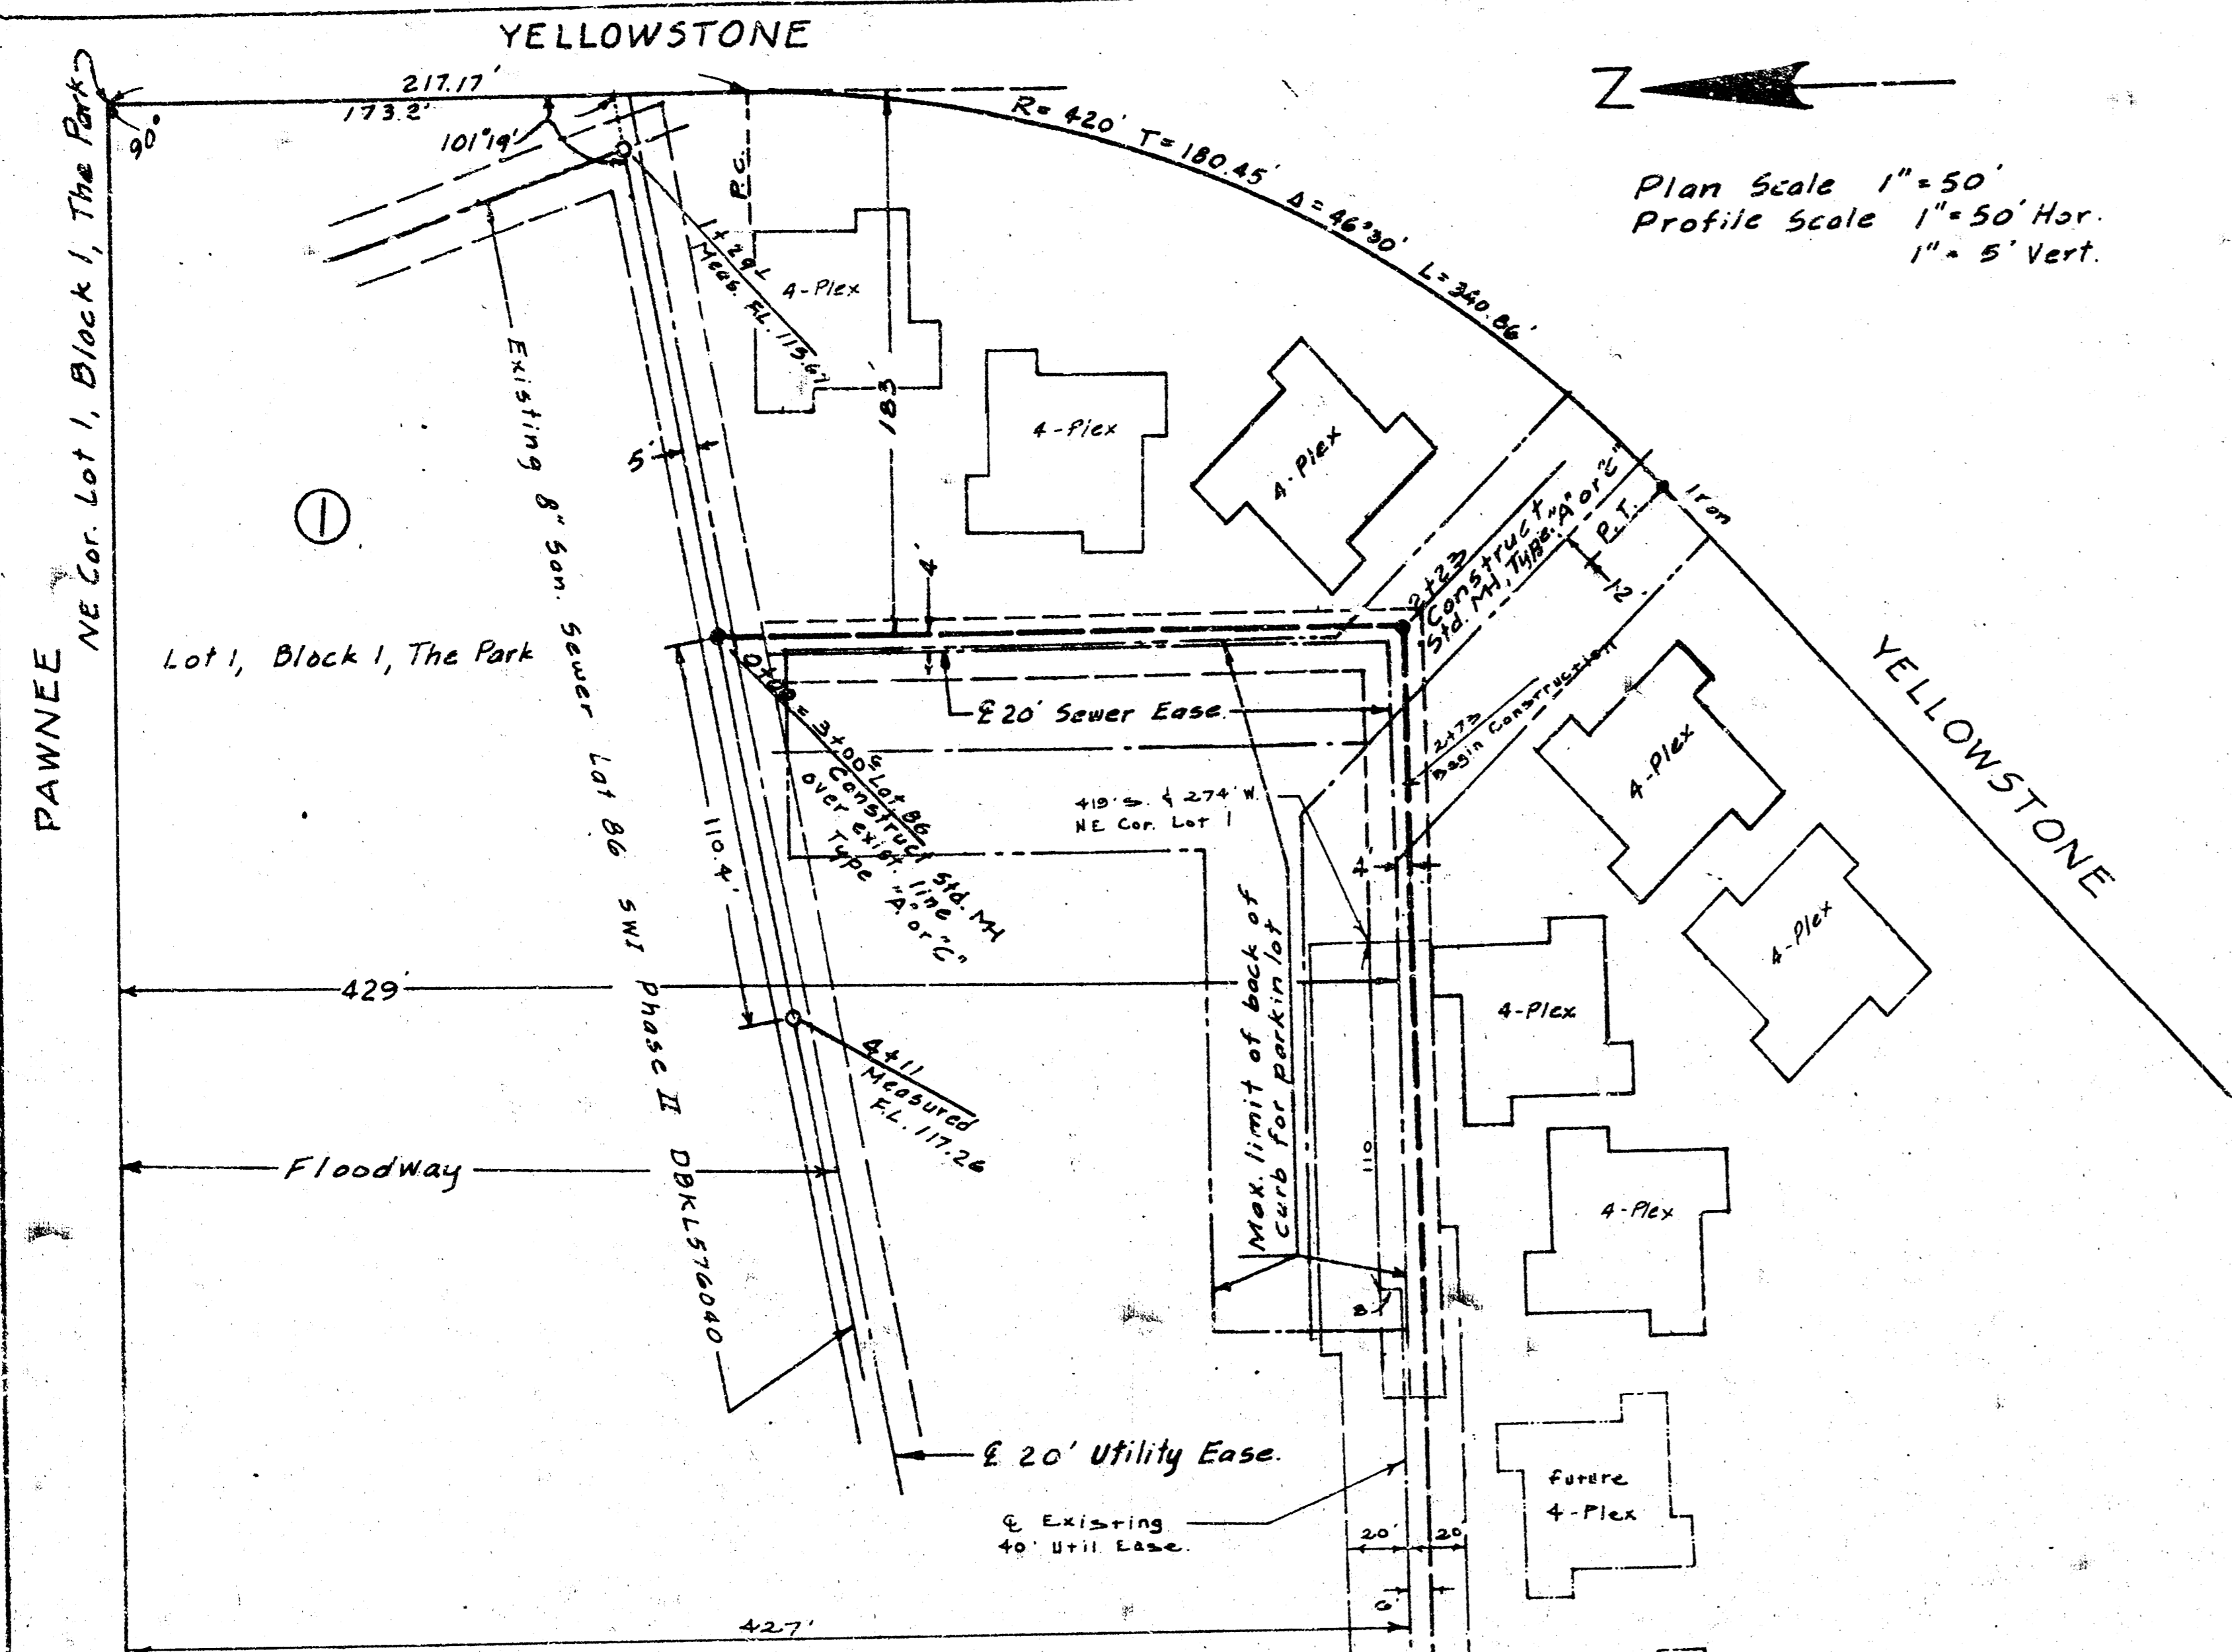

DATE: _____ BY: _____
PLAN: _____
DATE BOOK: _____
ALIGNMENT CHECKED: _____
DATE OF DAY FIELD: _____
NO. OF DAY FIELD: _____

DATE: _____ BY: _____
PROFILE: _____
DATE BOOK: _____
DATE OF DAY FIELD: _____
NO. OF DAY FIELD: _____

Plan Scale 1" = 50'
Profile Scale 1" = 5' Vert.