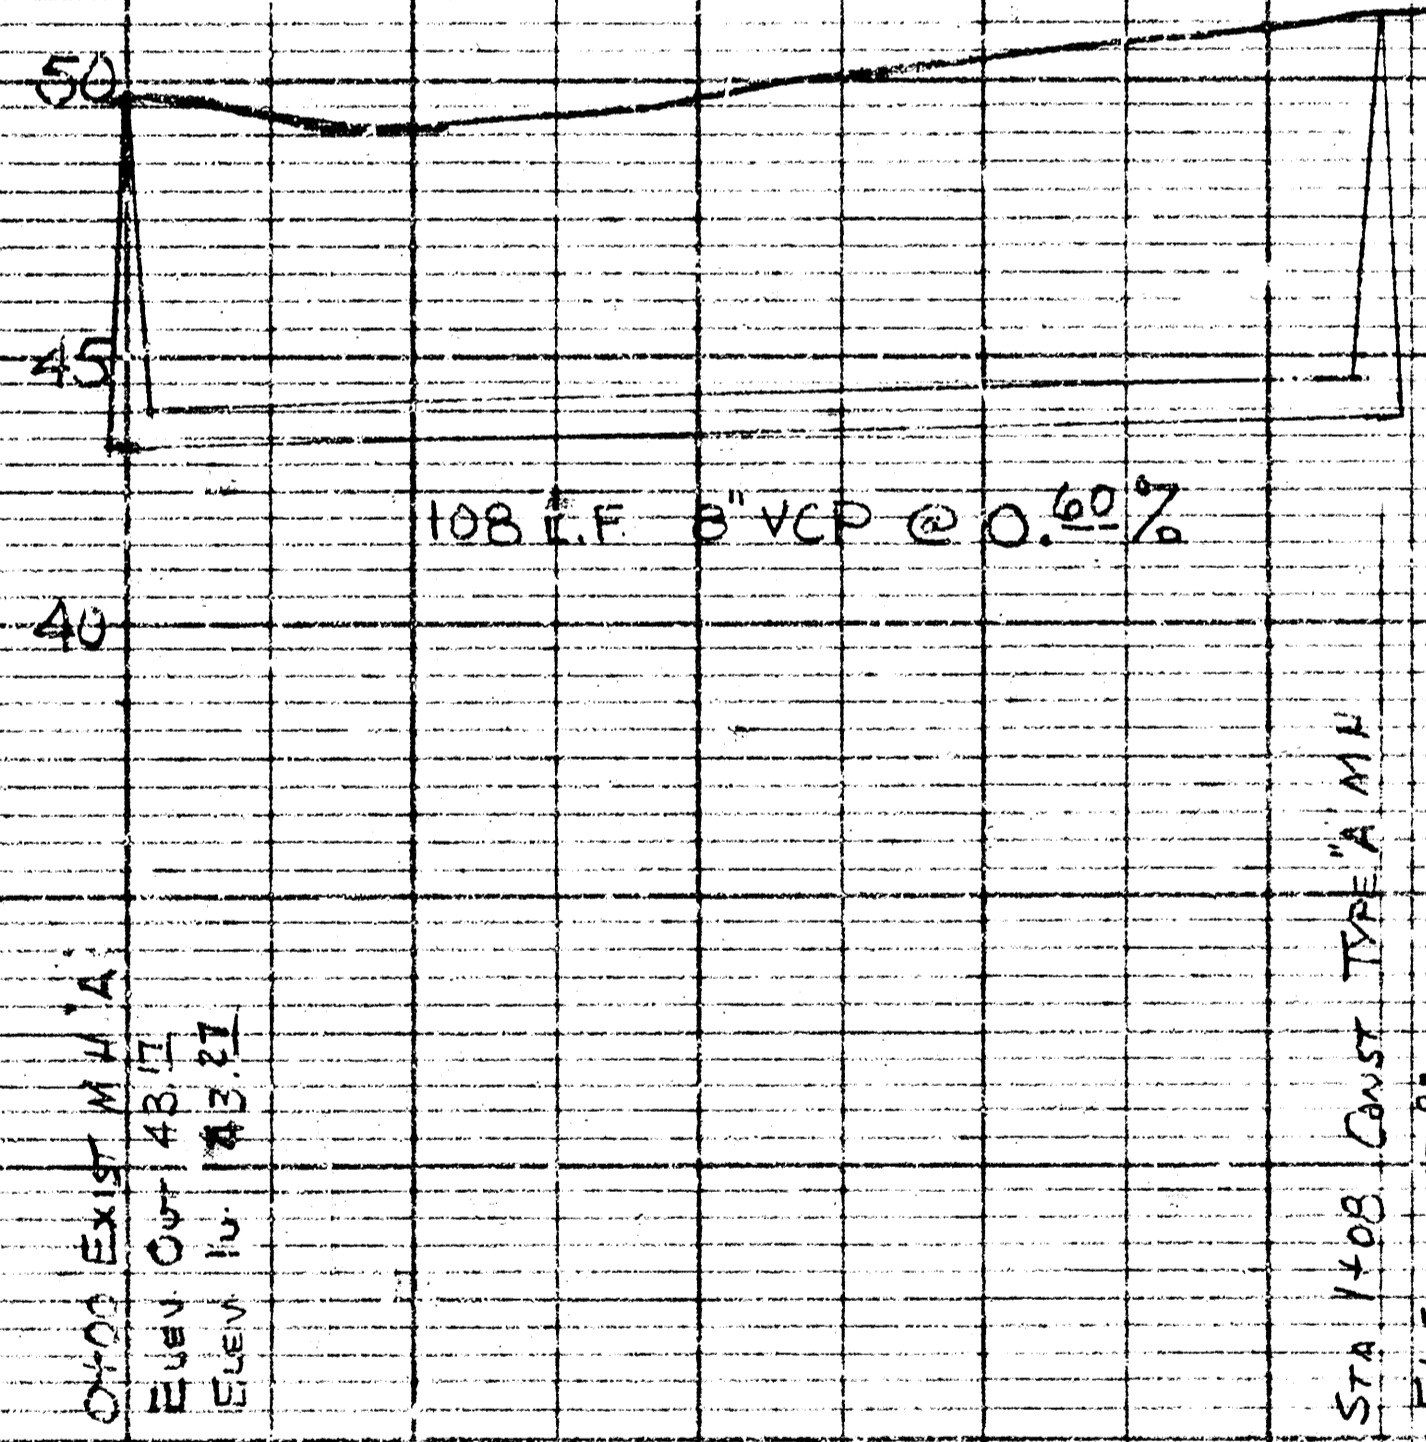

So. Access

ROAD - E. KELLOGG

HOLIDAY INN

HOLIDAY INN

SANITARY SEWER EXTENSION
FOR
HOLIDAY INN - EAST @
ARMOUR & KELLOGG
WICHITA, KANSAS

MIE STATES Nov-1974

NOV 20 1974