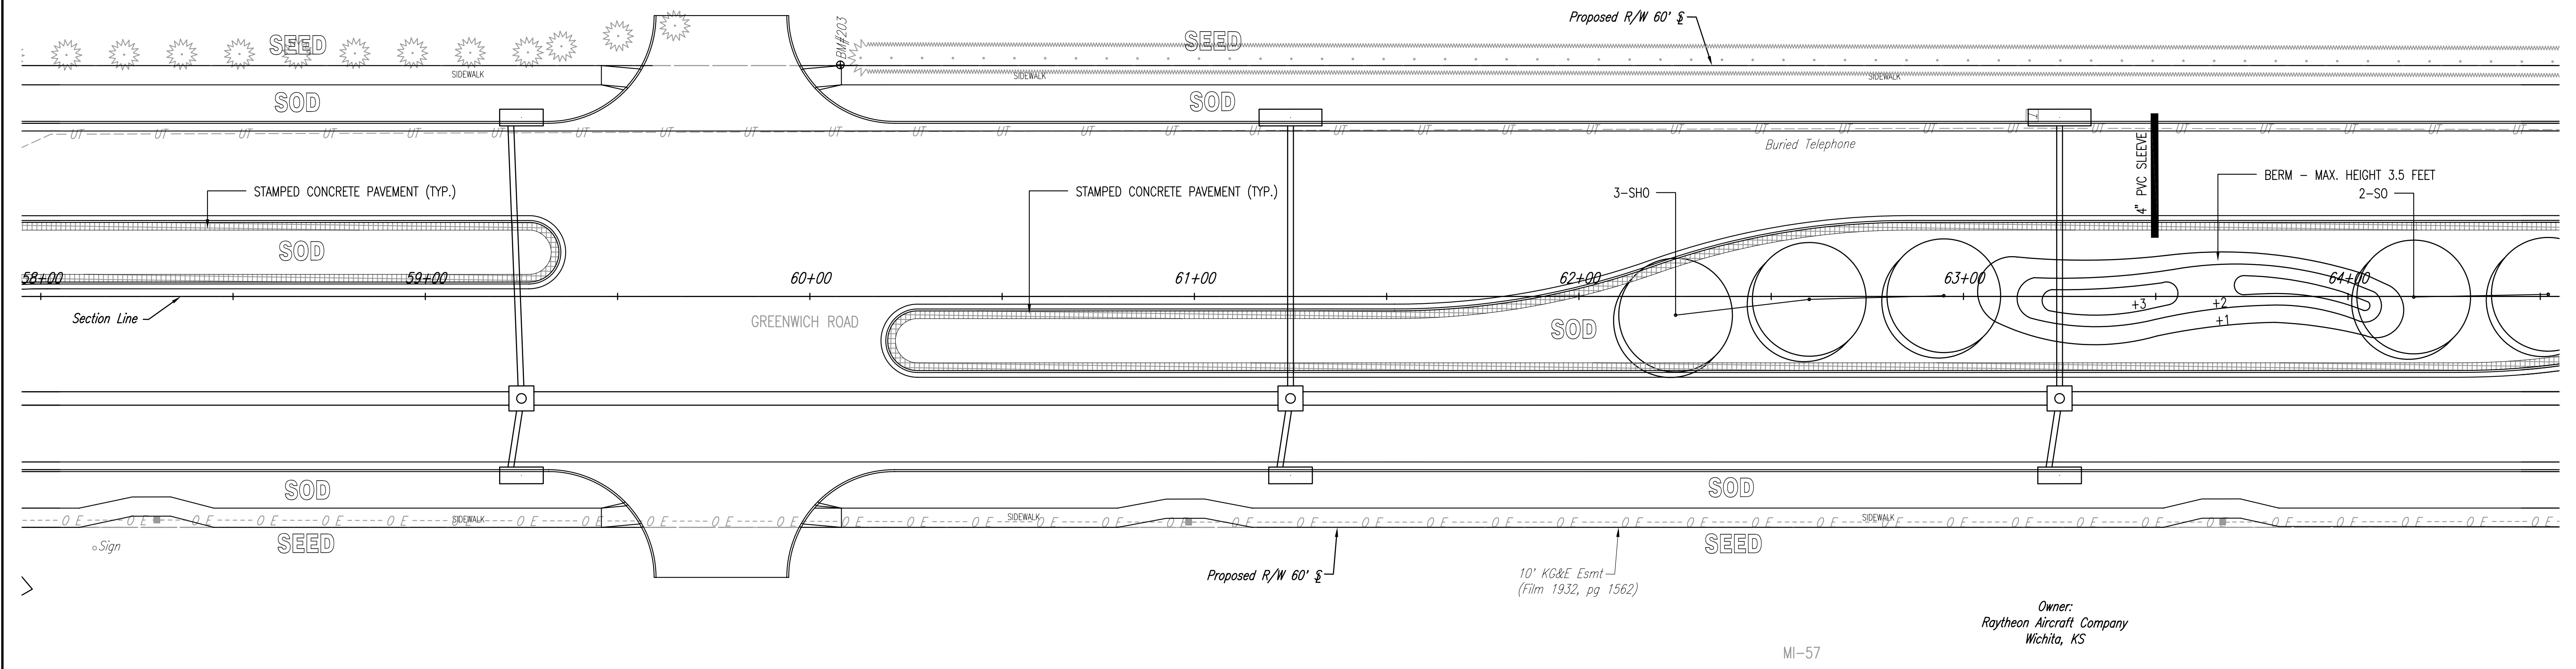

Owner:
Beech Aircraft
c/o Raytheon Aircraft
Wichita, KS

Owner:
Raytheon Aircraft Company
Wichita, KS

MI-57

DSNR: RMH OPER: JLS SCALE: 1"=20.00
 Q: 2004\04219\Landscape Plan\122-LANDSCAPE 05800 09-30-2005 08:48:48 am

No.	Revision	By	Date
	GREENWICH ROAD		
LANDSCAPE PLAN			
STA. 58+00 TO 64+50			
JAMES L. ARMOUR, P.E. - CITY ENGINEER CITY OF WICHITA PROJECT NO. 472-84004			
Professional Engineering Consultants, P.A.			
303 S. TOPEKA • WICHITA, KANSAS 67202 316-262-2691 • FAX 316-262-3003			
Designed by	RMH, IDK	Job No.	04219
Drawn by	IDK	Date	AUGUST 2005
			Sht. 122 of 215