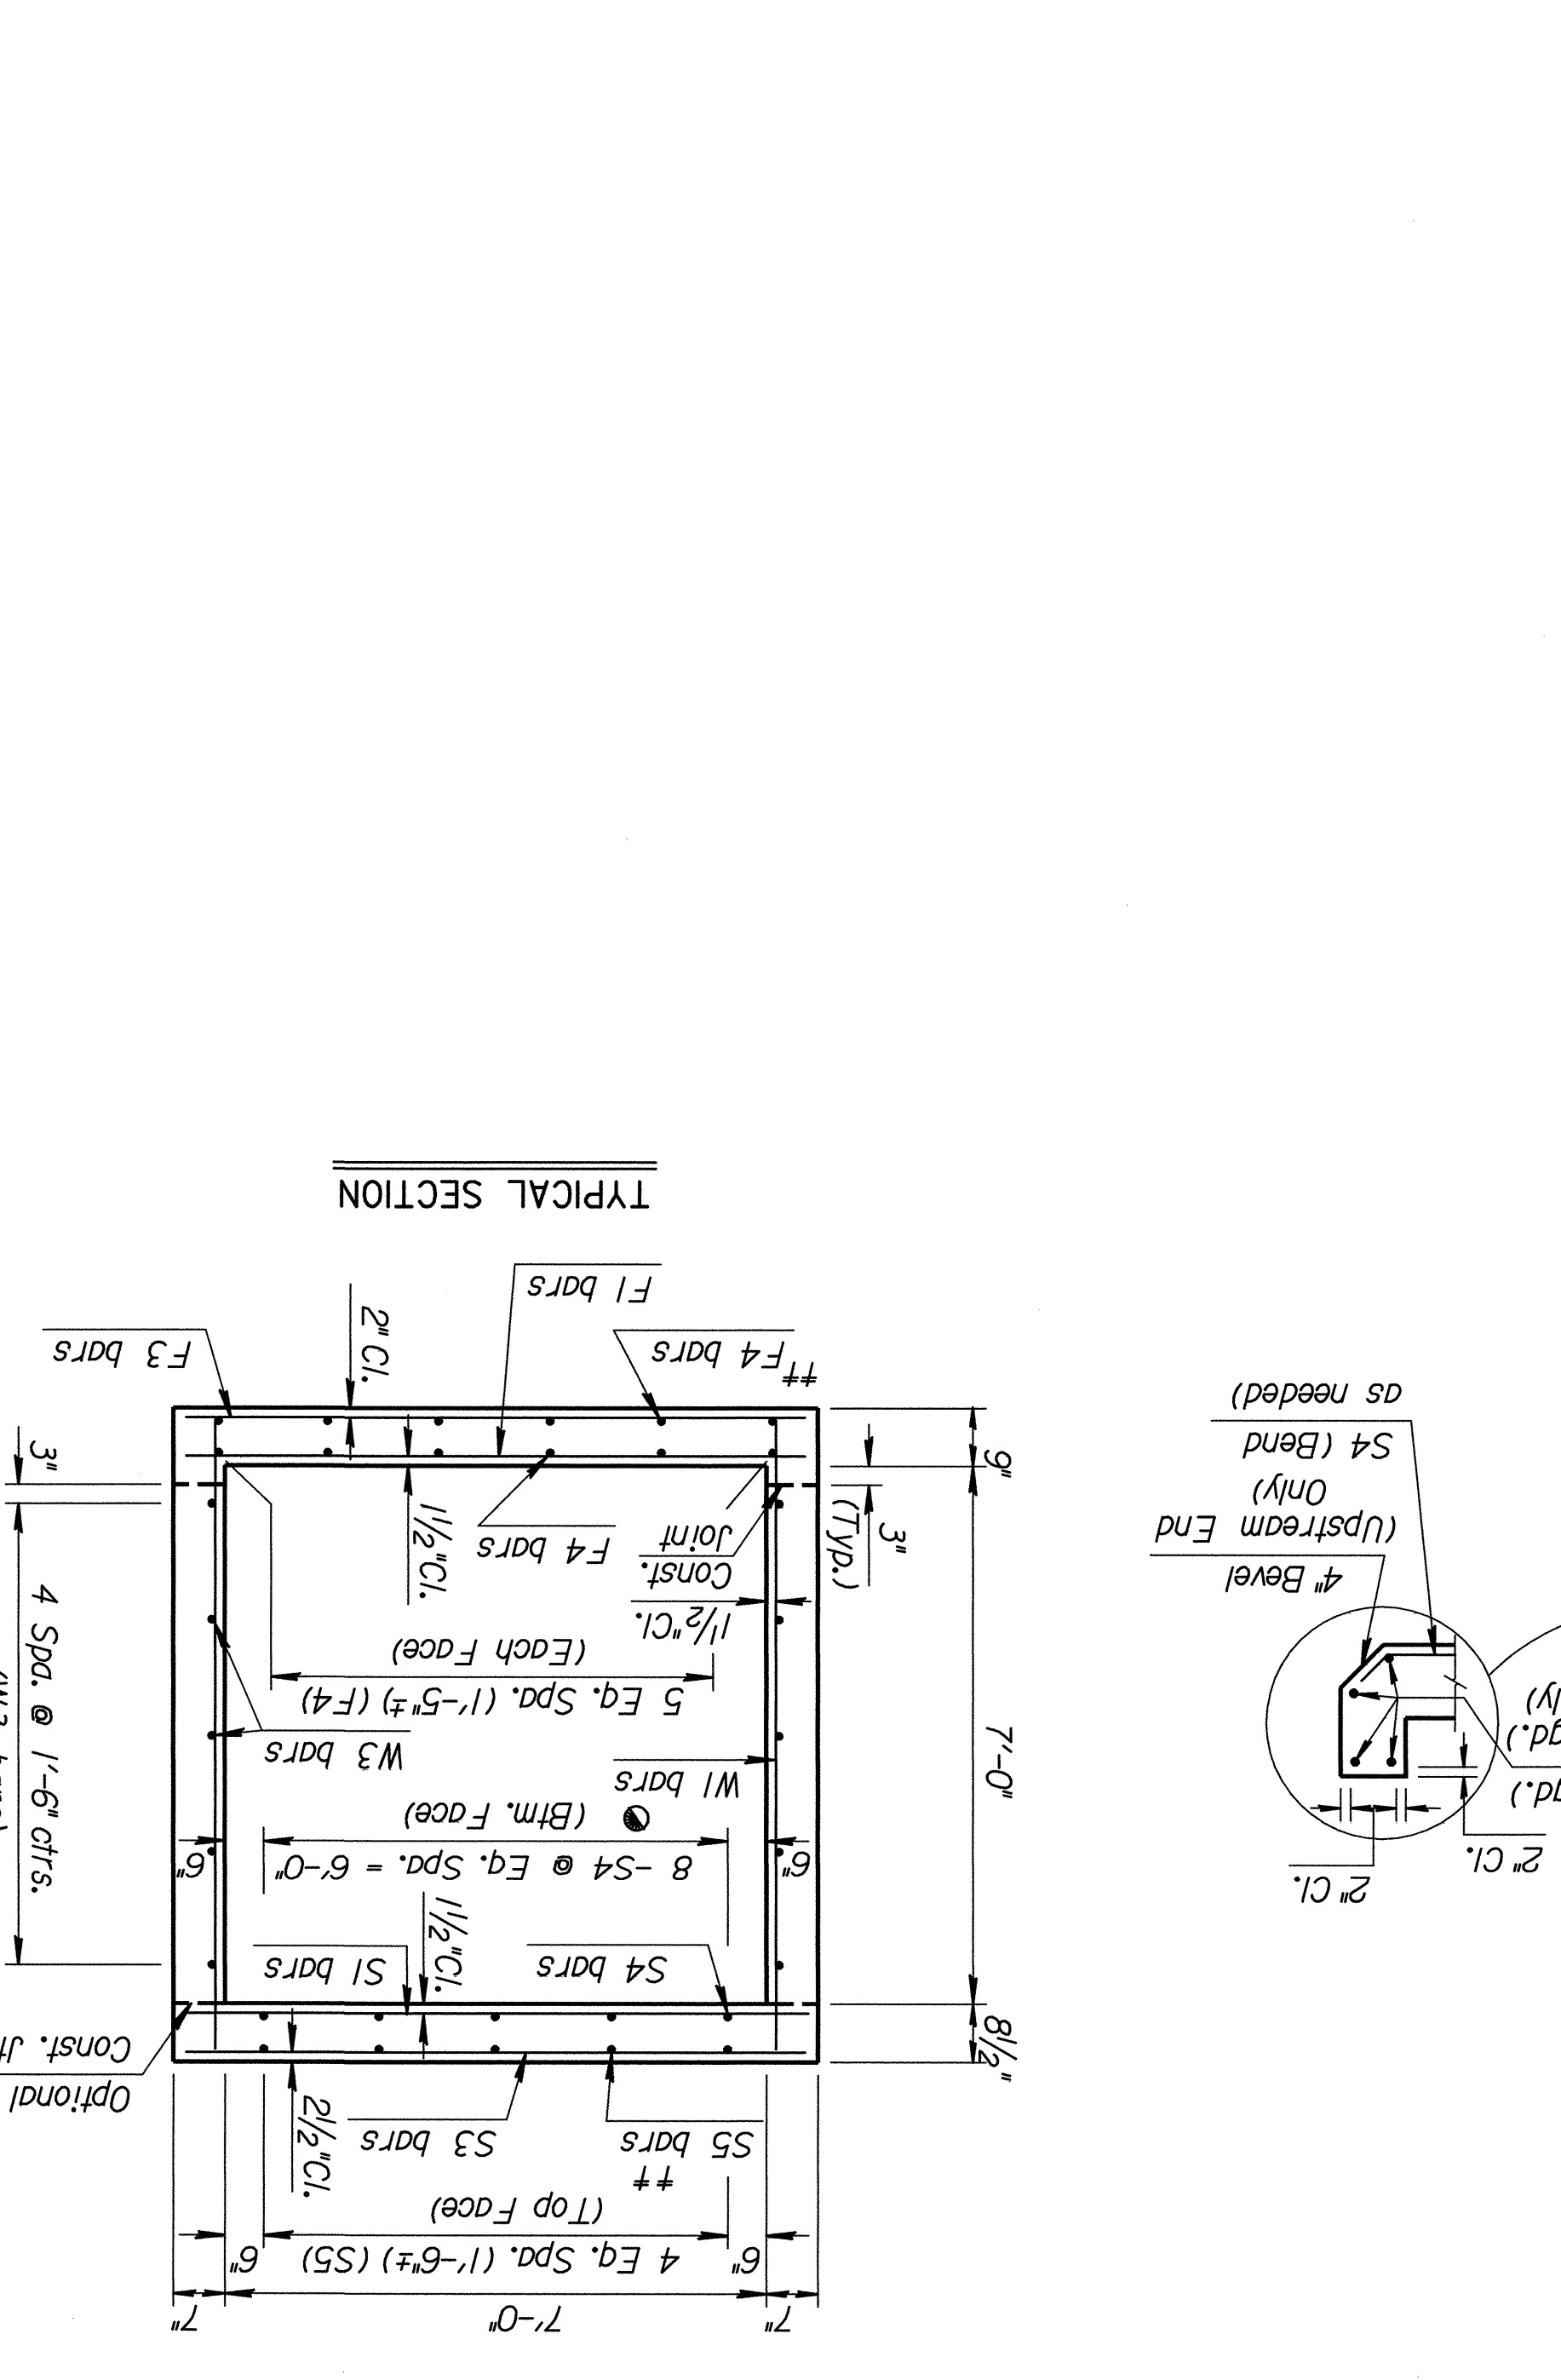

Ext. Lt.	Flow Line Elev.	Crown Gr. Elev.	Design Fill Ht.	Skew	Wings	Soor Soil Apron Saver	Barrel (Cu.Yds.)	Wings Total (Cu.Yds.)	Barrel (Lbs.)	Wings Total (Lbs.)
1297.00	1305.90	1305.90	2	0	FLARED	NO	11.32	11.3	22.63	2082
1296.00					FLARED	NO	11.33	15.15	26.49	2133