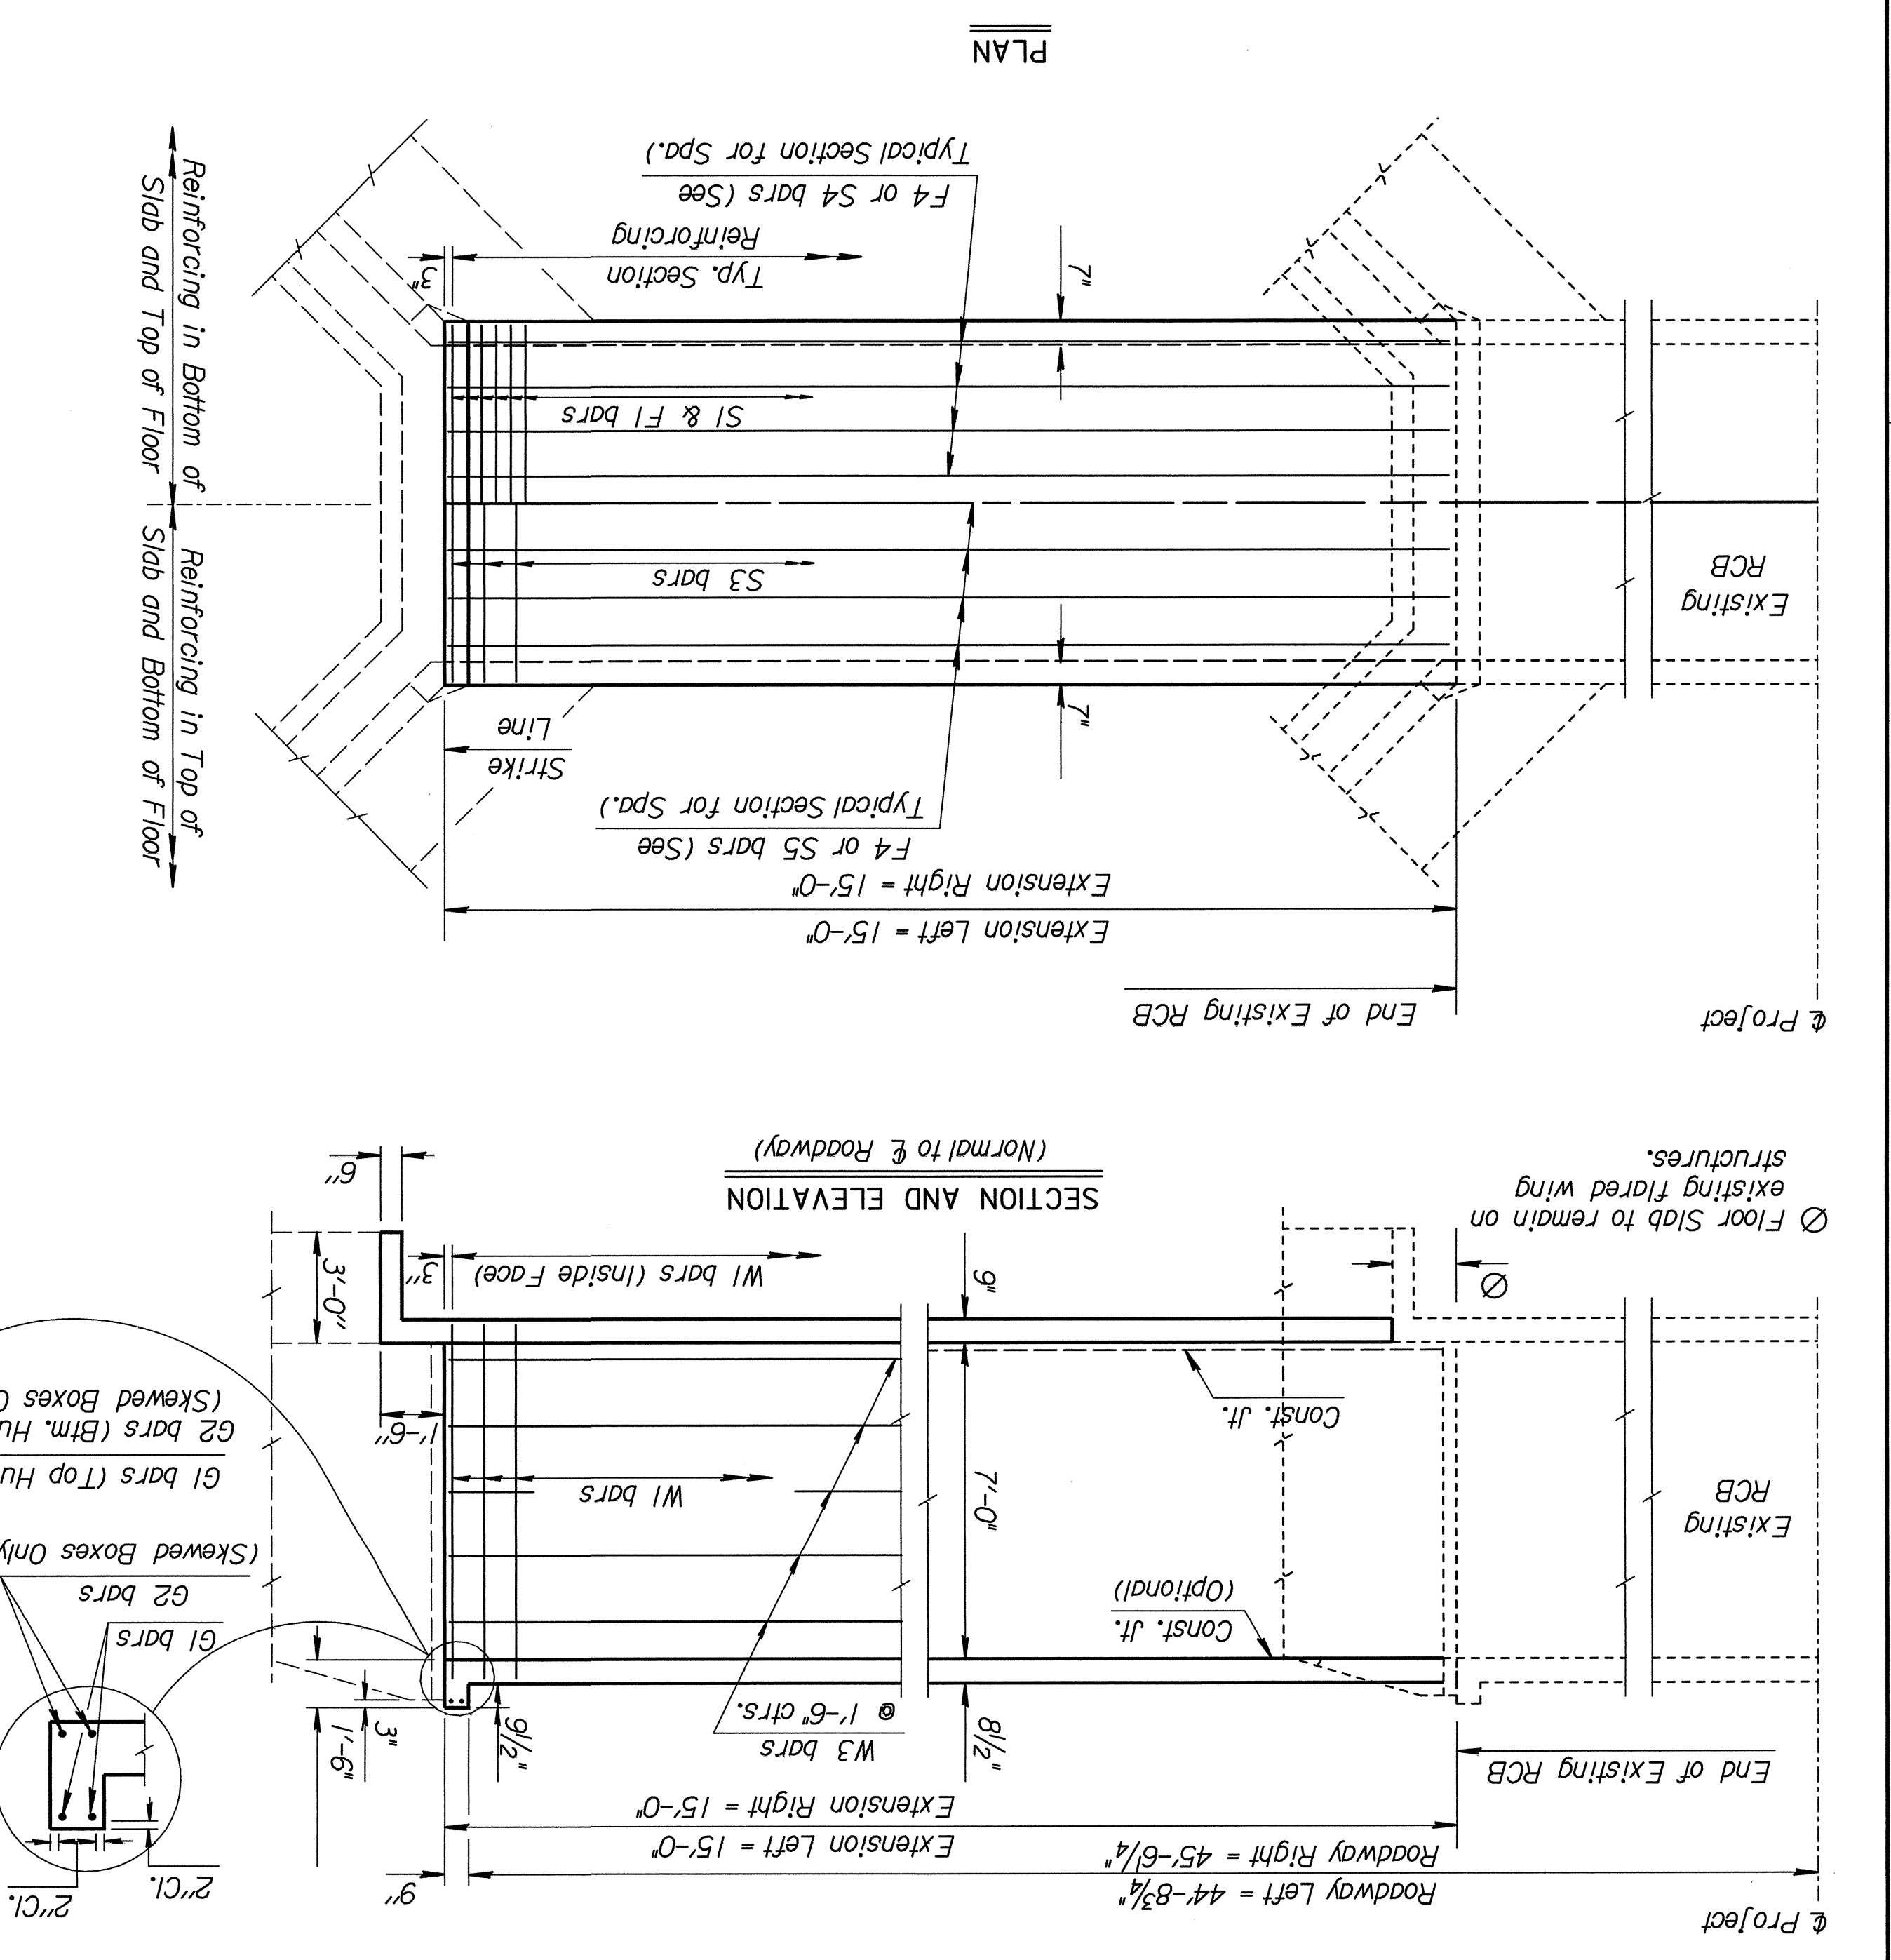

Ext. Lt.	Flow Line Elev.	Crown Gr. Elev.	Design Fill Ht.	Skew	Wings	Soor Soil Apron Saver	Barrel (Cu.Yds.)	Wings Total (Cu.Yds.)	Barrel (Lbs.)	Wings Total (Lbs.)
1297.00	1305.90	1305.90	2	0	FLARED	NO	11.32	11.3	22.63	2082
1296.00					FLARED	NO	11.33	15.15	26.49	2133