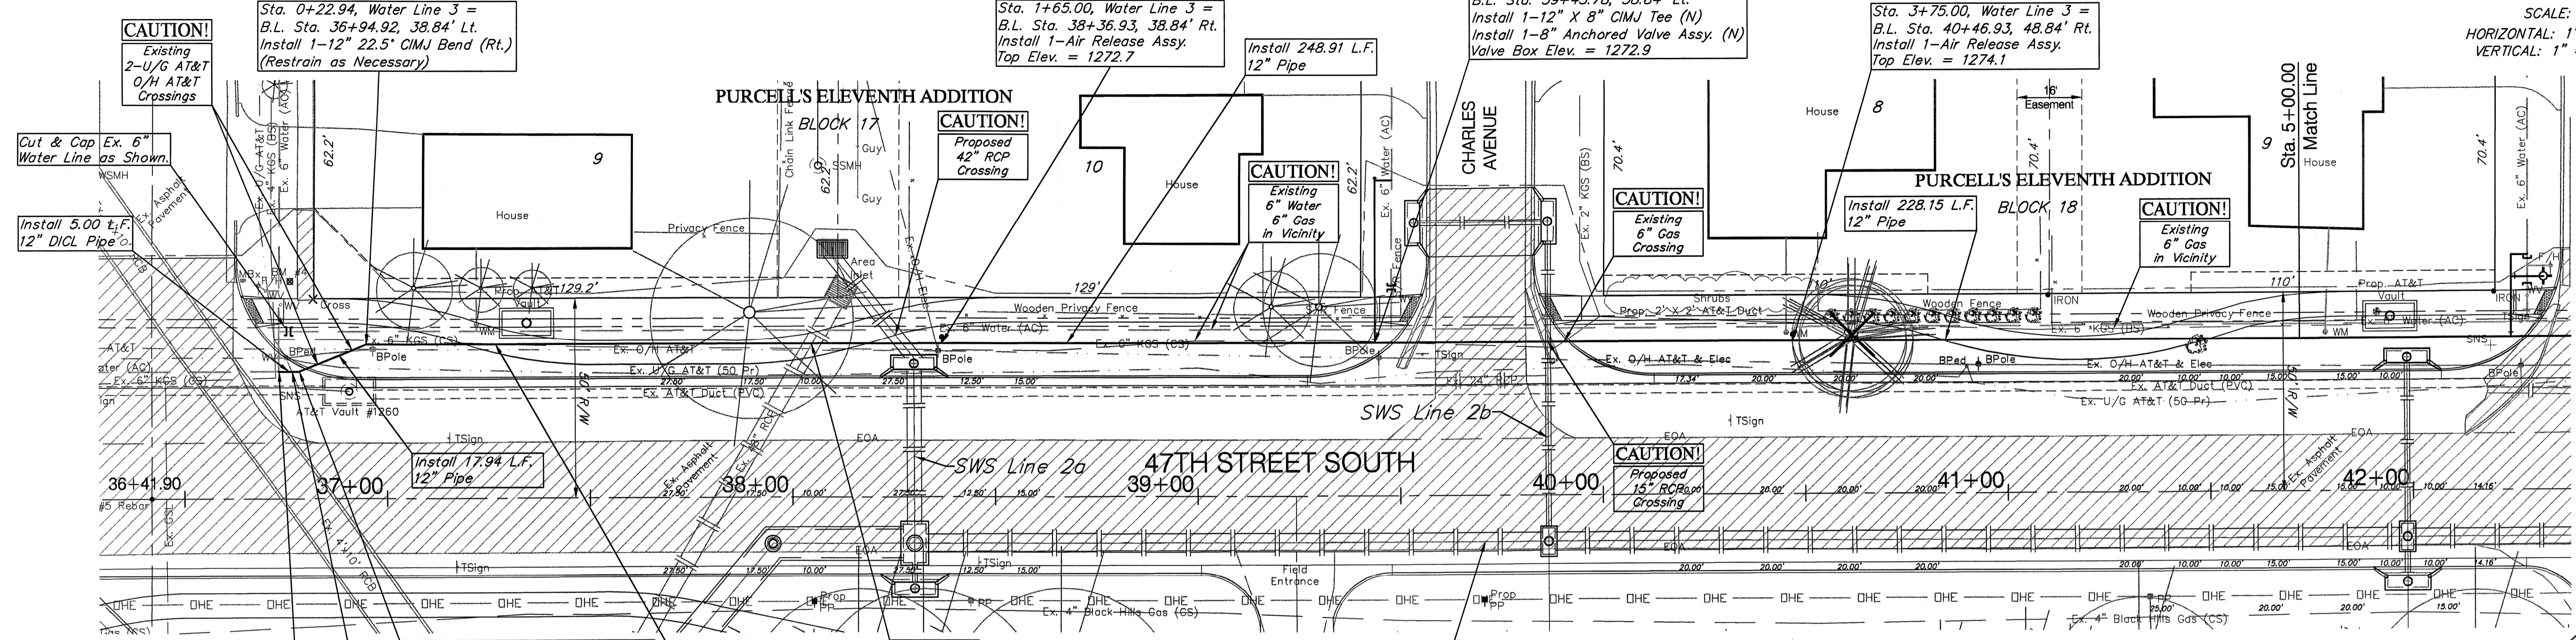

BENCHMARK:
 BM #4 - City of Wichita Disc Located in the Northeast Corner
 of the Intersection of 47th Street South and
 Clarence Avenue
 Sta. 36+56, 54' Lt.
 Elev. = 1272.50 (MSL)

SCALE:
 HORIZONTAL: 1" = 20'
 VERTICAL: 1" = 5'