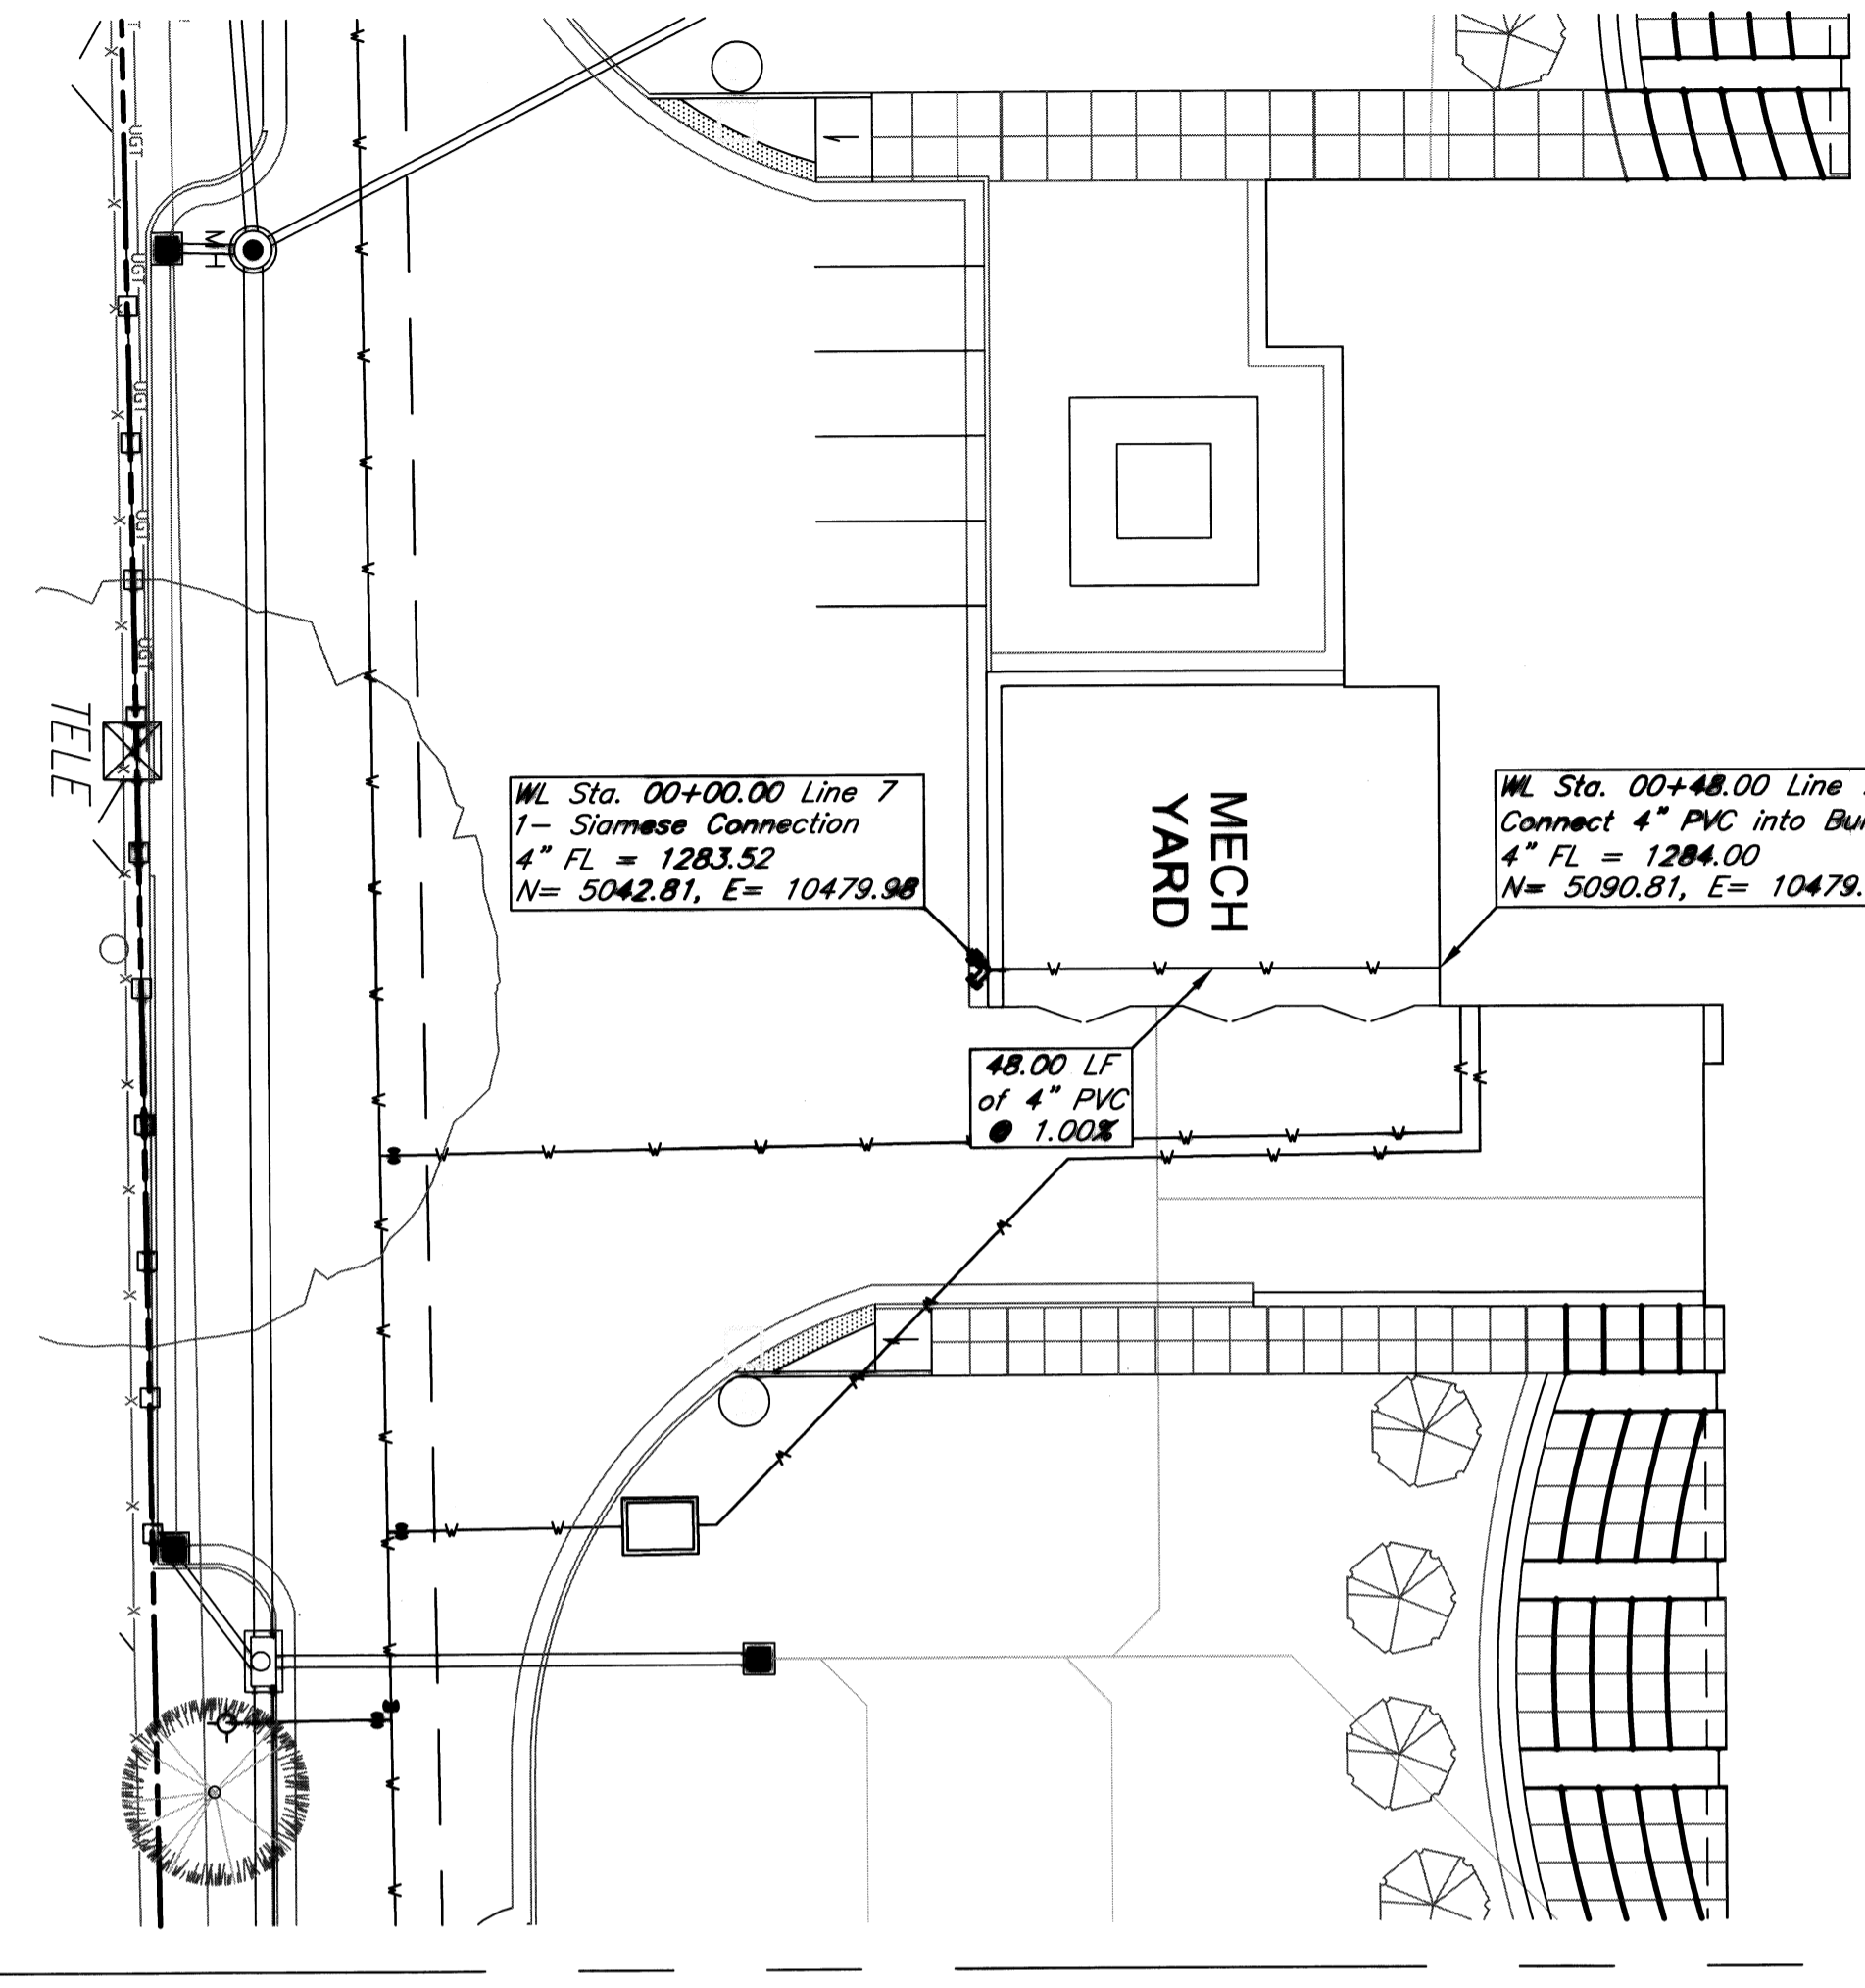

NEW BUILDING

NEW BUILDING

Lewis & South Elementary School  
Line 4, 5  
Wichita, Kansas

PROJECT NUMBER			
KEM NO. 10079	FILE	DATE 11/04/2010	SHEET 4A
DESIGN KM	DRAWN NS	REVISED 11/18/2010	OF 8

516 S. Market, Wichita, KS 67202      316/264-0242