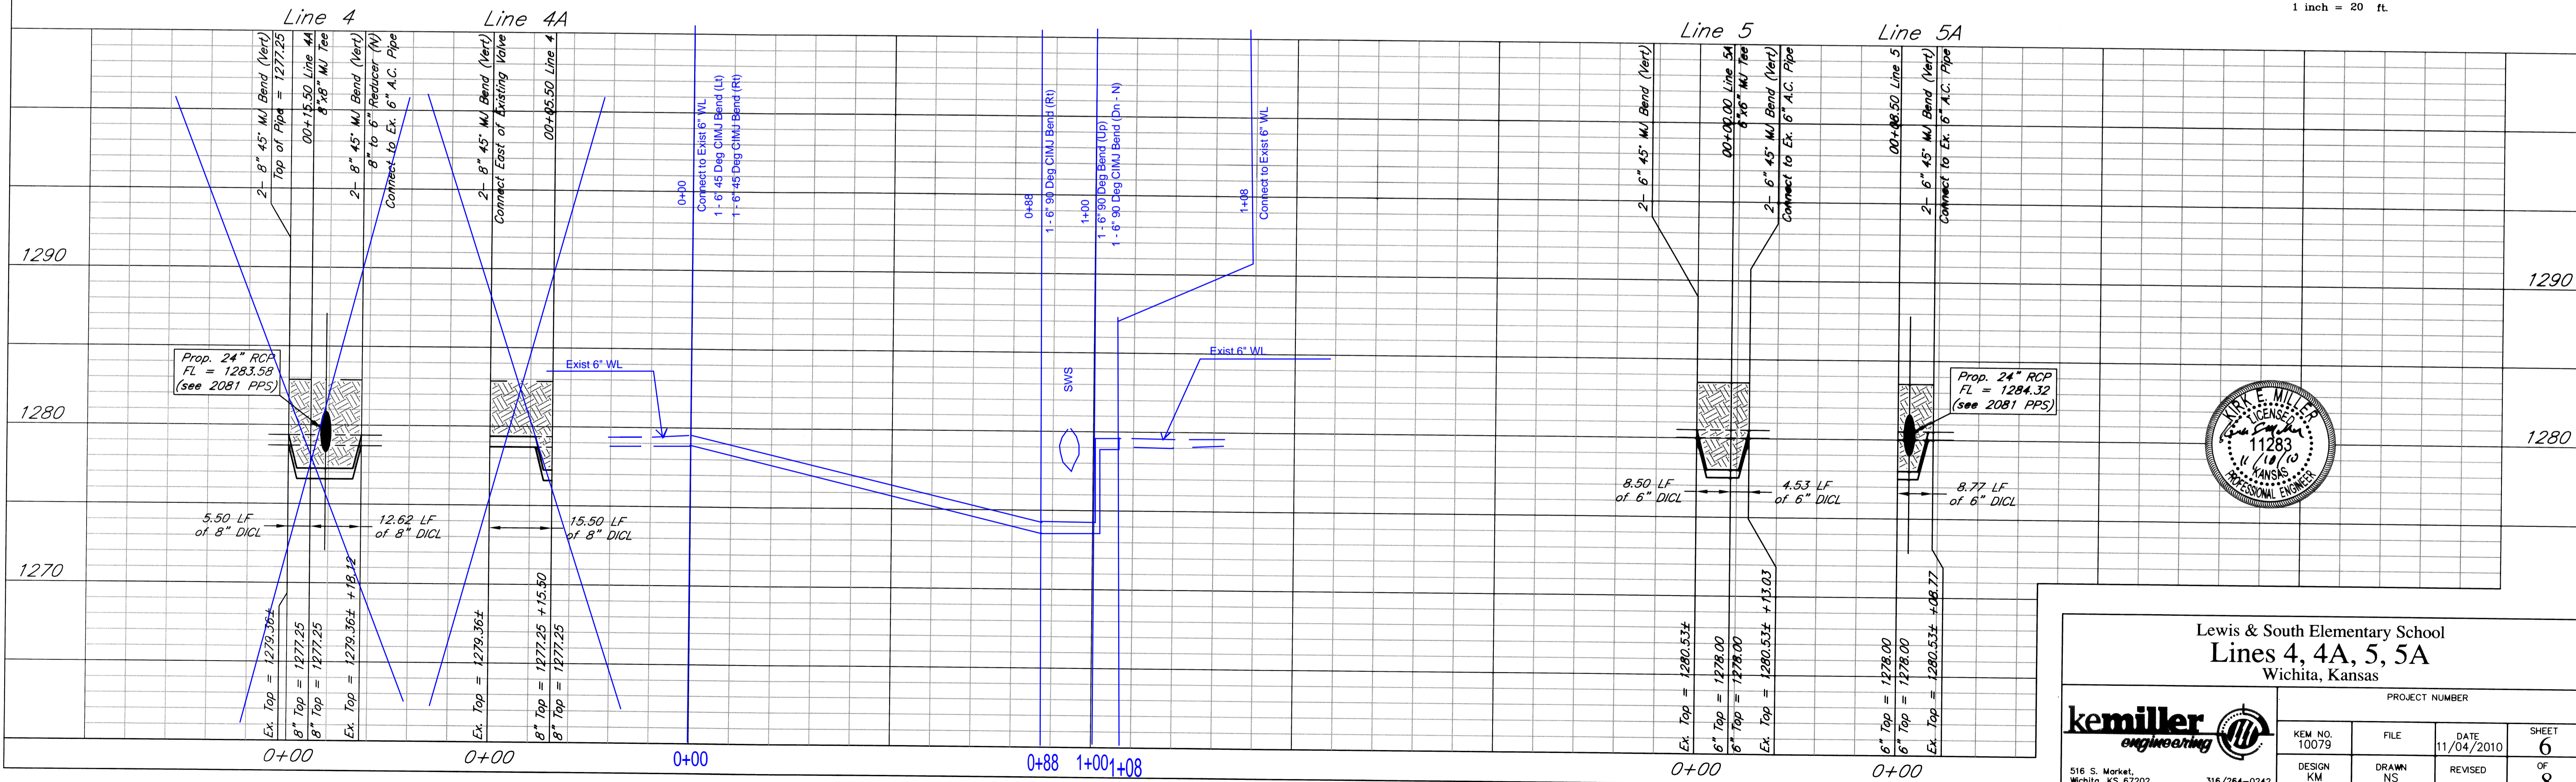

30th Street S

Exchange

Lewis & South Elementary School  
Lines 4, 4A, 5, 5A  
Wichita, Kansas

	PROJECT NUMBER			SHEET 6 OF 8
	KEM NO. 10079	FILE	DATE 11/04/2010	
DESIGN KM	DRAWN NS	REVISED		

516 S. Market, Wichita, KS 67202      316/264-0242