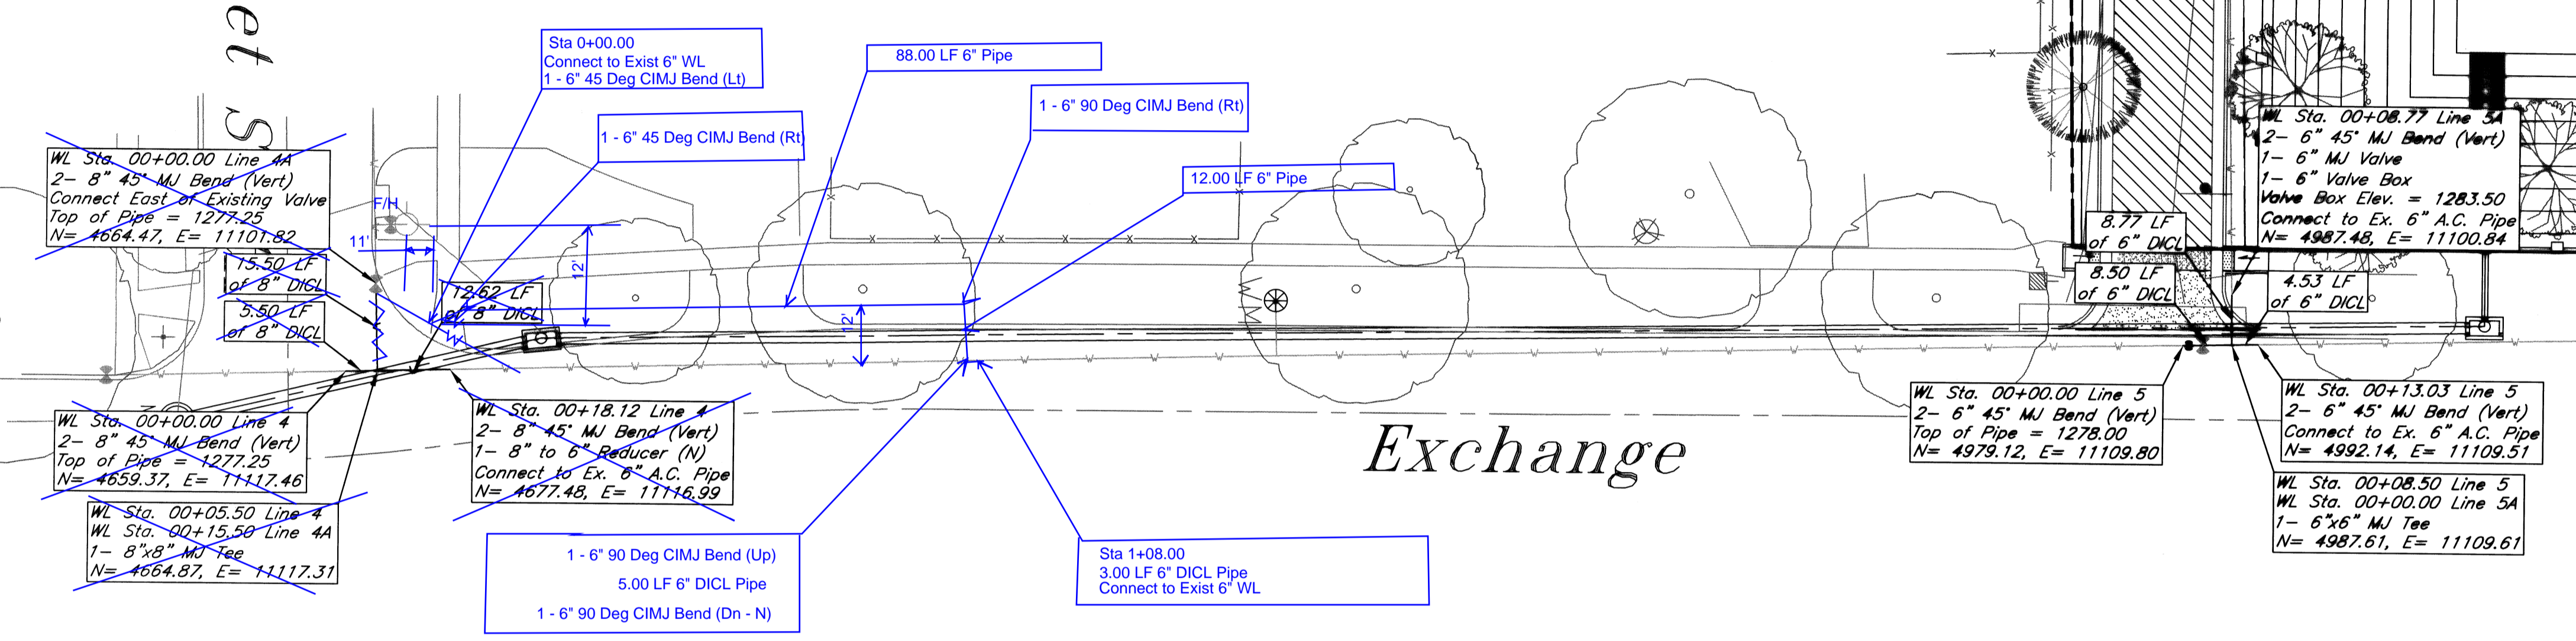

30th Street S

Exchange

Lewis & South Elementary School  
Lines 4, 4A, 5, 5A  
Wichita, Kansas

	PROJECT NUMBER			SHEET 6 OF 8
	KEM NO. 10079	FILE	DATE 11/04/2010	
DESIGN KM	DRAWN NS	REVISED		

516 S. Market, Wichita, KS 67202      316/264-0242