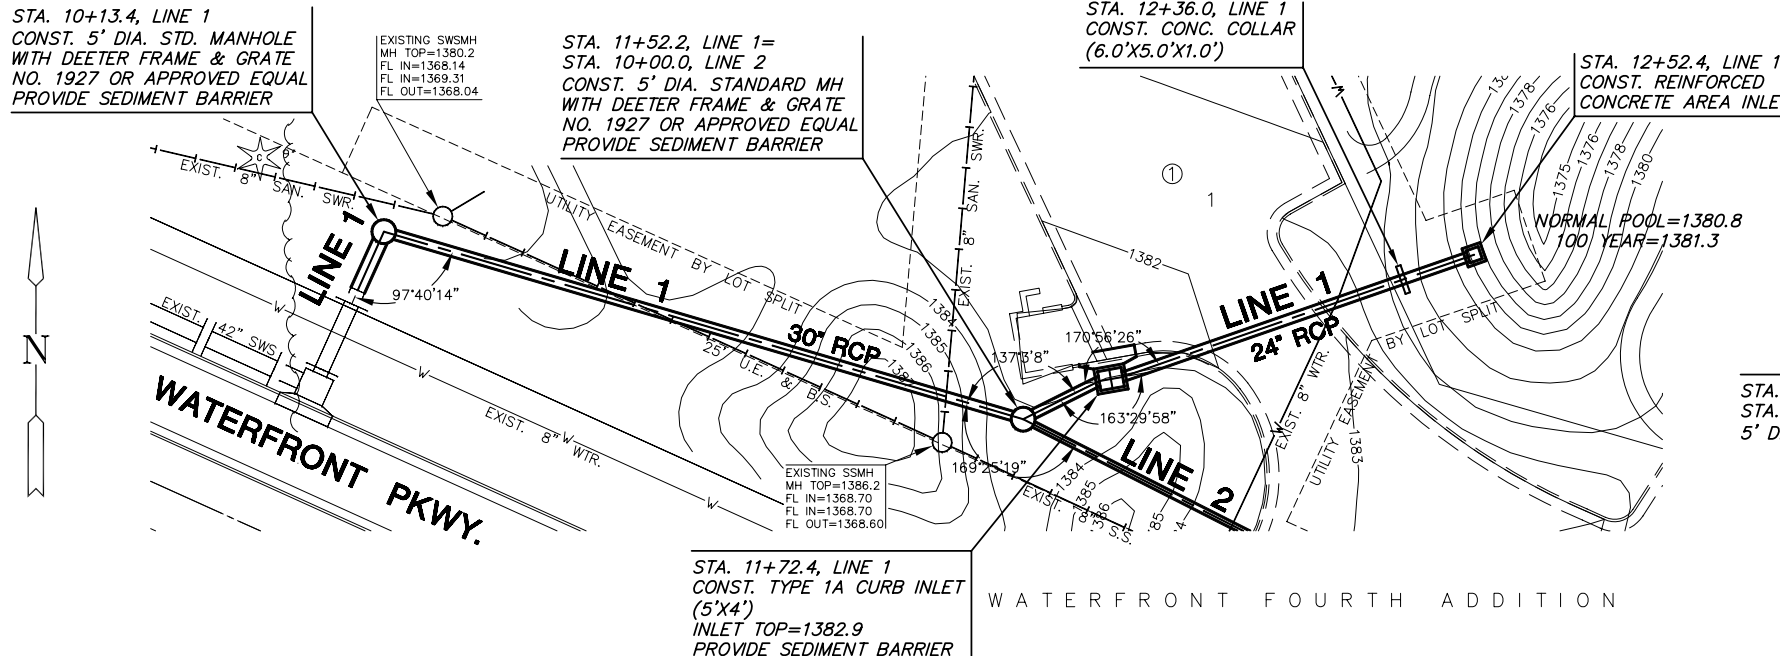

WATERFRONT FOURTH ADDITION

PLAN LINE 1
SCALE: 1"=20'

WATERFRONT FOURTH ADDITION

PLAN LINE 2
SCALE: 1"=20'

PROFILE LINE 1
SCALE: HORIZ. 1"=20'
SCALE: VERT. 1"=5'

PROFILE LINE 2
SCALE: HORIZ. 1"=20'
SCALE: VERT. 1"=5'