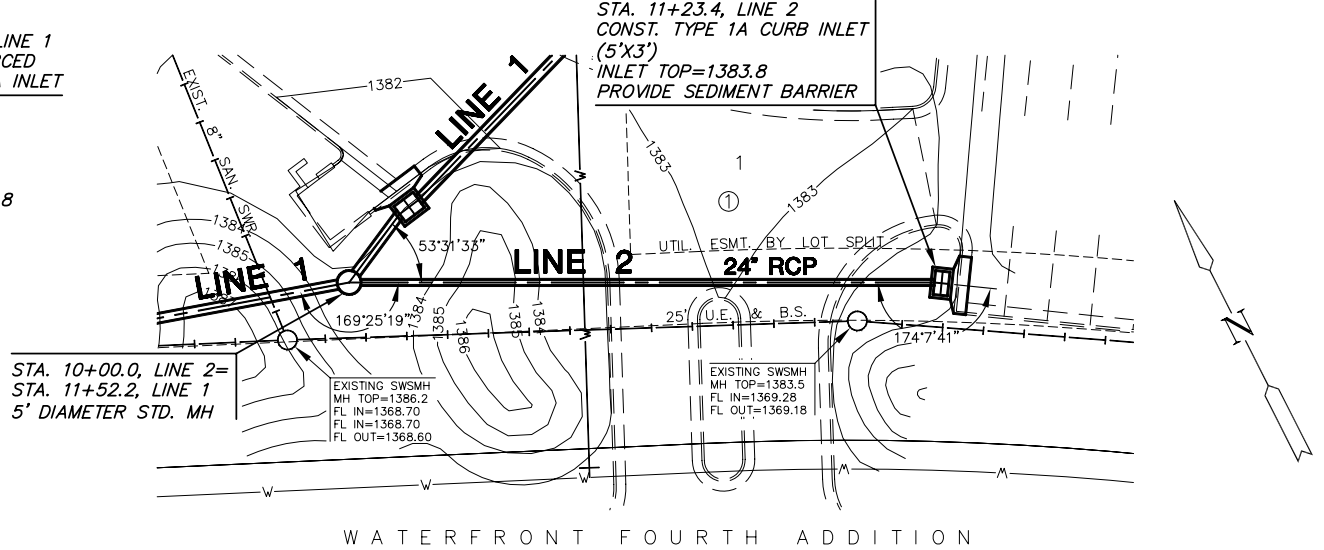

WATERFRONT FOURTH ADDITION

PLAN LINE 1
SCALE: 1"=20'

WATERFRONT FOURTH ADDITION

PLAN LINE 2
SCALE: 1"=20'

PROFILE LINE 1
SCALE: HORIZ. 1"=20'
SCALE: VERT. 1"=5'

PROFILE LINE 2
SCALE: HORIZ. 1"=20'
SCALE: VERT. 1"=5'