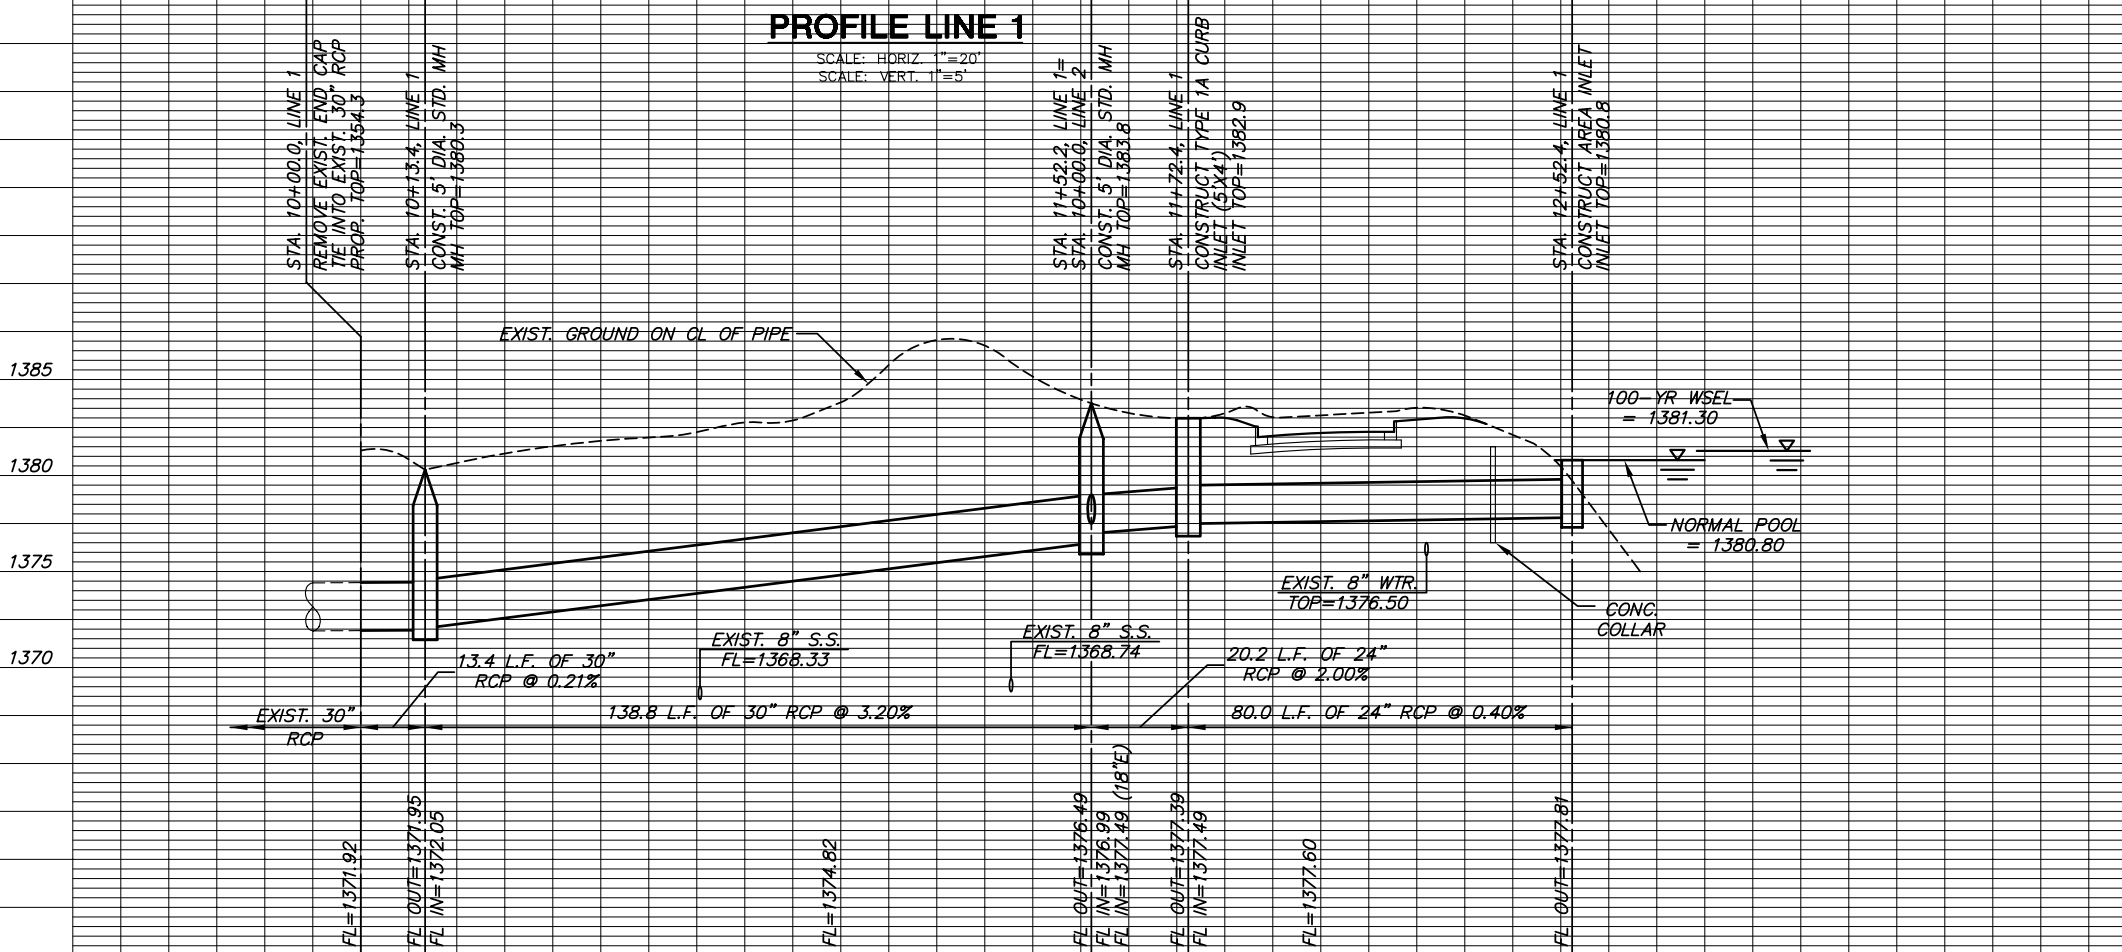

WATERFRONT FOURTH ADDITION

PLAN LINE 1
SCALE: 1"=20'

WATERFRONT FOURTH ADDITION

PLAN LINE 2
SCALE: 1"=20'

PROFILE LINE 1
SCALE: HORIZ. 1"=20'
SCALE: VERT. 1"=5'

PROFILE LINE 2
SCALE: HORIZ. 1"=20'
SCALE: VERT. 1"=5'