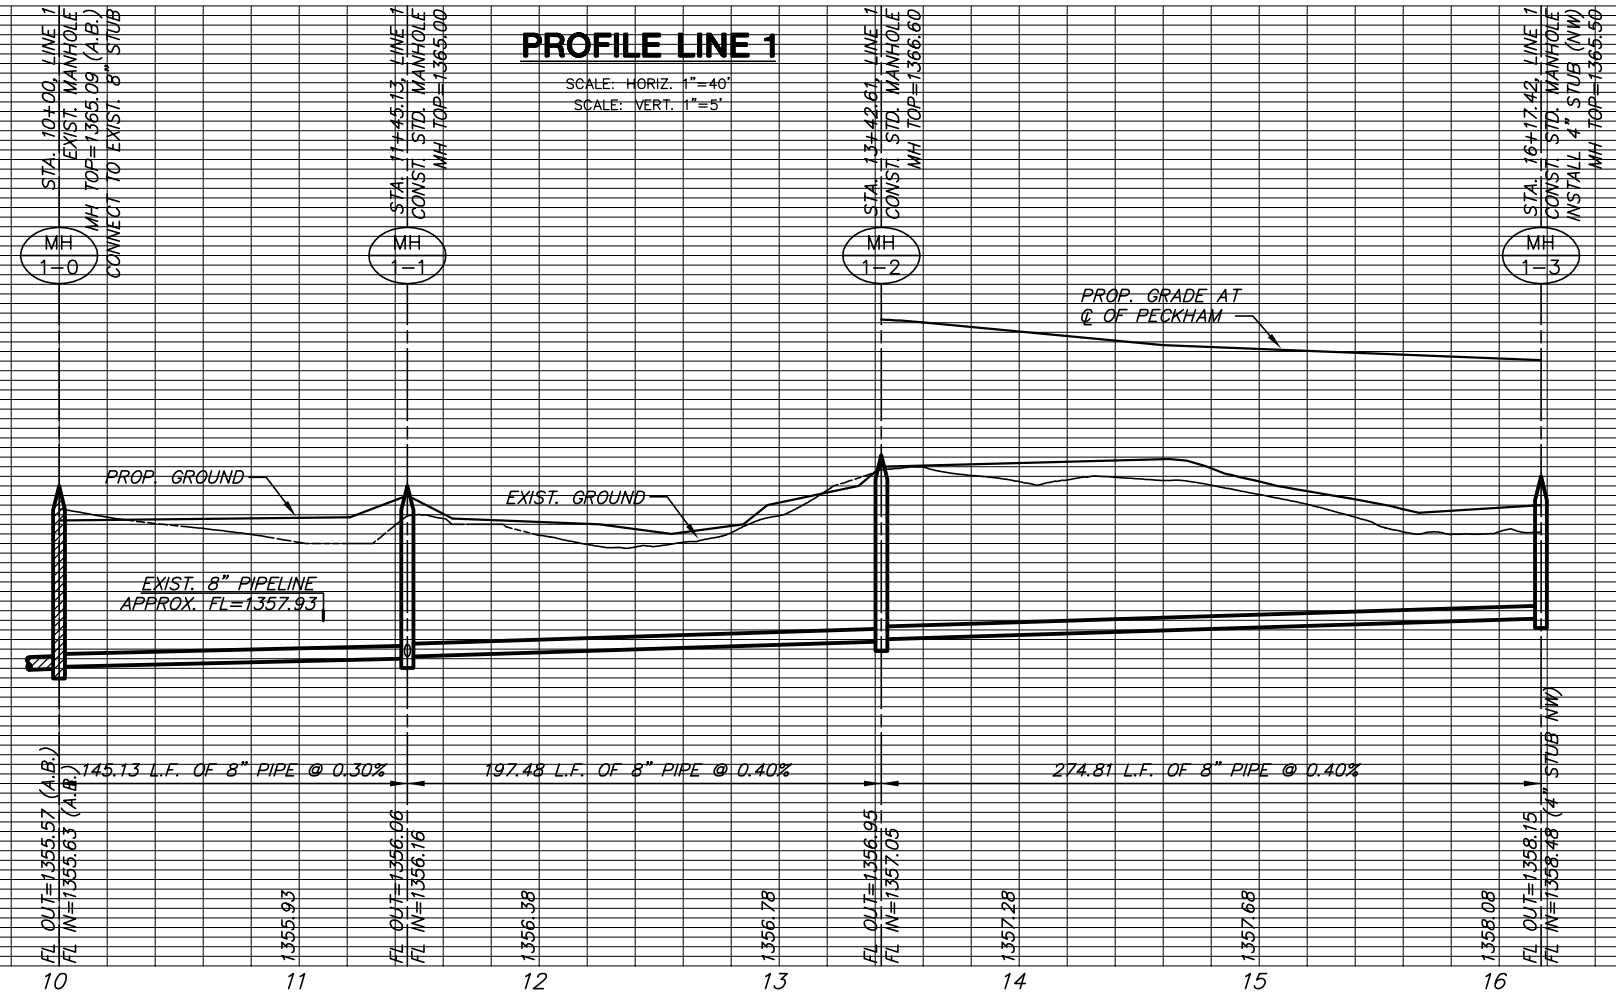

HAWTHORNE  
ADDITION

UNPLATTED

**PLAN LINE 1**  
SCALE: 1"=40'

HAWTHORNE  
ADDITION

**PROFILE LINE 1**  
SCALE: HORIZ. 1"=40'  
SCALE: VERT. 1"=5'