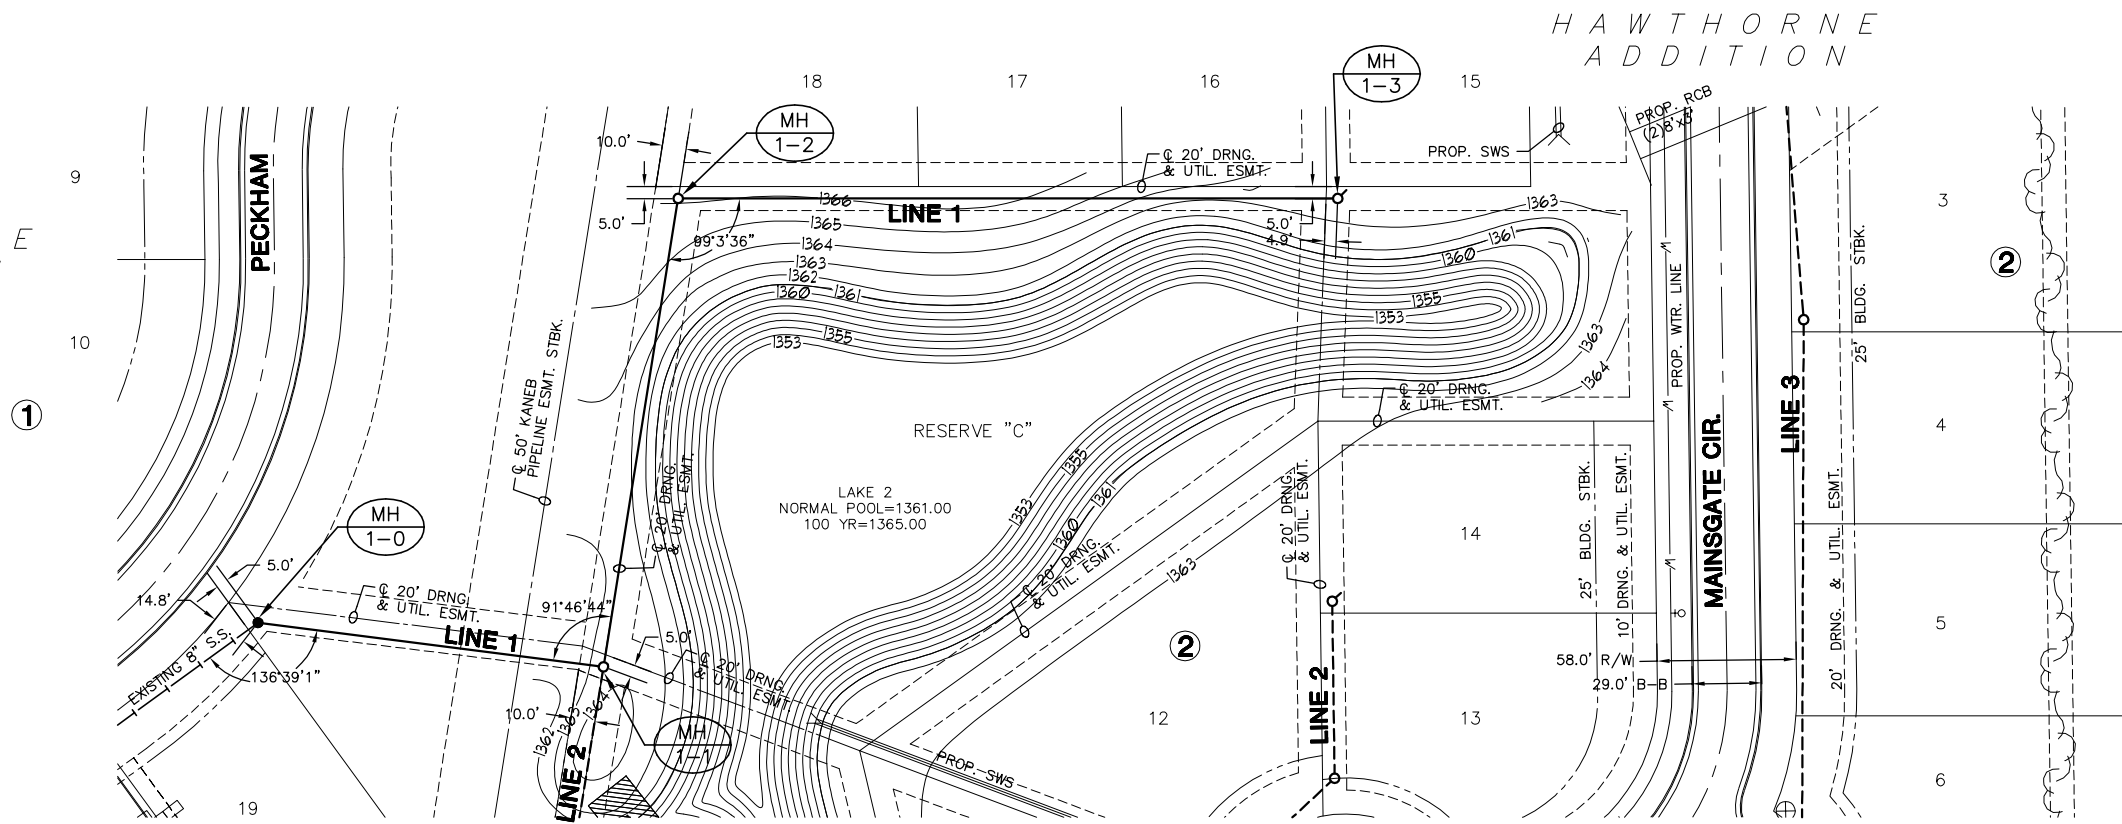

HAWTHORNE  
ADDITION

UNPLATTED

**PLAN LINE 1**  
SCALE: 1"=40'

HAWTHORNE  
ADDITION

**PROFILE LINE 1**  
SCALE: HORIZ. 1"=40'  
SCALE: VERT. 1"=5'