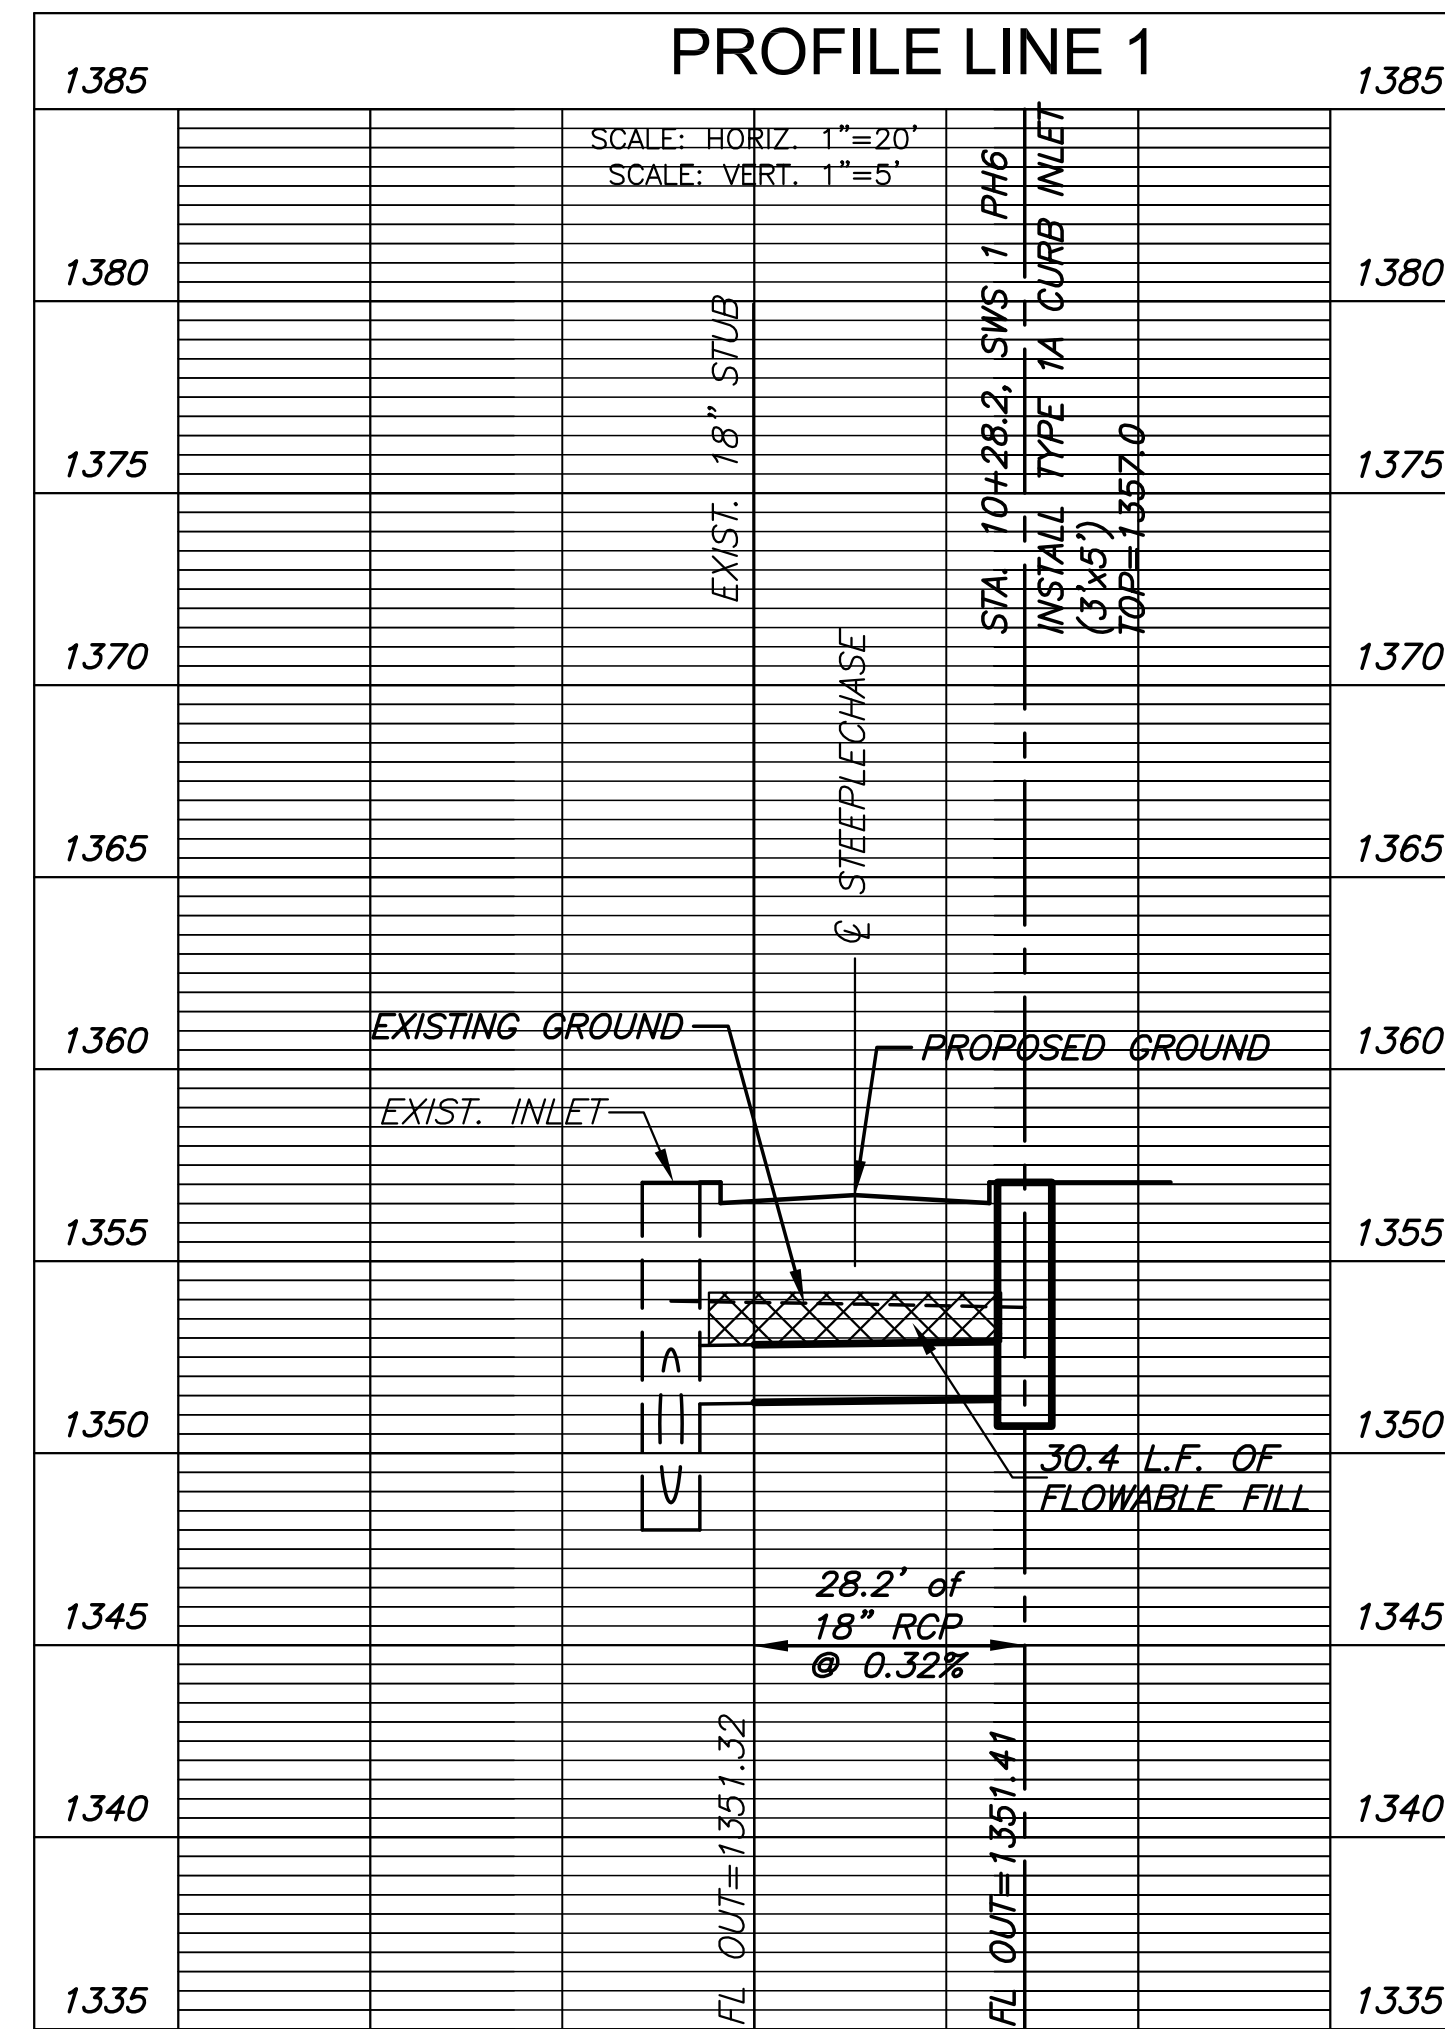

PLAN LINE 1

SWS LINE 1

PROJECT NO.	472-85059	
DATE	AUGUST 2013	
SCALE	AS SHOWN	
DESIGNED	DRAWN	CHECKED
AJK	KKL	GJA

#	---	###/###/###
NO.	REVISION	DATE

SHEET NO.