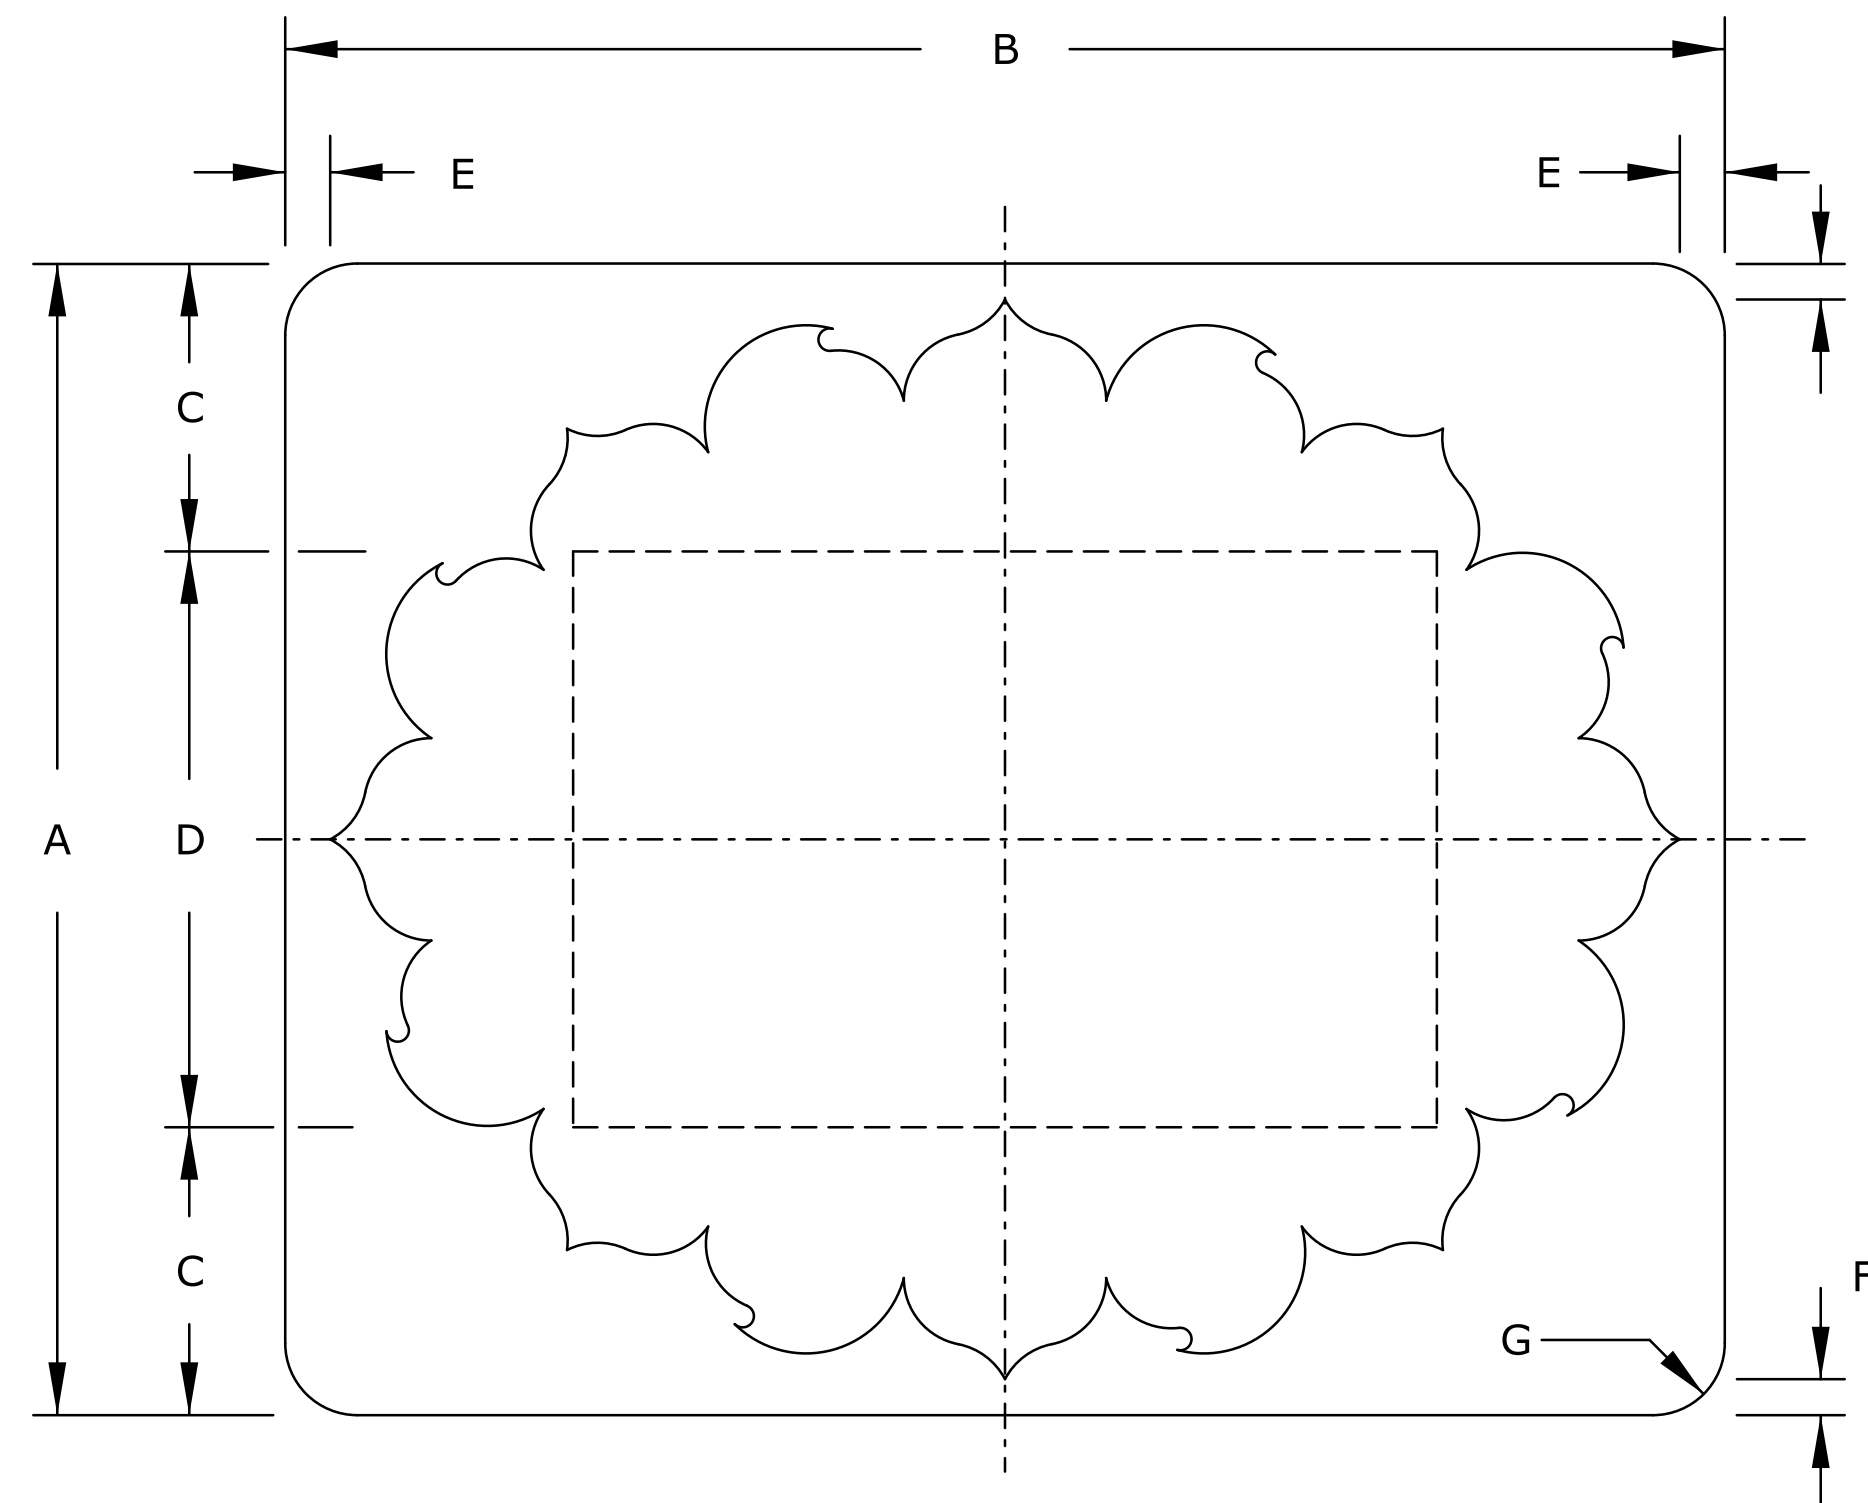

1 OR 2 DIGITS

3 DIGITS

COLORS
 BACKGROUND AROUND SUNFLOWER - BLACK
 SUNFLOWER - YELLOW
 NUMERALS - BLACK

SIZE	A	B	C	D	E	F	G
24 X 24	24	24	6	12	0.75	0.75	1.5
30 X 24	24	30	6	12	1	0.75	1.5

ALL DIMENSIONS IN INCHES.

NOTE:
 SEE PLAN, QUANTITY, OR SIGN DESIGN LAYOUT SHEETS FOR NUMERALS TO BE USED. THE NUMERALS SHALL BE SERIES "D" LEGEND. OPTICALLY SPACE NUMERALS ABOUT VERTICAL CENTERLINE.

SEE STANDARD PLAN SHEET TE590 FOR DETAILED SPECIFICATIONS.

ALL DIMENSIONS ARE IN INCHES.

NO.	DATE	REVISIONS	BY	APP'D

KANSAS DEPARTMENT OF TRANSPORTATION

PROCESSED SIGN DETAILS
 KANSAS ROUTE MARKERS

TE515 7/1/03

FHWA APPROVAL	7/22/2003	APP'D	Steven A. Buckley
DESIGNED	D.D.G. DETAILED	B.A.H. QUANTITIES	TRACED
DESIGN CK.	S.A.B. DETAIL CK.	D.D.G. QUAN. CK.	TRACE CK.