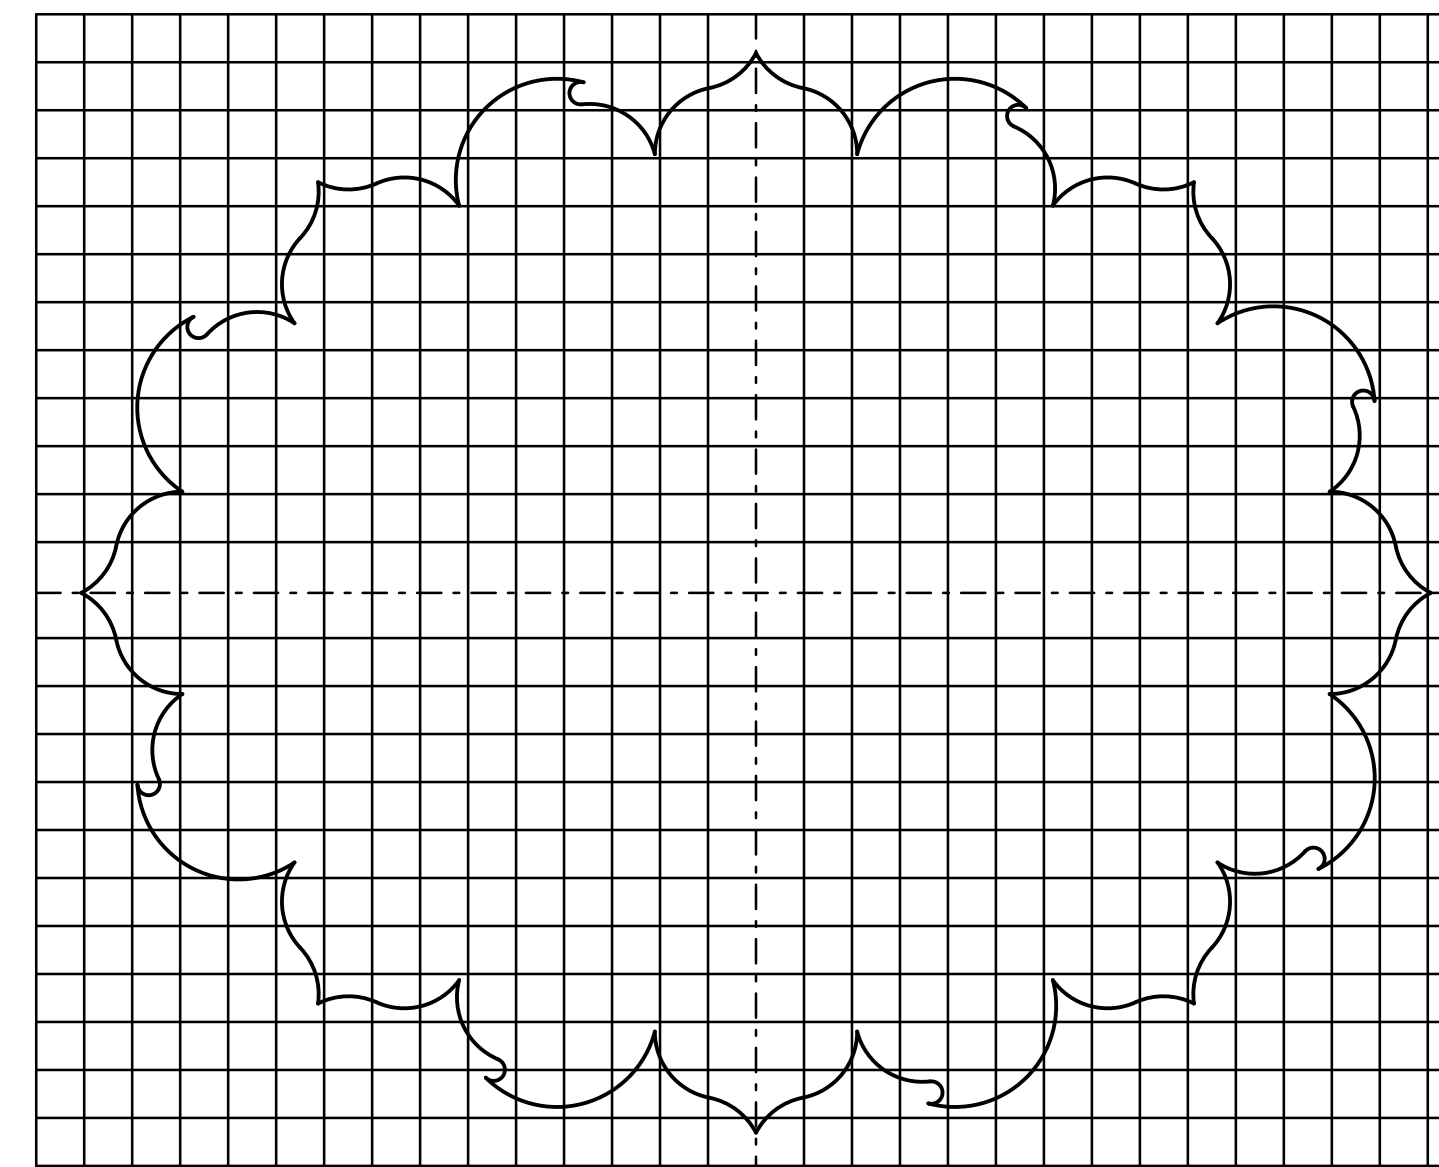

1 OR 2 DIGITS

3 DIGITS

COLORS
 BACKGROUND AROUND SUNFLOWER - BLACK
 SUNFLOWER - YELLOW
 NUMERALS - BLACK

SIZE	A	B	C	D	E	F	G
24 X 24	24	24	6	12	0.75	0.75	1.5
30 X 24	24	30	6	12	1	0.75	1.5

ALL DIMENSIONS IN INCHES.

NOTE:
 SEE PLAN, QUANTITY, OR SIGN DESIGN LAYOUT SHEETS FOR NUMERALS TO BE USED. THE NUMERALS SHALL BE SERIES "D" LEGEND. OPTICALLY SPACE NUMERALS ABOUT VERTICAL CENTERLINE.

SEE STANDARD PLAN SHEET TE590 FOR DETAILED SPECIFICATIONS.

ALL DIMENSIONS ARE IN INCHES.

NO.	DATE	REVISIONS	BY	APP'D

KANSAS DEPARTMENT OF TRANSPORTATION

PROCESSED SIGN DETAILS
 KANSAS ROUTE MARKERS

TE515 7/1/03

FHWA APPROVAL	7/22/2003	APP'D	Steven A. Buckley
DESIGNED	D.D.G. DETAILED	B.A.H. QUANTITIES	TRACED
DESIGN CK.	S.A.B. DETAIL CK.	D.D.G. QUAN. CK.	TRACE CK.