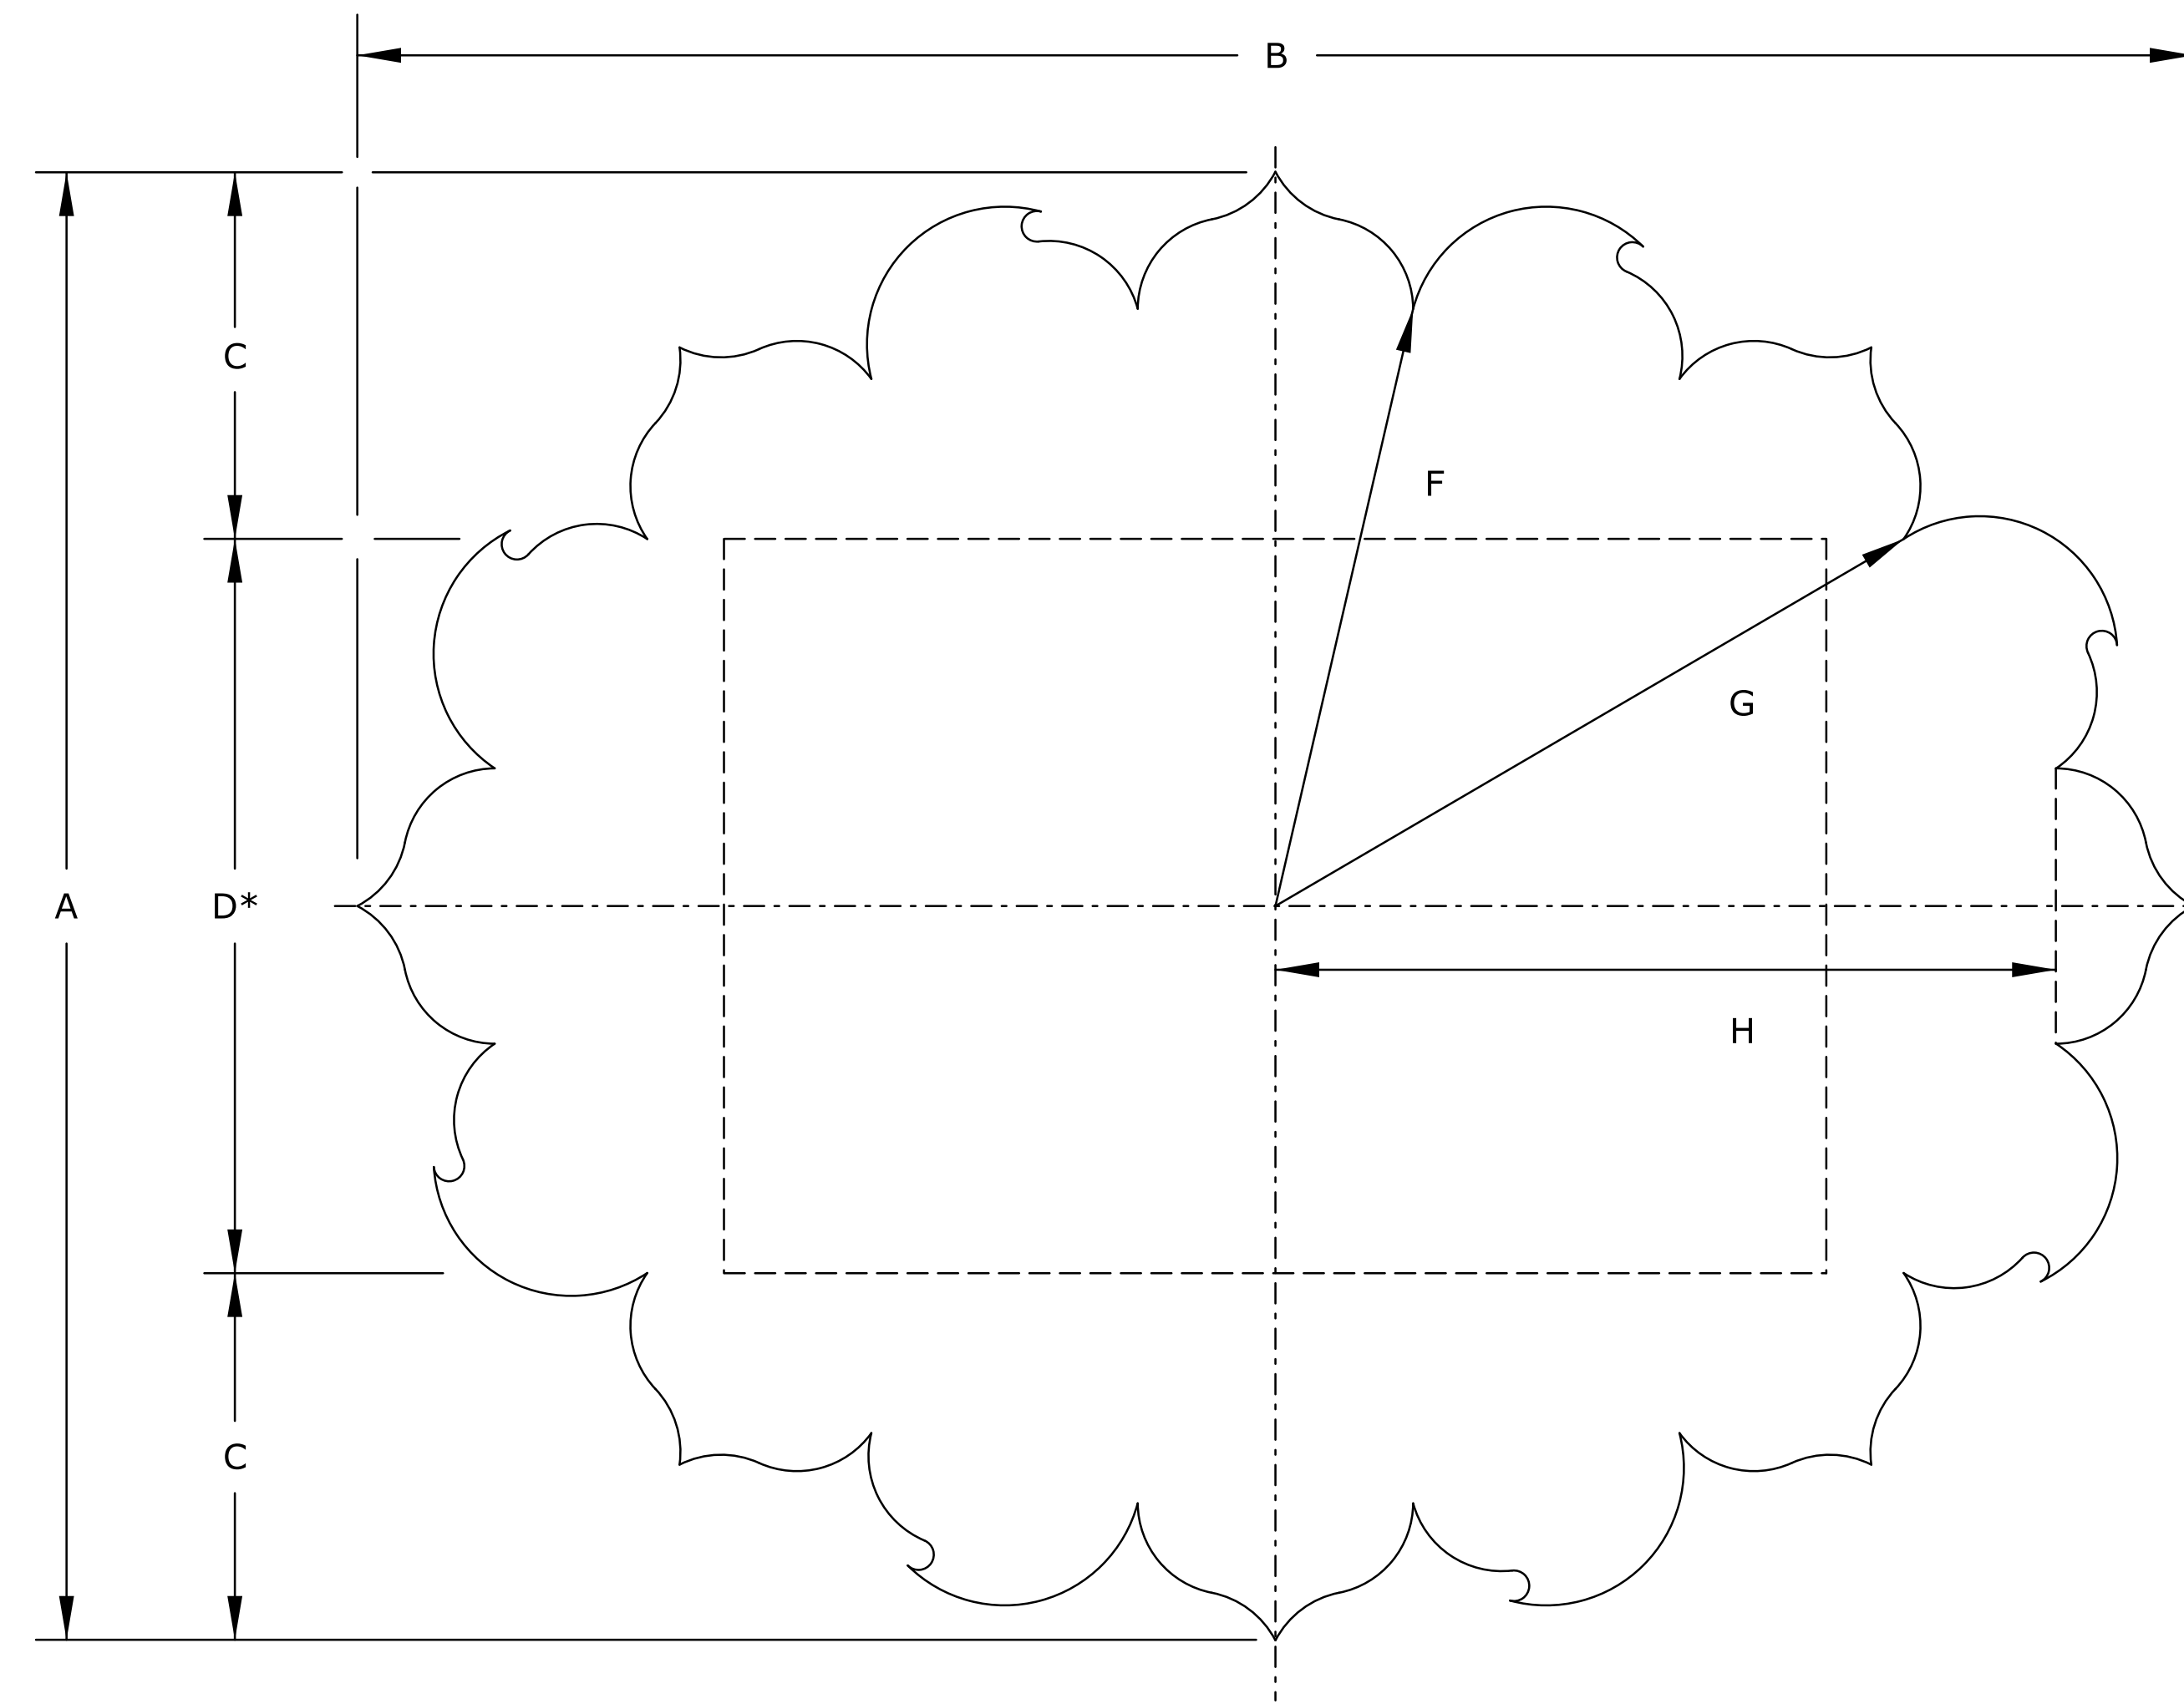

1 OR 2 DIGITS

3 DIGITS

PETALS

SIZE	A	B	C	D*	E	F	G	H	J	K	L	M
24" X 24"	24	24	1/4	12 D	10 1/4	-	-	-	4	1 7/8	1 1/4	1/4
36" X 36"	36	36	9	18 D	15 3/8	-	-	-	1/4	3	1 7/8	3/8
30" X 24"	24	36	1/4	12 D	-	10	12	12 3/4	4 1/2	2 1/4	1 1/2	1/4
45" X 36"	36	45	9	18 D	-	15	18	19	6 3/4	3 3/8	2 1/4	3/8

ALL DIMENSIONS IN INCHES.

D* - NUMERALS OPTICALLY SPACED ABOUT VERTICAL CENTERLINE

COLORS:
BACKGROUND - YELLOW
LEGEND - BLACK

ALL DIMENSIONS ARE IN INCHES.

NO.	DATE	REVISIONS	BY	APP'D

KANSAS DEPARTMENT OF TRANSPORTATION
GUIDE SIGN
LEGEND DETAILS
KANSAS ROUTE SHIELDS