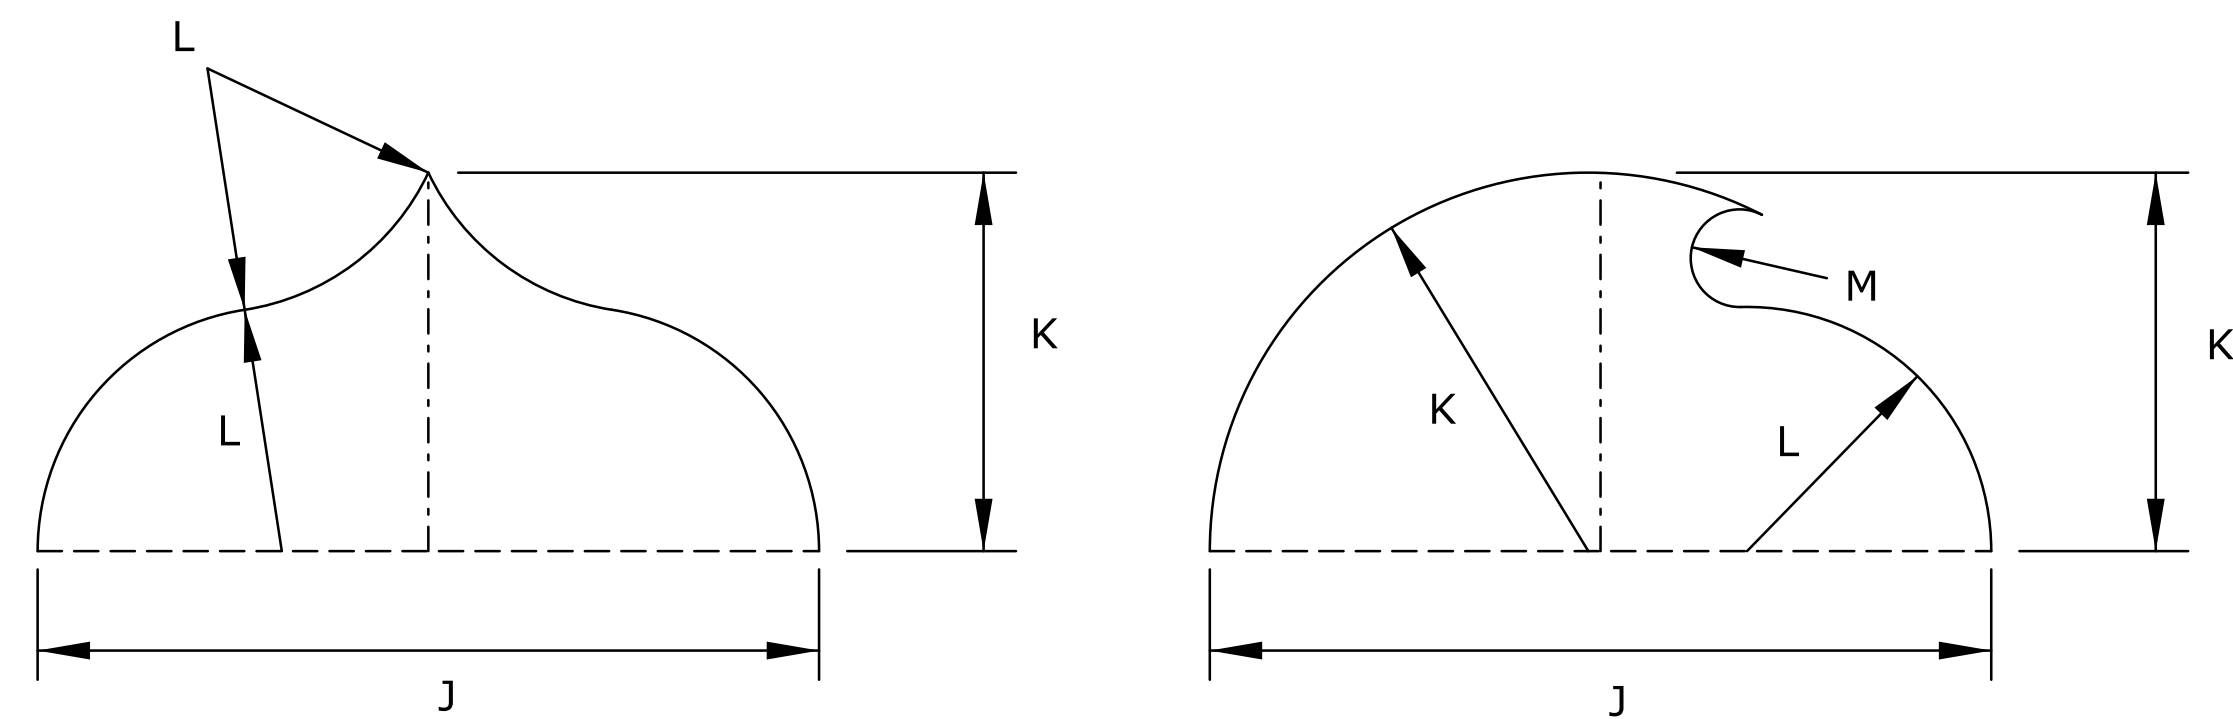

1 OR 2 DIGITS

3 DIGITS

PETALS

SIZE	A	B	C	D*	E	F	G	H	J	K	L	M
24" X 24"	24	24	1/4	12 D	10 1/4	-	-	-	4	1 7/8	1 1/4	1/4
36" X 36"	36	36	9	18 D	15 3/8	-	-	-	1/4	3	1 7/8	3/8
30" X 24"	24	36	1/4	12 D	-	10	12	12 3/4	4 1/2	2 1/4	1 1/2	1/4
45" X 36"	36	45	9	18 D	-	15	18	19	6 3/4	3 3/8	2 1/4	3/8

ALL DIMENSIONS IN INCHES.

D* - NUMERALS OPTICALLY SPACED ABOUT VERTICAL CENTERLINE

COLORS:
BACKGROUND - YELLOW
LEGEND - BLACK

ALL DIMENSIONS ARE IN INCHES.

NO.	DATE	REVISIONS	BY	APP'D

KANSAS DEPARTMENT OF TRANSPORTATION
GUIDE SIGN
LEGEND DETAILS
KANSAS ROUTE SHIELDS