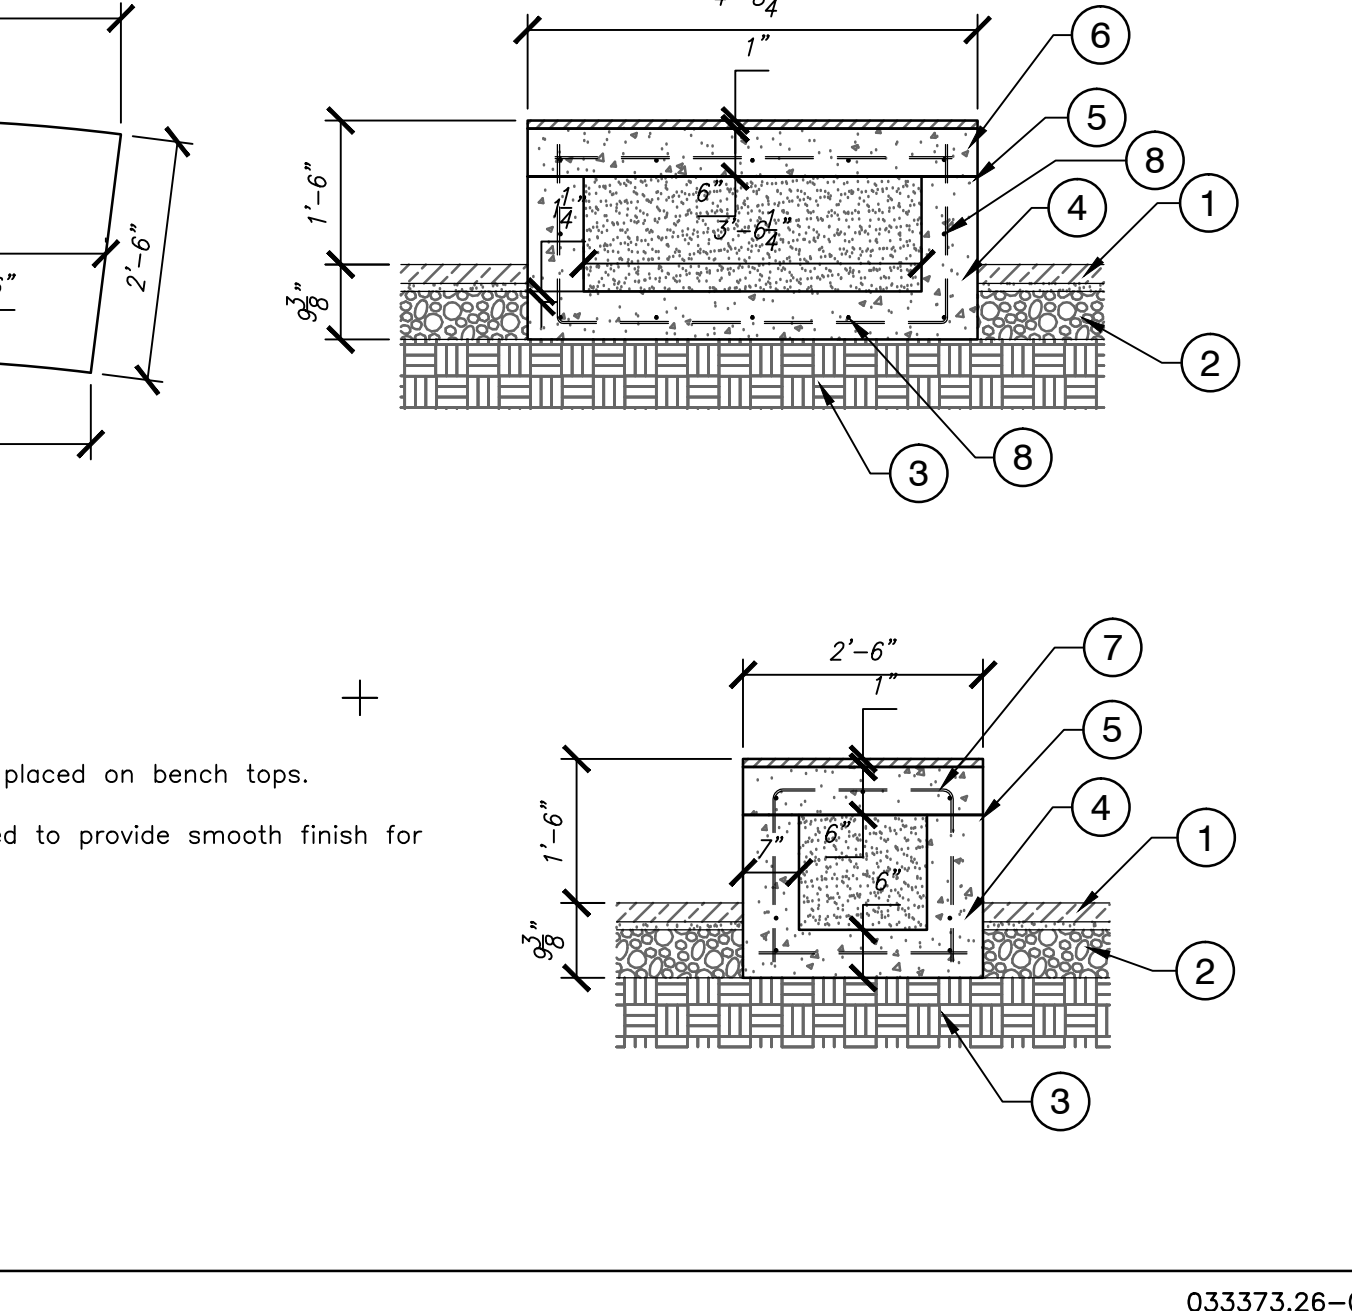

1 ART WALL 1
1/2" = 1'-0" 0330-05

2 ART WALL 2
1/2" = 1'-0" 0330-06

4 ART WALL 3
1/2" = 1'-0" 0330-08

5 PILLAR FOUNDATIONS
1/2" = 1'-0"

6 INNER RING SEAT
1/2" = 1'-0" 0330-12

7 OUTER RING SEATS
1/2" = 1'-0" 033373.26-03