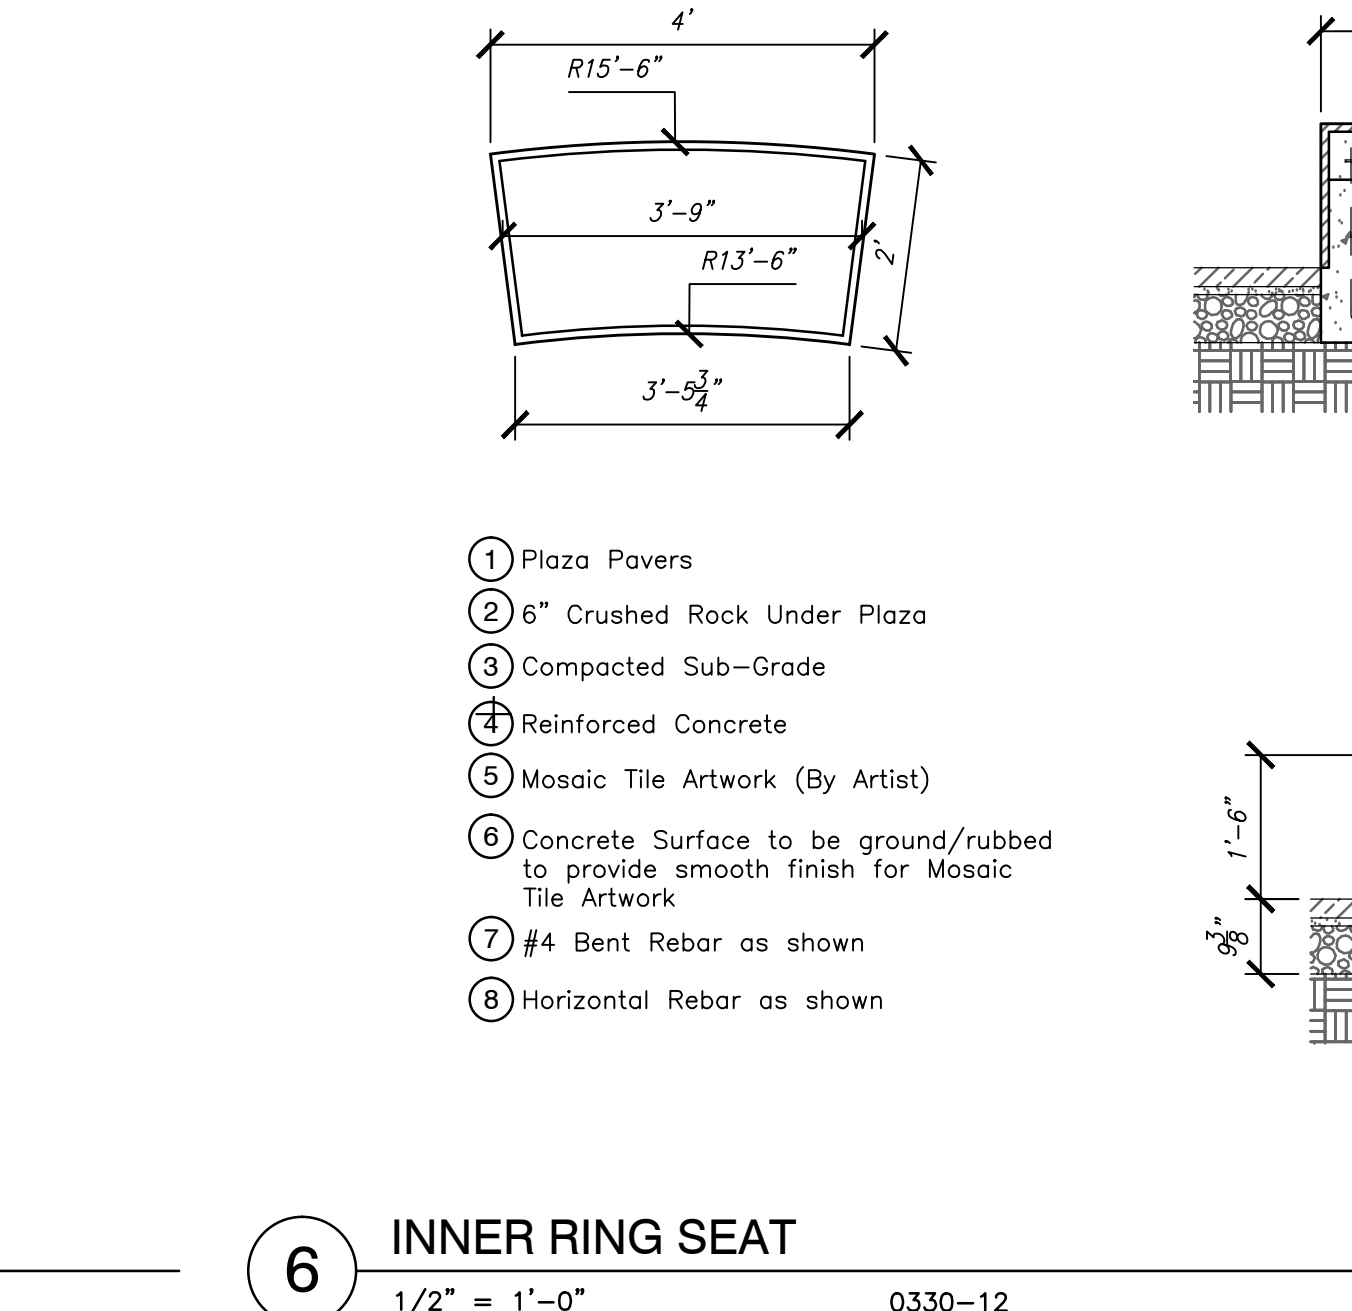

1 ART WALL 1
1/2" = 1'-0" 0330-05

2 ART WALL 2
1/2" = 1'-0" 0330-06

4 ART WALL 3
1/2" = 1'-0" 0330-08

5 PILLAR FOUNDATIONS
1/2" = 1'-0"

6 INNER RING SEAT
1/2" = 1'-0" 0330-12

7 OUTER RING SEATS
1/2" = 1'-0" 033373.26-03