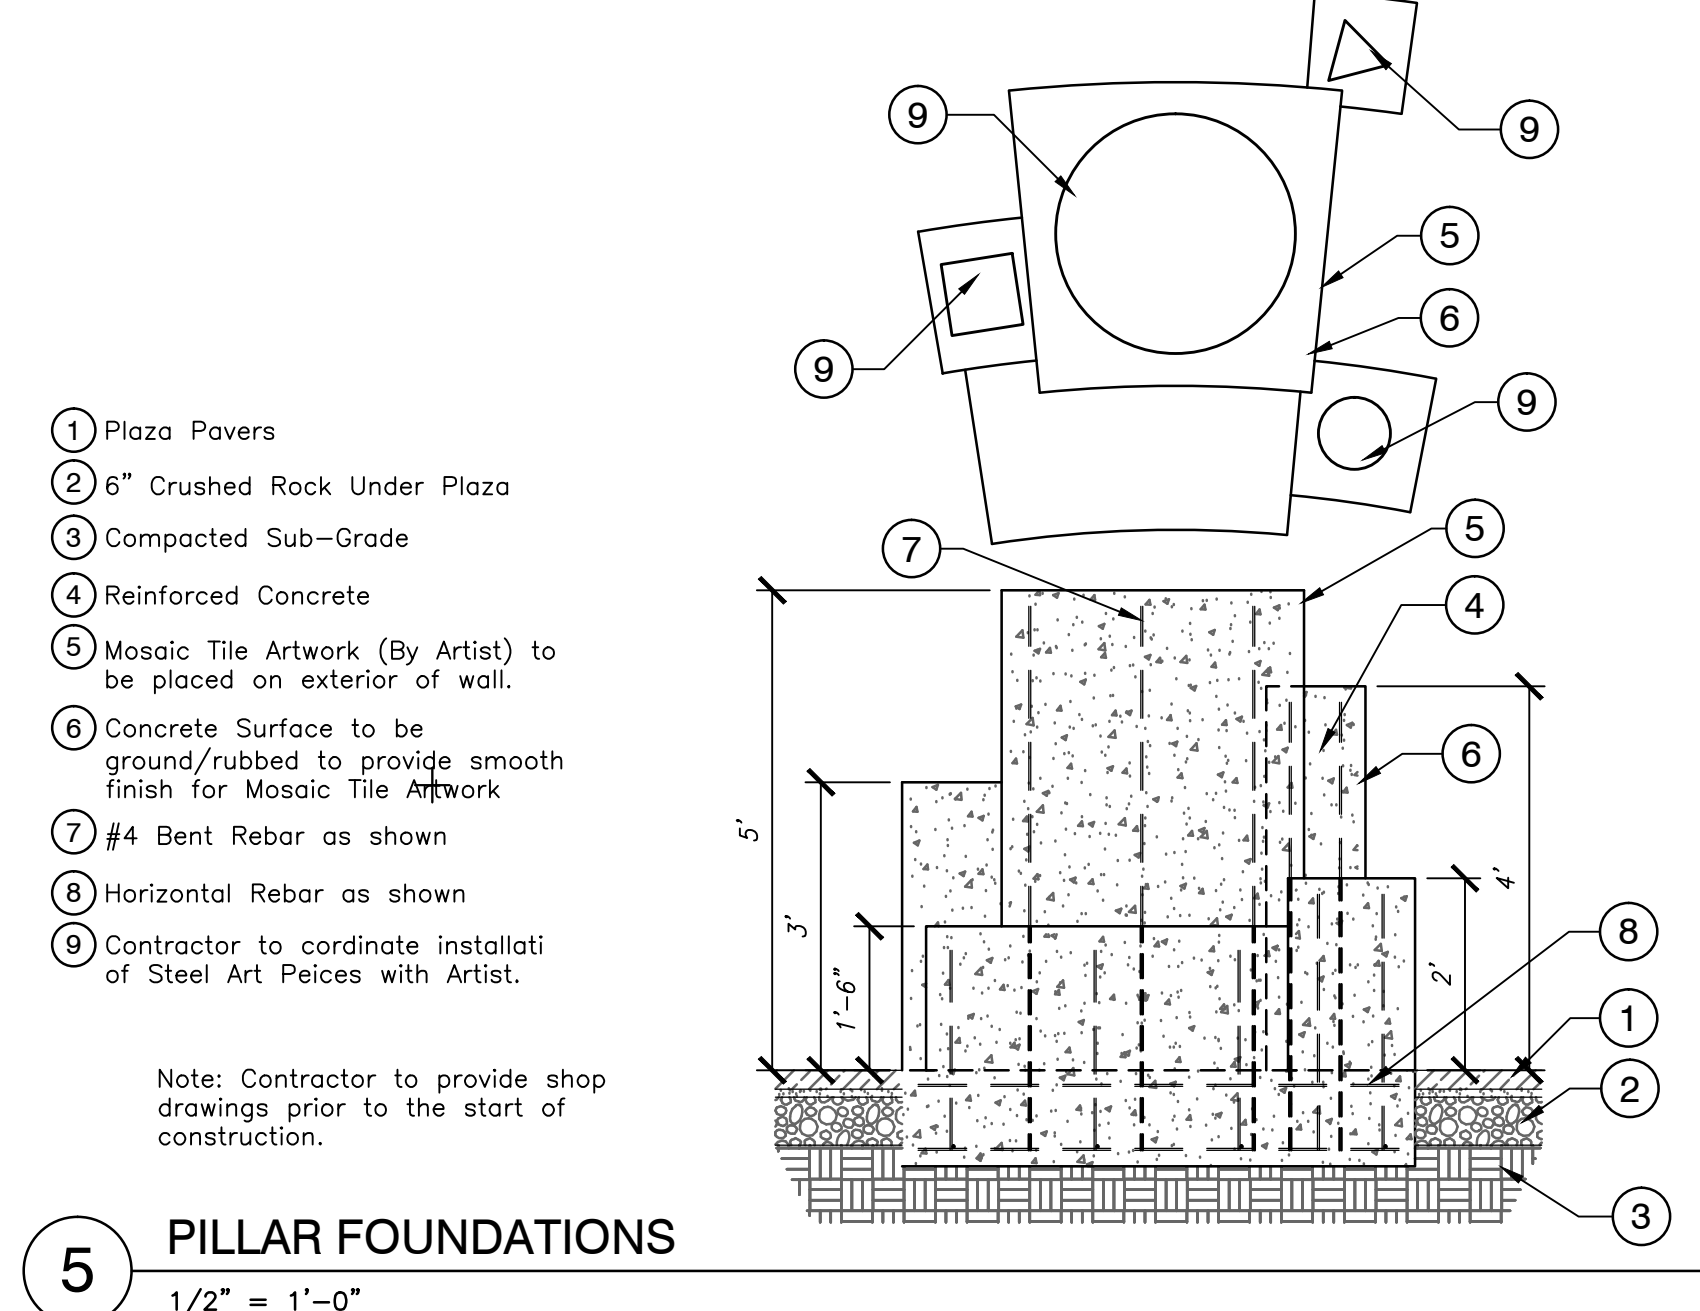

1 ART WALL 1
1/2" = 1'-0" 0330-05

2 ART WALL 2
1/2" = 1'-0" 0330-06

4 ART WALL 3
1/2" = 1'-0" 0330-08

5 PILLAR FOUNDATIONS
1/2" = 1'-0"

6 INNER RING SEAT
1/2" = 1'-0" 0330-12

7 OUTER RING SEATS
1/2" = 1'-0" 033373.26-03