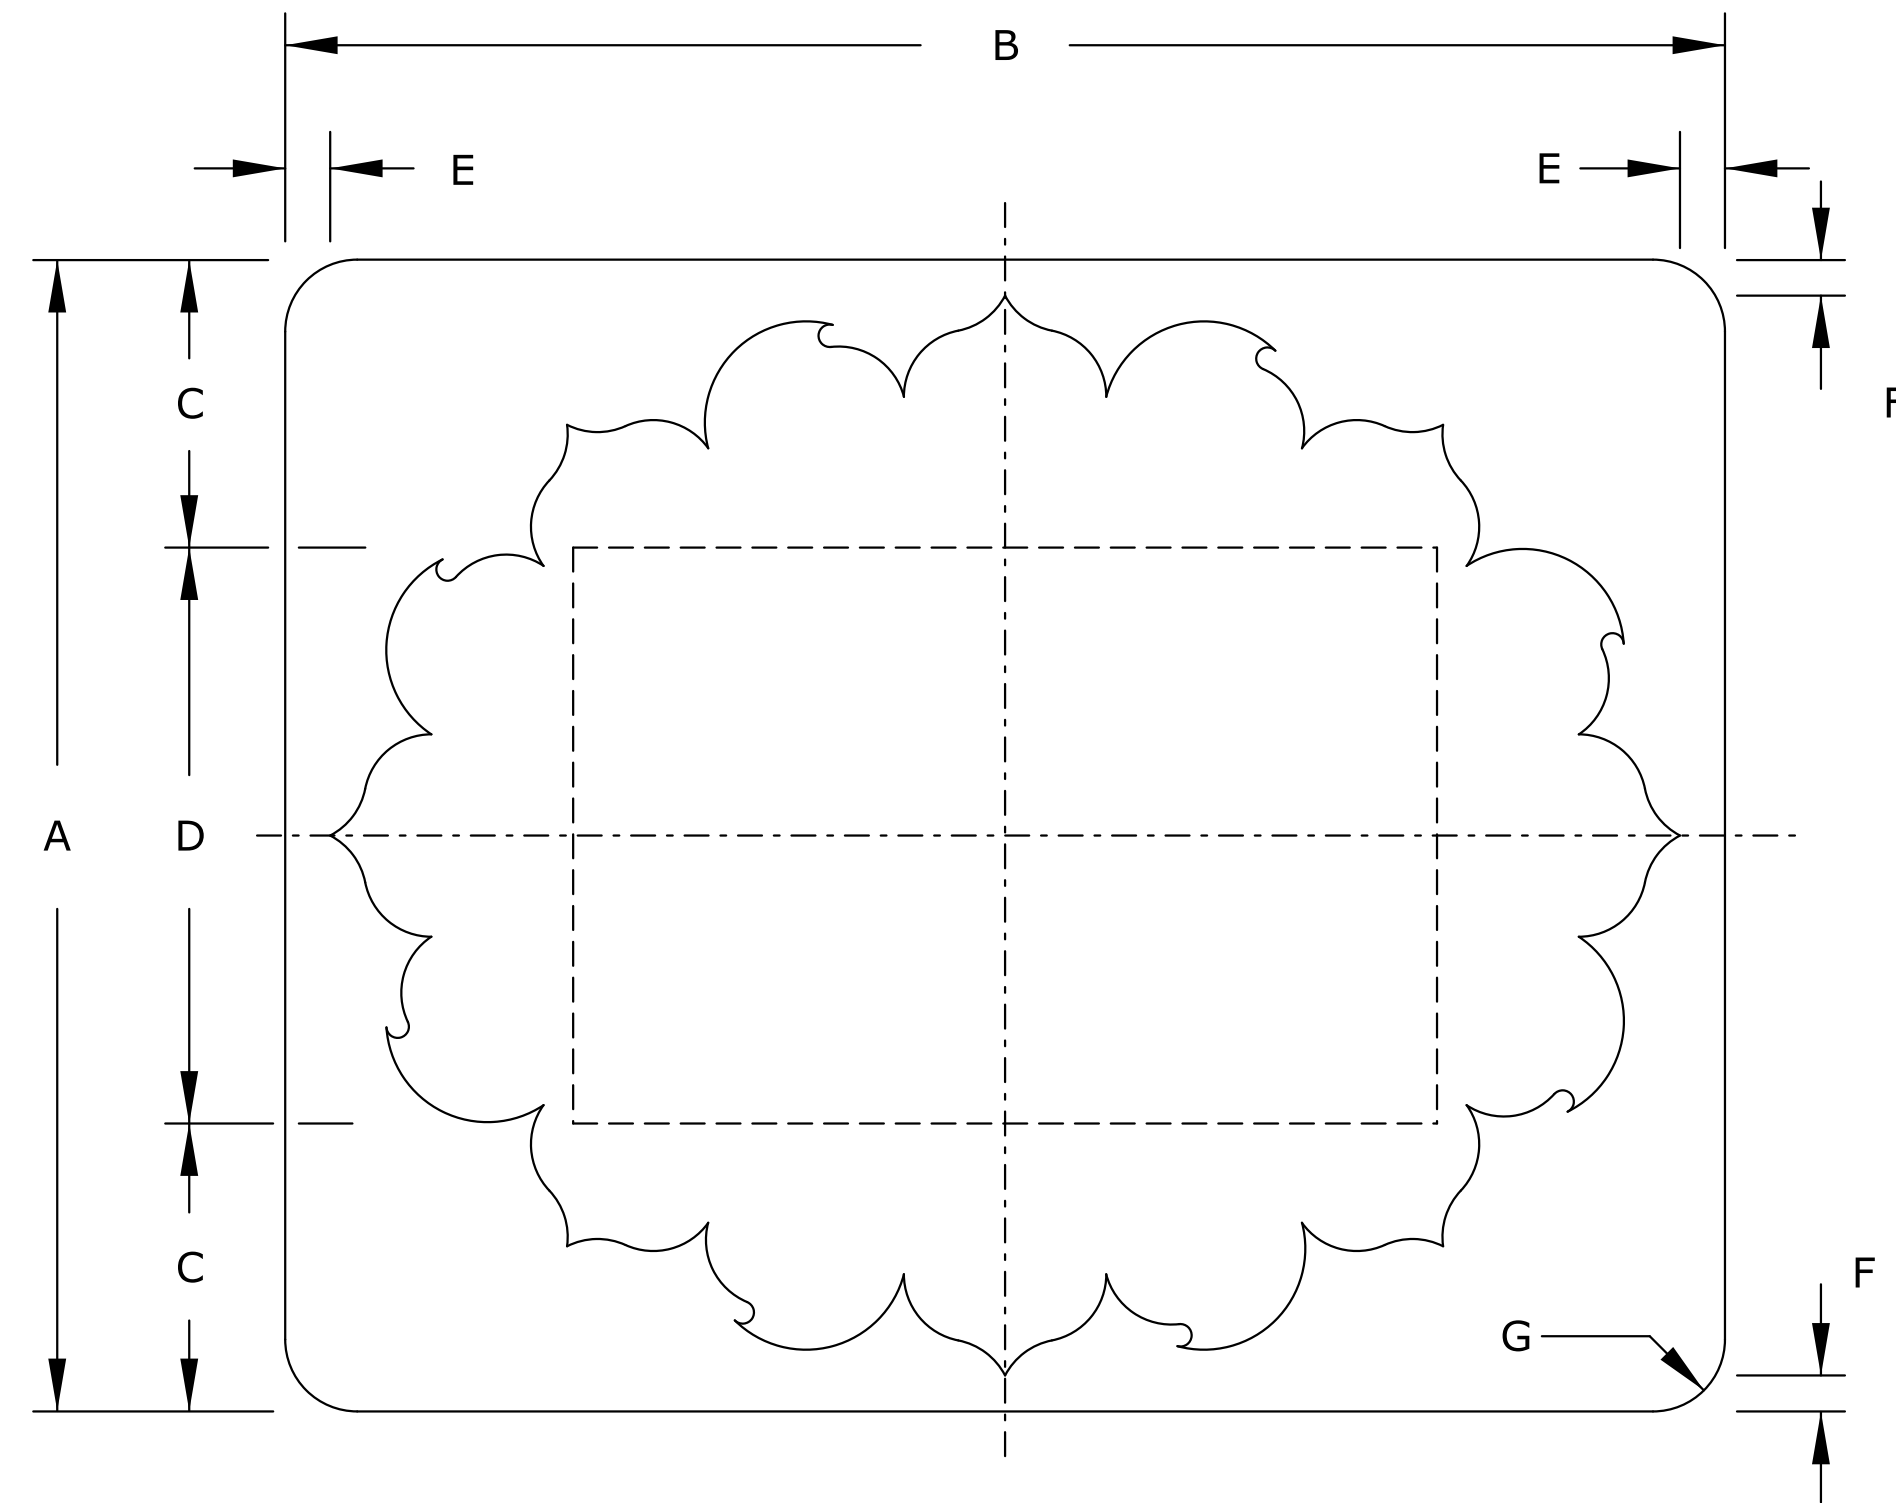

1 OR 2 DIGITS

3 DIGITS

COLORS
 BACKGROUND AROUND SUNFLOWER - BLACK
 SUNFLOWER - YELLOW
 NUMERALS - BLACK

SIZE	A	B	C	D	E	F	G
24 X 24	24	24	6	12	0.75	0.75	1.5
30 X 24	24	30	6	12	1	0.75	1.5

ALL DIMENSIONS IN INCHES.

NOTE:
 SEE PLAN, QUANTITY, OR SIGN DESIGN LAYOUT SHEETS FOR NUMERALS TO BE USED. THE NUMERALS SHALL BE SERIES "D" LEGEND. OPTICALLY SPACE NUMERALS ABOUT VERTICAL CENTERLINE.

SEE STANDARD PLAN SHEET TE590 FOR DETAILED SPECIFICATIONS.

ALL DIMENSIONS ARE IN INCHES.

NO.	DATE	REVISIONS	BY	APP'D
KANSAS DEPARTMENT OF TRANSPORTATION				
PROCESSED SIGN DETAILS KANSAS ROUTE MARKERS				
TE515				7/1/03
FHWA APPROVAL	7/22/2003	APP'D	Steven A. Buckley	
DESIGNED	D.D.G. DETAILED	B.A.H. QUANTITIES	TRACED	
DESIGN CK.	S.A.B. DETAIL CK.	D.D.G. QUAN. CK.	TRACE CK.	