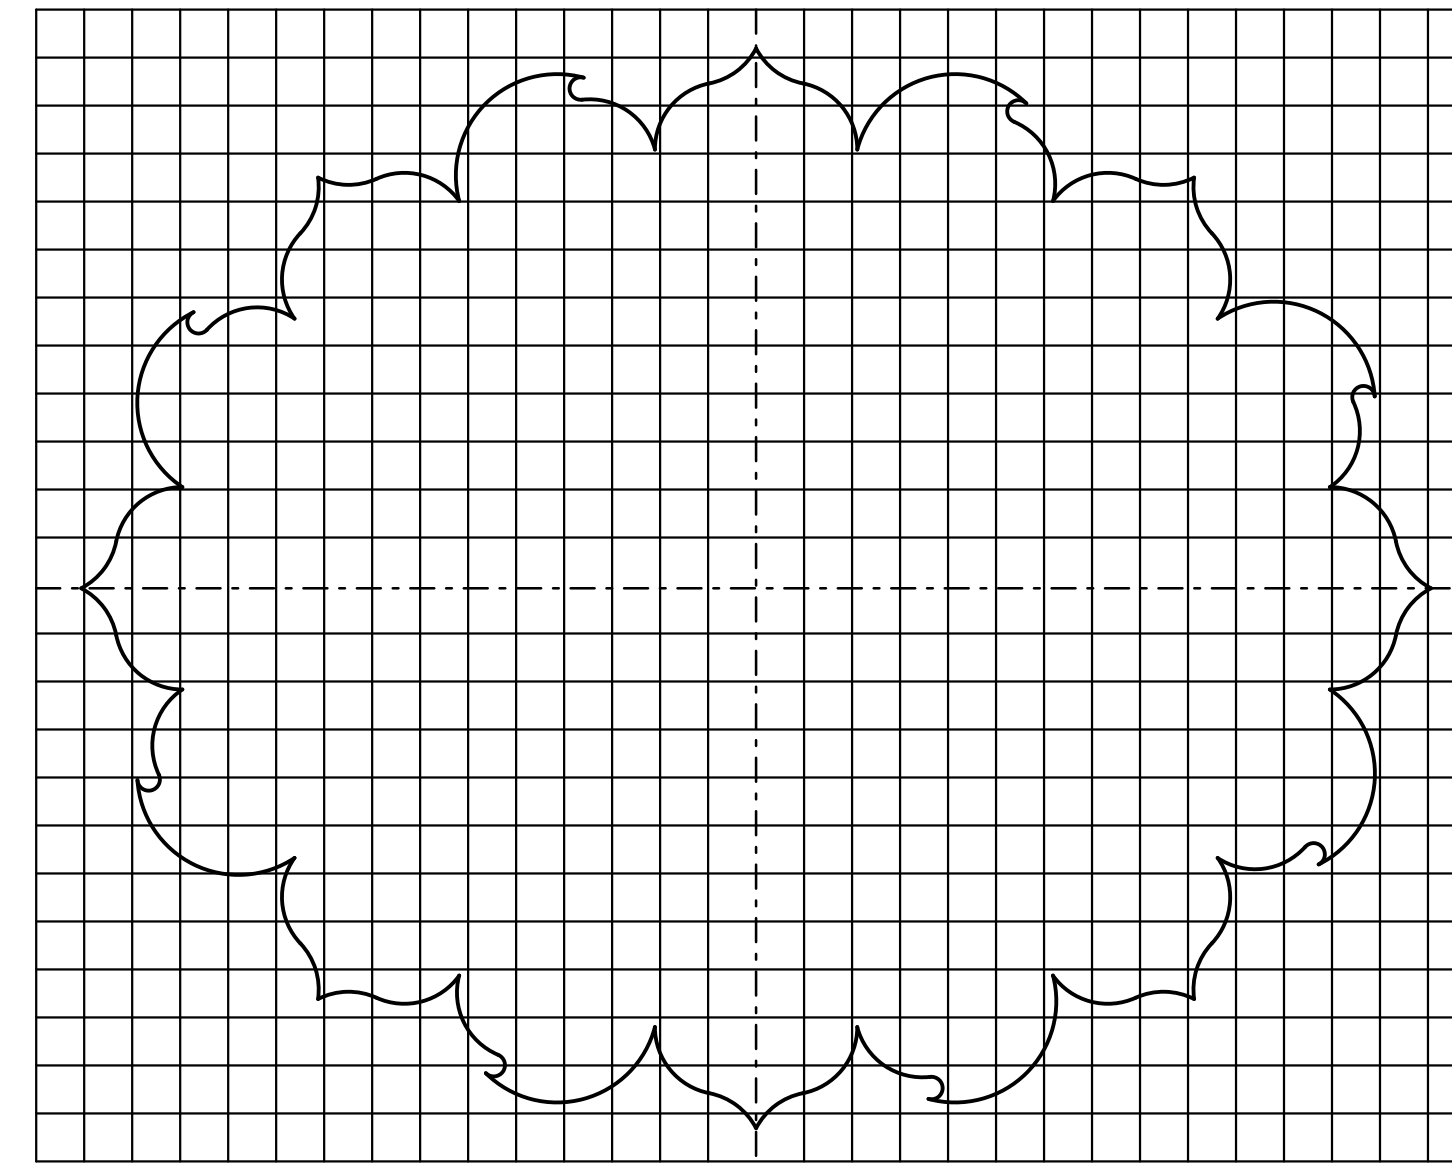

1 OR 2 DIGITS

3 DIGITS

COLORS
 BACKGROUND AROUND SUNFLOWER - BLACK
 SUNFLOWER - YELLOW
 NUMERALS - BLACK

SIZE	A	B	C	D	E	F	G
24 X 24	24	24	6	12	0.75	0.75	1.5
30 X 24	24	30	6	12	1	0.75	1.5

ALL DIMENSIONS IN INCHES.

NOTE:
 SEE PLAN, QUANTITY, OR SIGN DESIGN LAYOUT SHEETS FOR NUMERALS TO BE USED. THE NUMERALS SHALL BE SERIES "D" LEGEND. OPTICALLY SPACE NUMERALS ABOUT VERTICAL CENTERLINE.

SEE STANDARD PLAN SHEET TE590 FOR DETAILED SPECIFICATIONS.

ALL DIMENSIONS ARE IN INCHES.

NO.	DATE	REVISIONS	BY	APP'D
KANSAS DEPARTMENT OF TRANSPORTATION				
PROCESSED SIGN DETAILS KANSAS ROUTE MARKERS				
TE515				7/1/03
FHWA APPROVAL	7/22/2003	APP'D	Steven A. Buckley	
DESIGNED	D.D.G. DETAILED	B.A.H. QUANTITIES	TRACED	
DESIGN CK.	S.A.B. DETAIL CK.	D.D.G. QUAN. CK.	TRACE CK.	