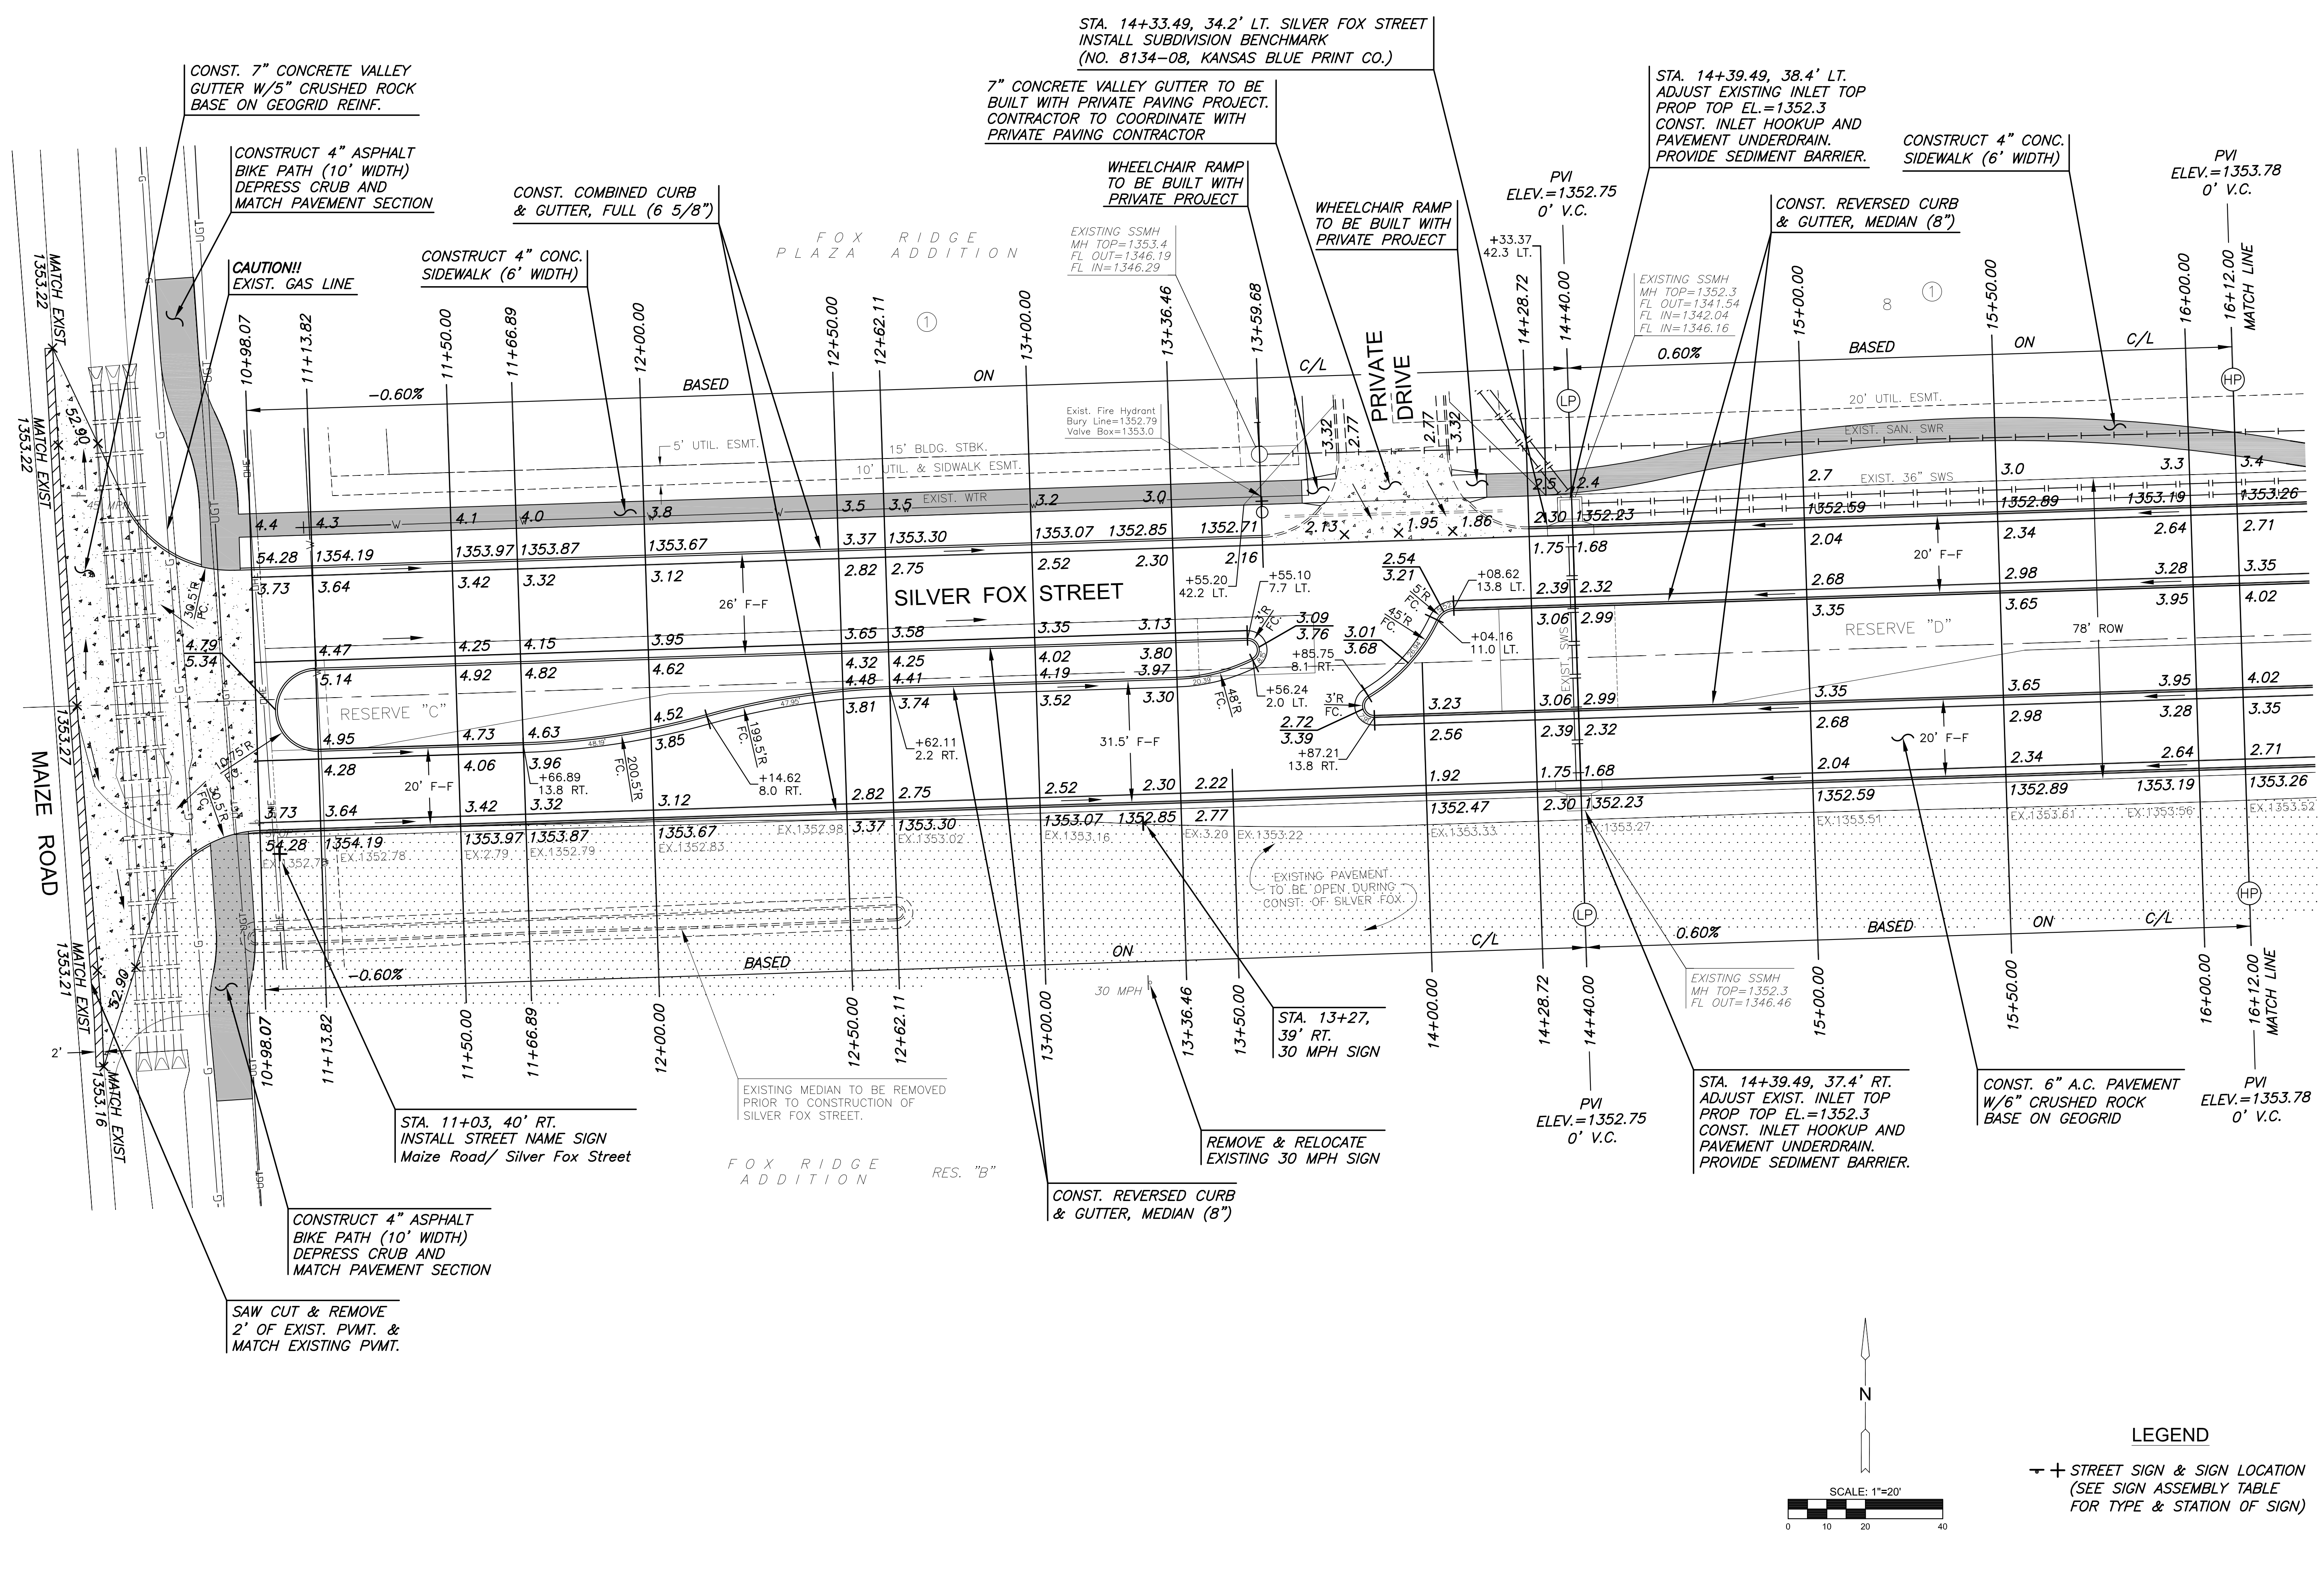

FOX RIDGE PLAZA ADDITION

SILVER FOX STREET

PROJECT NO.	472-85166	
DATE	JULY 2015	
SCALE	1"=20'	
DESIGNED	DRAWN	CHECKED
DFL	JWC	GJA

NO.	REVISION	DATE

SHEET NO. 9 OF 33

LEGEND

➤ + STREET SIGN & SIGN LOCATION
(SEE SIGN ASSEMBLY TABLE FOR TYPE & STATION OF SIGN)