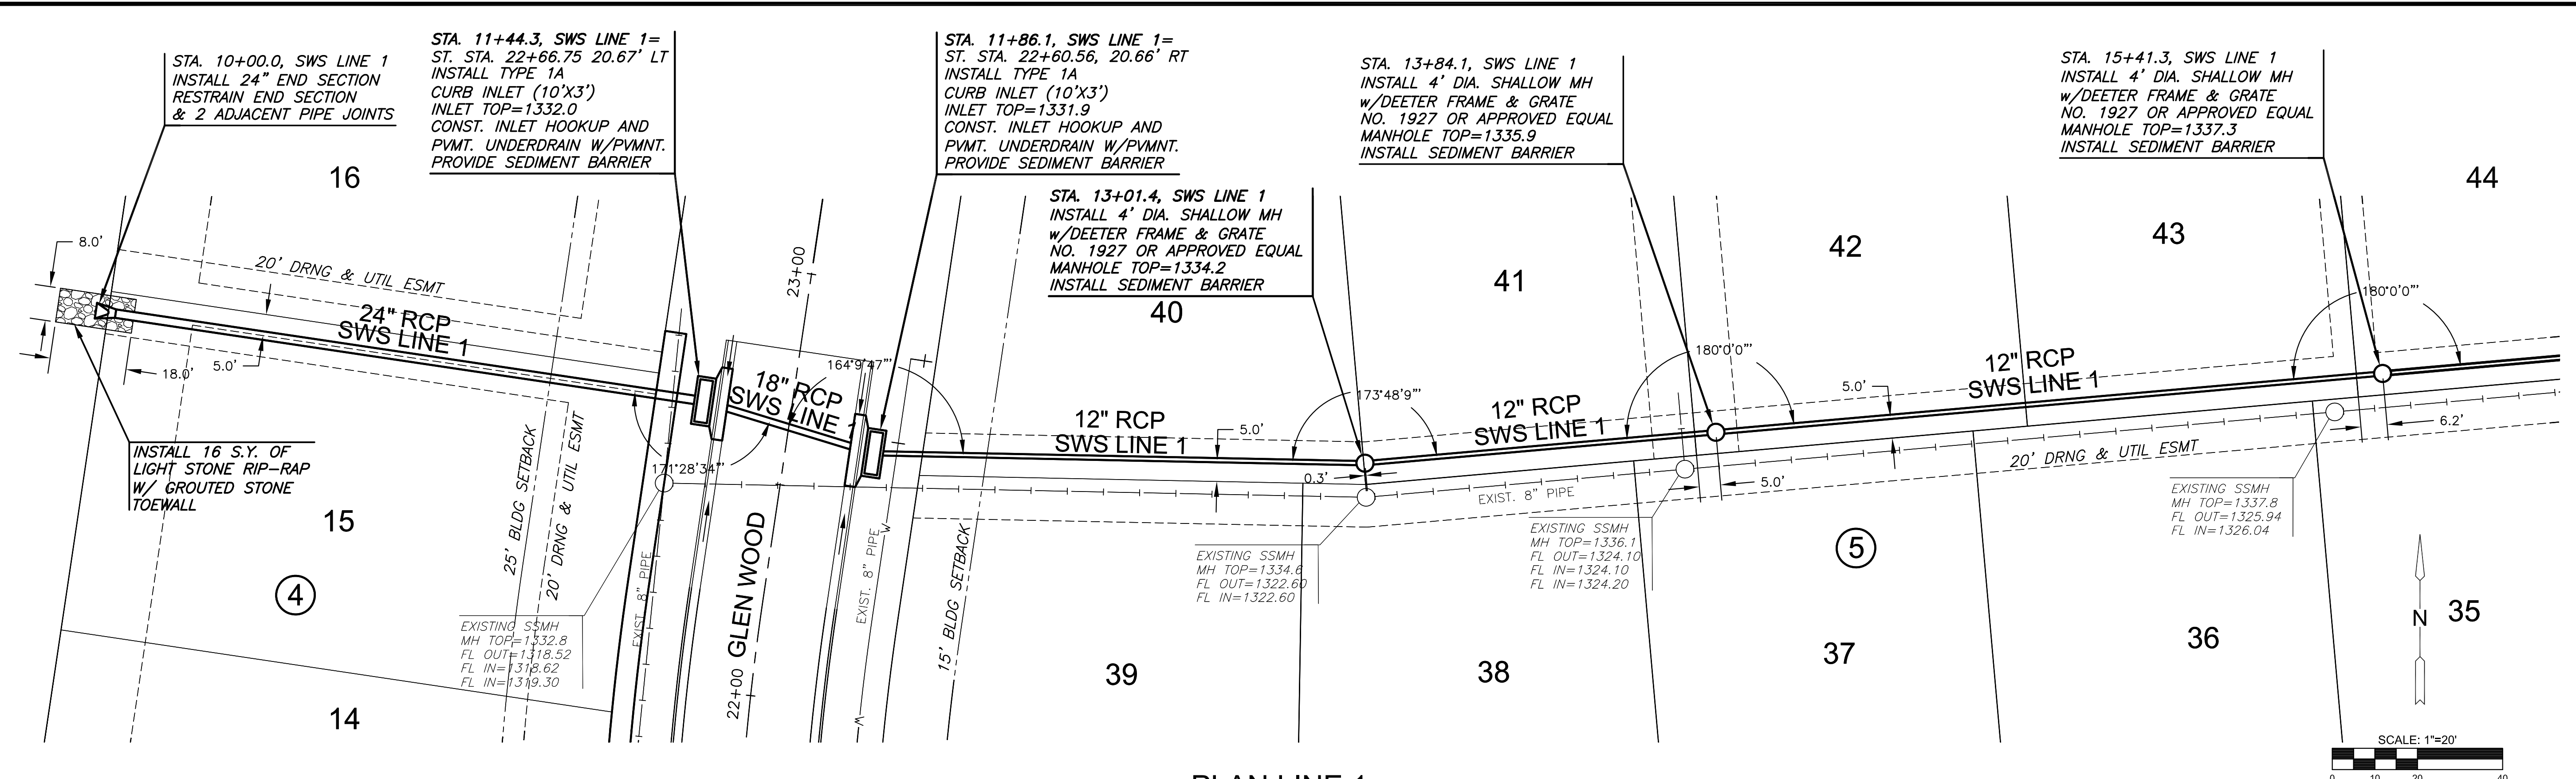

LINE 1	
PROJECT NO.	468-85040
DATE	JULY 2015
SCALE	1"=20'
DESIGNED	DRAWN
DFL	JWC
CHECKED	GJA
#	###/###/###
NO.	REVISION
	DATE
SHEET NO.	
04 OF 14	

PLOTTED: Wednesday, August 05, 2015 @ 04:34PM
J:\CIVIL\0429\0429 CAD\SHOTS\05 CIVIL\SWSPH3_04429_01.DWG