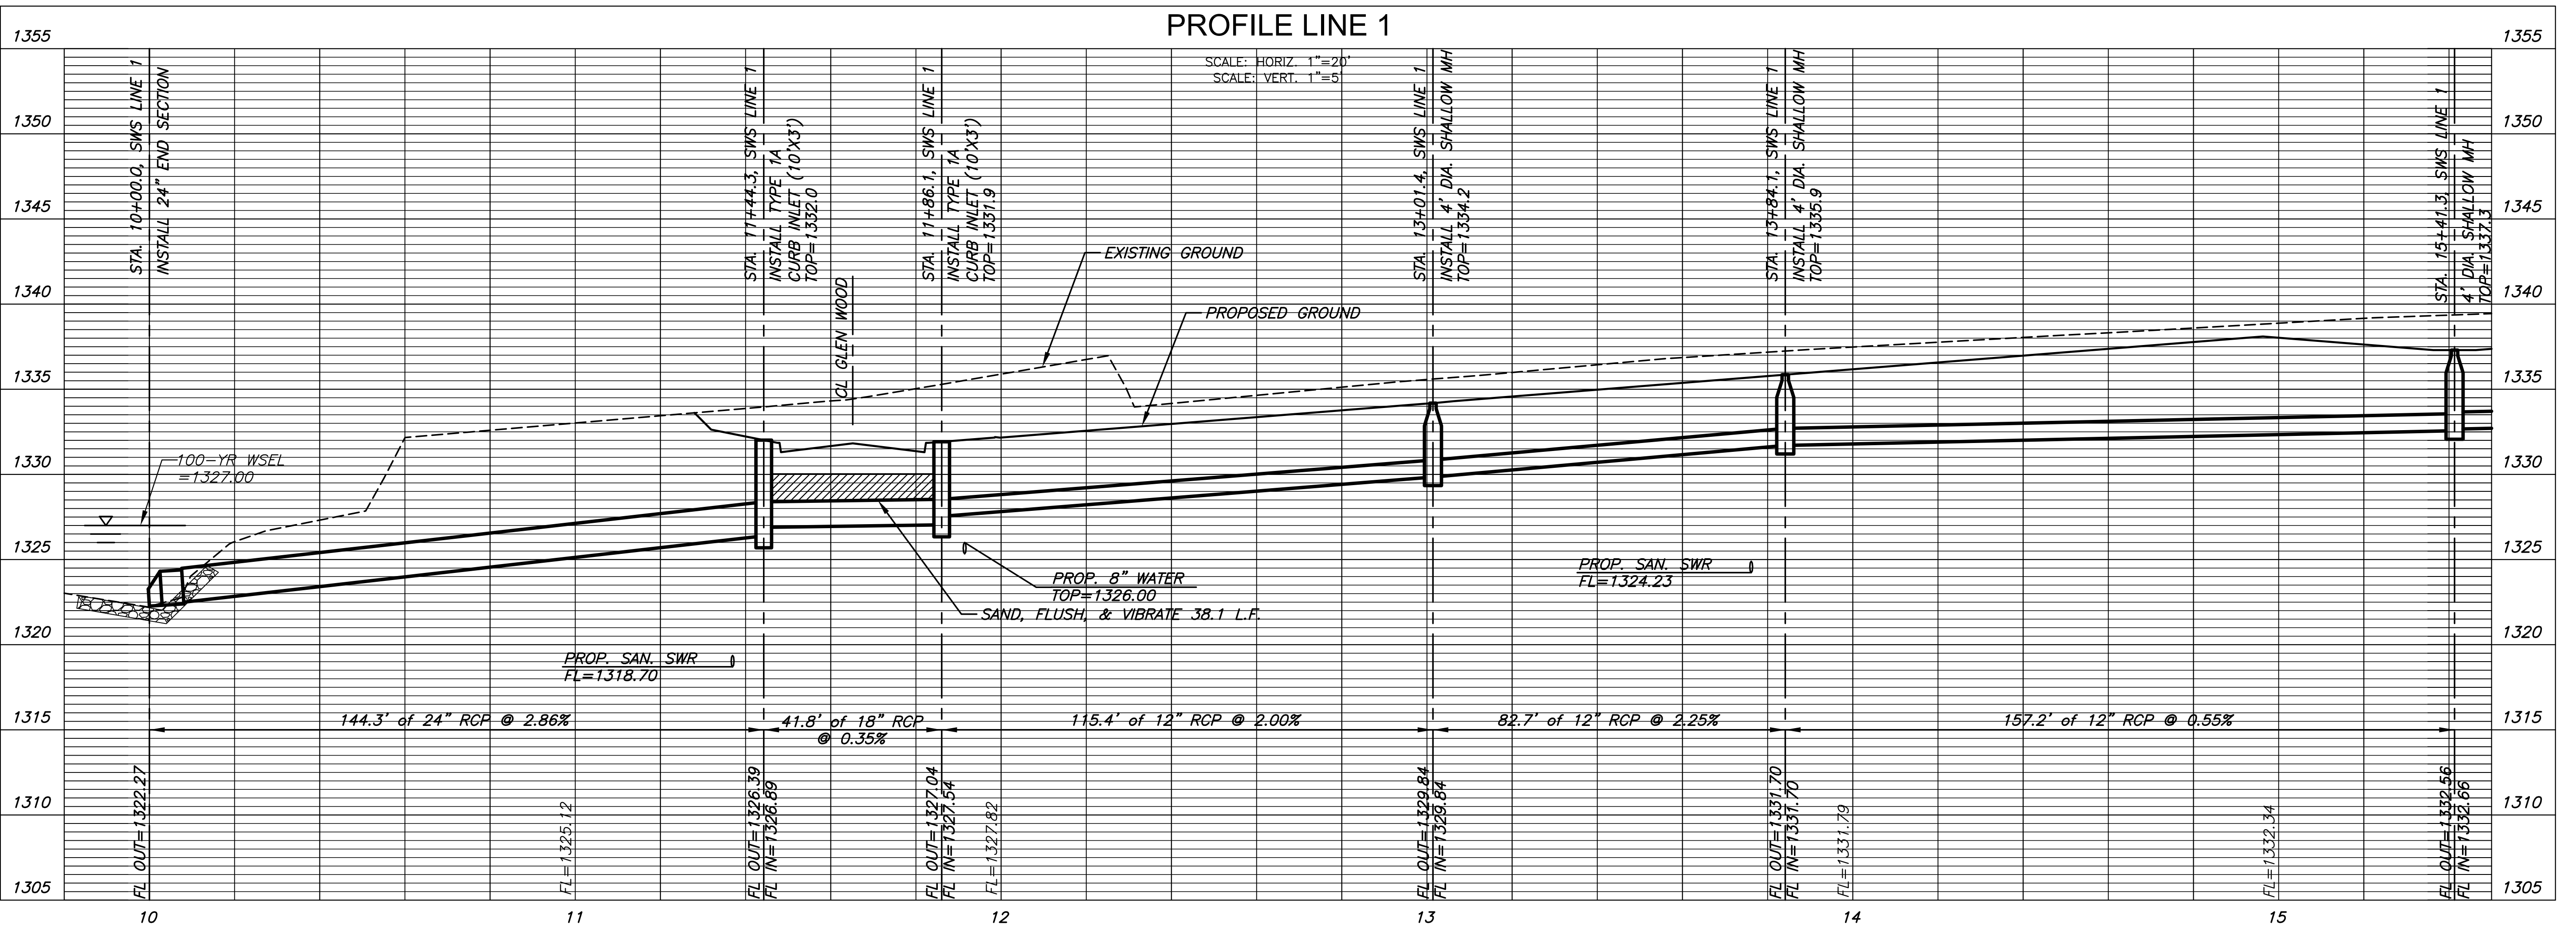

LINE 1	
PROJECT NO.	468-85040
DATE	JULY 2015
SCALE	1"=20'
DESIGNED	DRAWN
DFL	JWC
CHECKED	GJA
#	###/###/###
NO.	REVISION
	DATE
SHEET NO.	
04 OF 14	

PLOTTED: Wednesday, August 05, 2015 @ 04:34PM
J:\CIVIL\0429\0429 CAD\SHOTS\05 CIVIL\SWSPH3_04429_01.DWG