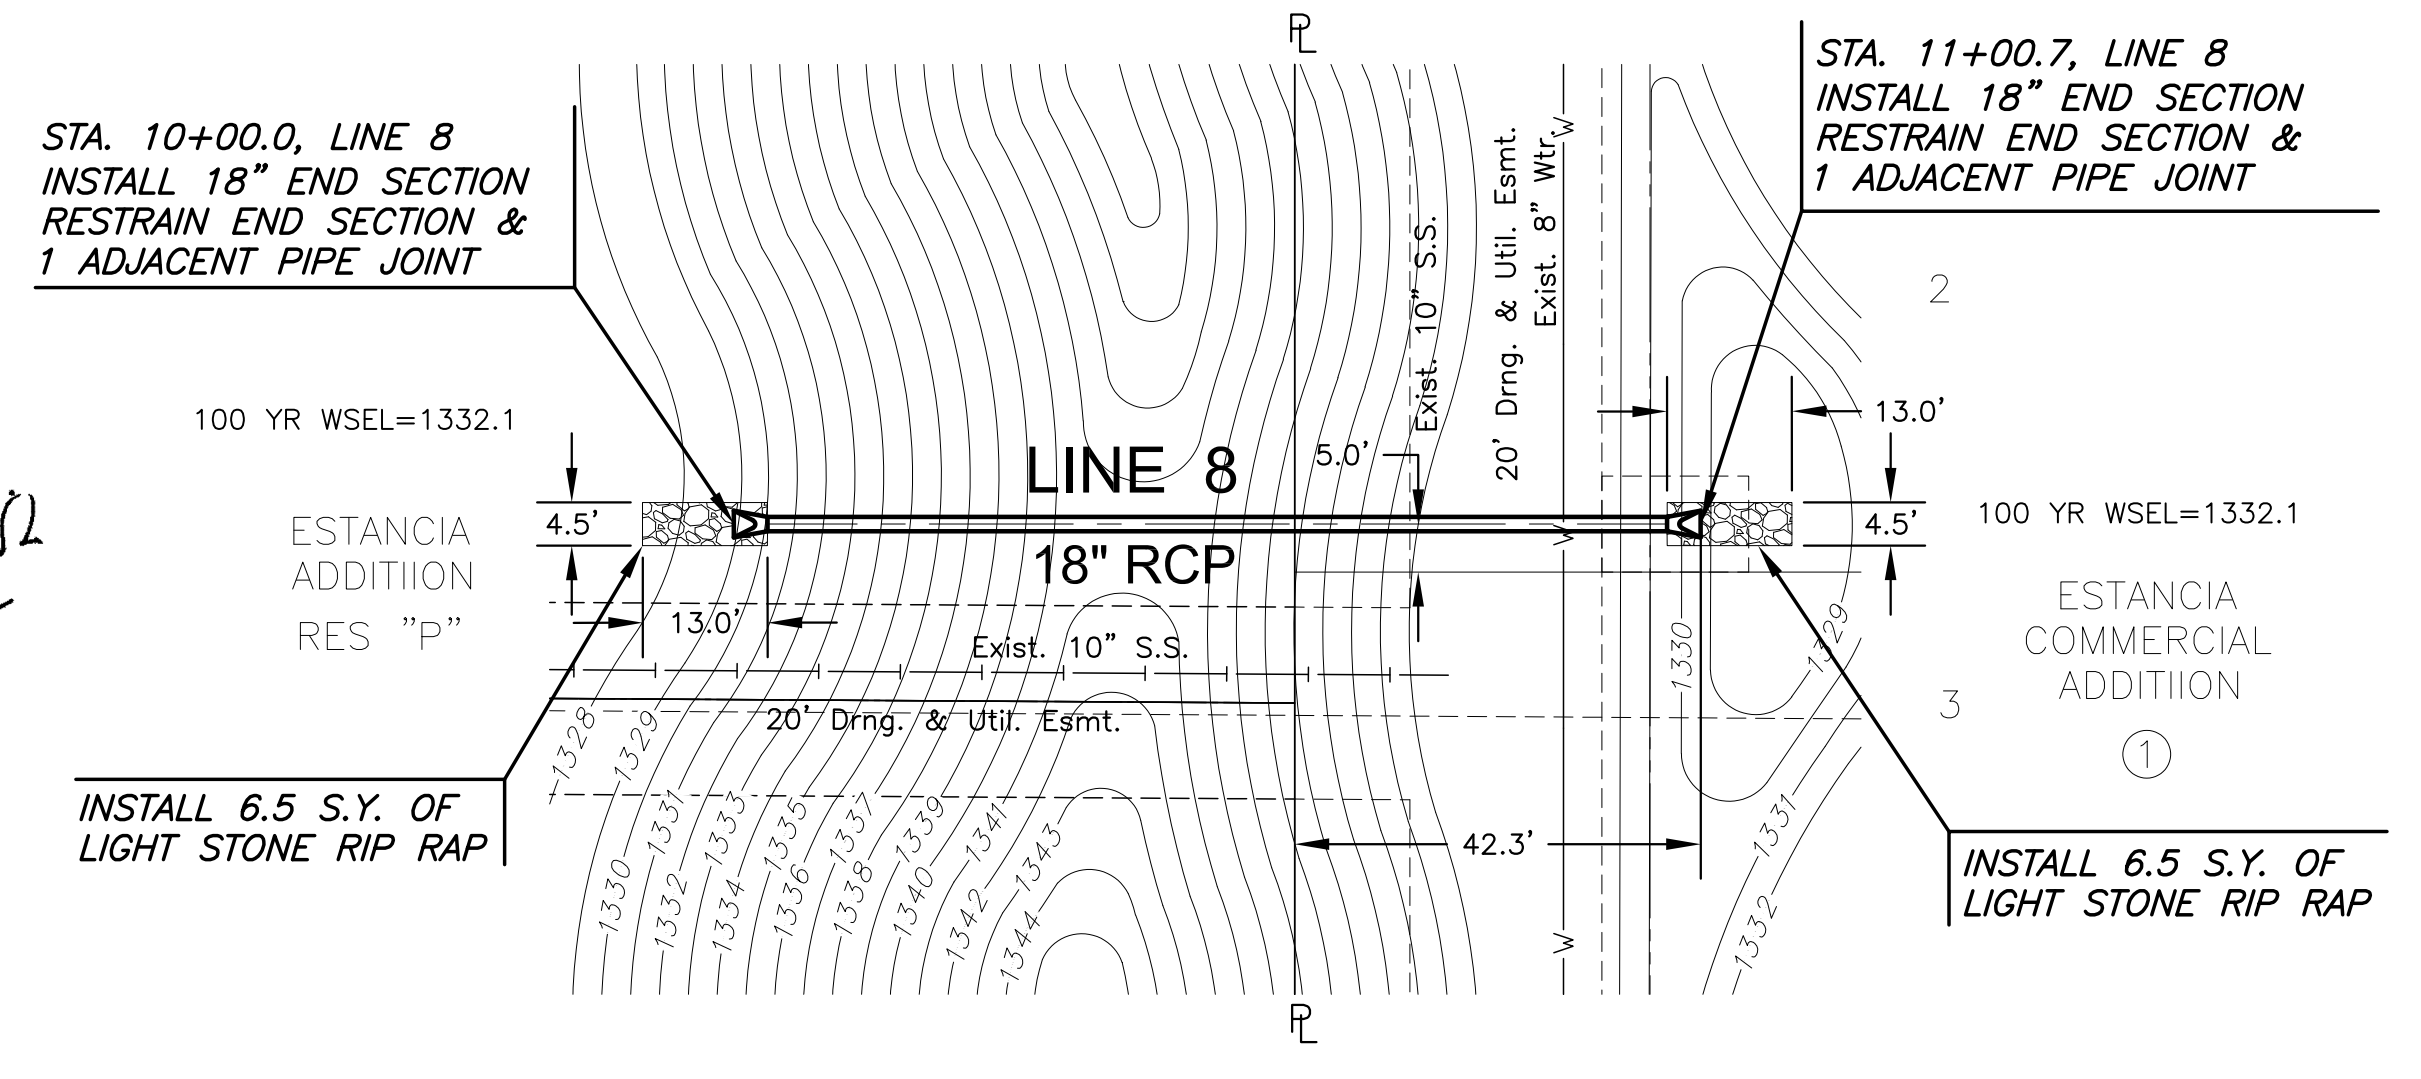

LINES 7 & 8

PROJECT NO.	468-85068	
DATE	NOV. 2015	
SCALE	AS SHOWN	
DESIGNED	DRAWN	CHECKED
DFL	KKL	GJA

NO.	REVISION	DATE

PLOTTED: Wednesday, November 18, 2015 @ 02:59PM
J:\PROJECTS\2015\141010482_PREMIER_ESTANCIA\GIS\CAD\SW\COMMERCIAL\141010482.DWG