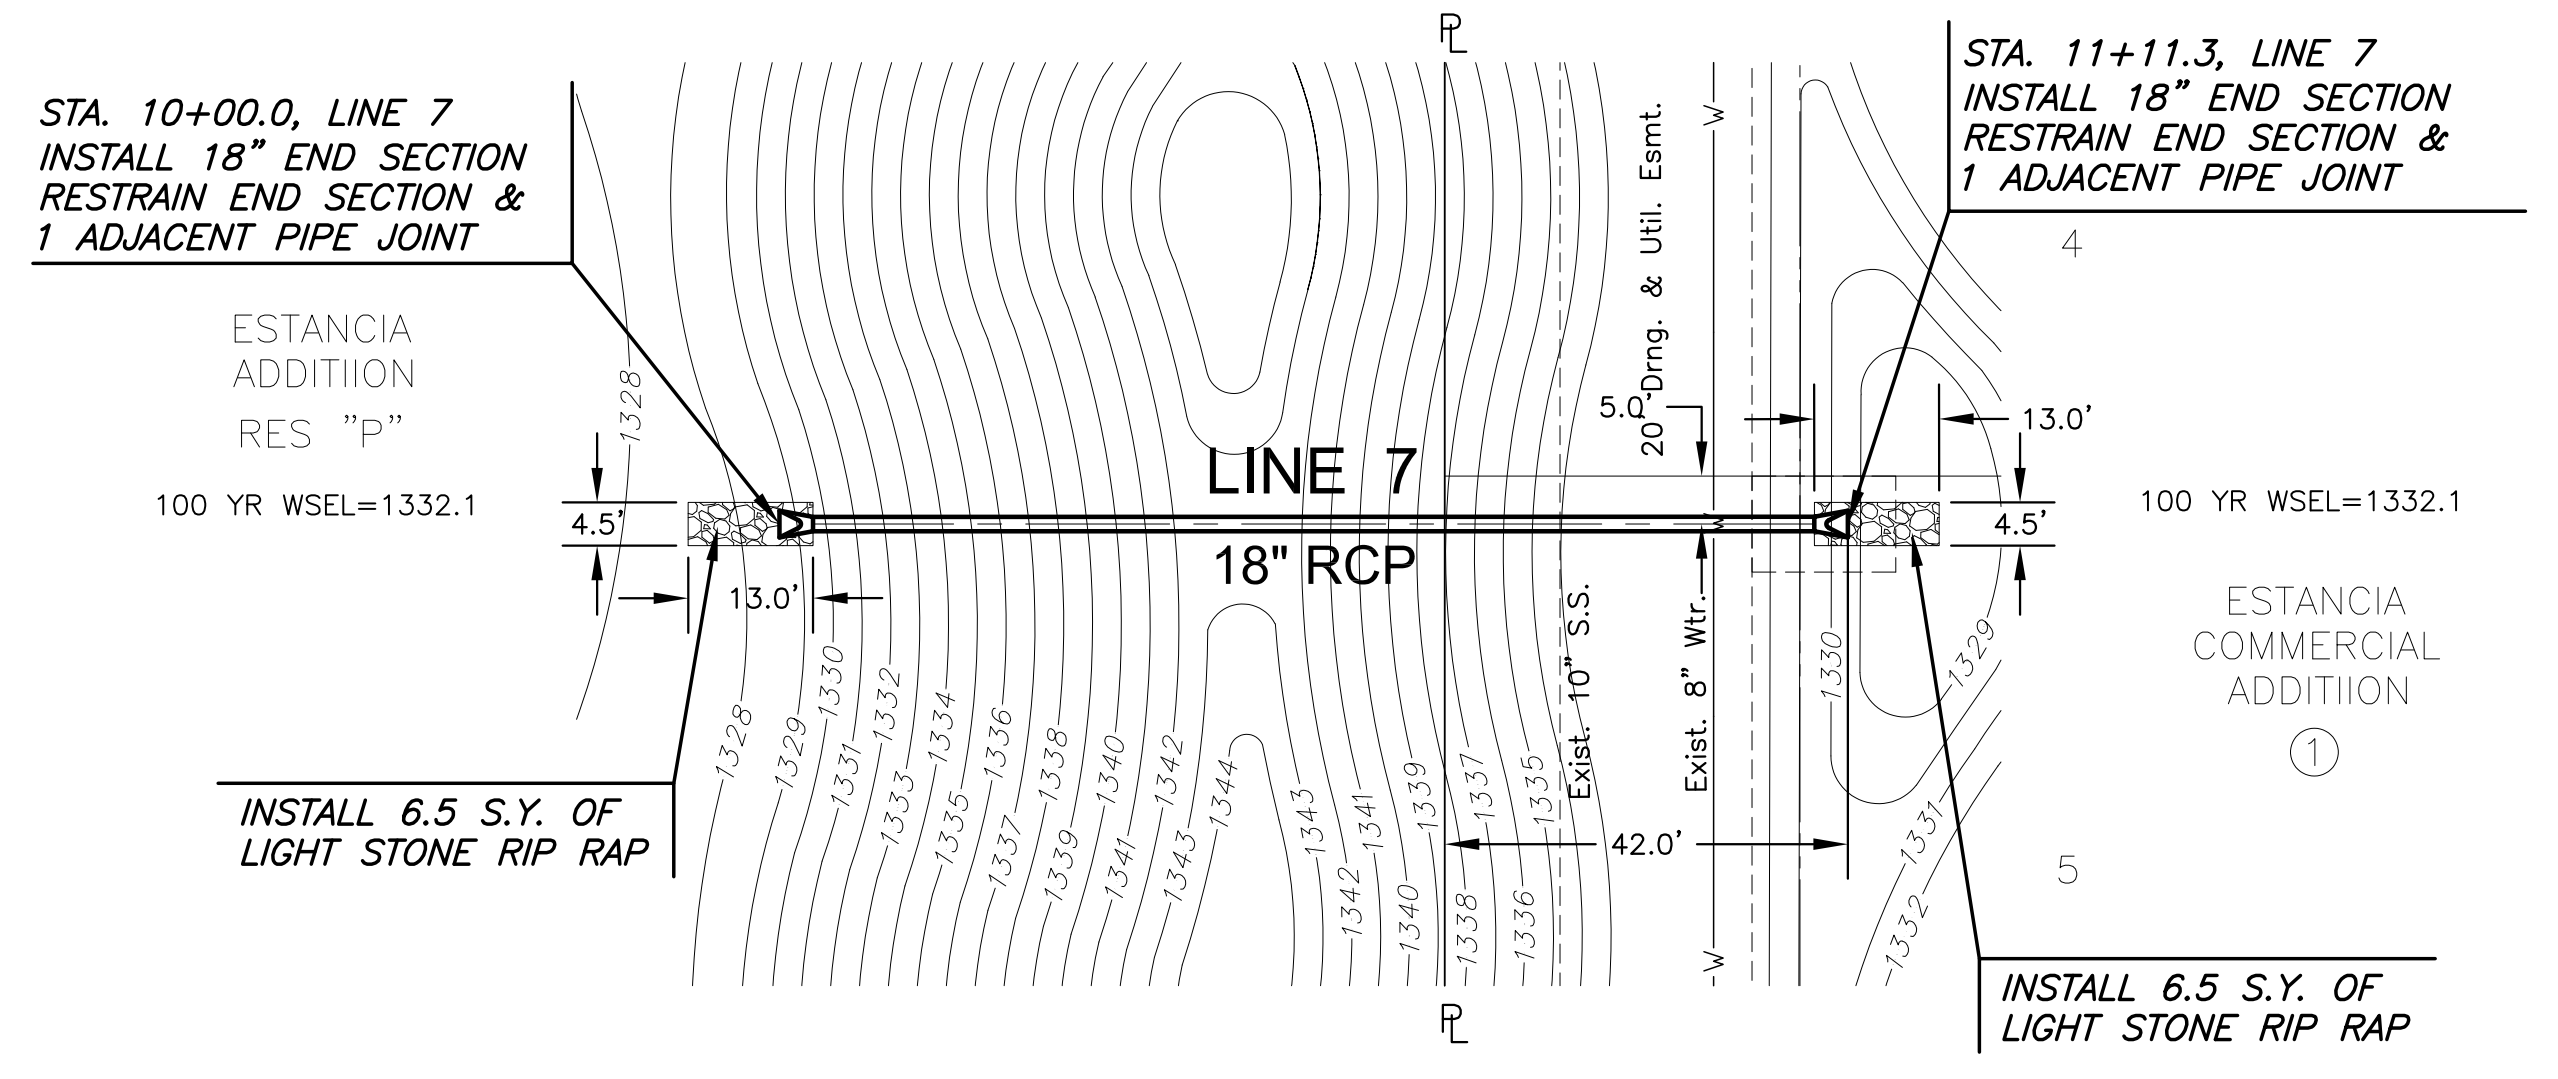

LINES 7 & 8

PROJECT NO.	468-85068	
DATE	NOV. 2015	
SCALE	AS SHOWN	
DESIGNED	DRAWN	CHECKED
DFL	KKL	GJA

NO.	REVISION	DATE

PLOTTED: Wednesday, November 18, 2015 @ 02:59PM
J:\PROJECTS\2015\141010482_PREMIER_ESTANCIA\GIS\CAD\SW\COMMERCIAL\141010482.DWG