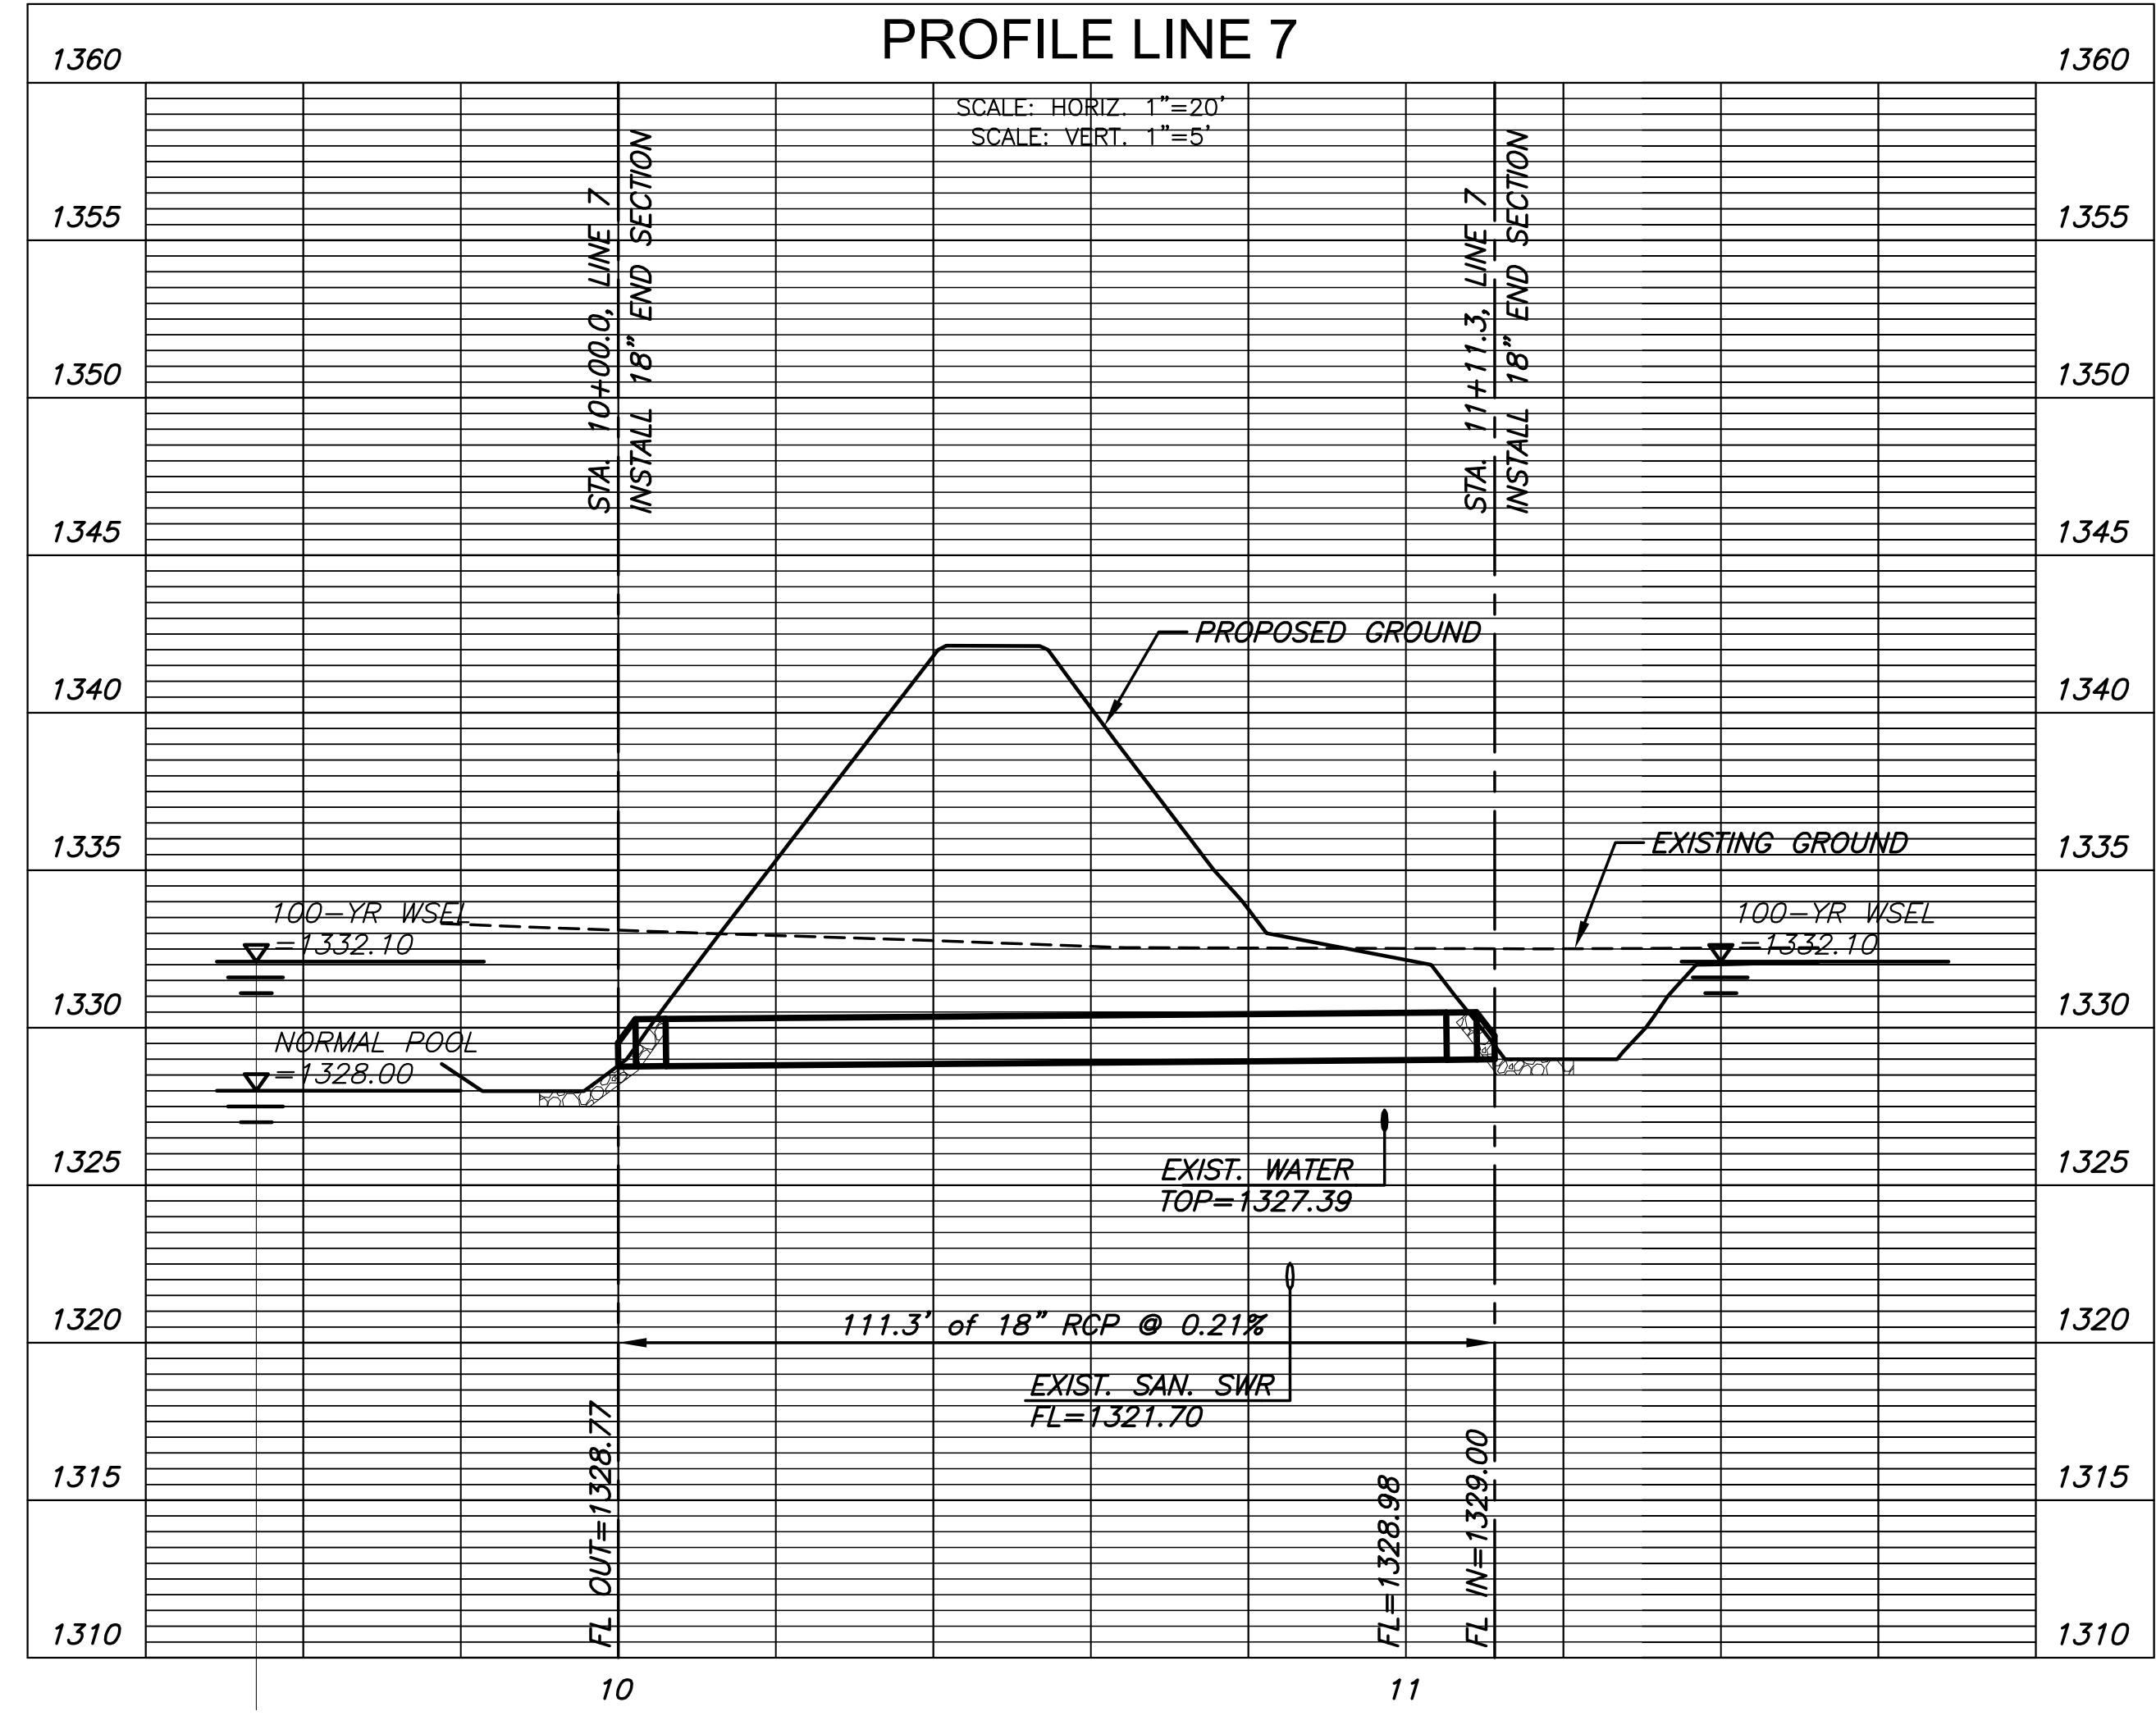

**PLAN LINE 7
PROFILE LINE 7**