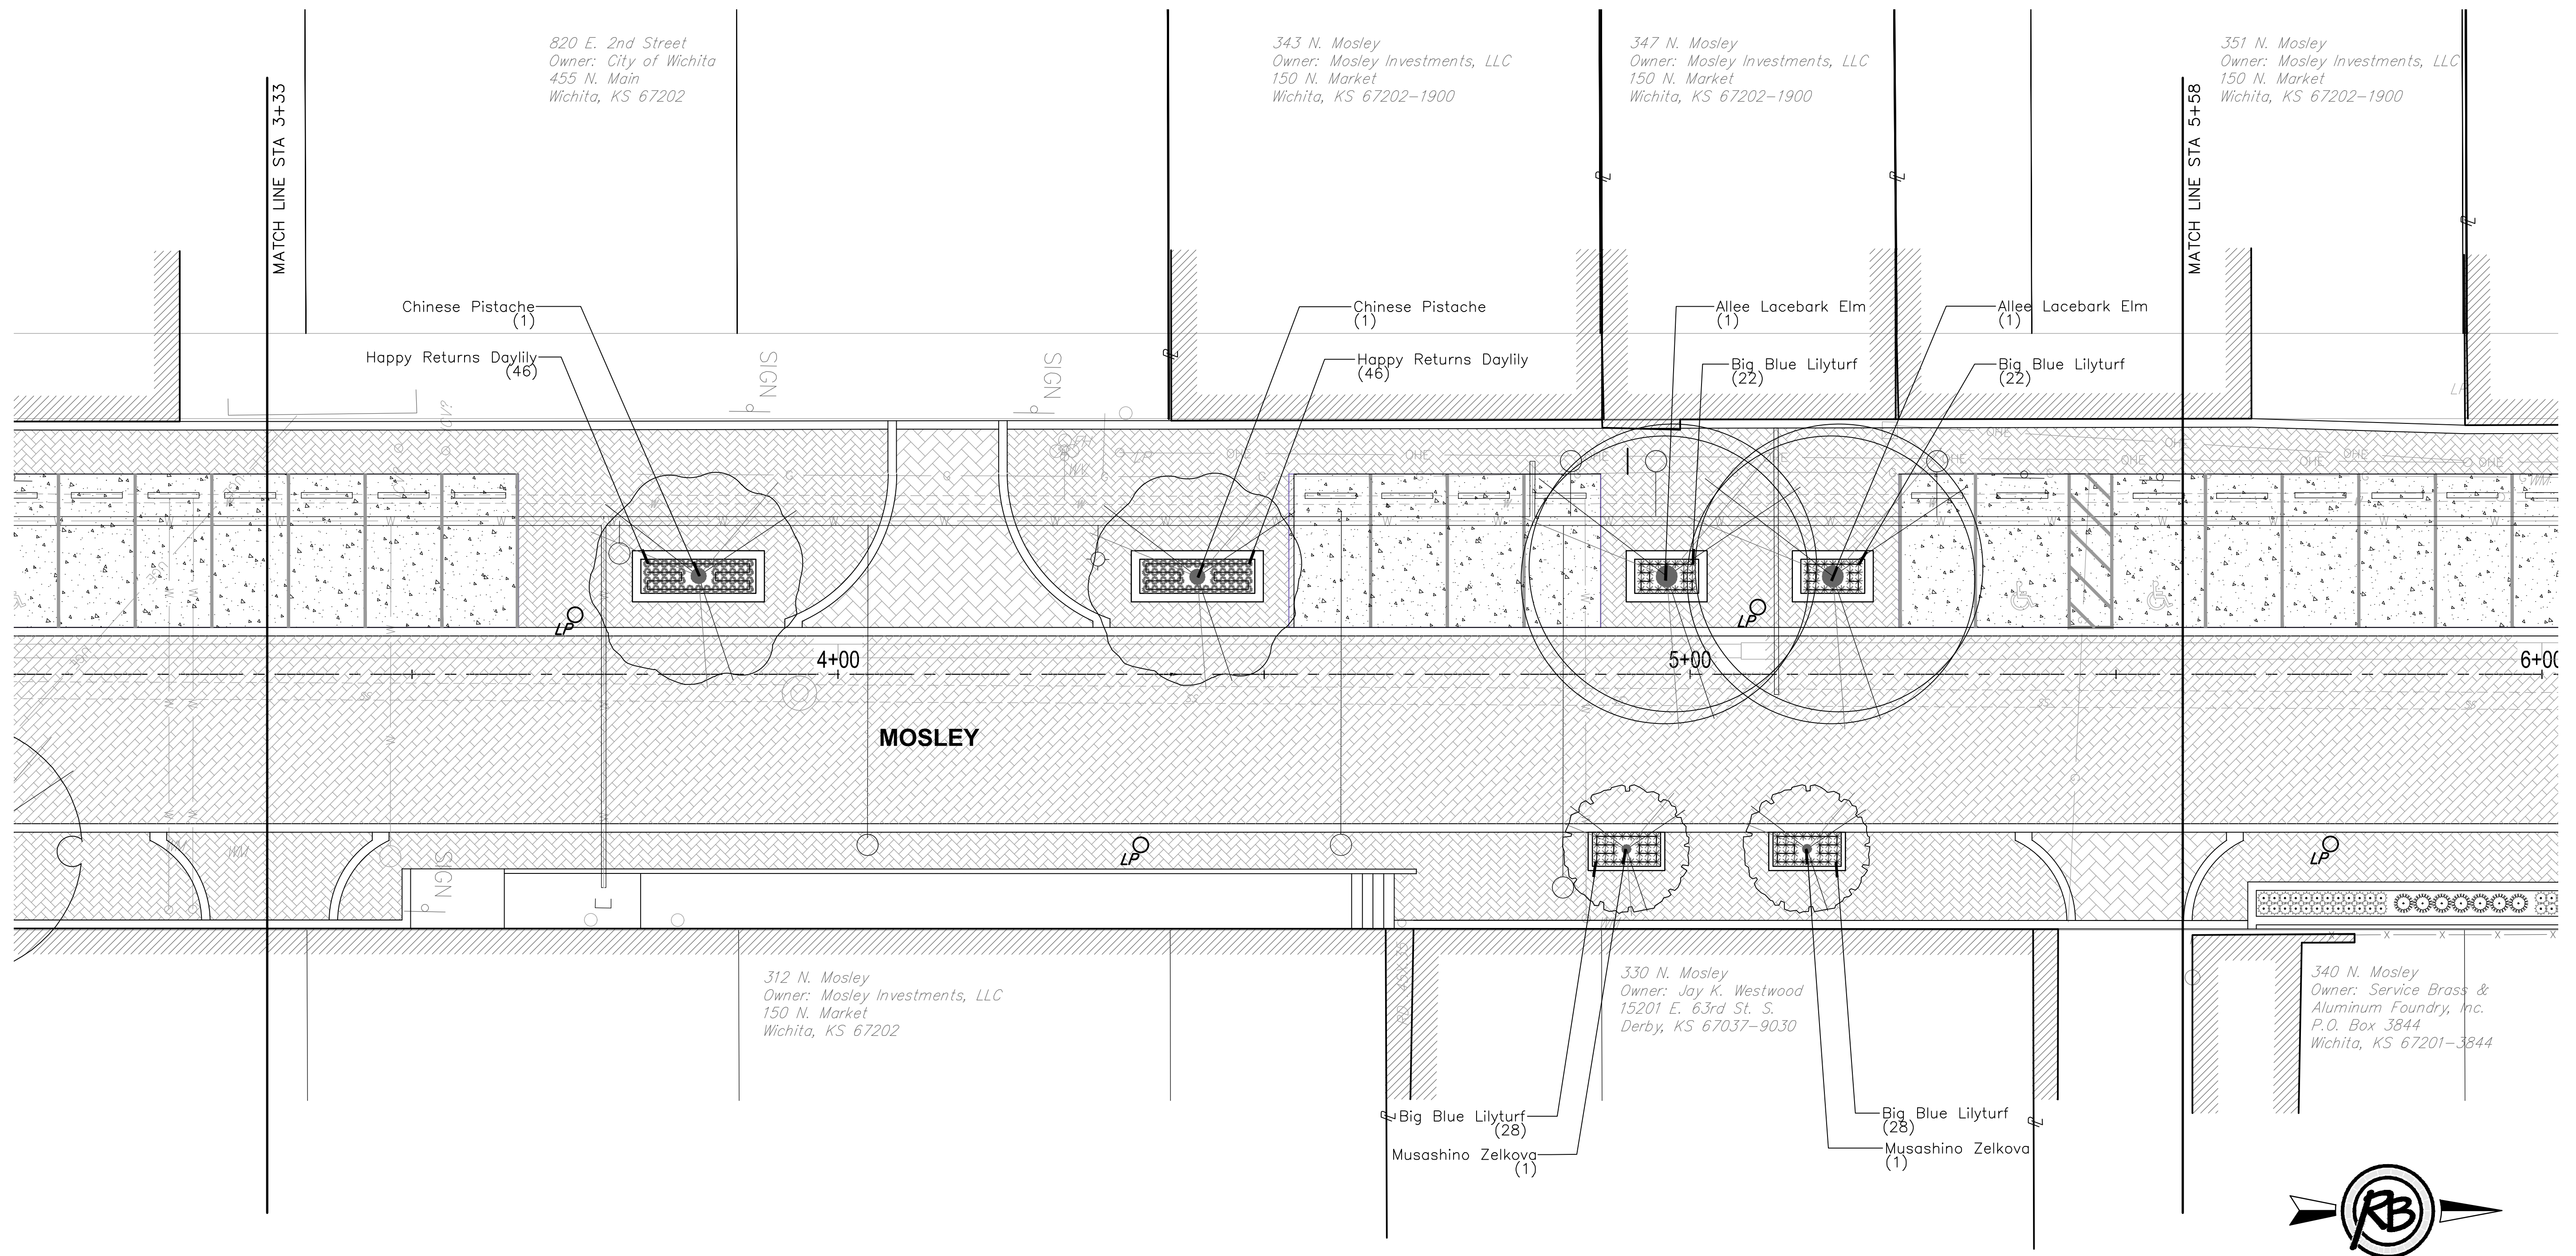

F:\Projects\Projects 4500-4599\45317 (Mosley and Rock Island - Old Town)\45317 Landscape Base.dwg

PLANTING PLAN - STA 3+33 TO STA 5+58
SCALE: 1" = 10'

MOSLEY & ROCK ISLAND Landscape Plan				
	RUGGLES & BOHM		DATE Dec. 2, 2015	
	<small>ENGINEERING SURVEYING LANDSCAPE ARCHITECTURE GOVERNMENT</small> <small>924 NORTH MAIN WICHITA, KANSAS 67203 P (316) 264-8008 F (316) 264-4021</small> <small>WWW.RB-KANSAS.COM</small>		DESIGN BT/DK	
	PROJECT NUMBER 472-85915	RB JOB NO. 4531T	DWG. SCALE 1" = 10' - 0"	DRAWN DK
	DRAWING FILE 4531T Landscape Base [Landscape Plan]			REVIEW 9-25-2015
			SHEET 44	
			OF 59	