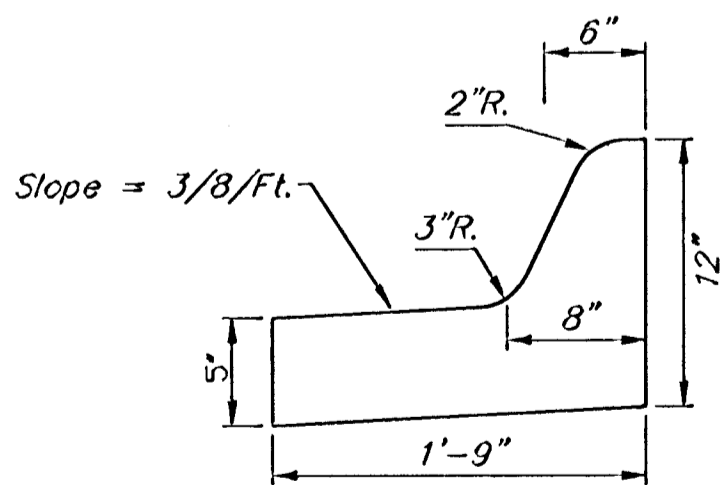

MEADOW PARK
& PEPPER RIDGE

Medial Curb Detail
(Low Edge)
Not to Scale

Note: To be paid as Medial Curb & Gutter (6 5/8")