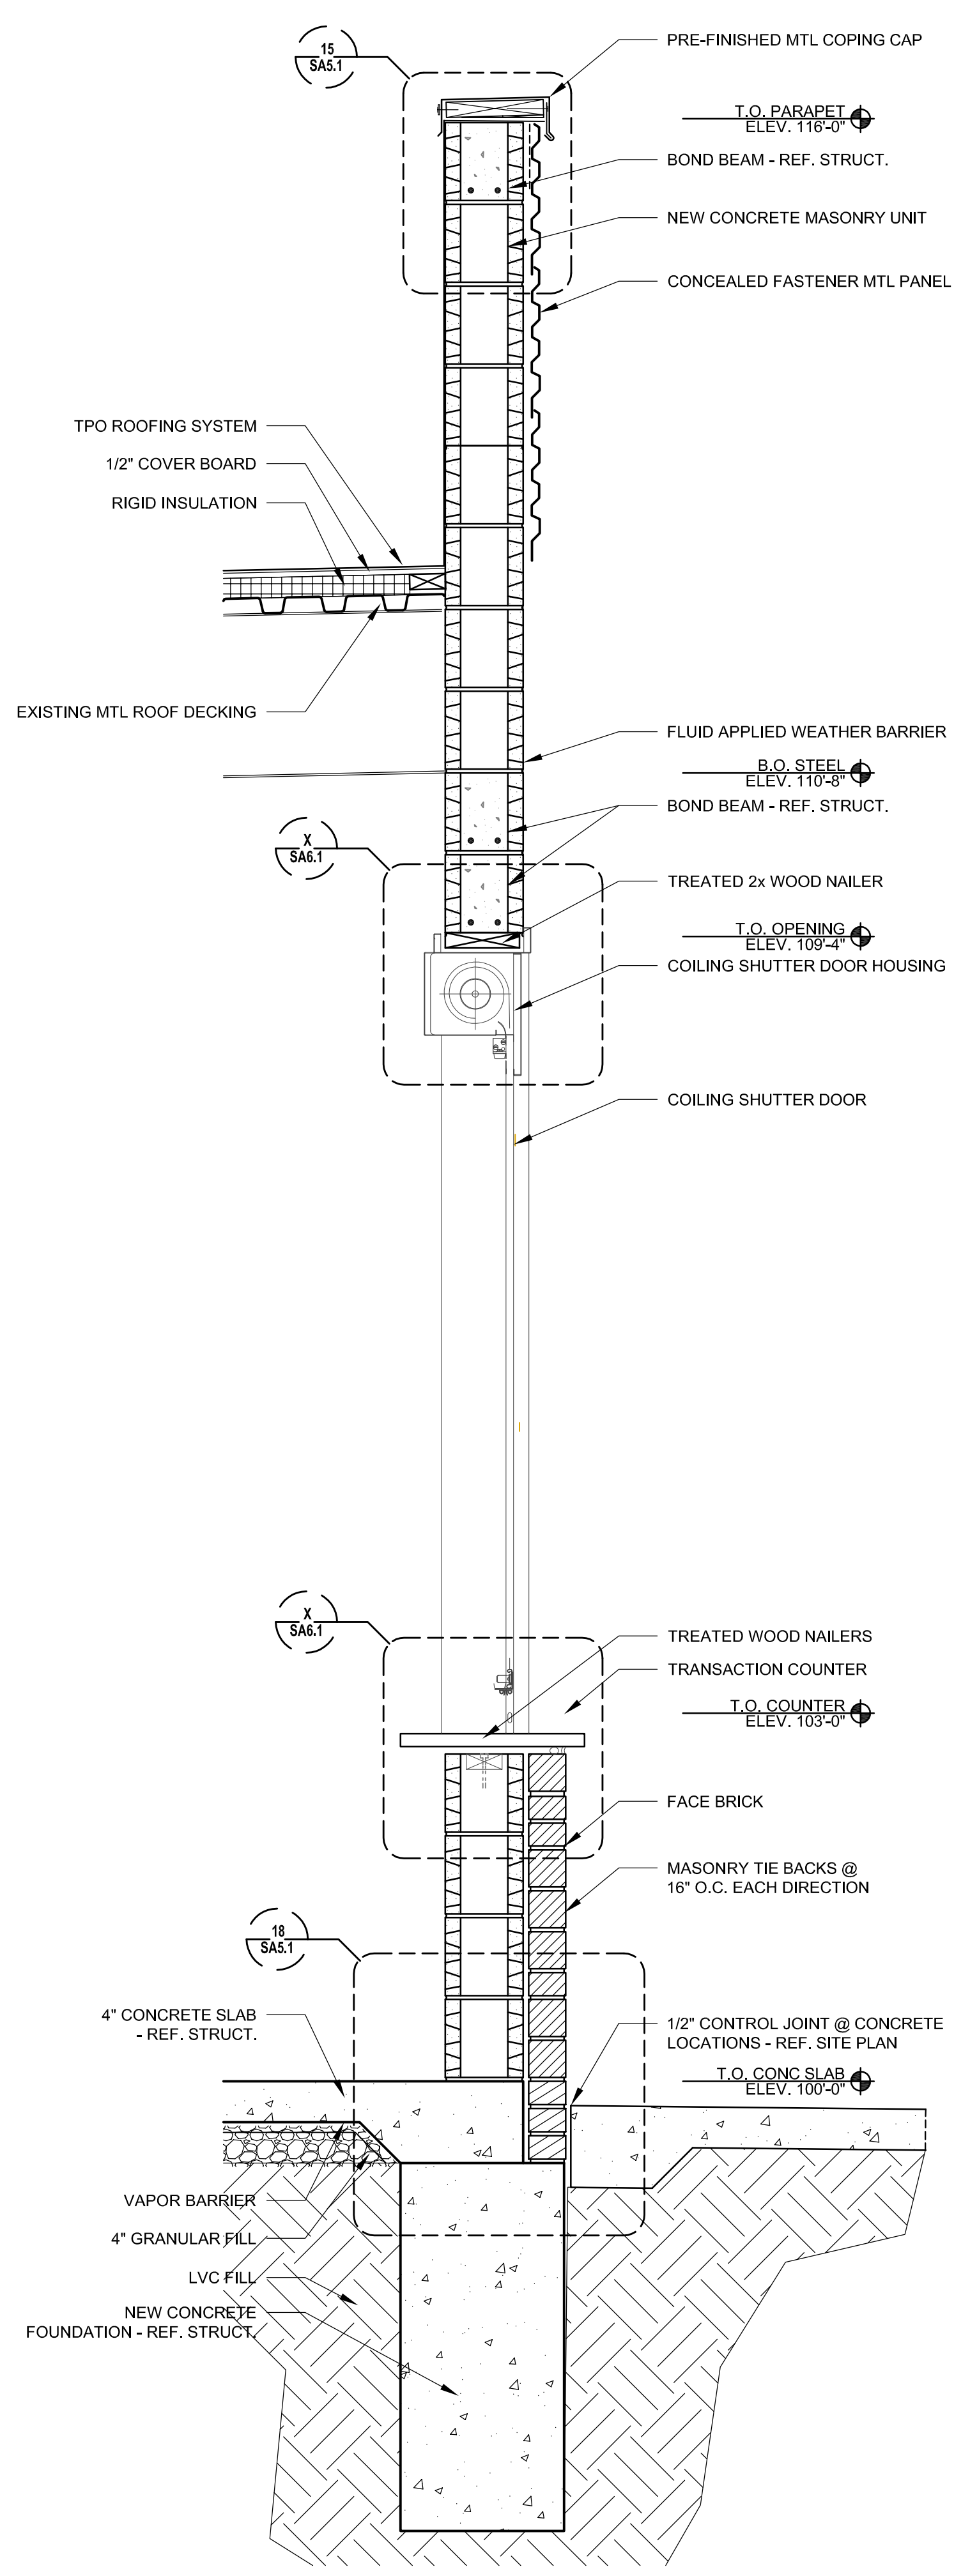

WALL SECTIONS	
PROJECT NO.	1701010567
DATE	03/07/18
SCALE	1"=1'-0"
DESIGNED	DRAWN
SLC	DKW
CHECKED	MFC
ISSUED FOR CONSTRUCTION	03-07-18
NO.	REVISION
SHEET NO.	
SA4.3	

1 WALL SECTION
0' 6" 1' 1"=1'-0"