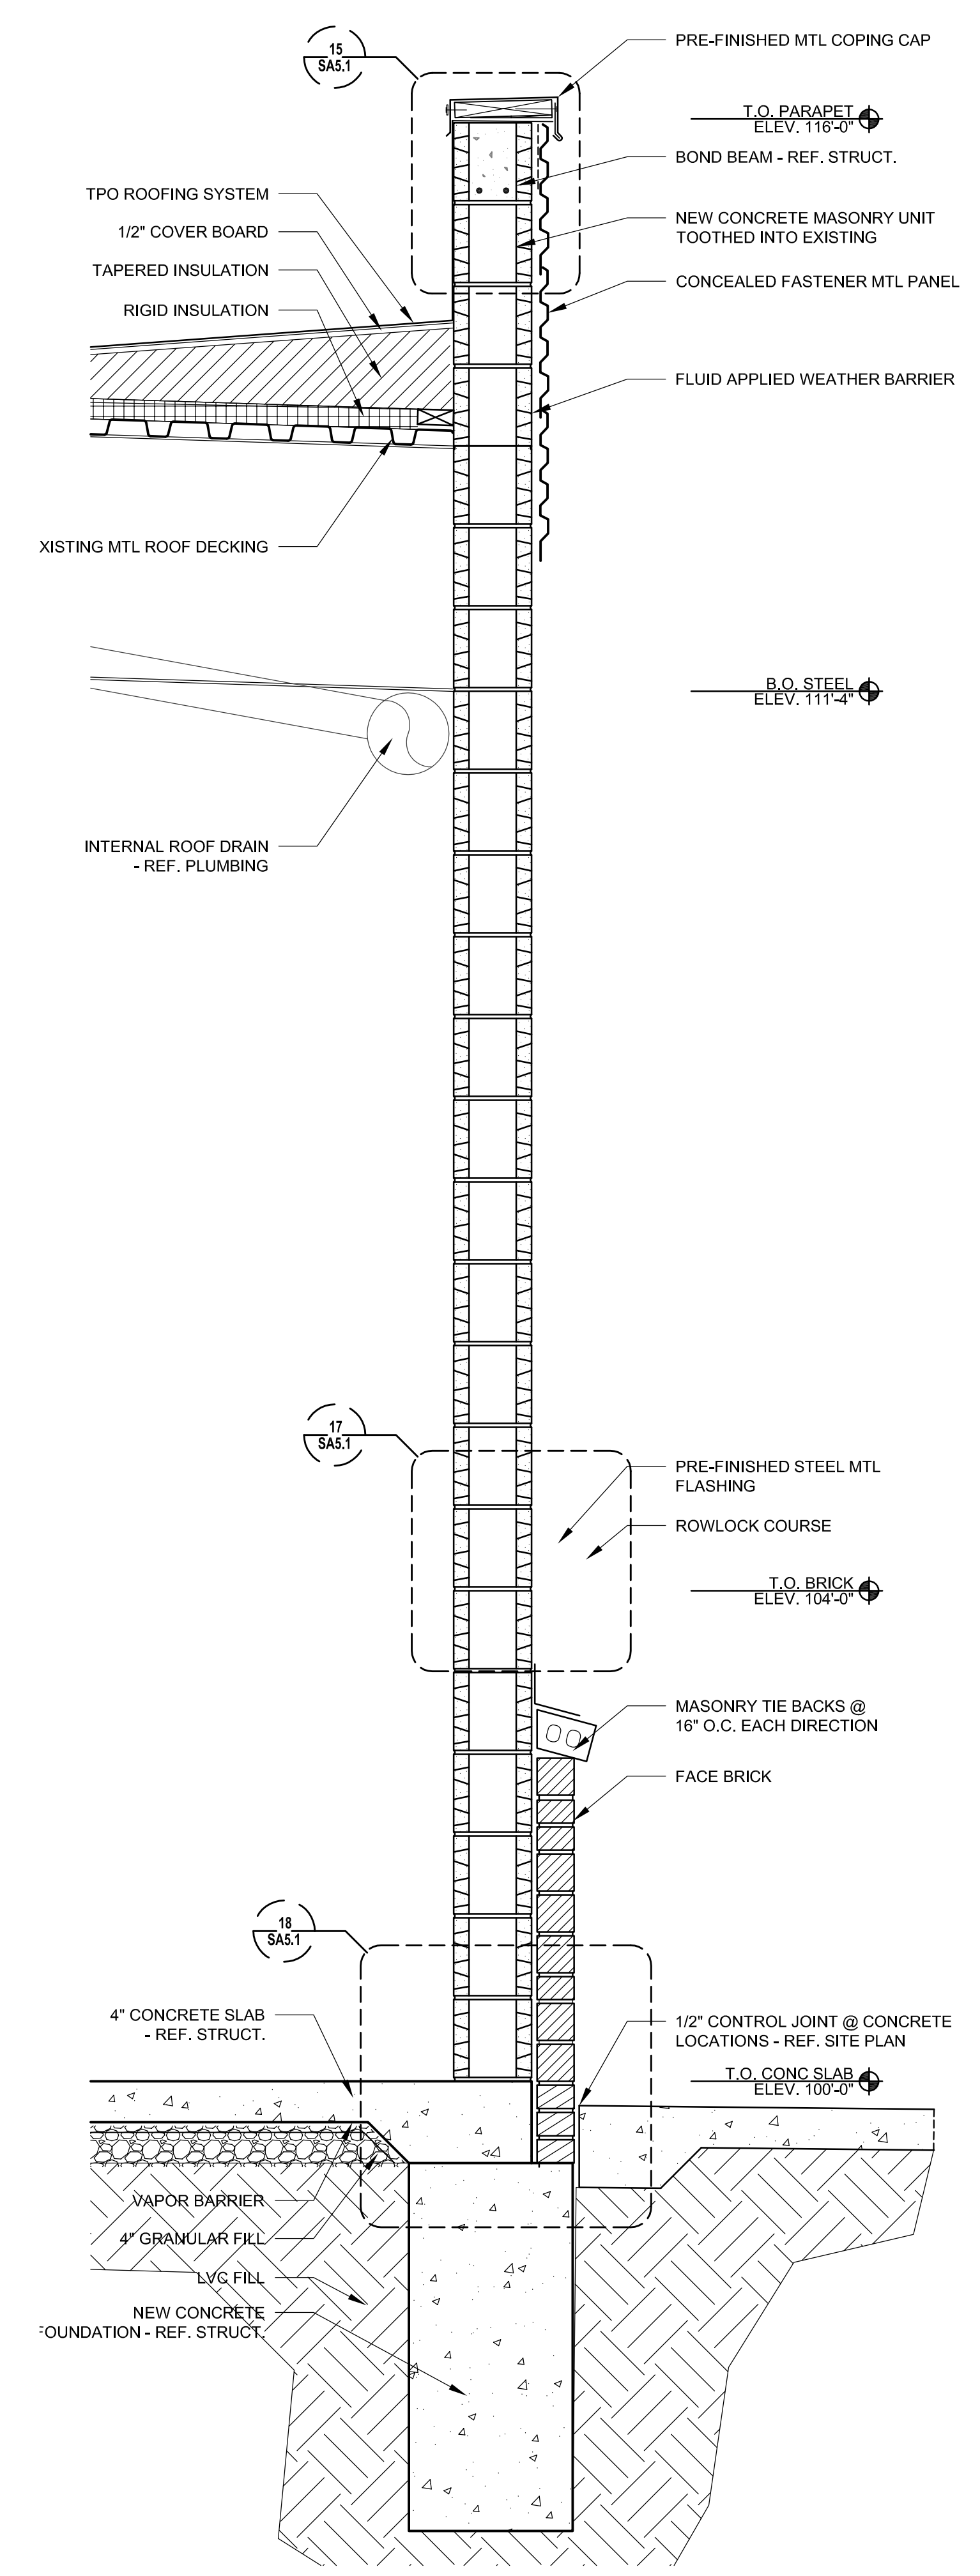

2 WALL SECTION
0' 6" 1' 1"=1'-0"