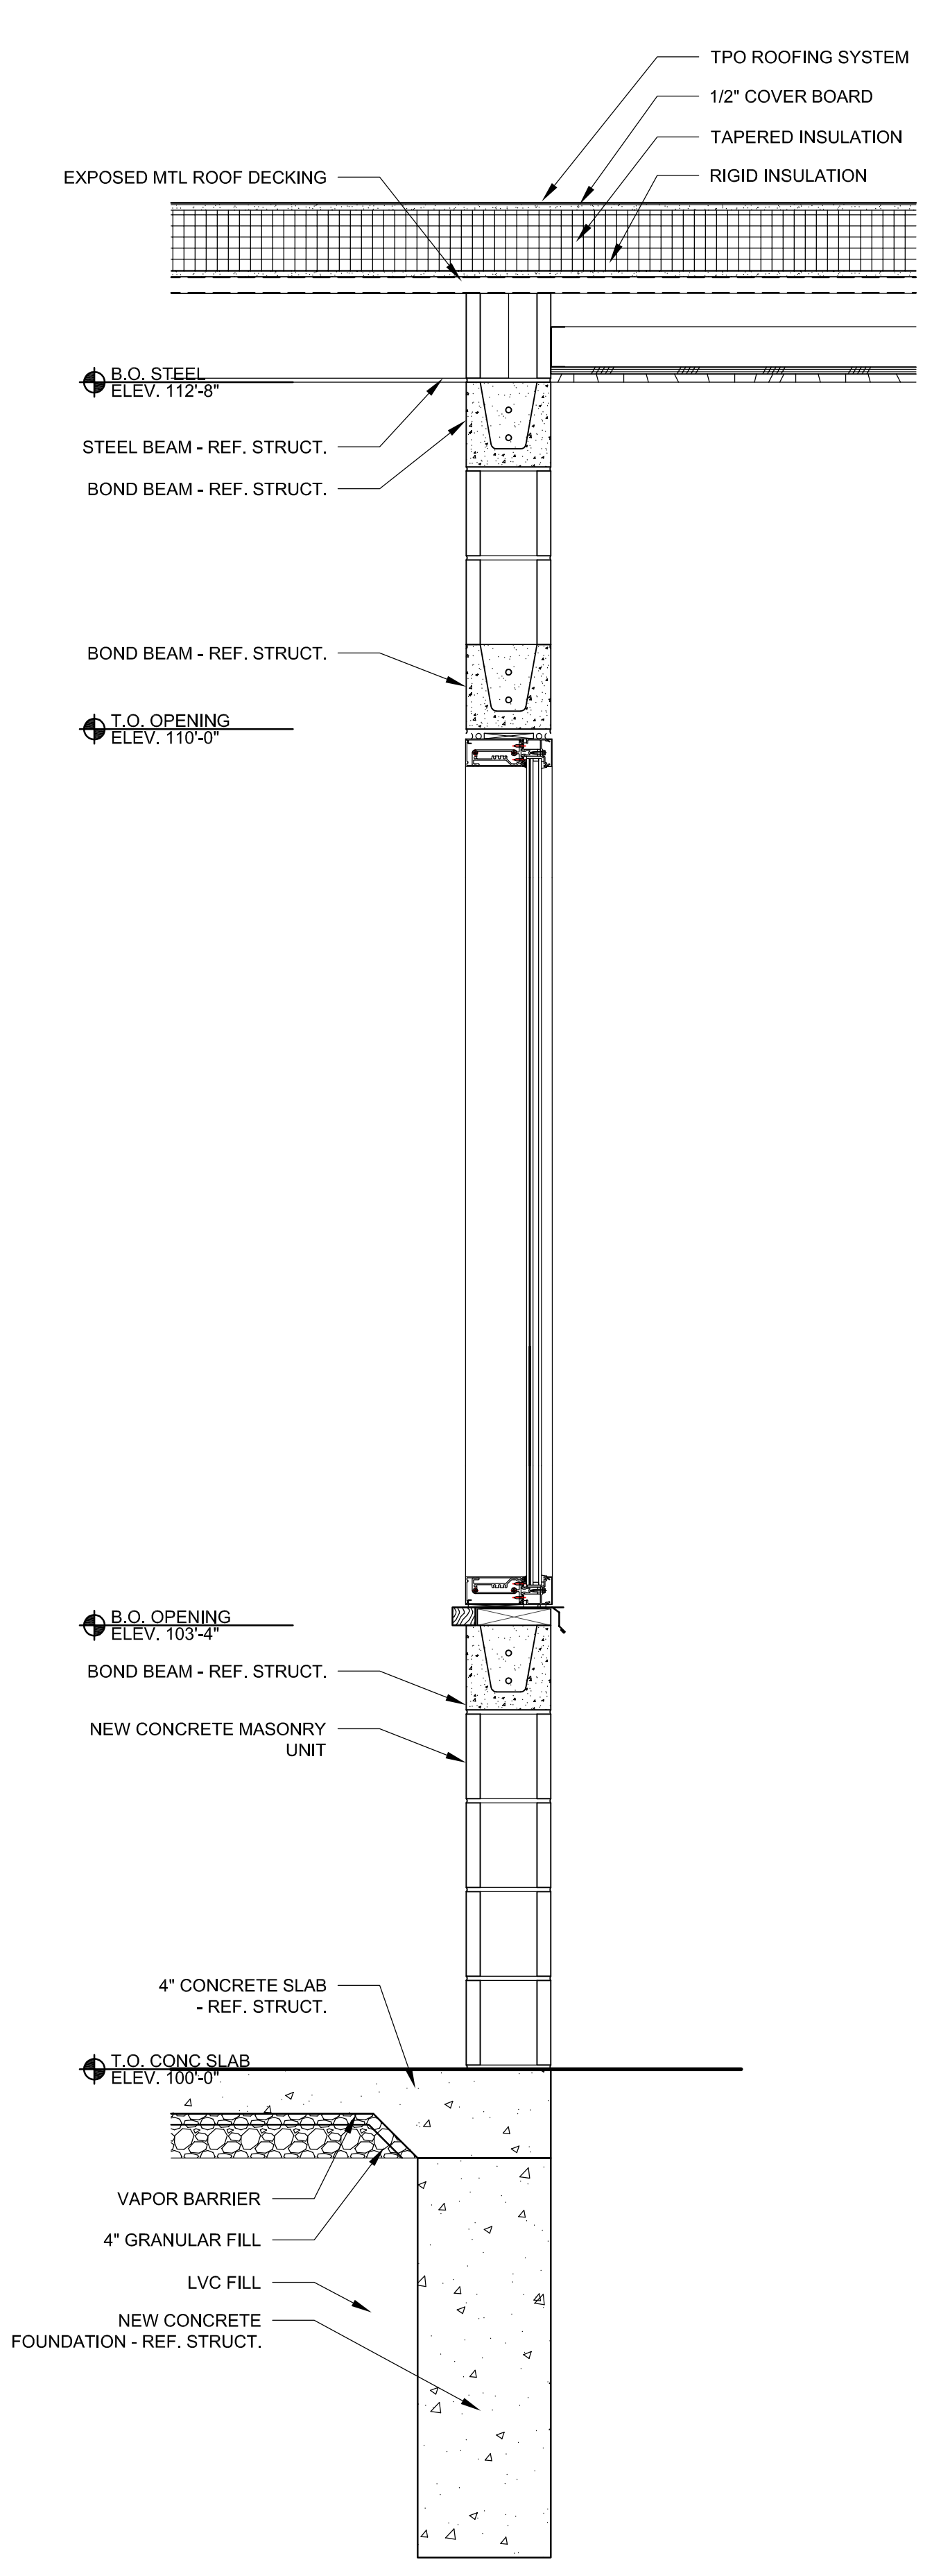

4 WALL SECTION
0' 6" 1' 1"=1'-0"