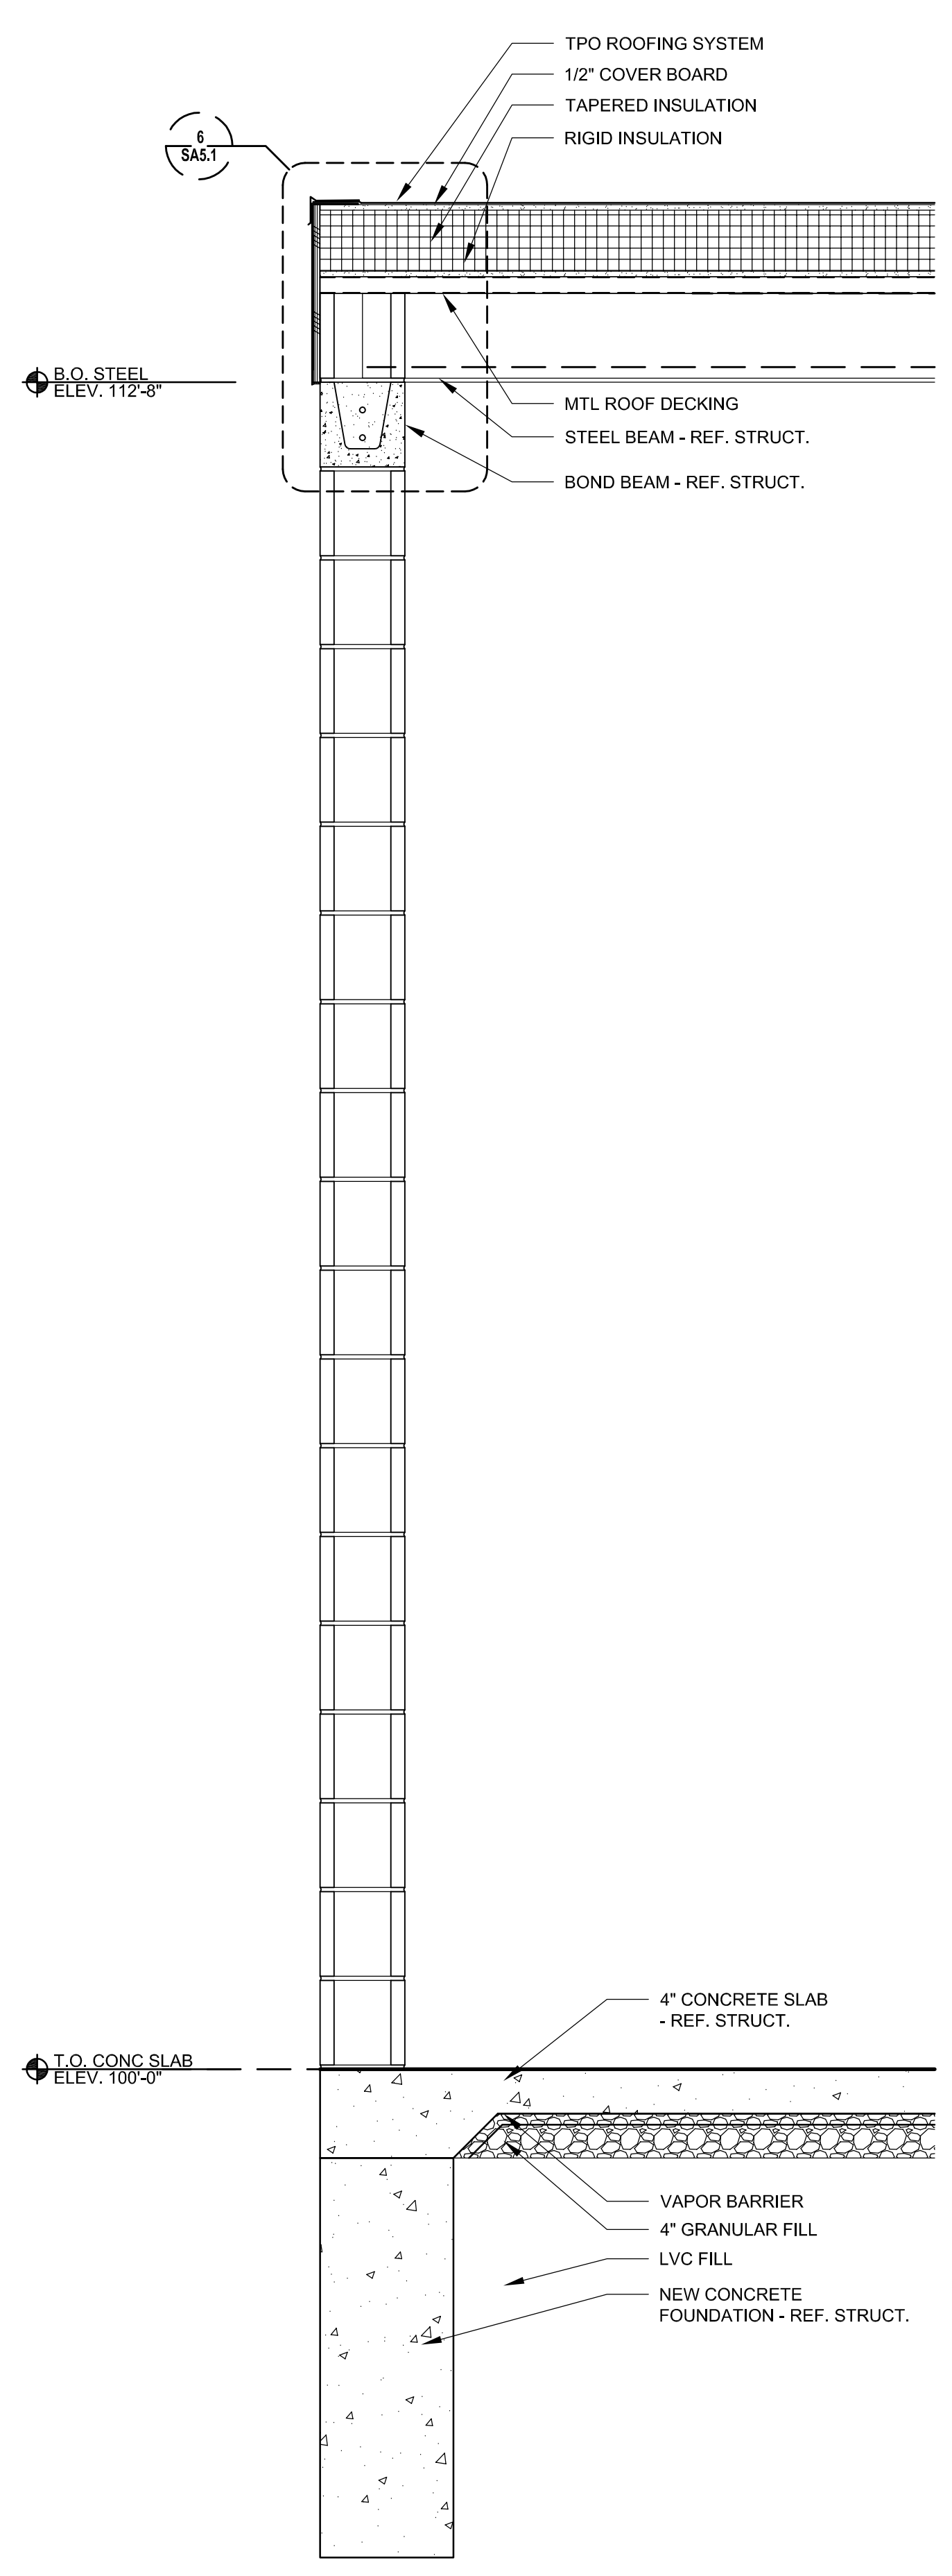

3 WALL SECTION
0' 6" 1' 1"=1'-0"