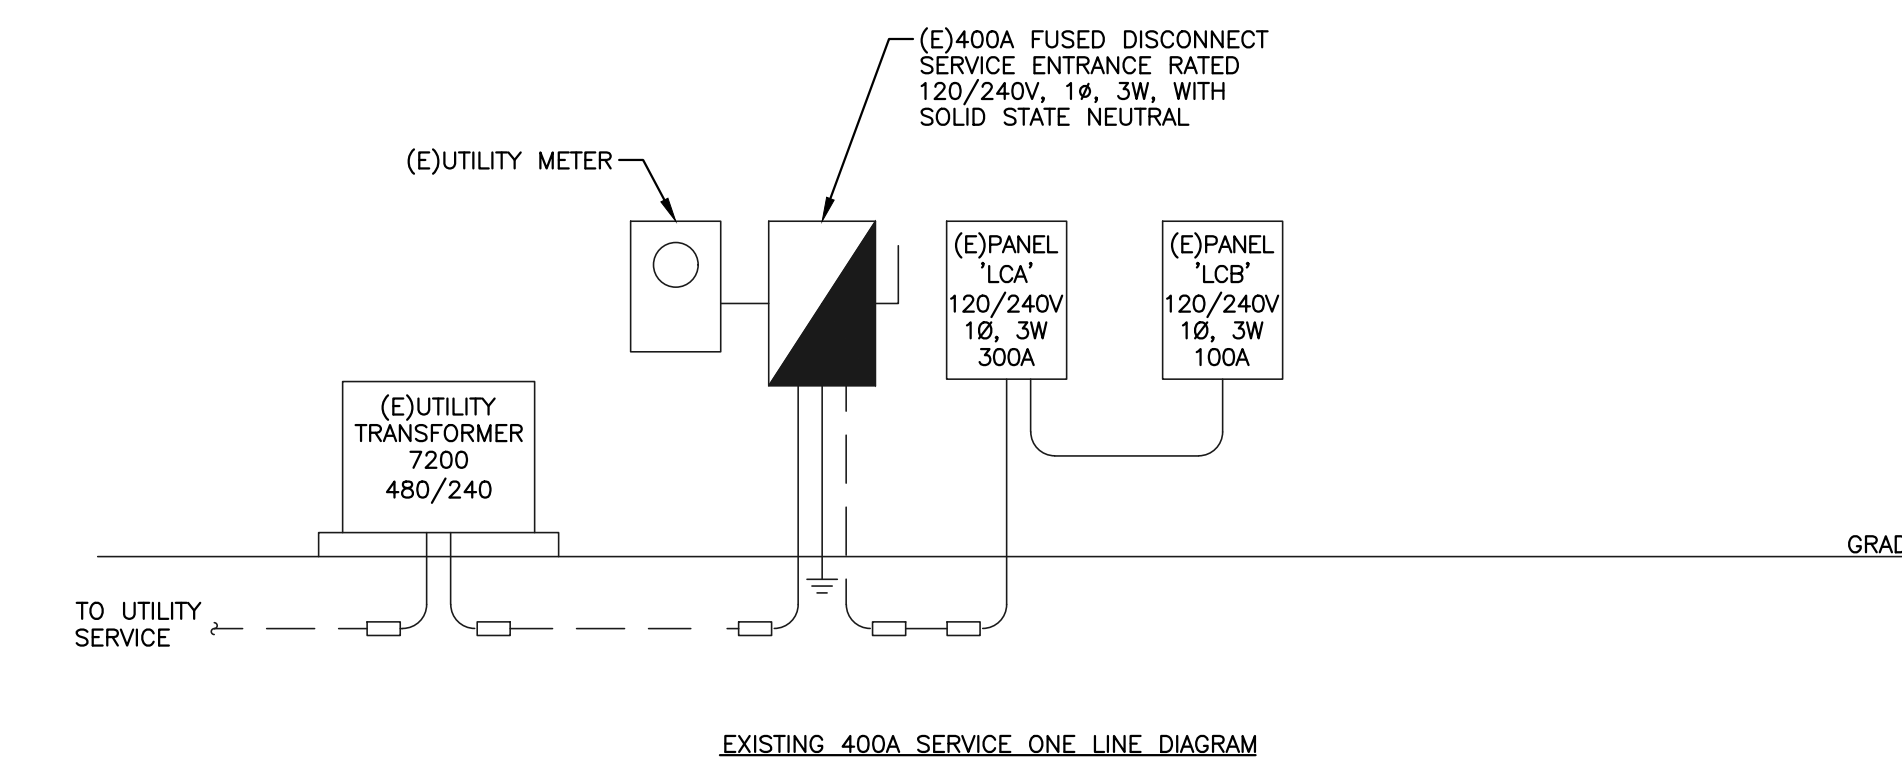

2 ONE-LINE DIAGRAMS
NO SCALE

ELECTRICAL DETAILS

PROJECT NO.	1701010567	
DATE	03-07-18	
SCALE	AS NOTED	
DESIGNED	DRAWN	CHECKED
CNG	CV	JRBW

NO.	REVISION	DATE
0	ISSUE FOR CONSTRUCTION	03-07-18

SHEET NO.