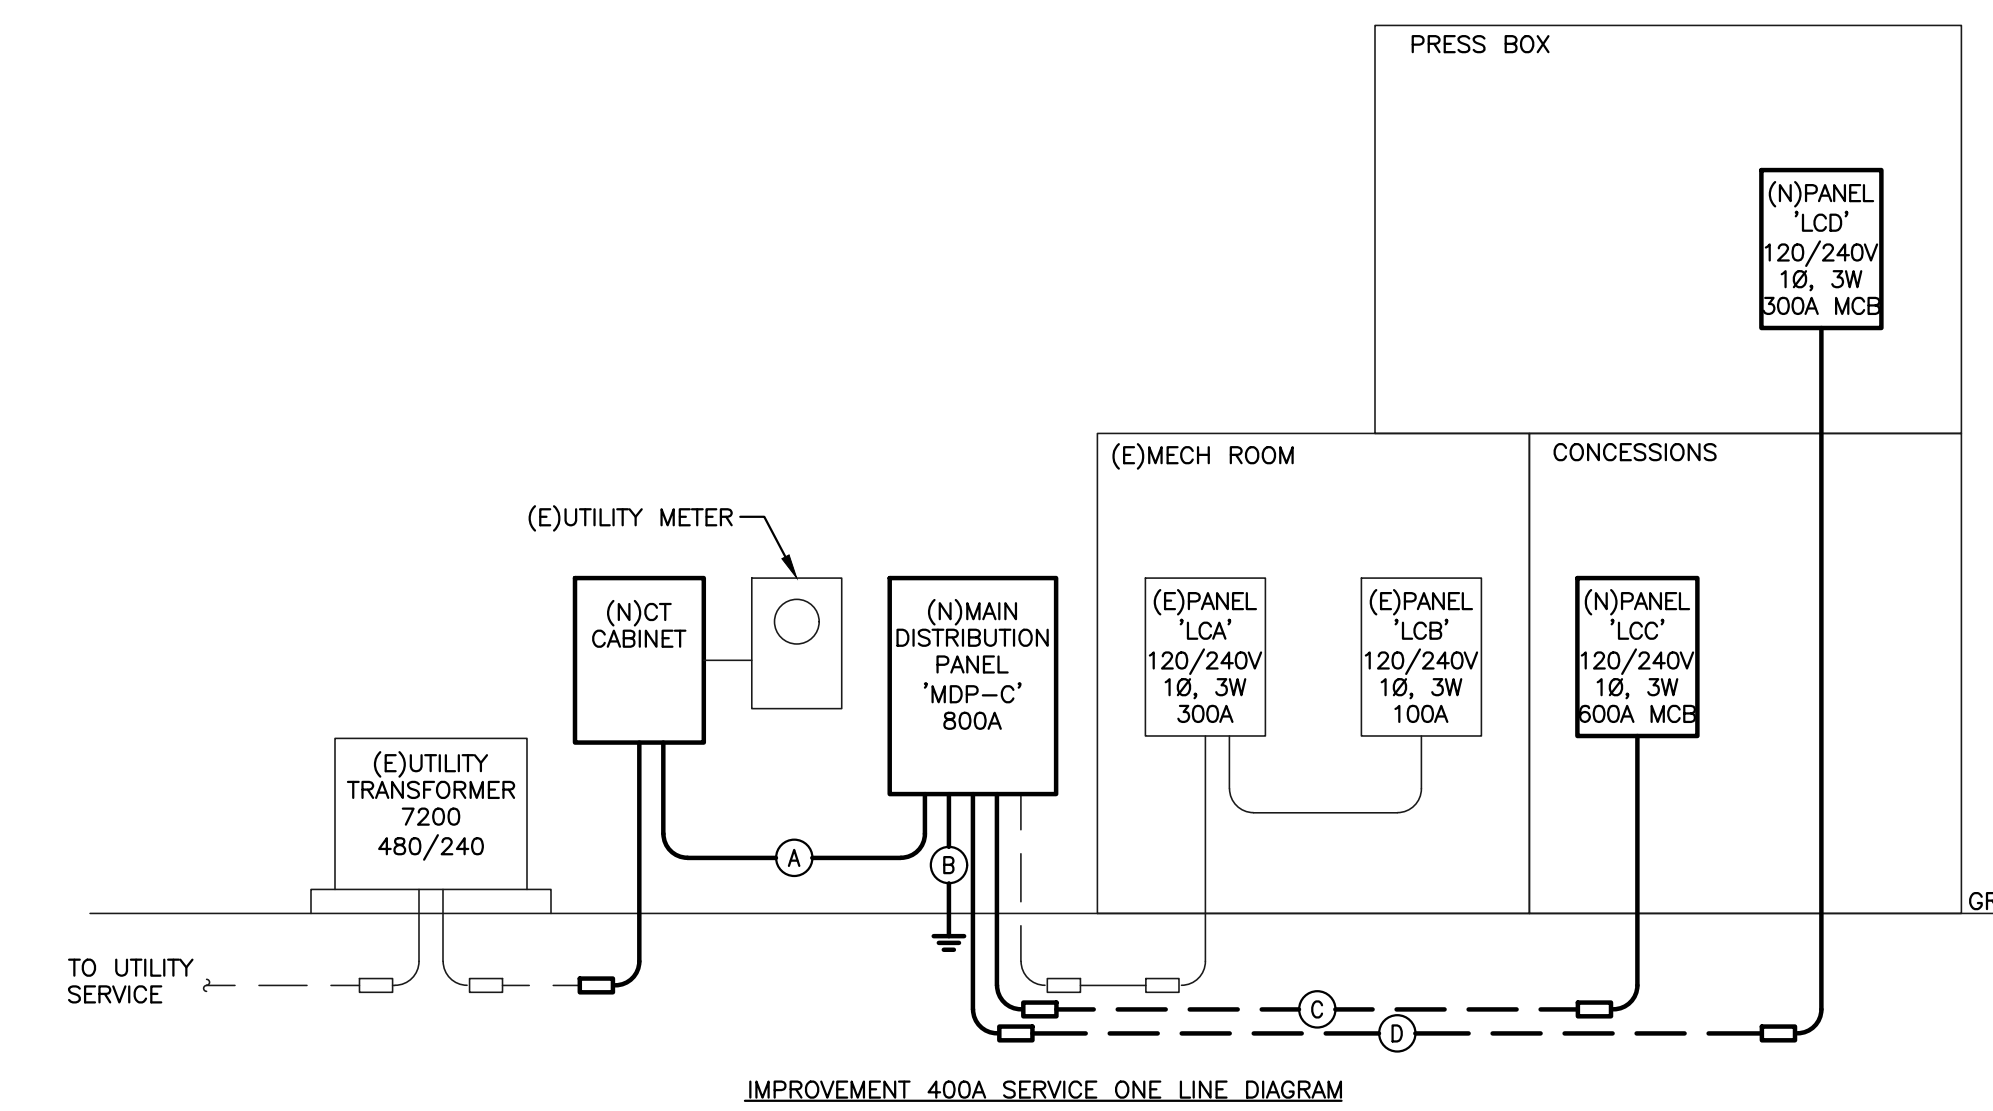

2 ONE-LINE DIAGRAMS
NO SCALE

ELECTRICAL DETAILS

PROJECT NO.	1701010567	
DATE	03-07-18	
SCALE	AS NOTED	
DESIGNED	DRAWN	CHECKED
CNG	CV	JRBW

NO.	REVISION	DATE
0	ISSUE FOR CONSTRUCTION	03-07-18

SHEET NO.