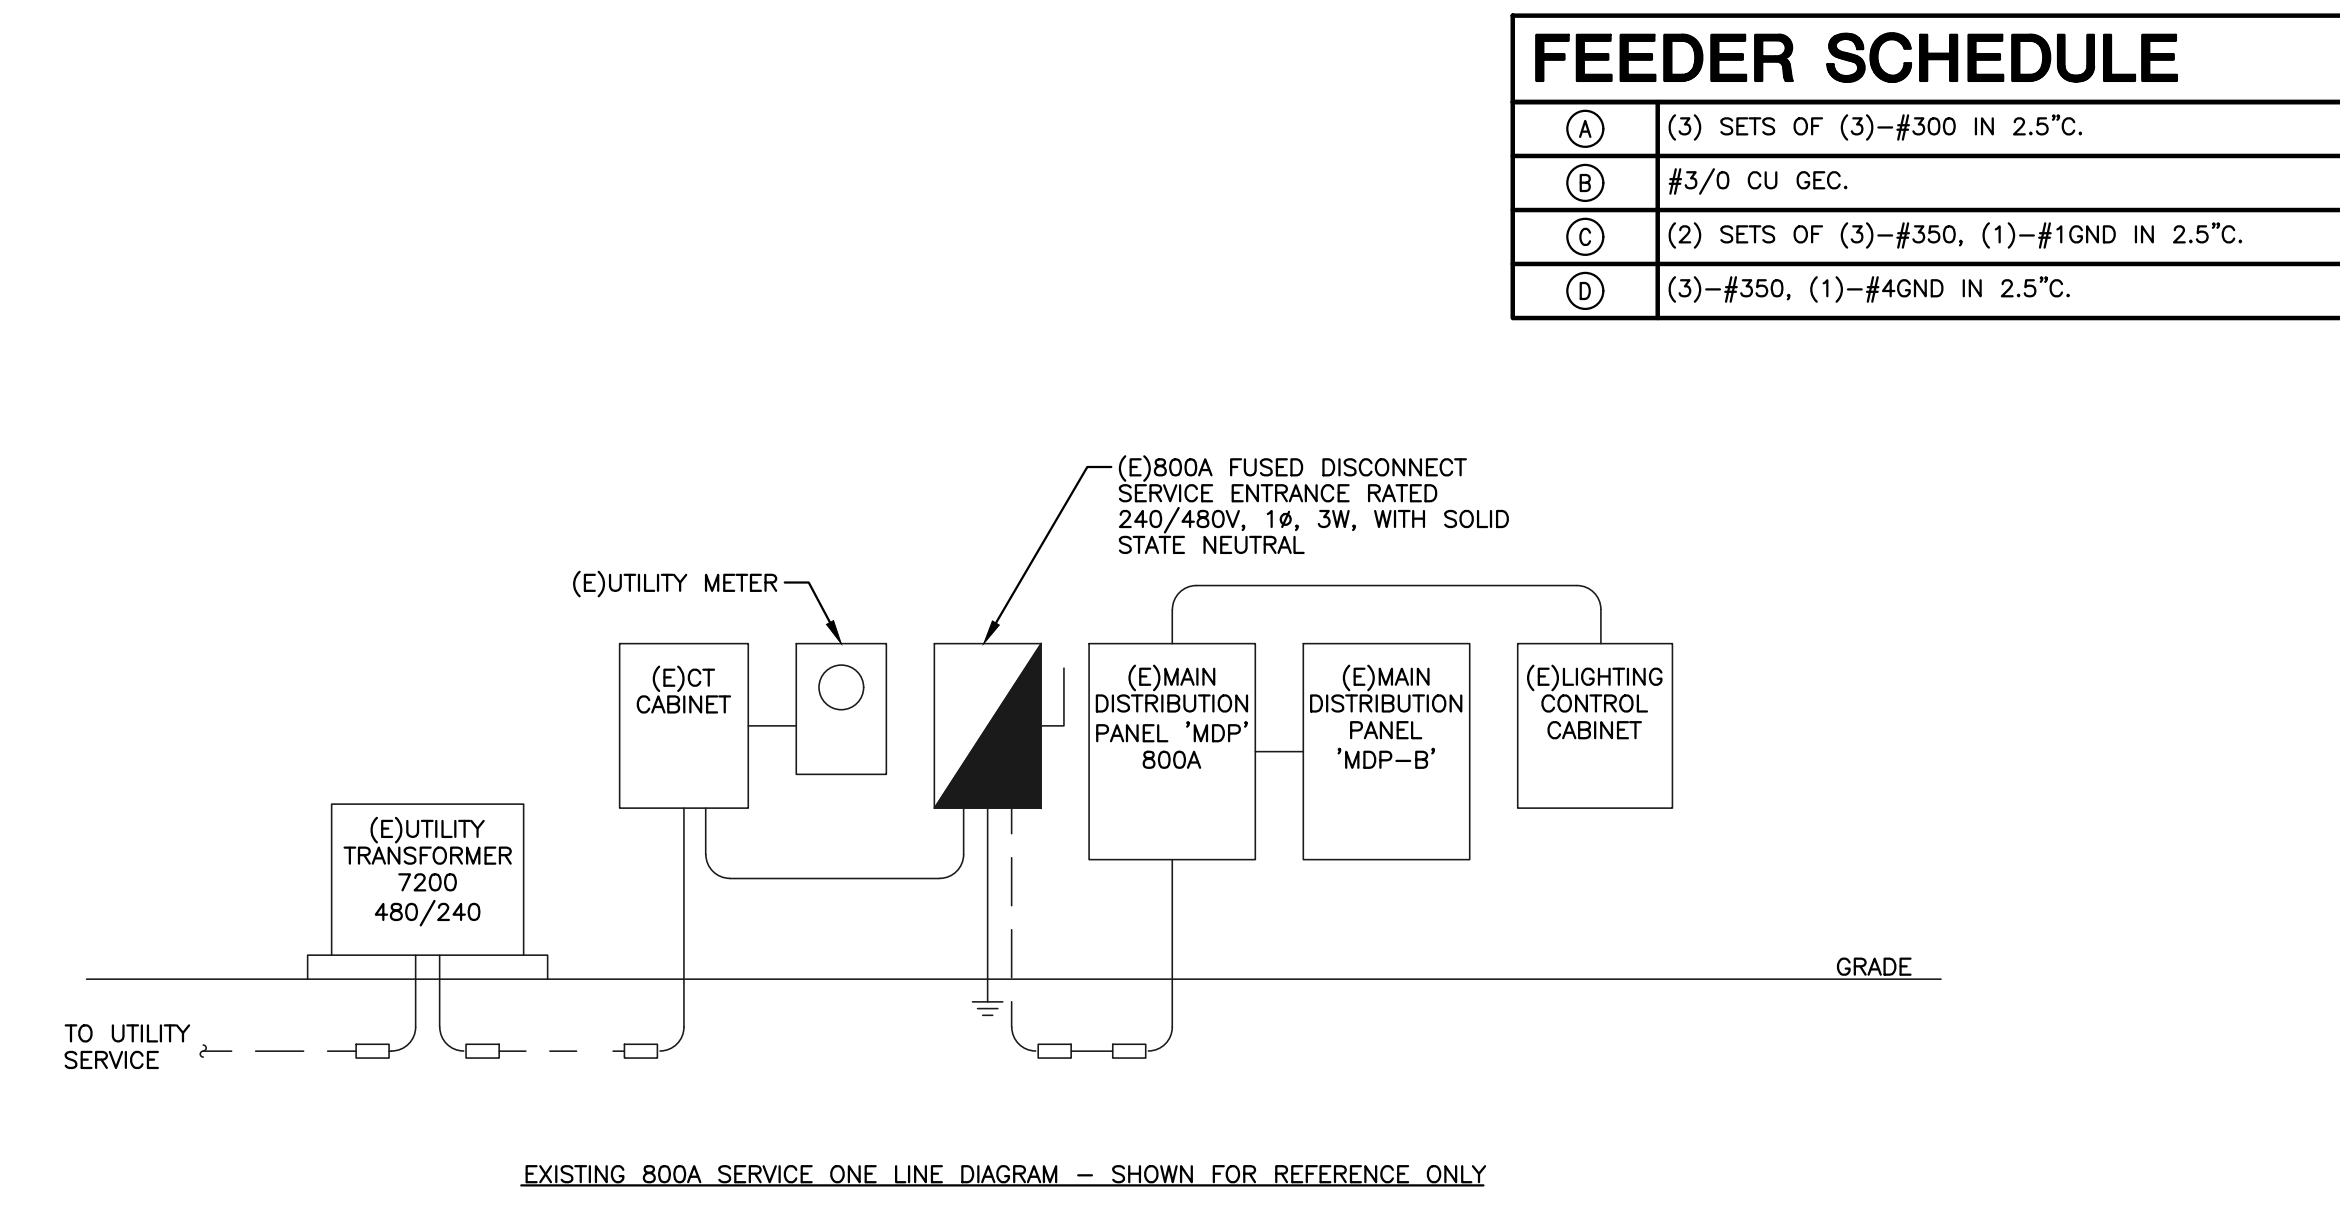

2 ONE-LINE DIAGRAMS
NO SCALE

ELECTRICAL DETAILS

PROJECT NO.	1701010567	
DATE	03-07-18	
SCALE	AS NOTED	
DESIGNED	DRAWN	CHECKED
CNG	CV	JRBW

NO.	REVISION	DATE
0	ISSUE FOR CONSTRUCTION	03-07-18

SHEET NO.