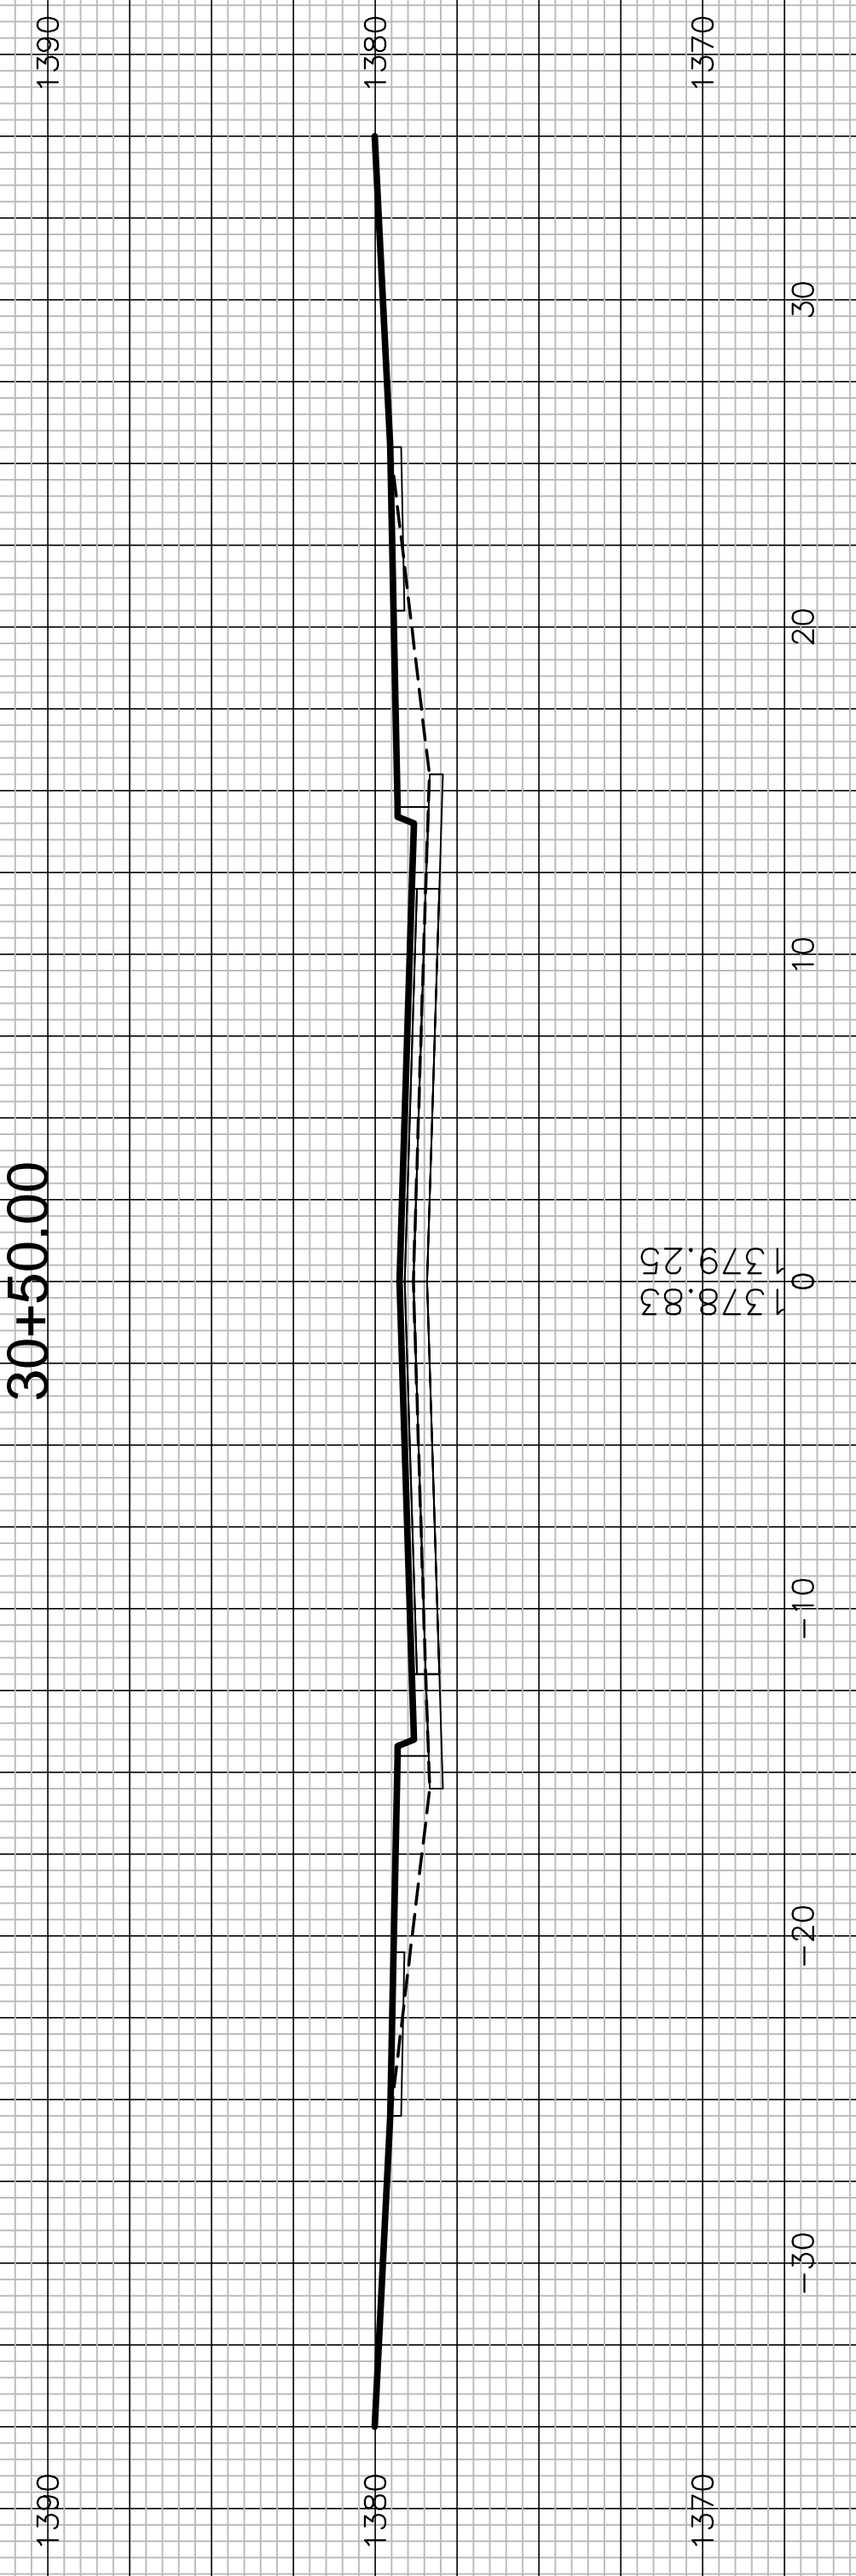

BROOKFIELD ADD.  
FAIRFAX TO WINSTON  
CROSS SECTIONS

30+50.00

1378.83  
1379.25

30+29.85

1378.57  
1378.99

23+01.29

1373.42  
1373.84

22+55.71

1373.15  
1373.57

22+31.78

1373.00  
1373.42

22+04.83

1372.84  
1373.26

21+50.00

1372.51  
1372.93