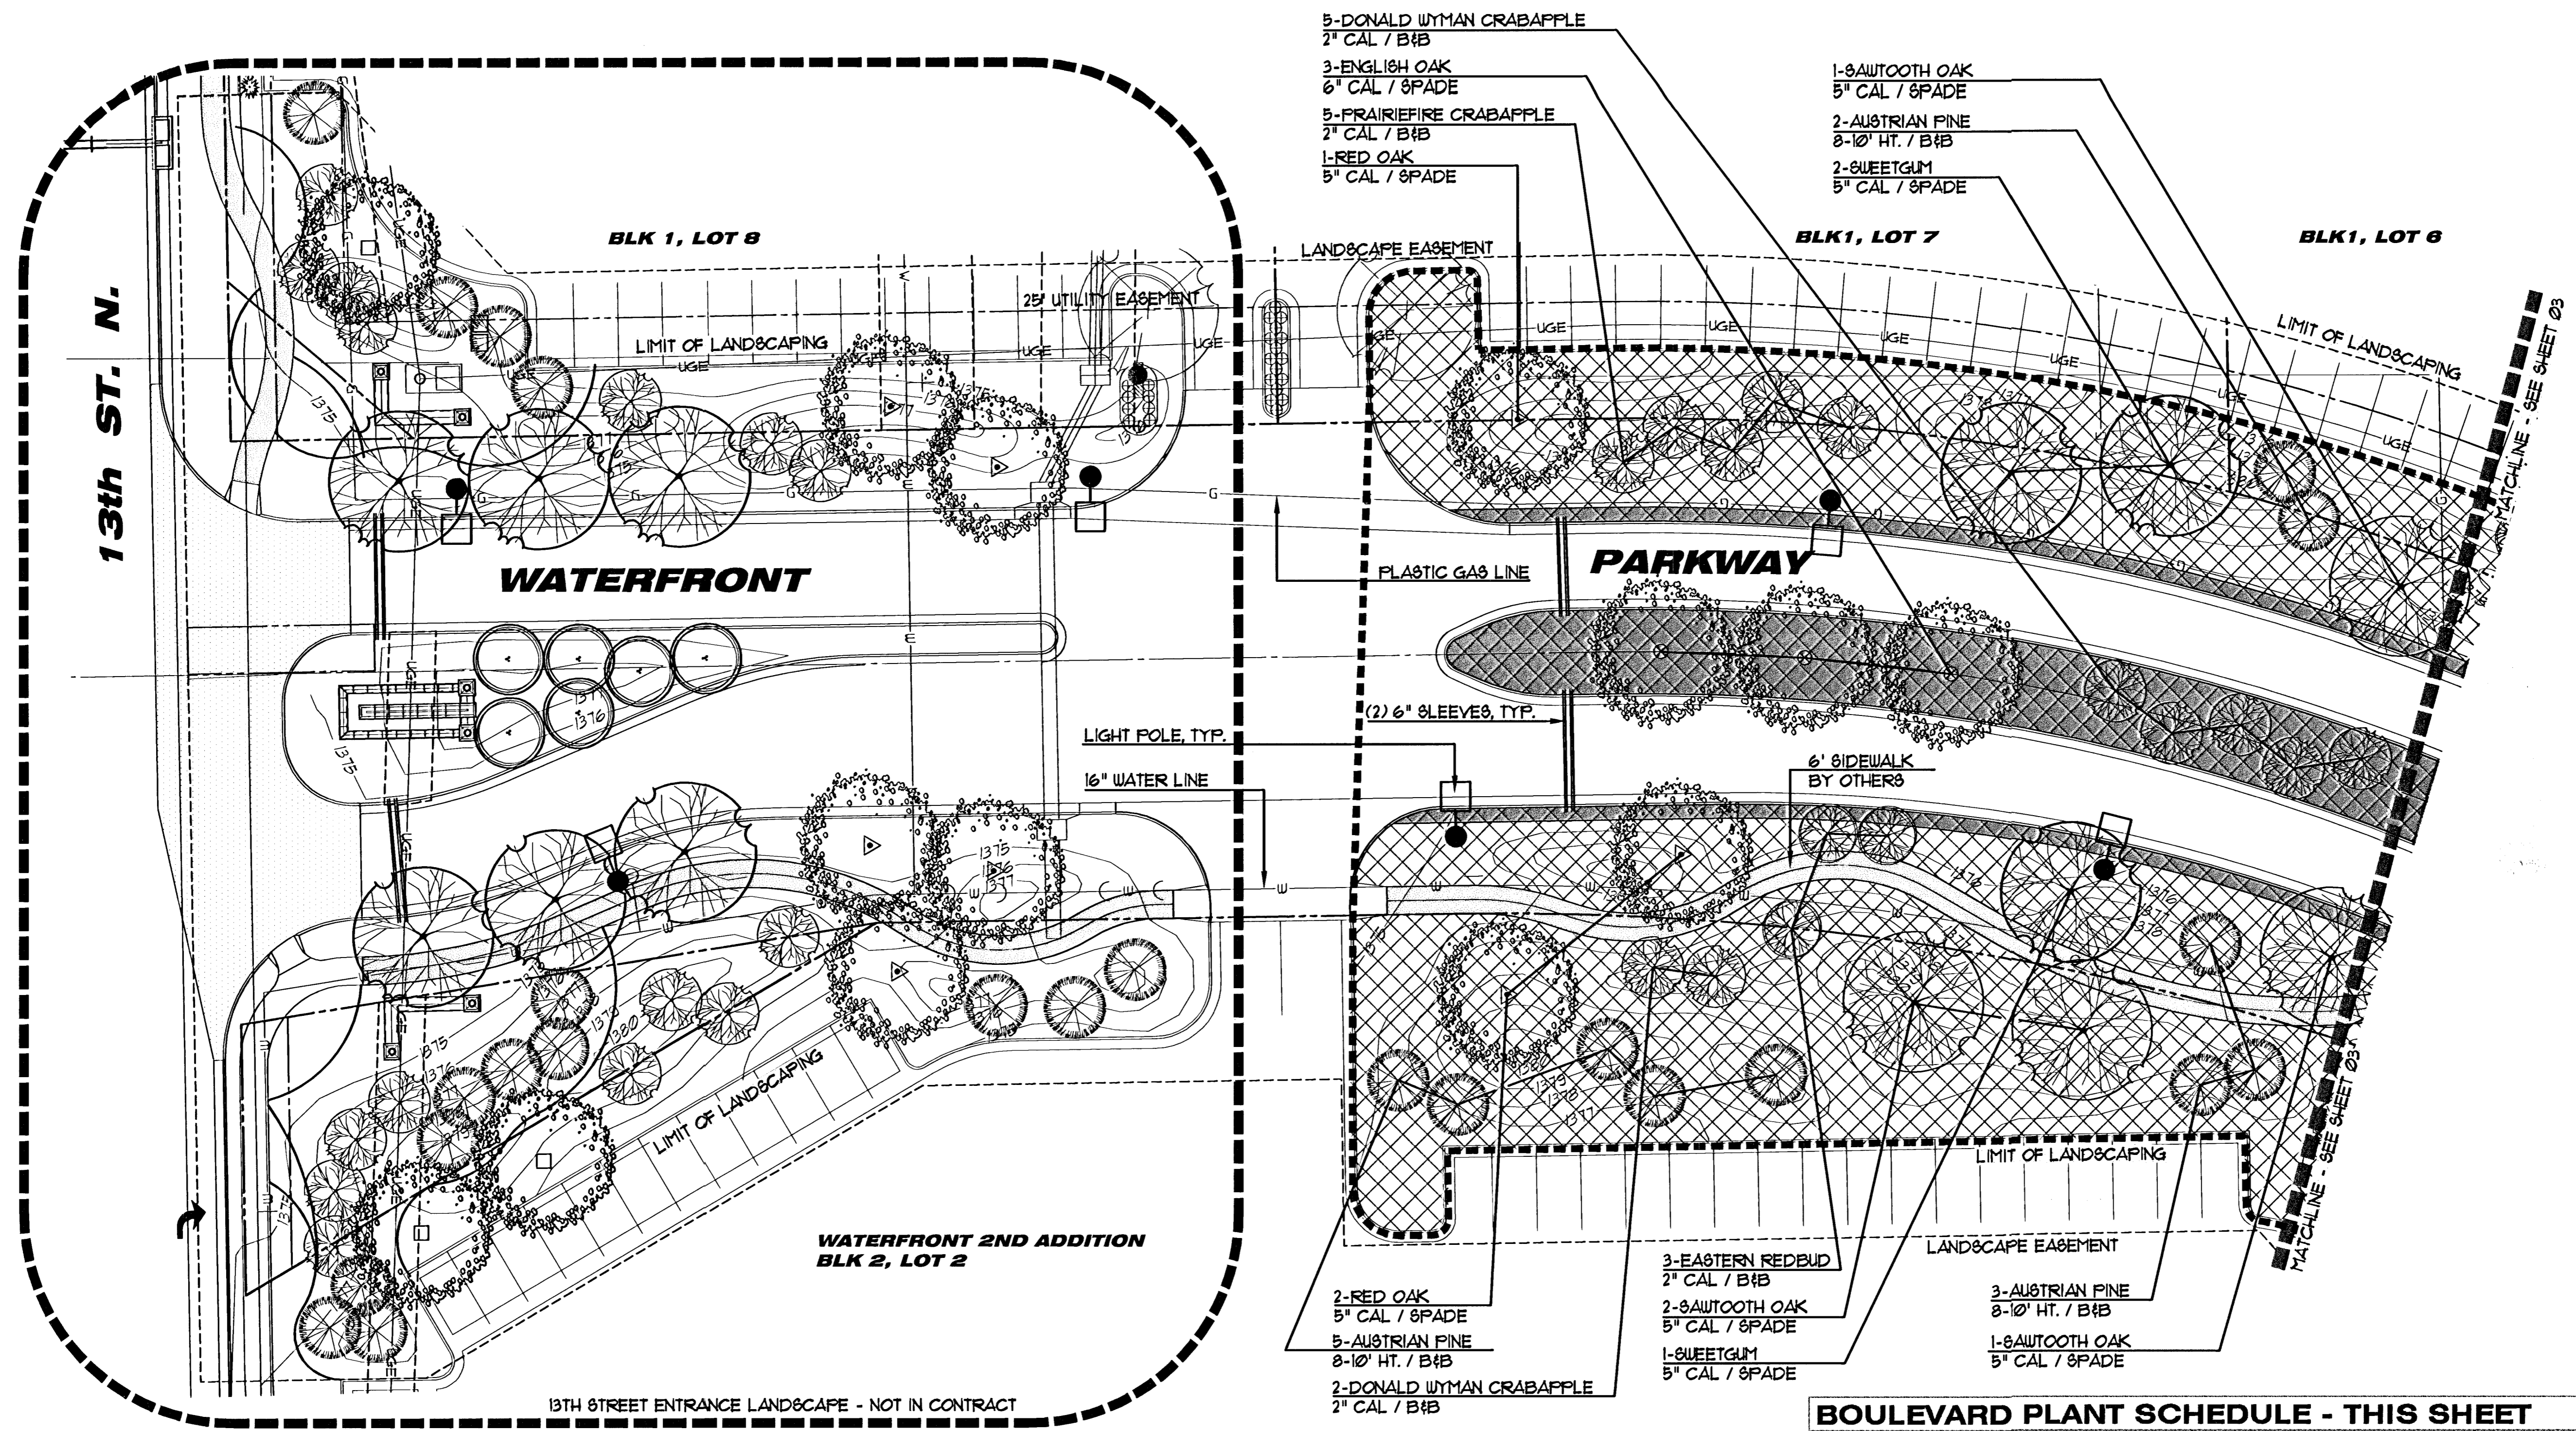

the WATERFRONT
BOULEVARD LANDSCAPE PLAN

DATE
OCTOBER 22, 2003

REVISED
11.11.03
11.20.03

DESIGN BY
KLK

DRAWN BY
KLK/DBG

CHECKED BY
JAG/RJD

SHEET NUMBER
2 of 11

H:\CIVIL\0203\4\DWG\LANDSCAPE\BOULEVARD_02014L2.DWG

- 5-DONALD WYMAN CRABAPPLE
2" CAL / B&B
- 3-ENGLISH OAK
6" CAL / SPADE
- 5-RAIRIEFIRE CRABAPPLE
2" CAL / B&B
- 1-RED OAK
5" CAL / SPADE

- 1-SAWTOOTH OAK
5" CAL / SPADE
- 2-AUSTRIAN PINE
8-10' HT. / B&B
- 2-SWEETGUM
5" CAL / SPADE

- 2-RED OAK
5" CAL / SPADE
- 5-AUSTRIAN PINE
8-10' HT. / B&B
- 2-DONALD WYMAN CRABAPPLE
2" CAL / B&B

- 3-EASTERN REDBUD
2" CAL / B&B
- 2-SAWTOOTH OAK
5" CAL / SPADE
- 1-SWEETGUM
5" CAL / SPADE

- 3-AUSTRIAN PINE
8-10' HT. / B&B
- 1-SAWTOOTH OAK
5" CAL / SPADE

BOULEVARD PLANT SCHEDULE - THIS SHEET

<i>Large Shade Trees</i>			
QTY.	COMMON NAME	BOTANICAL NAME	SIZE/COMMENT
3	Sweet Gum	Liquidambar styraciflua	5"/6" Cal. / SPADE
	London Plane Tree	Platanus x acerifolia	5"/6" Cal. / SPADE
4	Sawtooth Oak	Quercus acutissima	5"/6" Cal. / SPADE
	Swamp White Oak	Quercus bicolor	5"/6" Cal. / SPADE
	Shingle Oak	Quercus imbricaria	5"/6" Cal. / SPADE
	Pin Oak	Quercus palustris	5"/6" Cal. / SPADE
3	English Oak	Quercus robur	5"/6" Cal. / SPADE
3	Red Oak	Quercus rubra	5"/6" Cal. / SPADE
<i>Evergreen Trees</i>			
QTY.	COMMON NAME	BOTANICAL NAME	SIZE/COMMENT
10	Austrian Pine	Pinus nigra	8'-10' Ht. / B&B
<i>Ornamental Trees</i>			
QTY.	COMMON NAME	BOTANICAL NAME	SIZE/COMMENT
	Flame Amur Maple	Acer ginnala 'Flame'	2" Cal. / B&B
3	Eastern Redbud	Cercis canadensis	2" Cal. / B&B
7	Donald Wyman Crabapple	Malus sp. 'Donald Wyman'	2" Cal. / B&B
5	Prairiefire Crabapple	Malus sp. 'Prairiefire'	2" Cal. / B&B