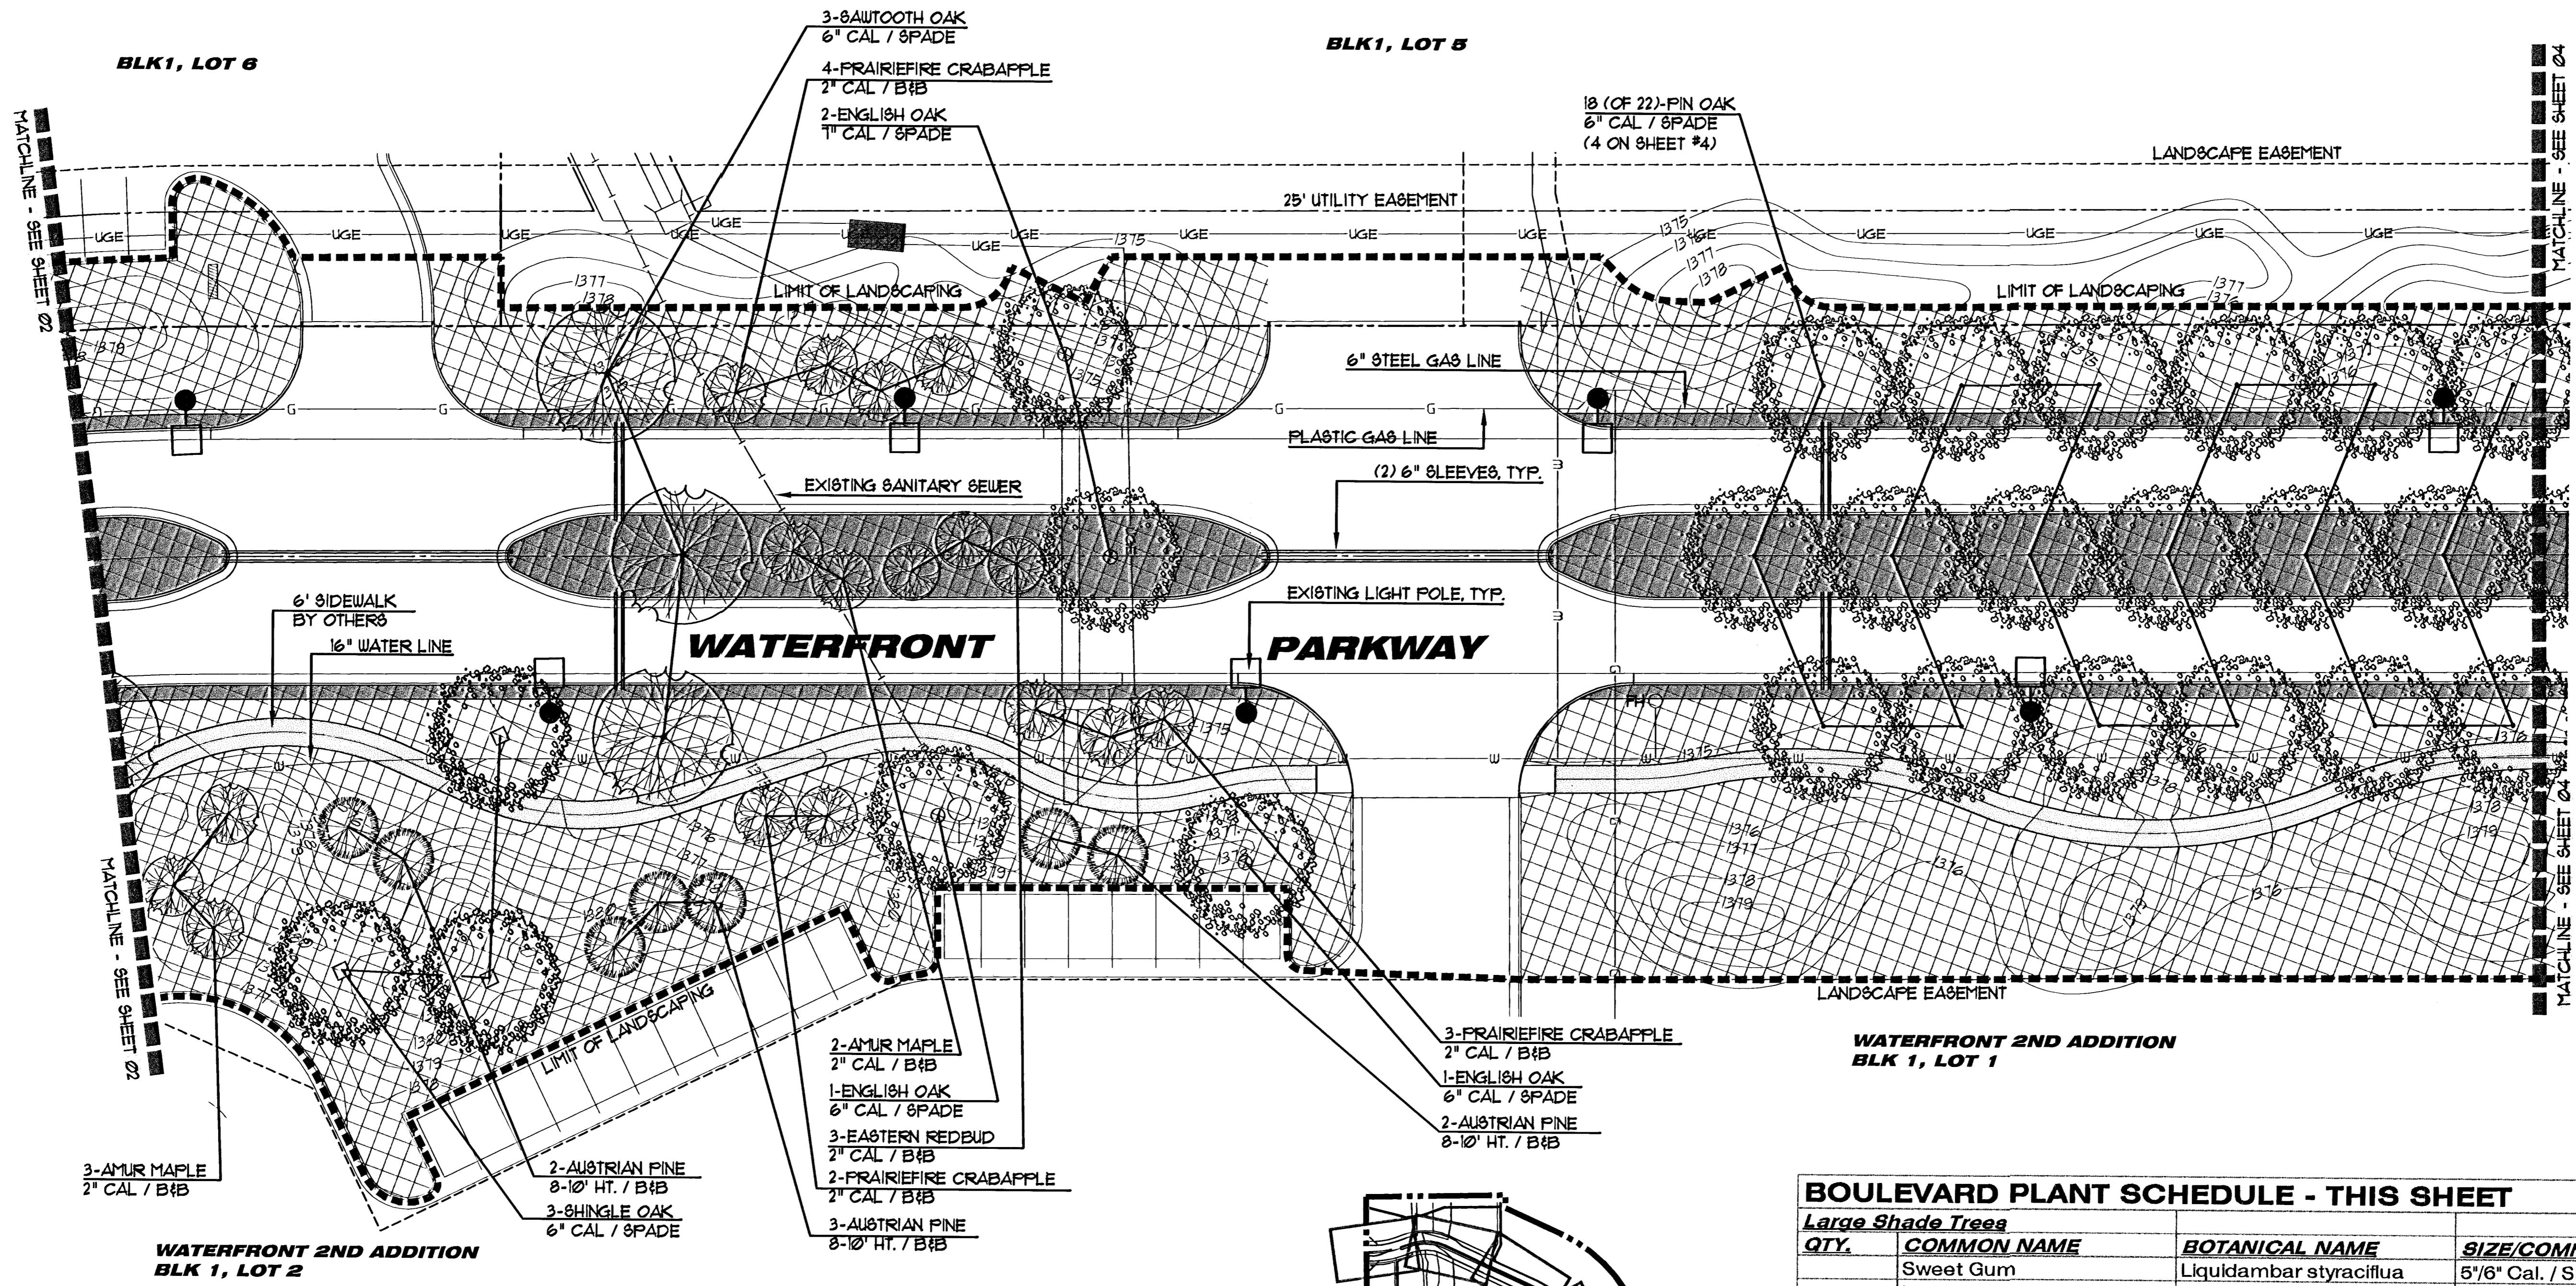

DATE  
OCTOBER 22, 2003

REVISED  
11.11.03  
11.20.03

DESIGN BY  
KLK

DRAWN BY  
KLK/DBG

CHECKED BY  
JAG/RJD

SHEET NUMBER  
**3 of 11**

H:\CIVIL\0201-4\DWG\LANDSCAPE\BOULEVARD\0201-4L.P3.DWG

**BOULEVARD PLANT SCHEDULE - THIS SHEET**

<b>Large Shade Trees</b>			
QTY.	COMMON NAME	BOTANICAL NAME	SIZE/COMMENT
	Sweet Gum	Liquidambar styraciflua	5'/6" Cal. / SPADE
	London Plane Tree	Platanus x acerifolia	5'/6" Cal. / SPADE
3	Sawtooth Oak	Quercus acutissima	5'/6" Cal. / SPADE
	Swamp White Oak	Quercus bicolor	5'/6" Cal. / SPADE
3	Shingle Oak	Quercus imbricaria	5'/6" Cal. / SPADE
18	Pin Oak	Quercus palustris	5'/6" Cal. / SPADE
4	English Oak	Quercus robur	5'/6" Cal. / SPADE
	Red Oak	Quercus rubra	5'/6" Cal. / SPADE
<b>Evergreen Trees</b>			
QTY.	COMMON NAME	BOTANICAL NAME	SIZE/COMMENT
7	Austrian Pine	Pinus nigra	8'-10' Ht. / B&B
<b>Ornamental Trees</b>			
QTY.	COMMON NAME	BOTANICAL NAME	SIZE/COMMENT
5	Flame Amur Maple	Acer ginnala 'Flame'	2" Cal. / B&B
3	Eastern Redbud	Cercis canadensis	2" Cal. / B&B
	Donald Wyman Crabapple	Malus sp. 'Donald Wyman'	2" Cal. / B&B
9	Prairiefire Crabapple	Malus sp. 'Prairiefire'	2" Cal. / B&B