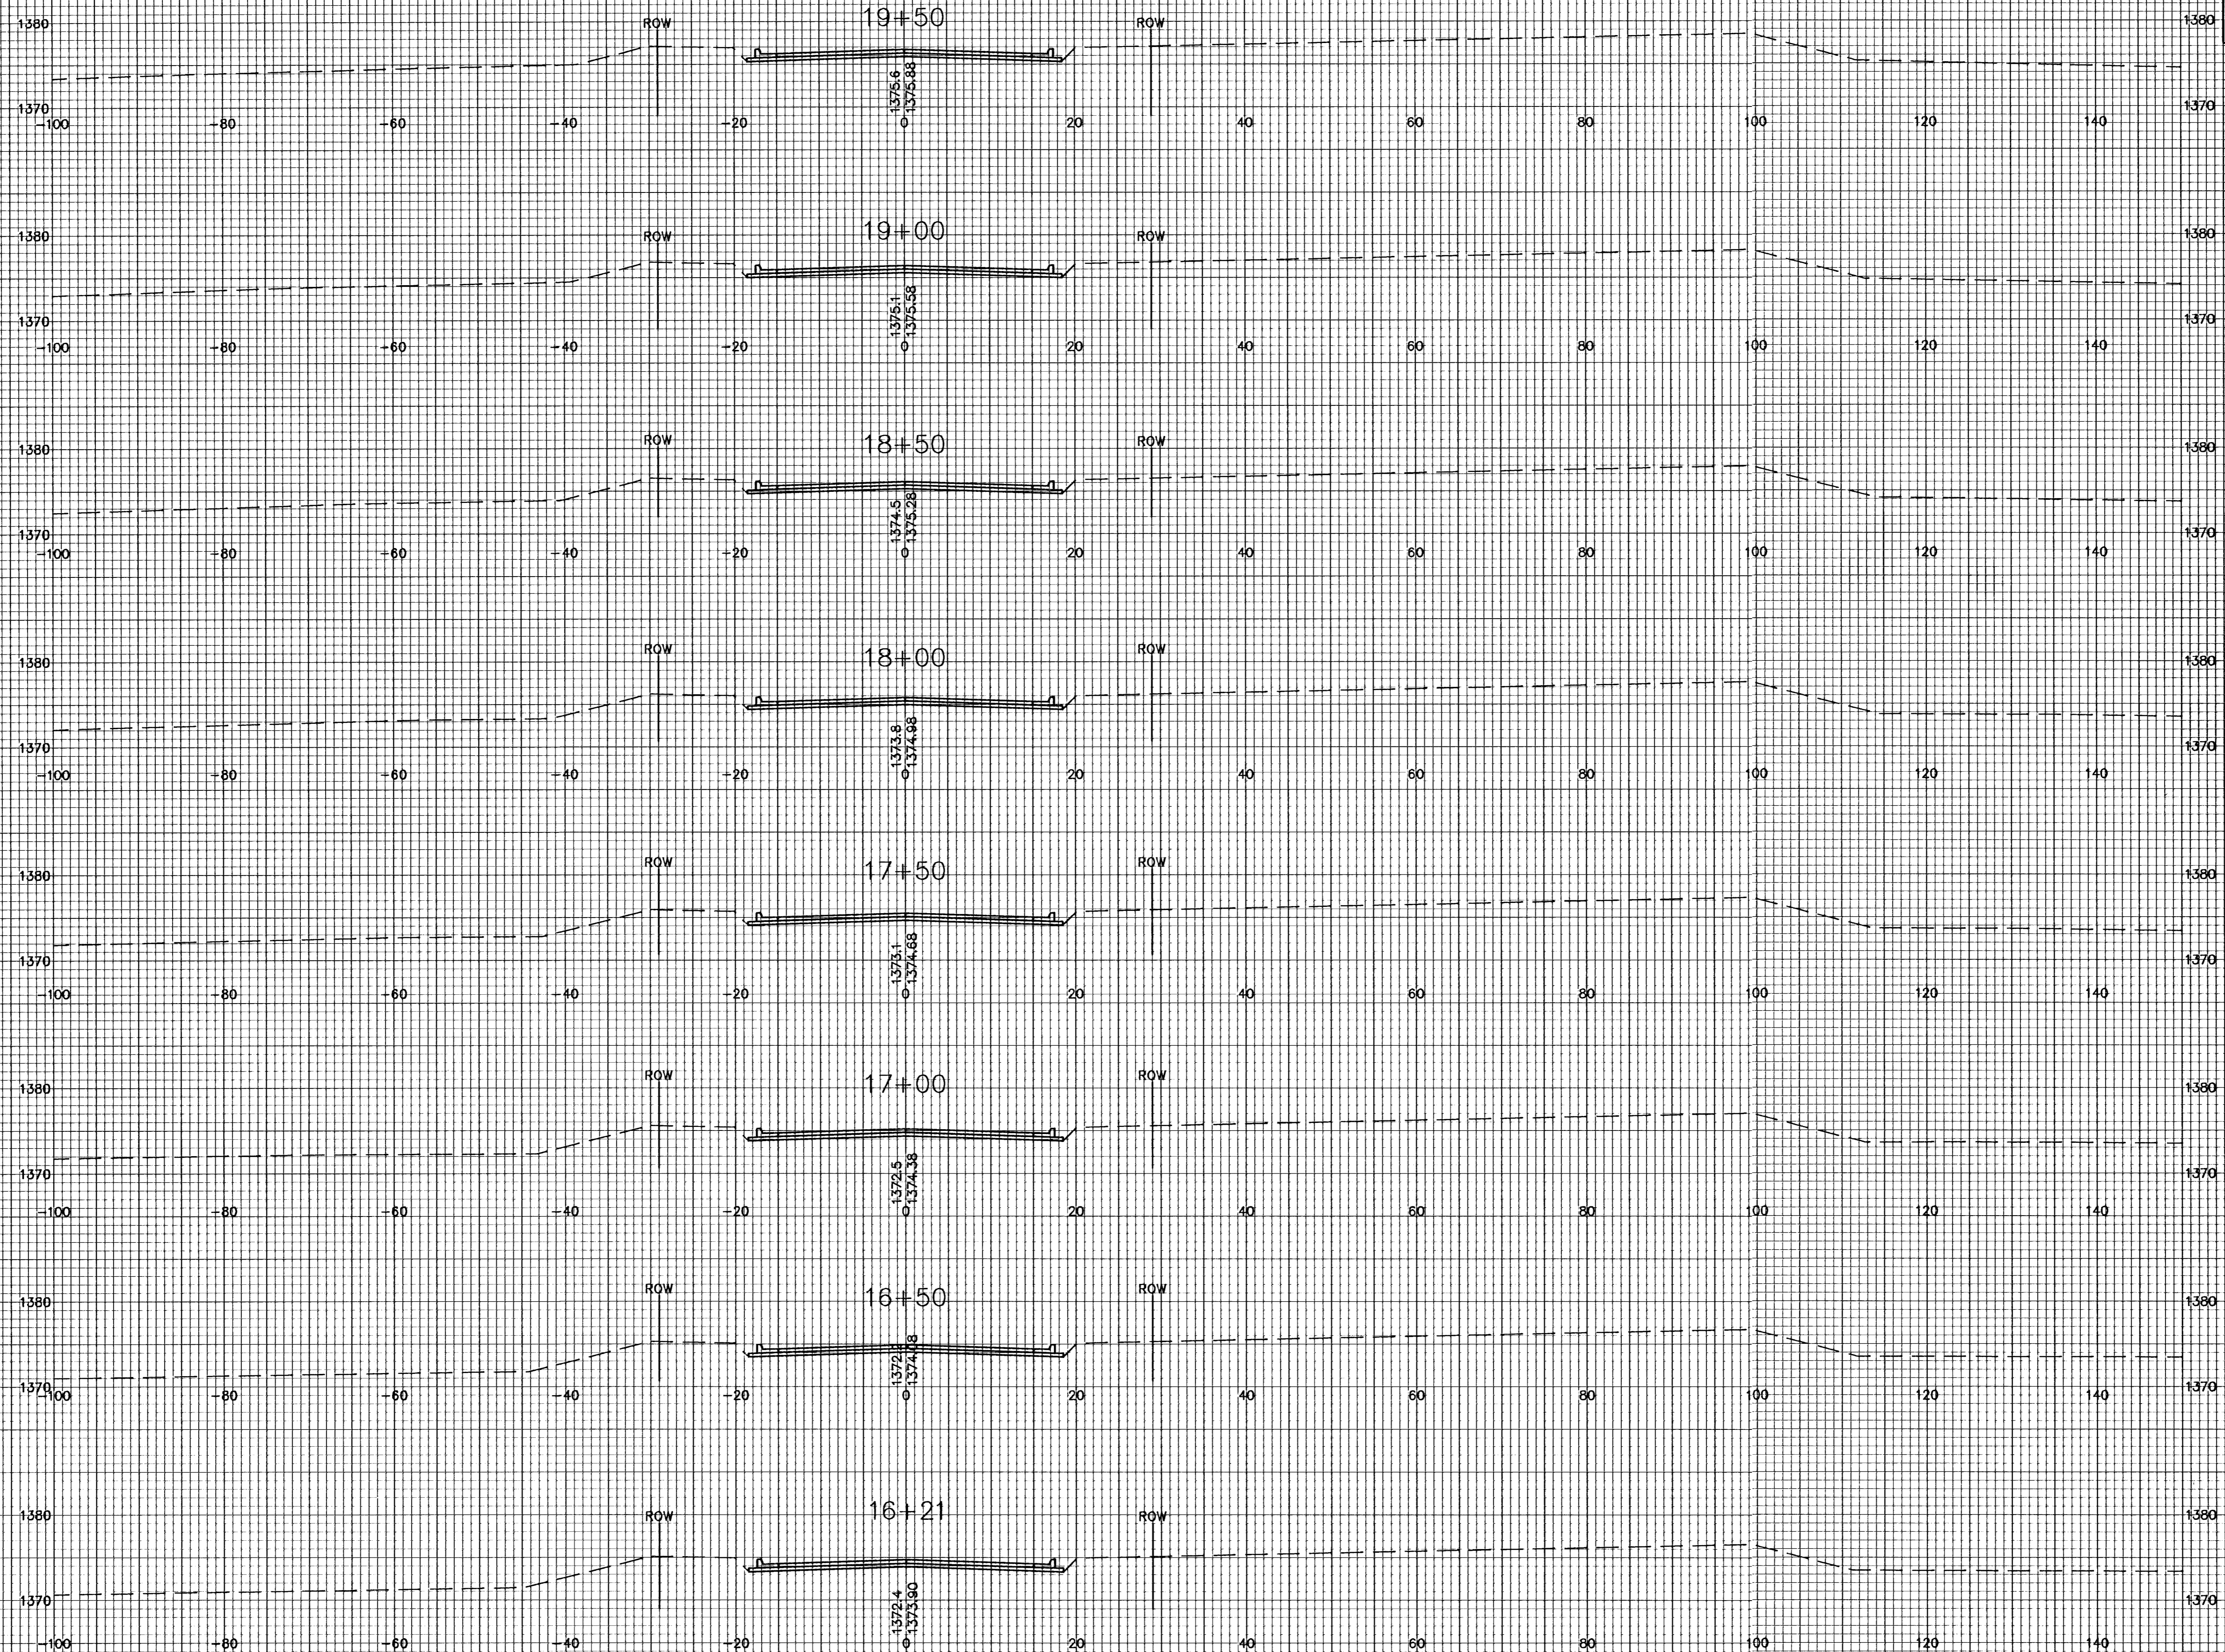

REED'S COVE ADD.
PECKHAM STREET
CROSS SECTIONS

PECKHAM STREET

XSEC1

23

27