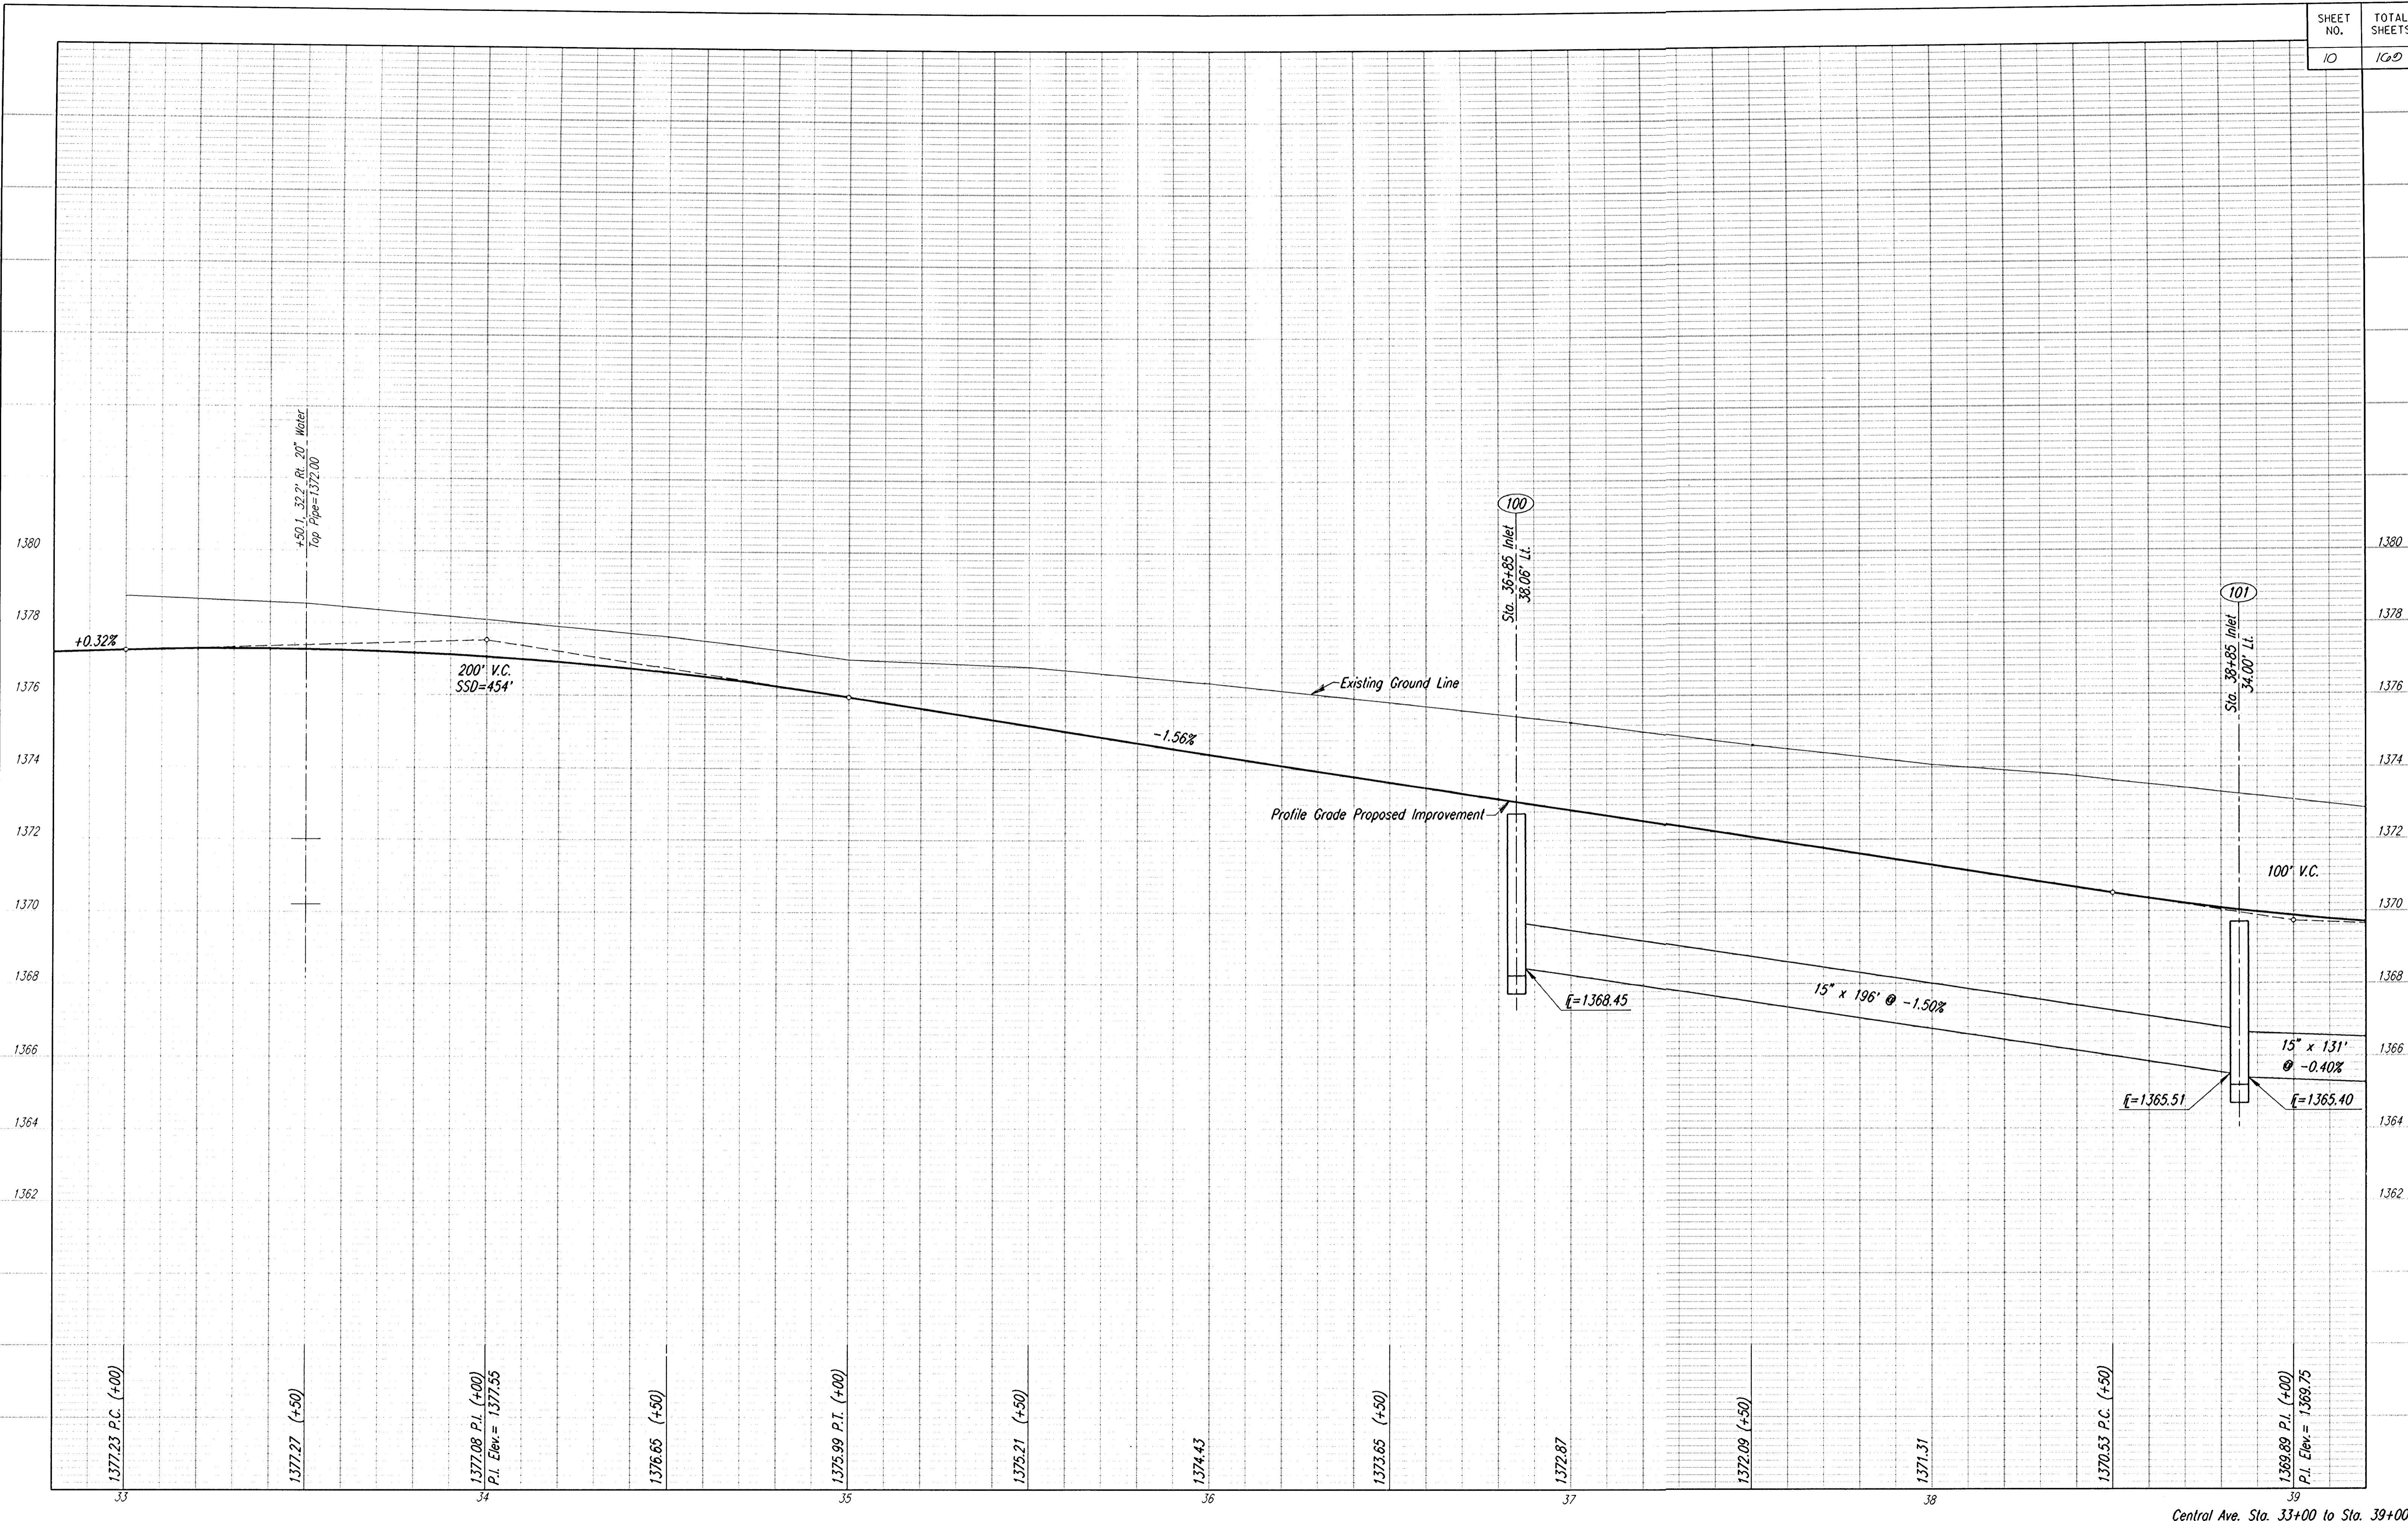

DATE	
BY	
REFERENCES NOTED	
REFERENCES CHECKED	

1:1995/95297/002/str-33-39.dgn
 Drawn by: maf
 Plotted by: maf 8-14-97