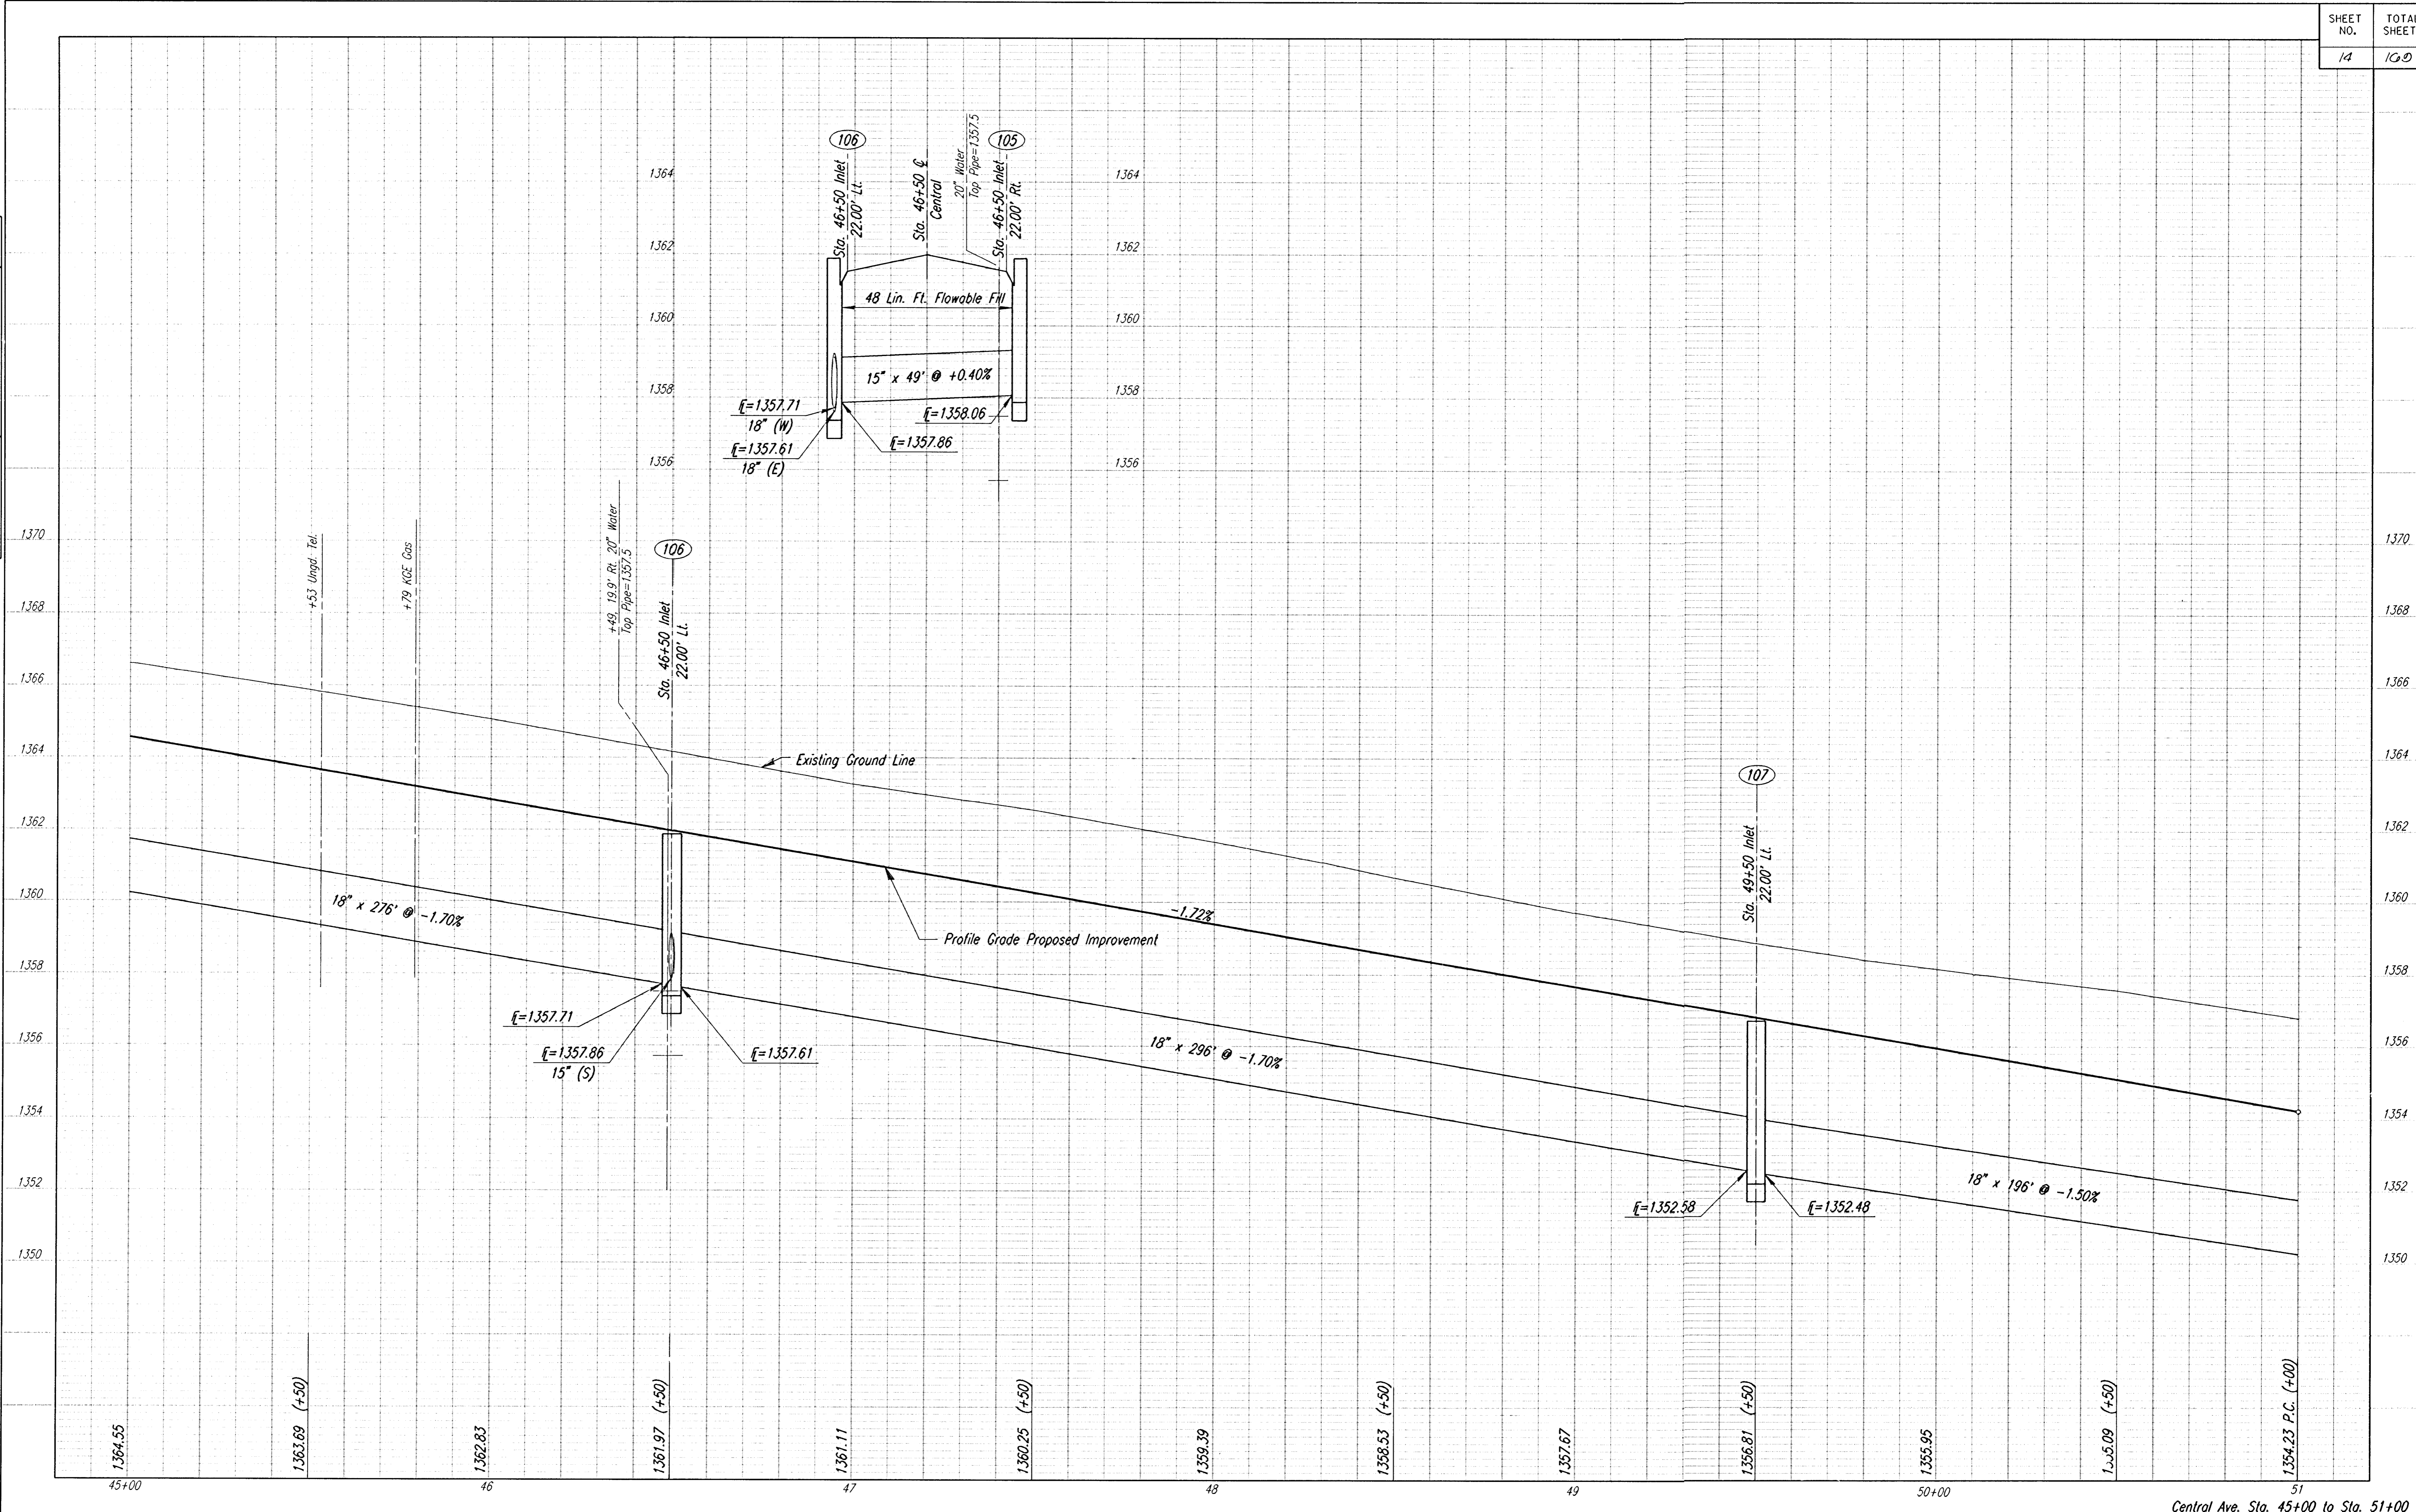

DATE	
BY	
REFERENCES NOTED	
REFERENCES CHECKED	

1/1995/95297/002/sr-45-51.dgn
 Drawn by: maf
 Plotted by: maf 8-14-97