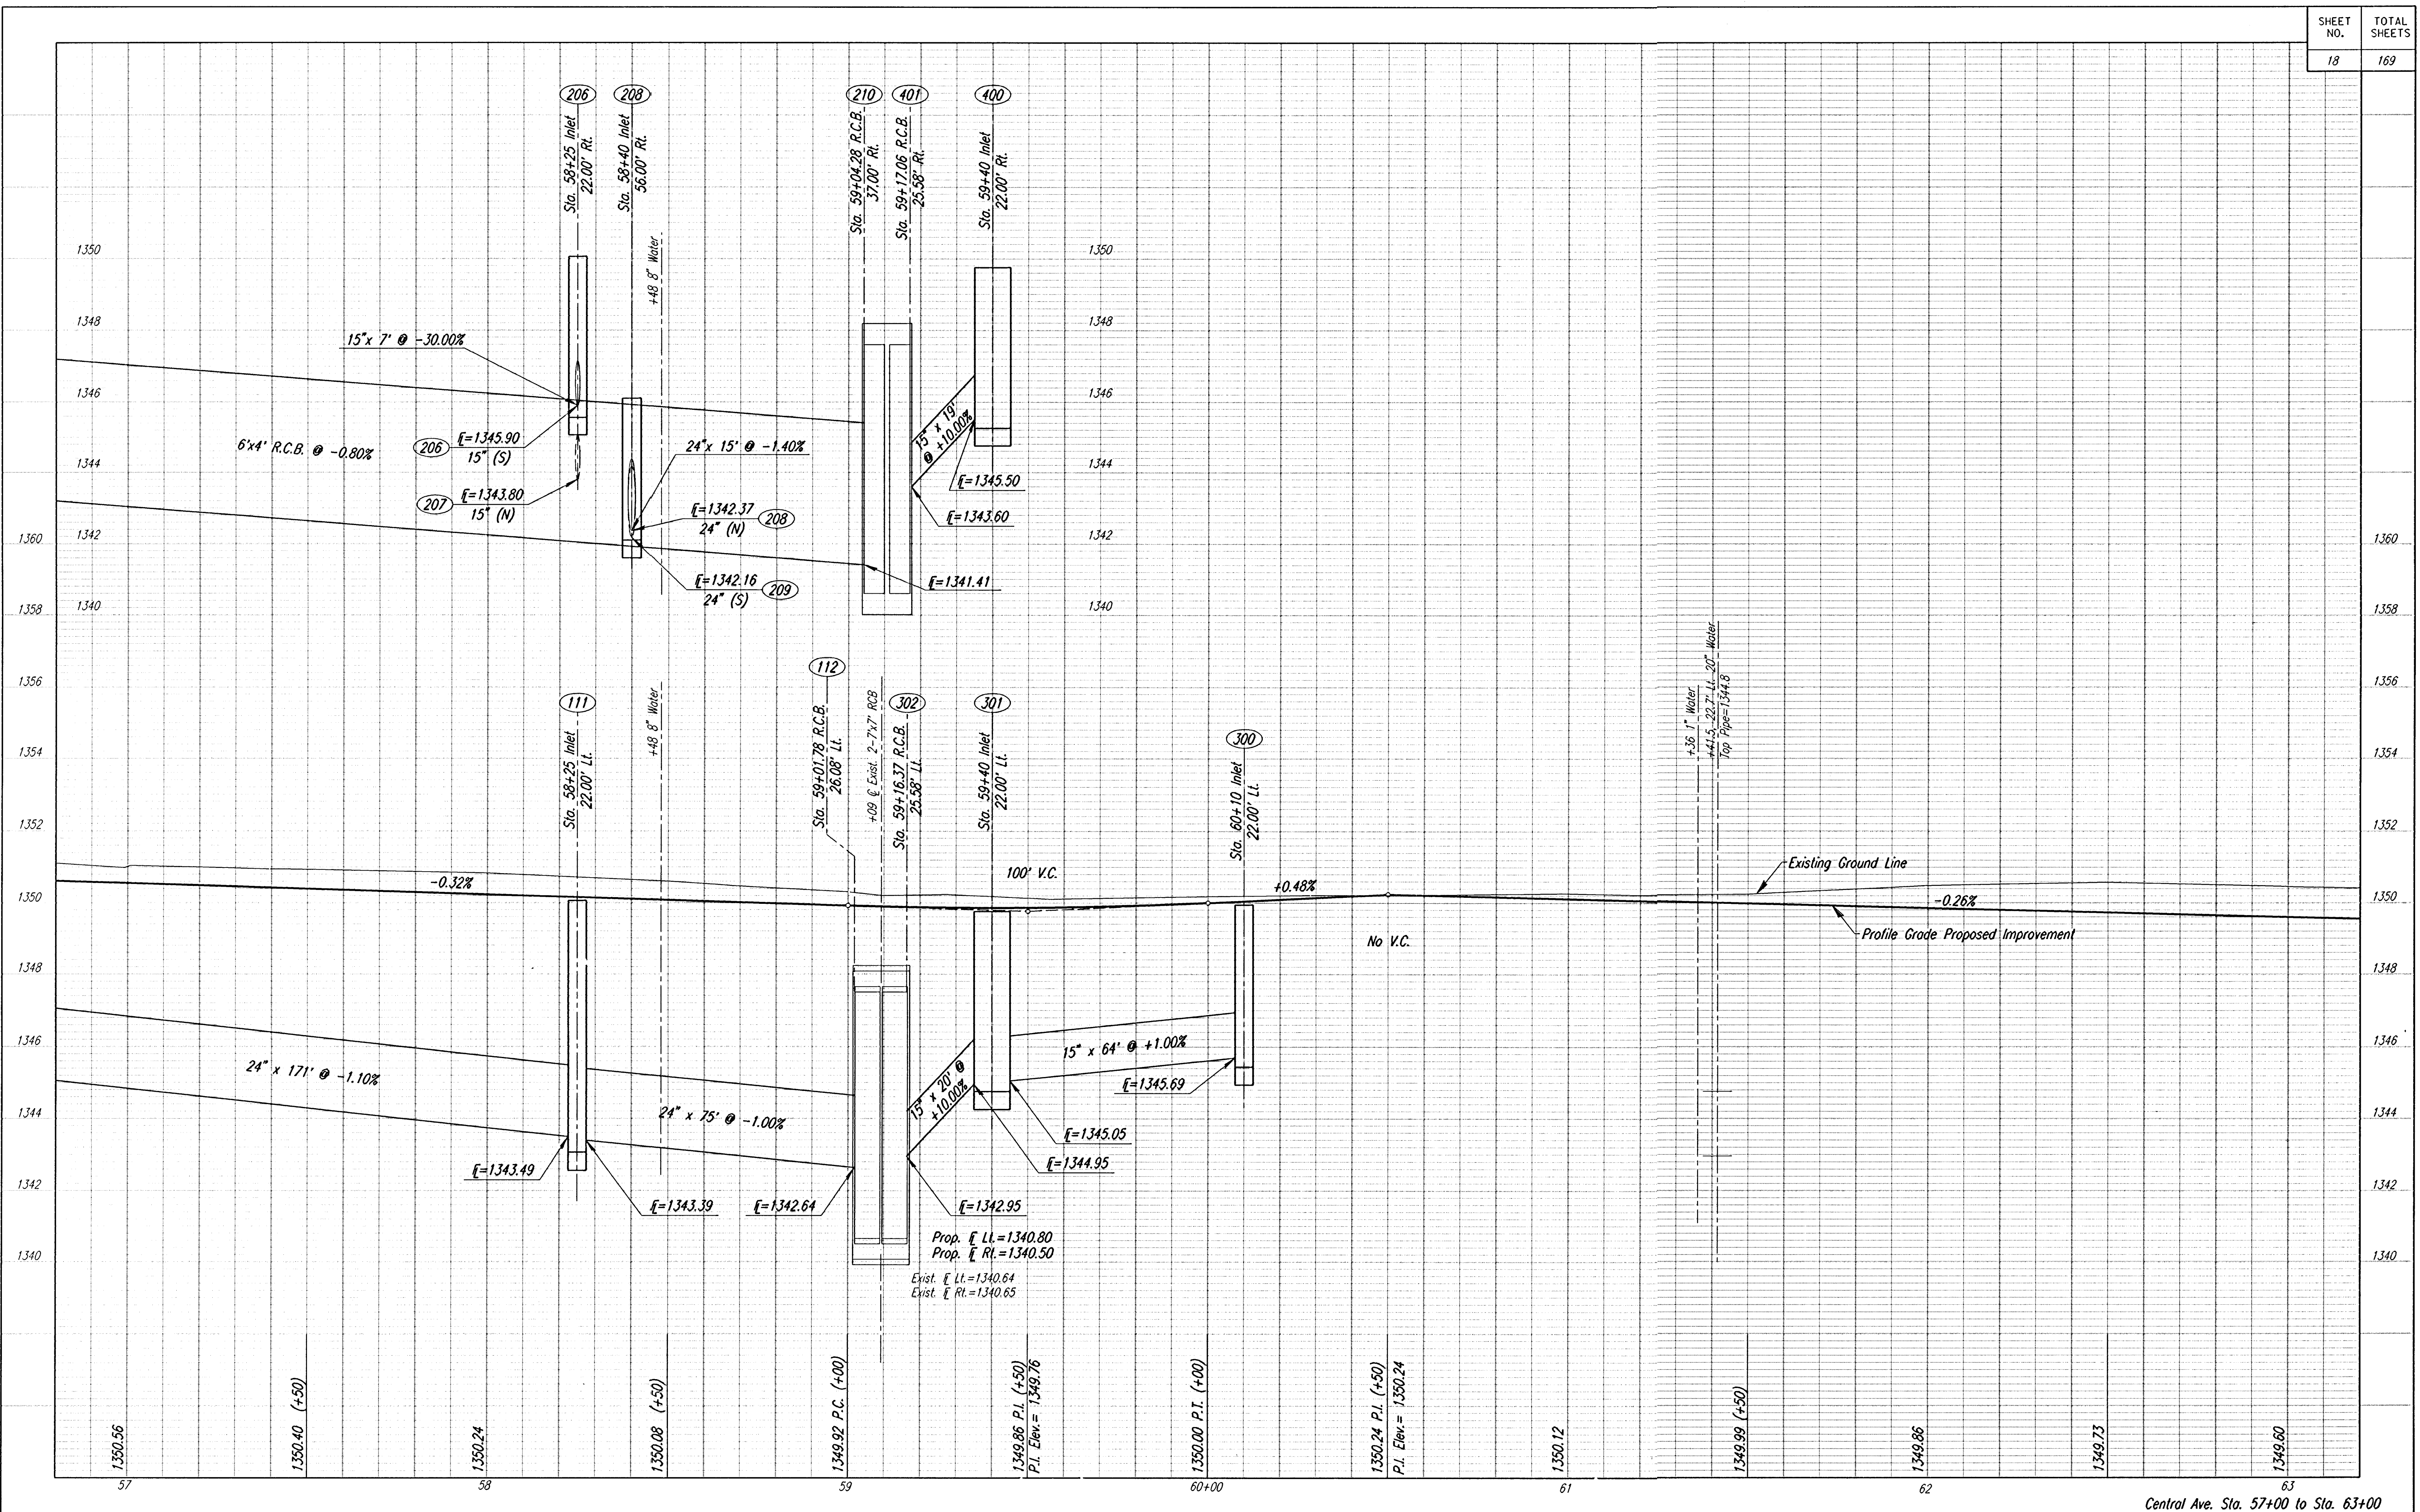

DATE	
BY	
REFERENCES NOTED	
REFERENCES CHECKED	

I:\1995\95297\002\str57-63.dgn  
 Drawn by: maf  
 Plotted by: DW 11-26-97