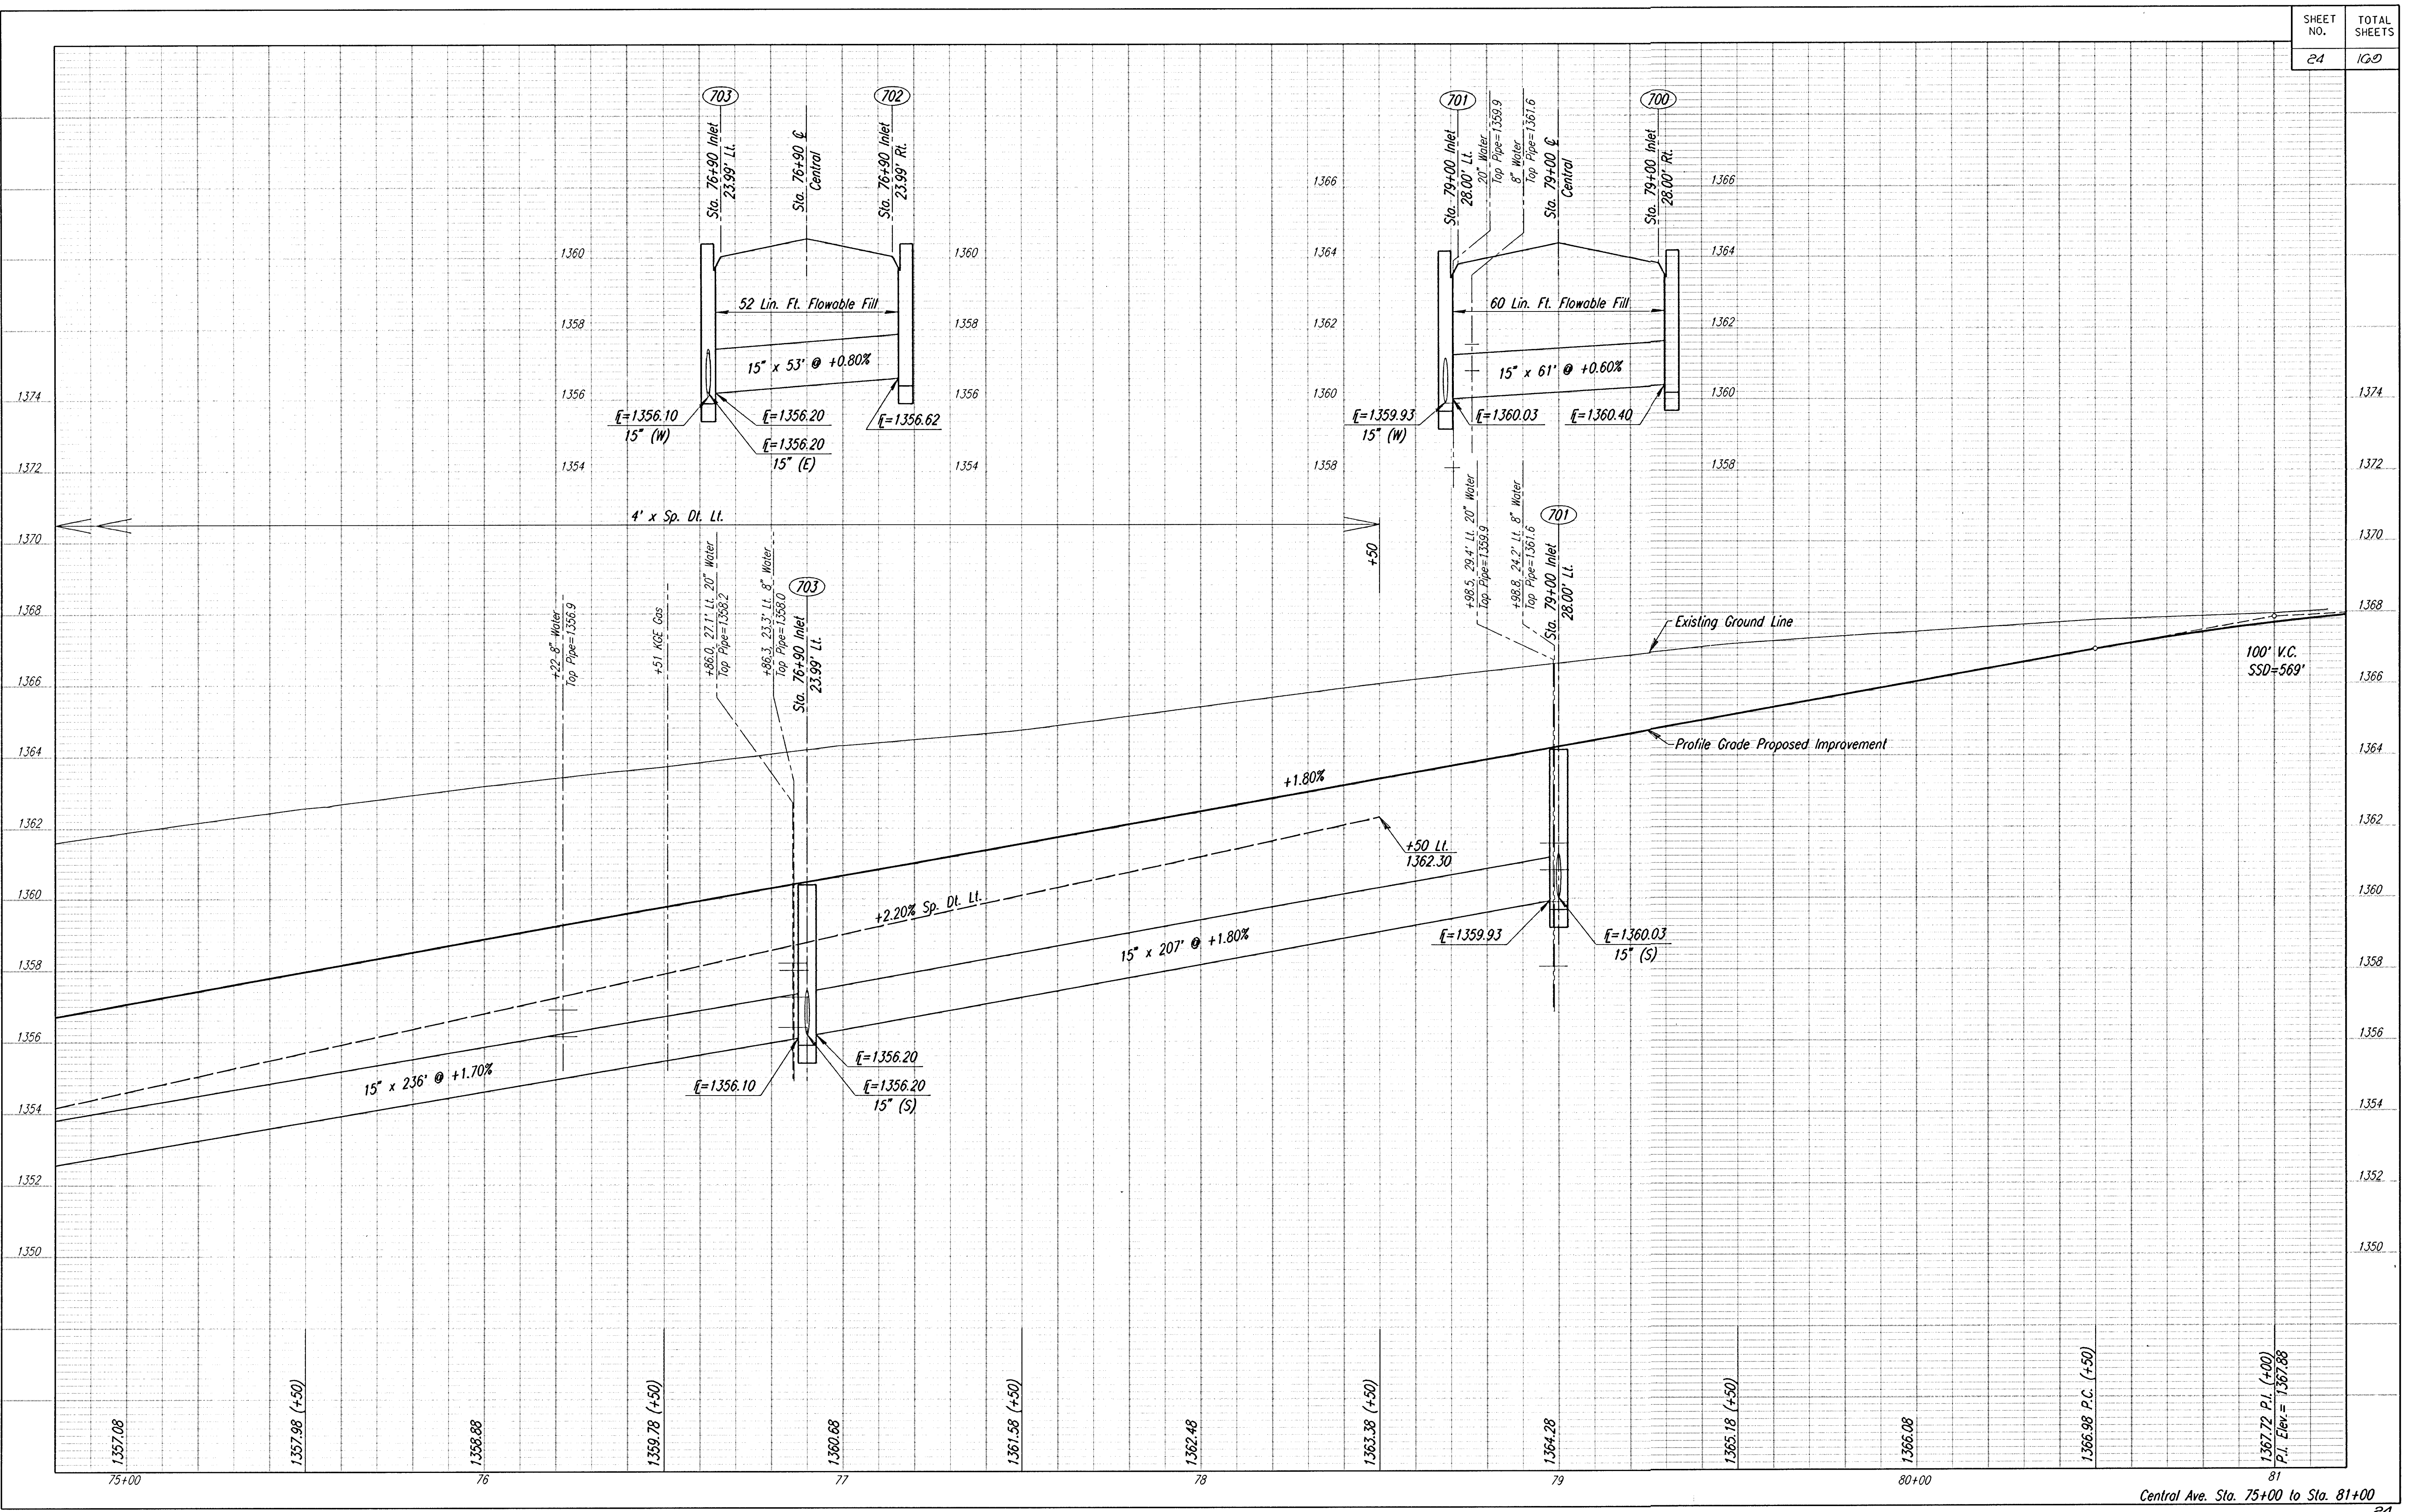

DATE	
BY	
REFERENCES NOTED	
REFERENCES CHECKED	

i:\1995\95297\002\str75-81.dgn  
 Drawn by: maf  
 Plotted by: maf 8/14/97