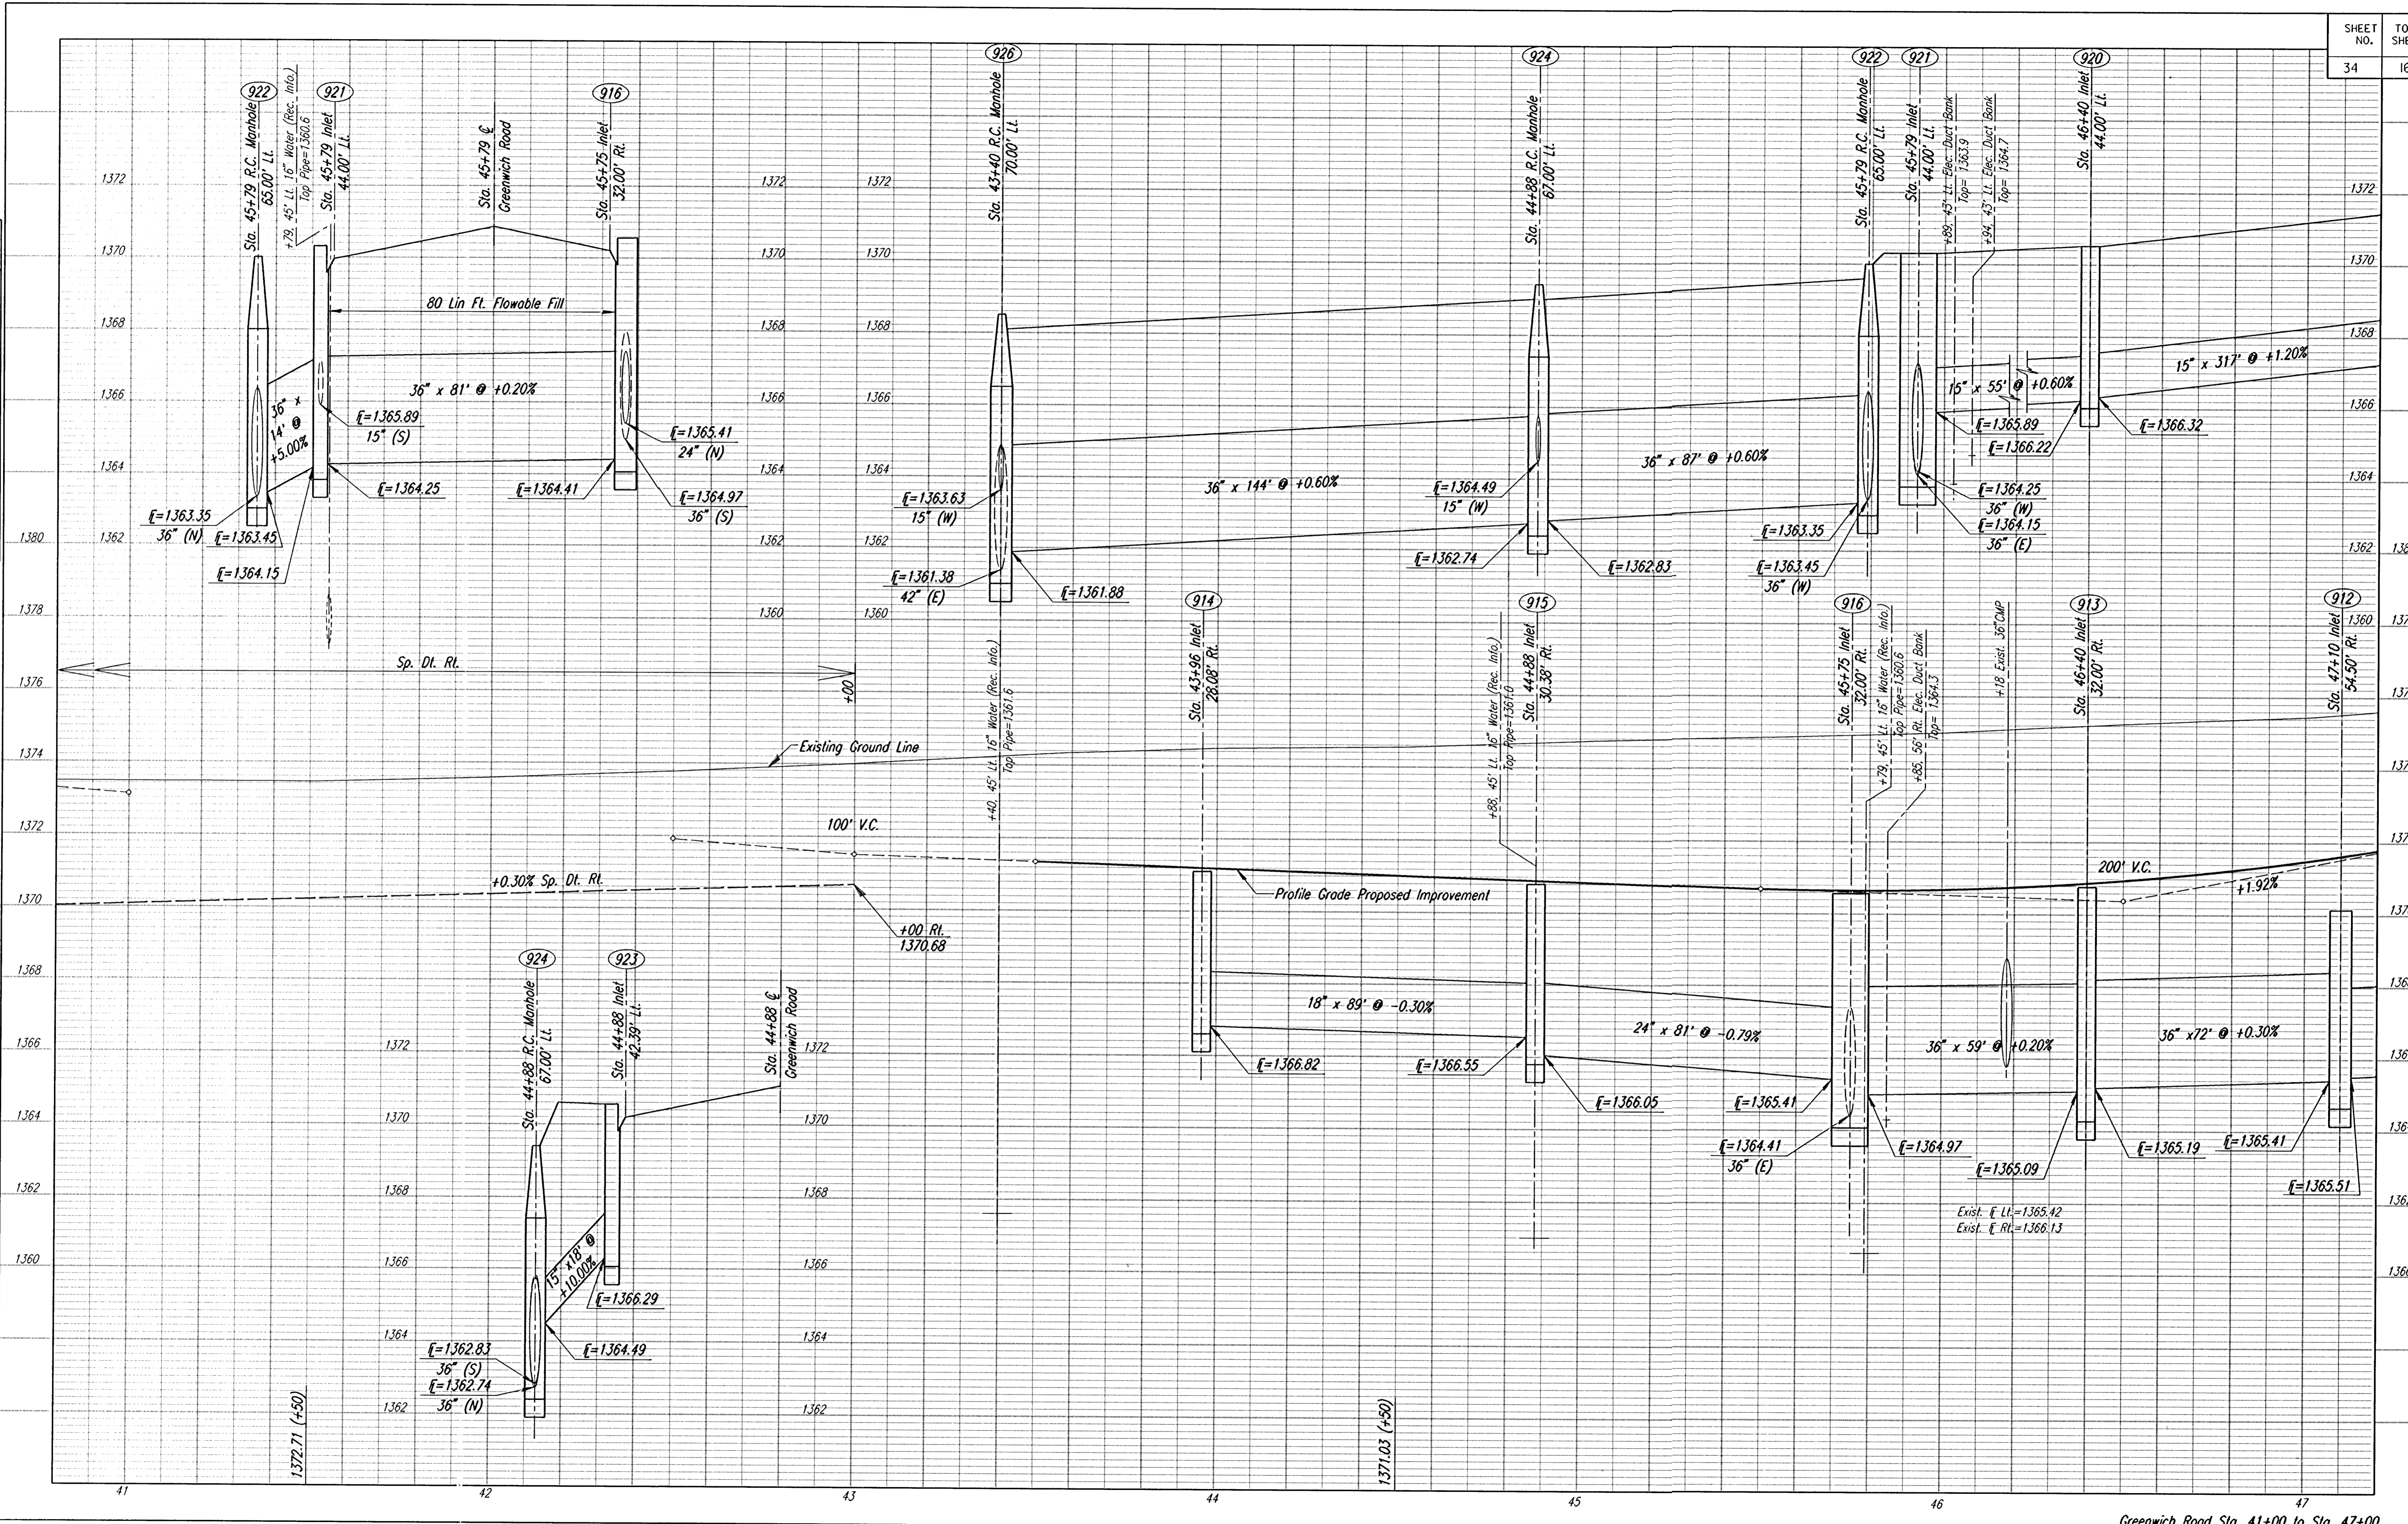

DATE	
BY	
REFERENCES NOTED	
REFERENCES CHECKED	

i:/1995/95297/002/st41-47.gdgn
 Drawn by: maf
 Plotted by: jsp 12-16-97