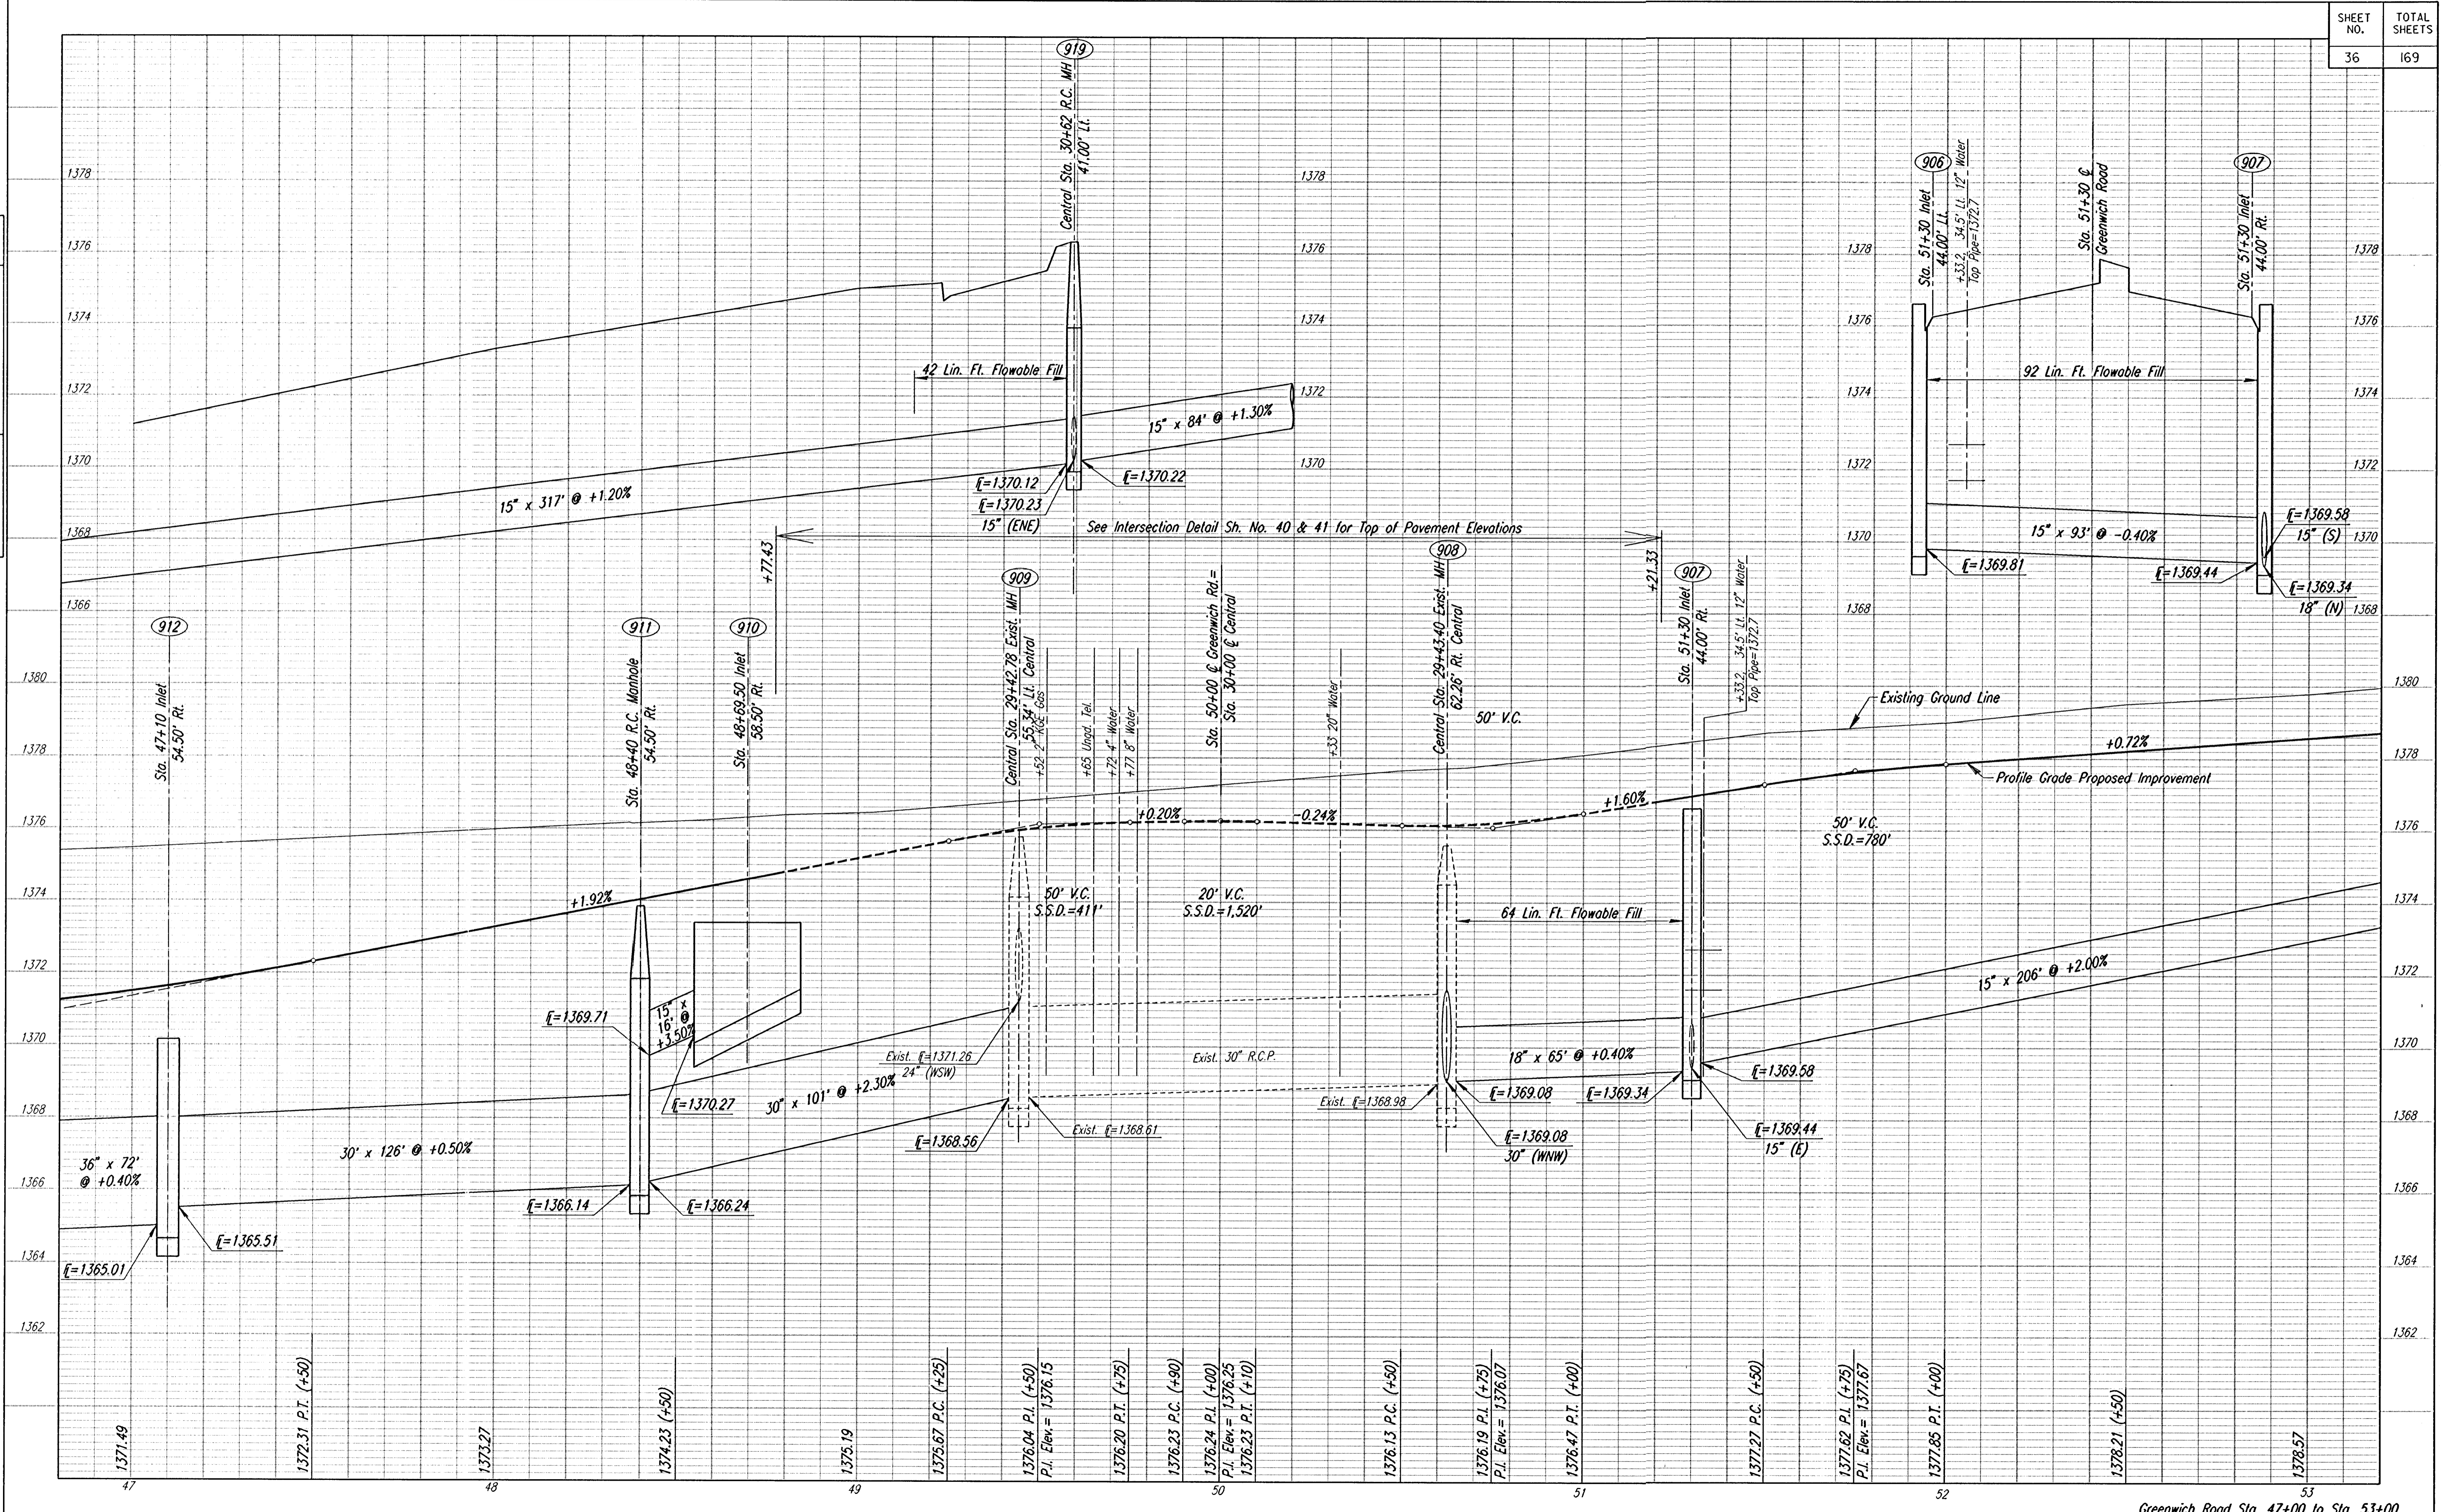

DATE	
BY	
REFERENCES NOTED	
REFERENCES CHECKED	

I:\1995\95297\002\st47-53.dgn  
 Drawn by: maf  
 Plotted by: jsp 12-16-97