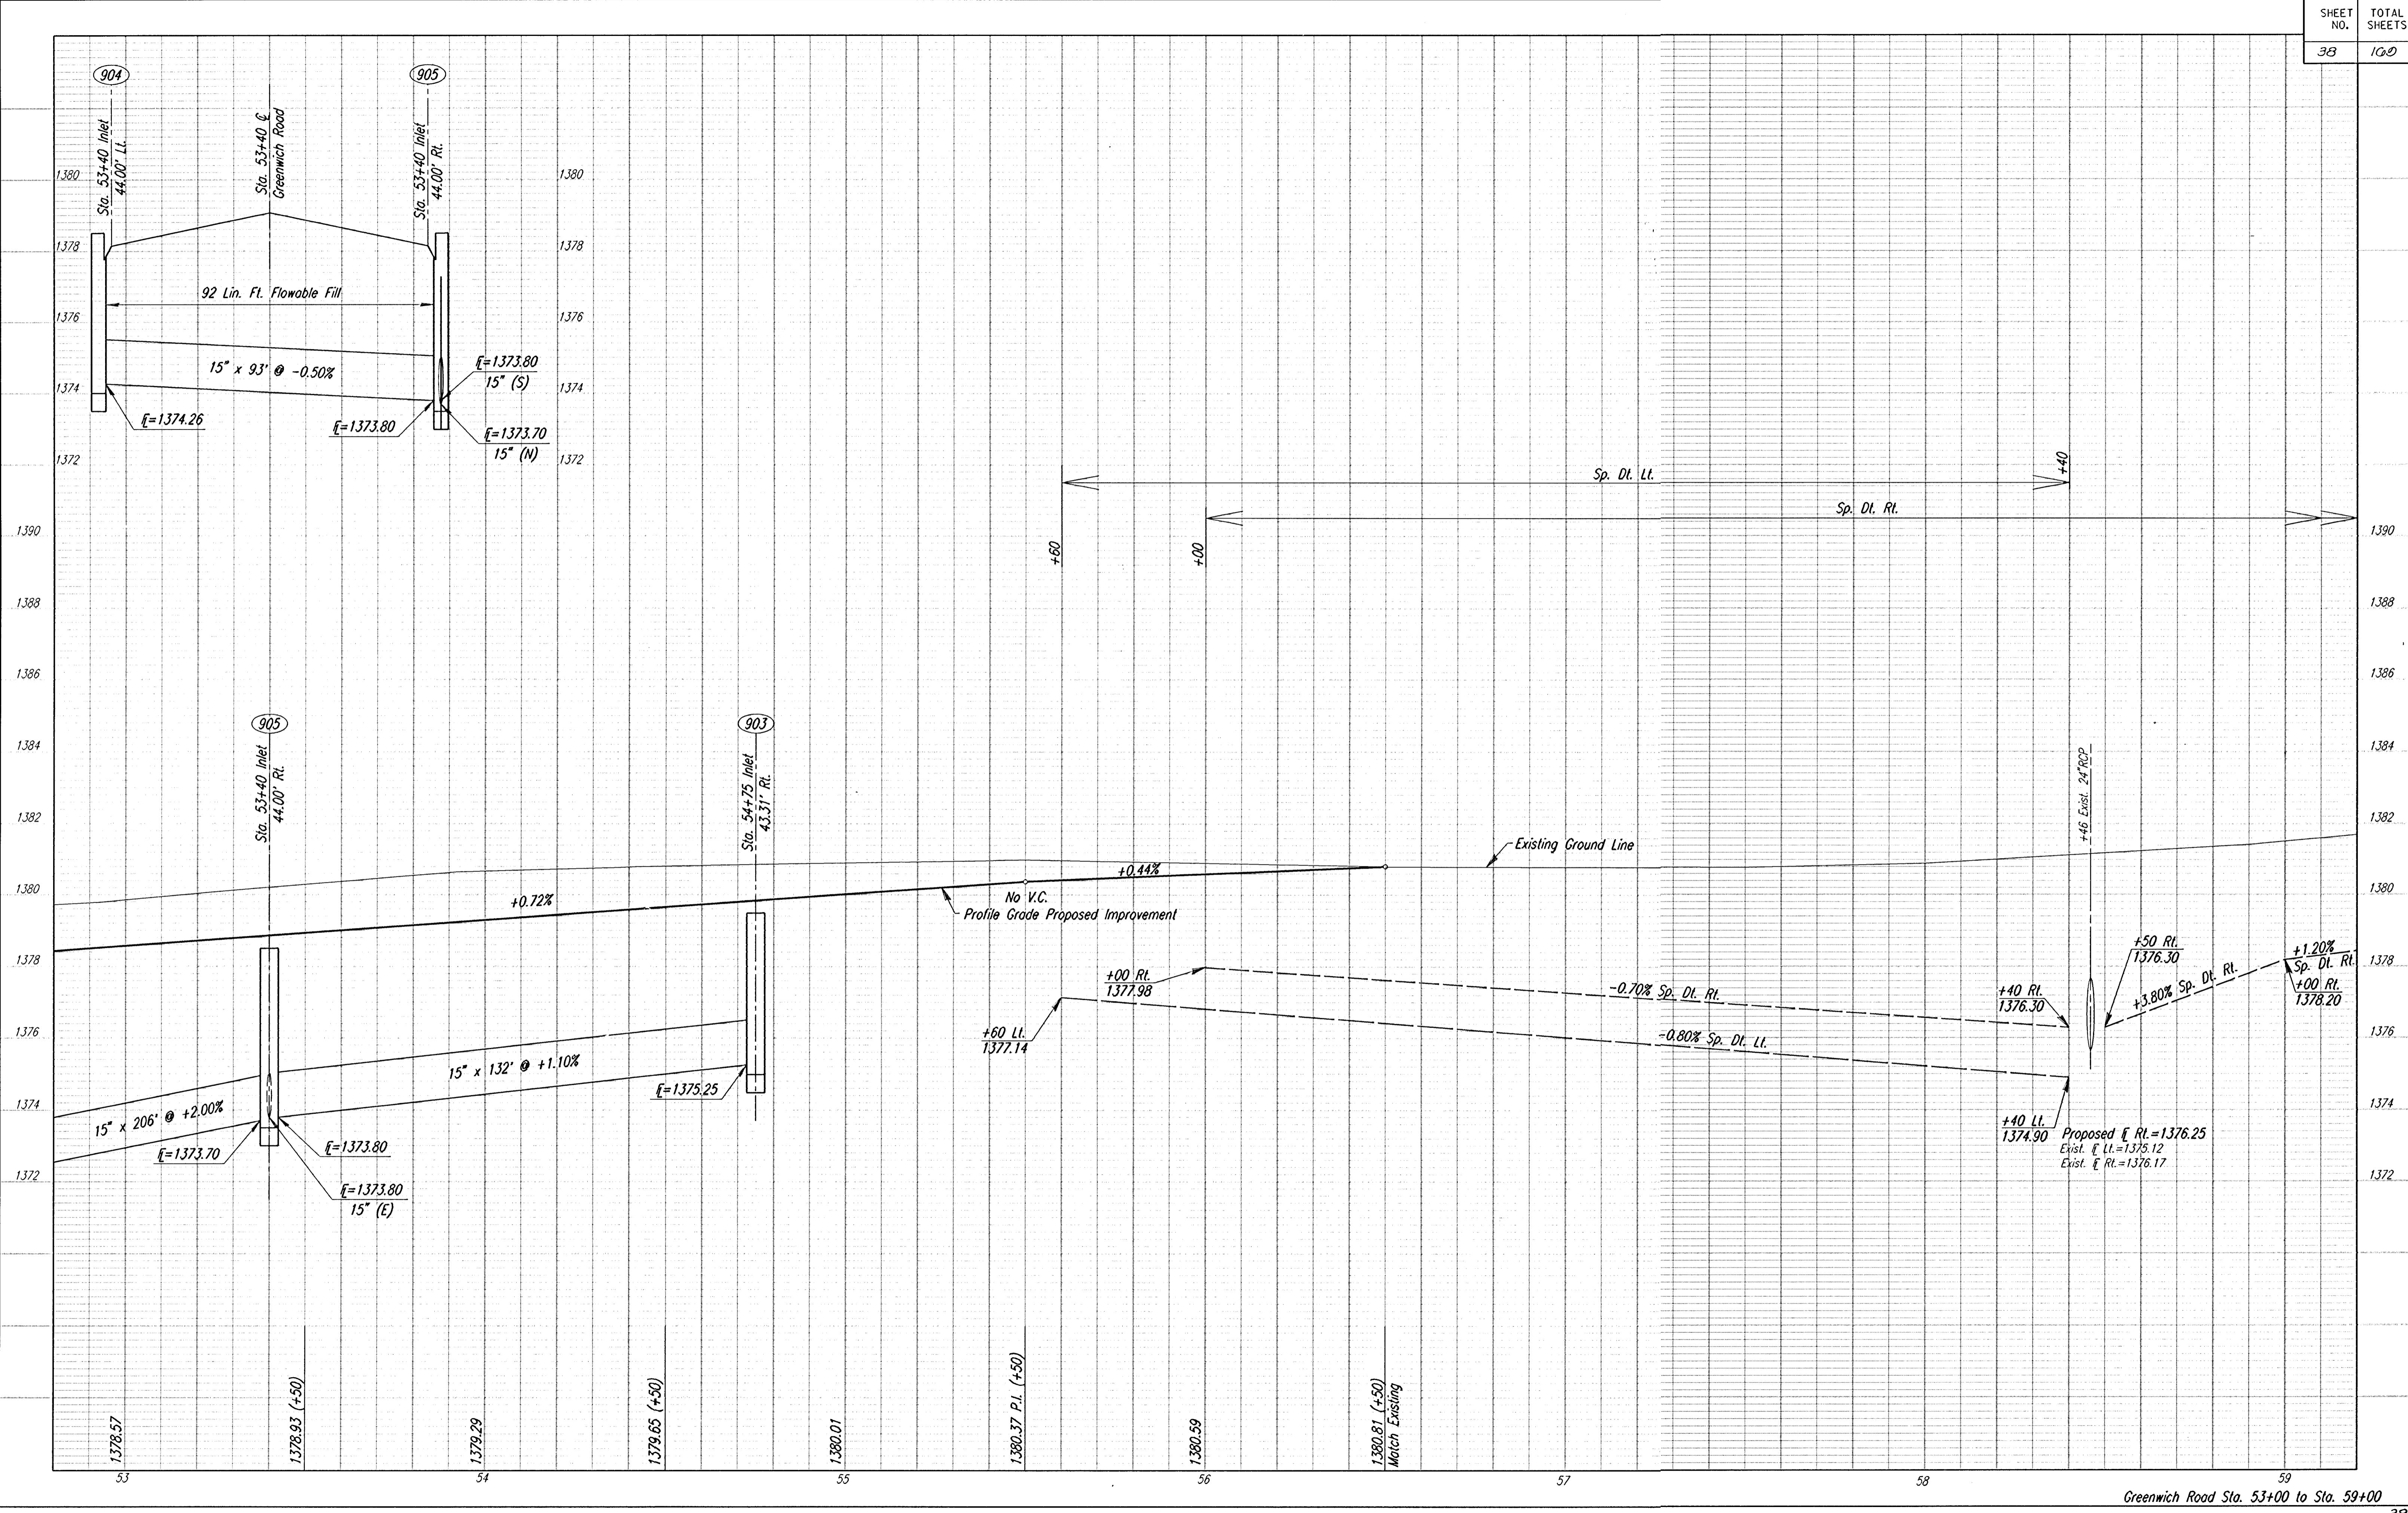

DATE	
BY	
REFERENCES NOTED	
REFERENCES CHECKED	

i:\1995\95297\002\5153-59.dgn  
 Drawn by: bjs/mof  
 Plotted by: mdr - 8-14-97