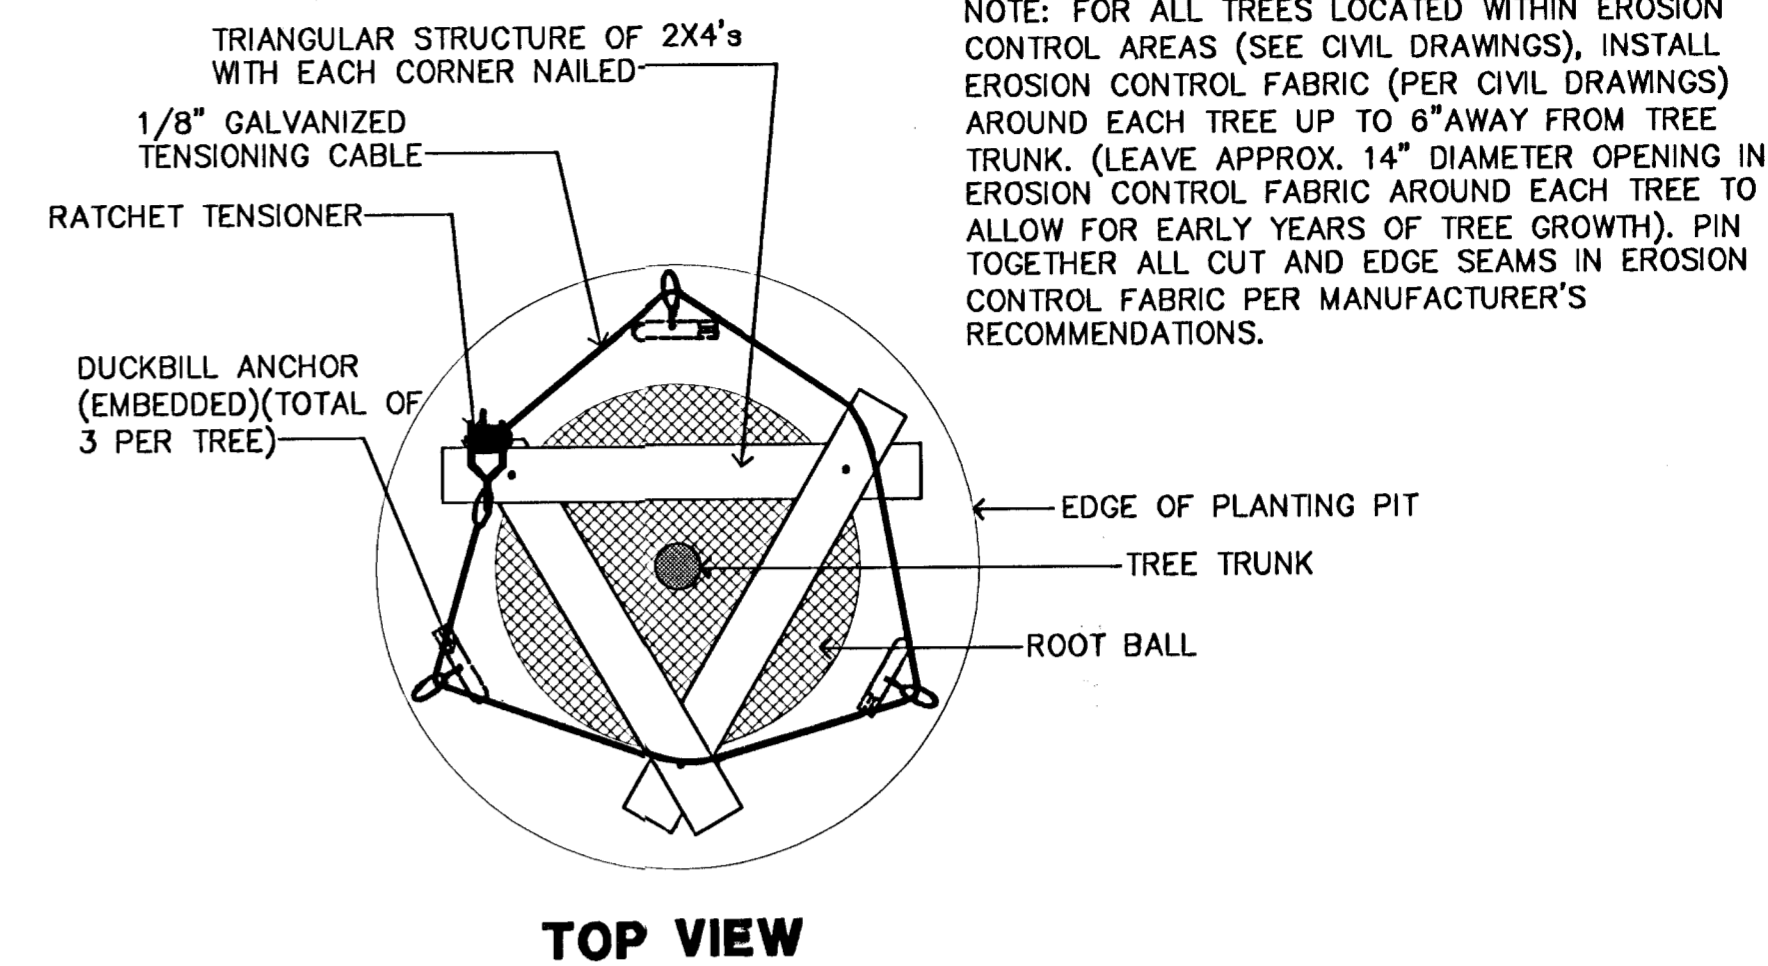

MASTER PROJECT PLANT LIST

KEY	QTY.	COMMON NAME	BOTANICAL NAME	SIZE	CONDITION
LARGE DECIDUOUS TREES					
ABM	12	'AUTUMN BLAZE' MAPLE	Acer x freemanii 'Autumn Blaze'	2" to 2 1/2" cal.	Balled-in-Burlap
BC	18	BALD CYPRESS	Taxodium distichum	2" to 2 1/2" cal.	Balled-in-Burlap
GLW	3	GLOBE WILLOW	Salix alba	2" to 2 1/2" cal.	Balled-in-Burlap
SWG	9	SWEETGUM	Liquidambar styraciflua	2" to 2 1/2" cal.	Balled-in-Burlap
SMALL TO MEDIUM DECIDUOUS TREES					
ADC	9	'ADAMS' CRAB	Malus 'Adams'	1 1/2" to 2" cal.	Balled-in-Burlap
AM	66	'FLAME' AMUR MAPLE	Acer glinnala 'Flame'	1 1/2" to 2" cal.	Balled-in-Burlap
CRC	31	CANADA RED CHERRY	Prunus virginiana Canada Red ('Shubert')	1 1/2" to 2" cal.	Balled-in-Burlap
ERB	76	EASTERN REDBUD	Cercis canadensis	1 1/2" to 2" cal.	Balled-in-Burlap
HRB	6	'HERITAGE' RIVER BIRCH	Betula nigra 'Heritage' (Clump Form)	15' (height)	Balled-in-Burlap (Clump)
PFC	45	'PRAIRIEFIRE' CRAB	Malus 'Prairiefire'	1 1/2" to 2" cal.	Balled-in-Burlap
STC	37	'SUGAR TYME' CRAB	Malus 'Sugar Tyme'	1 1/2" to 2" cal.	Balled-in-Burlap
WHT	17	WASHINGTON HAWTHORN	Crataegus phaenopyrum	1 1/2" to 2" cal.	Balled-in-Burlap
WRB	60	WHITE REDBUD	Cercis canadensis 'Alba'	1 1/2" to 2" cal.	Balled-in-Burlap
EVERGREEN TREES					
PNP	42	PINYON PINE	Pinus cembroides	5'	Balled-in-Burlap
TURFGRASS					RATE
TURF	18.5 ACRES	BERMUDAGRASS	Cynodon 'Guymon', 'Cheyenne', or 'Midlawn'	SEED	3 lbs/1000 SF

1 DECIDUOUS TREE PLANTING DETAIL
SD-1 NOT TO SCALE

2 EVERGREEN TREE PLANTING DETAIL
SD-1 NOT TO SCALE

3 DUCKBILL ANCHORED TREE PLANTING DETAIL
SD-1 NOT TO SCALE

3					
2					
1					
NO.	DATE	REVISIONS	BY	APP'D	
CITY OF WICHITA					
SITE DETAILS					
SD-1					
SHEET NO.	OF	SCALE	APP'D	QUANTITIES	TRACED
DESIGNED		DETAILED		QUAN. CK.	TRACE CK.
DESIGN CK.		DETAIL CK.			