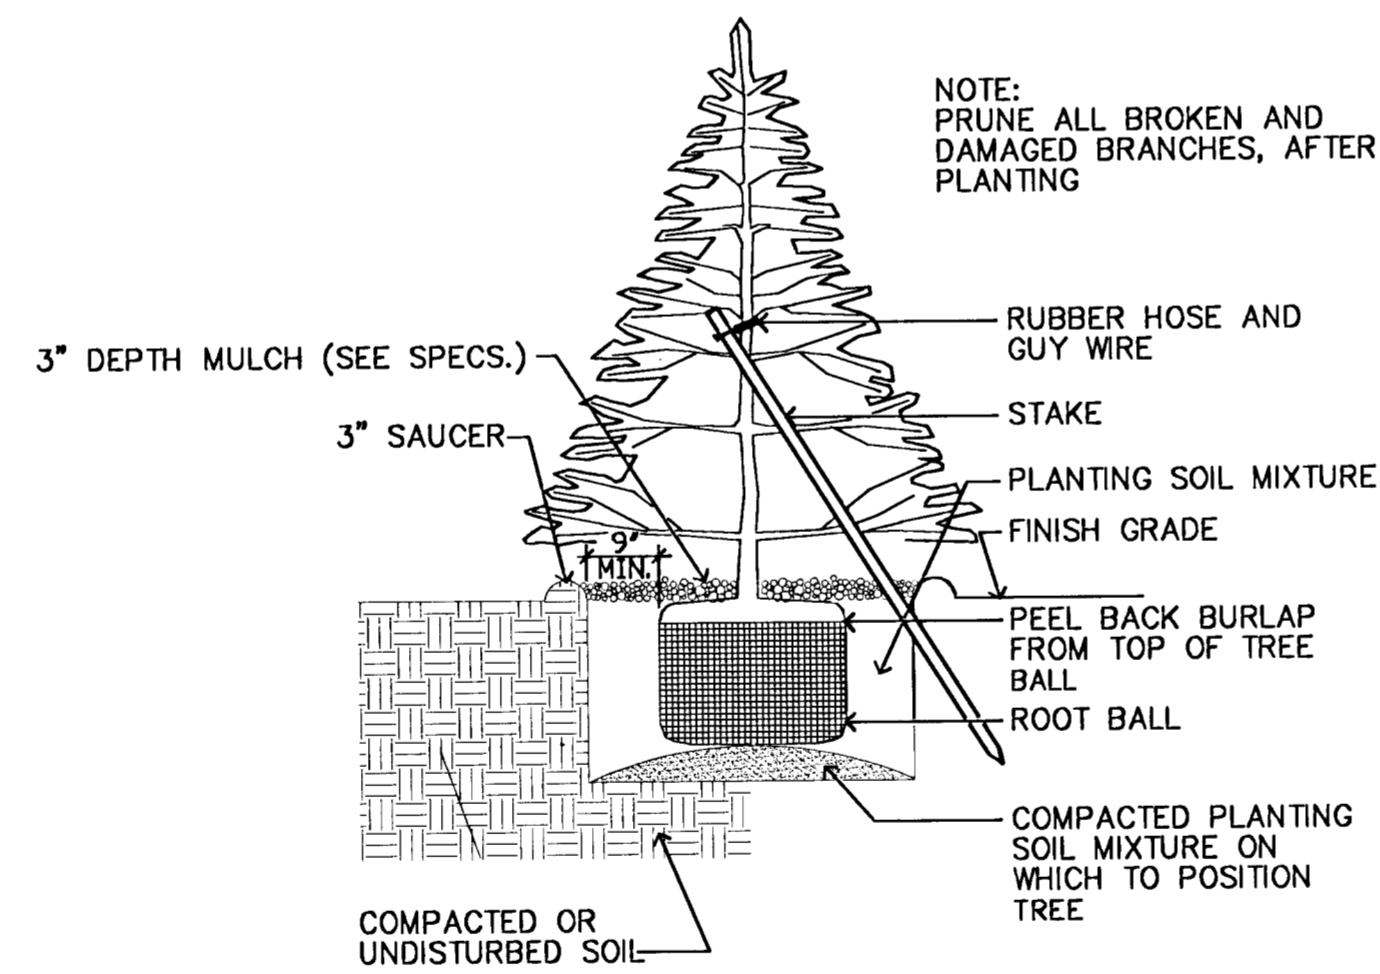

MASTER PROJECT PLANT LIST

KEY	QTY.	COMMON NAME	BOTANICAL NAME	SIZE	CONDITION
LARGE DECIDUOUS TREES					
ABM	12	'AUTUMN BLAZE' MAPLE	Acer x freemanii 'Autumn Blaze'	2" to 2 1/2" cal.	Balled-in-Burlap
BC	18	BALD CYPRESS	Taxodium distichum	2" to 2 1/2" cal.	Balled-in-Burlap
GLW	3	GLOBE WILLOW	Salix alba	2" to 2 1/2" cal.	Balled-in-Burlap
SWG	9	SWEETGUM	Liquidambar styraciflua	2" to 2 1/2" cal.	Balled-in-Burlap
SMALL TO MEDIUM DECIDUOUS TREES					
ADC	9	'ADAMS' CRAB	Malus 'Adams'	1 1/2" to 2" cal.	Balled-in-Burlap
AM	66	'FLAME' AMUR MAPLE	Acer glinnala 'Flame'	1 1/2" to 2" cal.	Balled-in-Burlap
CRC	31	CANADA RED CHERRY	Prunus virginiana Canada Red ('Shubert')	1 1/2" to 2" cal.	Balled-in-Burlap
ERB	76	EASTERN REDBUD	Cercis canadensis	1 1/2" to 2" cal.	Balled-in-Burlap
HRB	6	'HERITAGE' RIVER BIRCH	Betula nigra 'Heritage' (Clump Form)	15' (height)	Balled-in-Burlap (Clump)
PFC	45	'PRAIRIEFIRE' CRAB	Malus 'Prairiefire'	1 1/2" to 2" cal.	Balled-in-Burlap
STC	37	'SUGAR TYME' CRAB	Malus 'Sugar Tyme'	1 1/2" to 2" cal.	Balled-in-Burlap
WHT	17	WASHINGTON HAWTHORN	Crataegus phaenopyrum	1 1/2" to 2" cal.	Balled-in-Burlap
WRB	60	WHITE REDBUD	Cercis canadensis 'Alba'	1 1/2" to 2" cal.	Balled-in-Burlap
EVERGREEN TREES					
PNP	42	PINYON PINE	Pinus cembroides	5'	Balled-in-Burlap
TURFGRASS					RATE
TURF	18.5 ACRES	BERMUDAGRASS	Cynodon 'Guymon', 'Cheyenne', or 'Midlawn'	SEED	3 lbs/1000 SF

1 DECIDUOUS TREE PLANTING DETAIL
SD-1 NOT TO SCALE

2 EVERGREEN TREE PLANTING DETAIL
SD-1 NOT TO SCALE

3 DUCKBILL ANCHORED TREE PLANTING DETAIL
SD-1 NOT TO SCALE

3					
2					
1					
NO.	DATE	REVISIONS	BY	APP'D	
CITY OF WICHITA					
SITE DETAILS					
SD-1					
SHEET NO.	OF	SCALE	APP'D	QUANTITIES	TRACED
DESIGNED		DETAILED		QUAN. CK.	TRACE CK.
DESIGN CK.		DETAIL CK.			