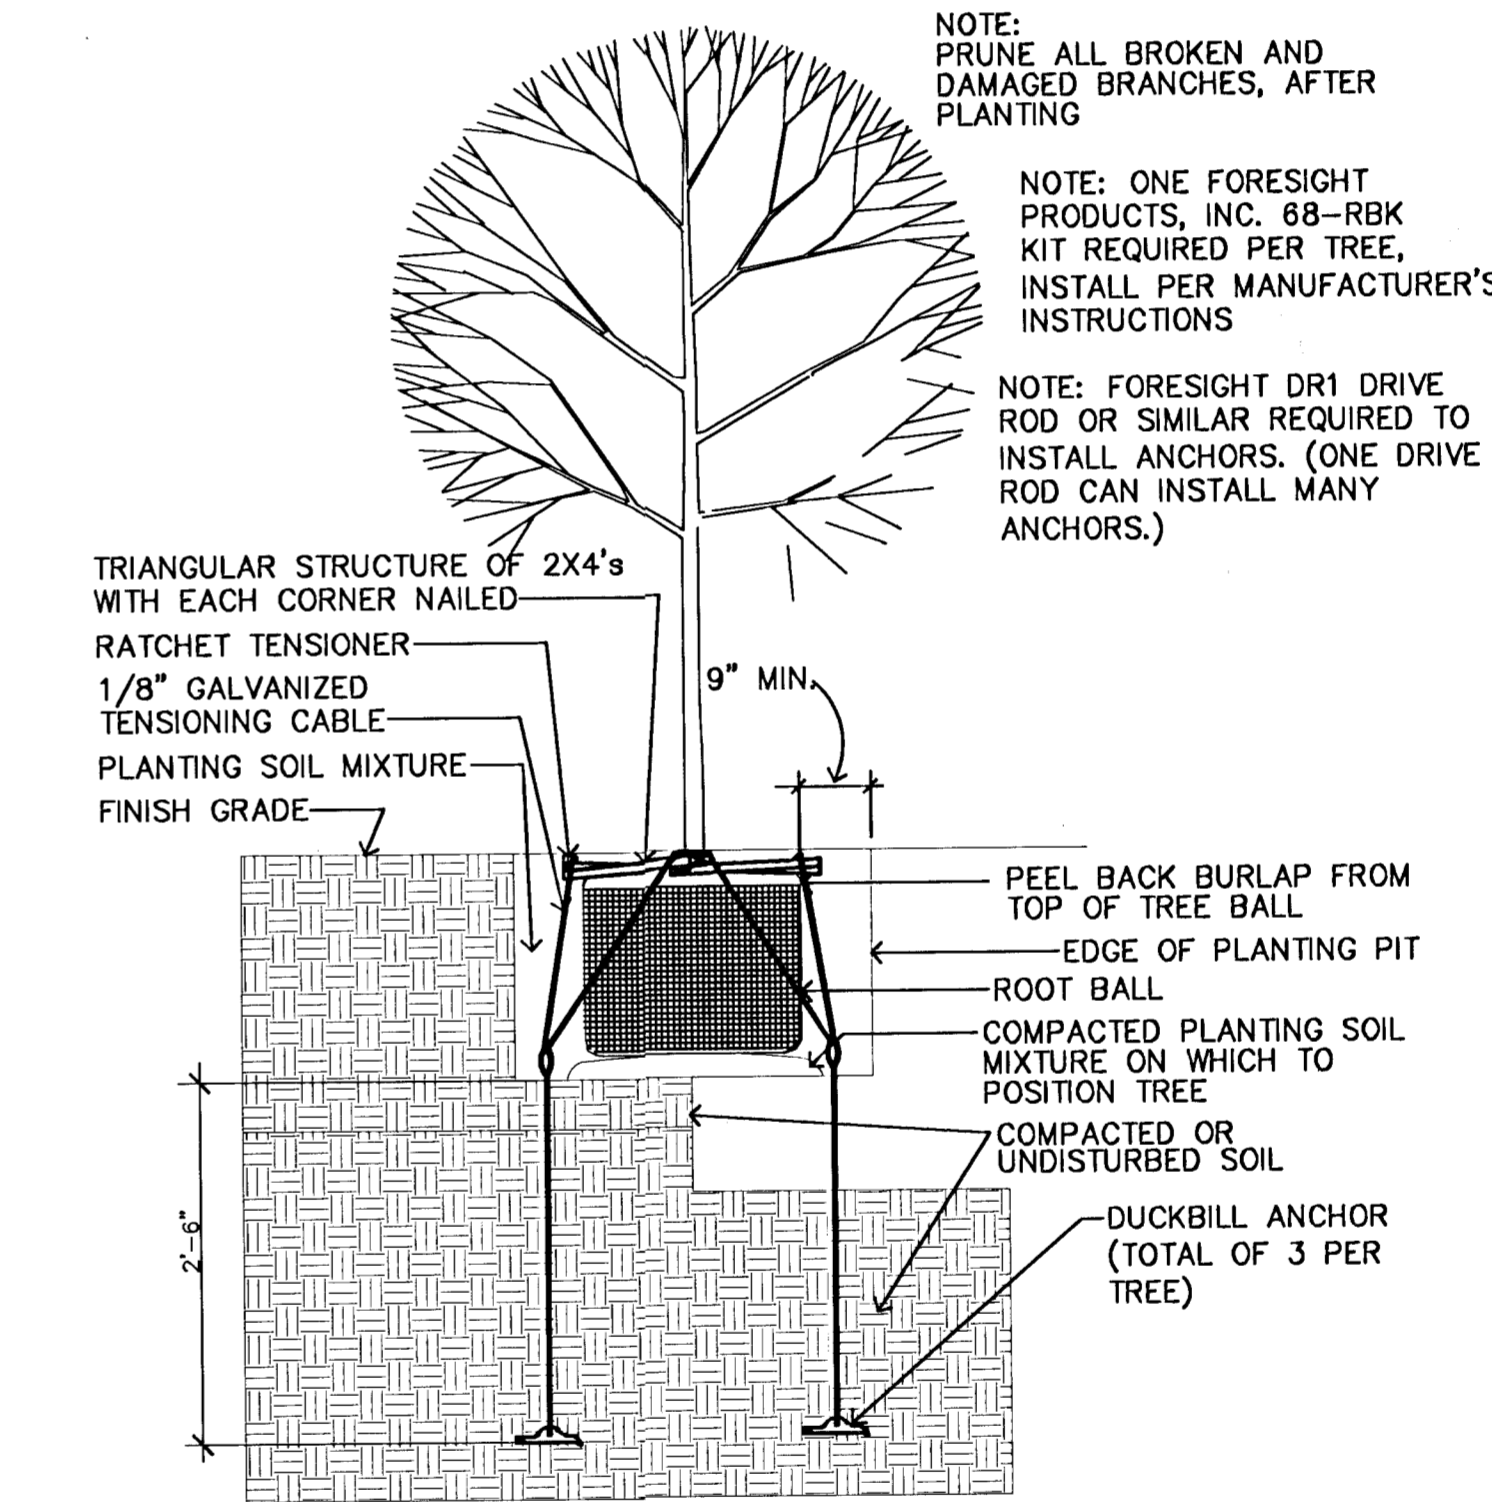

MASTER PROJECT PLANT LIST

KEY	QTY.	COMMON NAME	BOTANICAL NAME	SIZE	CONDITION
LARGE DECIDUOUS TREES					
ABM	12	'AUTUMN BLAZE' MAPLE	Acer x freemanii 'Autumn Blaze'	2" to 2 1/2" cal.	Balled-in-Burlap
BC	18	BALD CYPRESS	Taxodium distichum	2" to 2 1/2" cal.	Balled-in-Burlap
GLW	3	GLOBE WILLOW	Salix alba	2" to 2 1/2" cal.	Balled-in-Burlap
SWG	9	SWEETGUM	Liquidambar styraciflua	2" to 2 1/2" cal.	Balled-in-Burlap
SMALL TO MEDIUM DECIDUOUS TREES					
ADC	9	'ADAMS' CRAB	Malus 'Adams'	1 1/2" to 2" cal.	Balled-in-Burlap
AM	66	'FLAME' AMUR MAPLE	Acer glinnala 'Flame'	1 1/2" to 2" cal.	Balled-in-Burlap
CRC	31	CANADA RED CHERRY	Prunus virginiana Canada Red ('Shubert')	1 1/2" to 2" cal.	Balled-in-Burlap
ERB	76	EASTERN REDBUD	Cercis canadensis	1 1/2" to 2" cal.	Balled-in-Burlap
HRB	6	'HERITAGE' RIVER BIRCH	Betula nigra 'Heritage' (Clump Form)	15' (height)	Balled-in-Burlap (Clump)
PFC	45	'PRAIRIEFIRE' CRAB	Malus 'Prairiefire'	1 1/2" to 2" cal.	Balled-in-Burlap
STC	37	'SUGAR TYME' CRAB	Malus 'Sugar Tyme'	1 1/2" to 2" cal.	Balled-in-Burlap
WHT	17	WASHINGTON HAWTHORN	Crataegus phaenopyrum	1 1/2" to 2" cal.	Balled-in-Burlap
WRB	60	WHITE REDBUD	Cercis canadensis 'Alba'	1 1/2" to 2" cal.	Balled-in-Burlap
EVERGREEN TREES					
PNP	42	PINYON PINE	Pinus cembroides	5'	Balled-in-Burlap
TURFGRASS					RATE
TURF	18.5 ACRES	BERMUDAGRASS	Cynodon 'Guymon', 'Cheyenne', or 'Midlawn'	SEED	3 lbs/1000 SF

1 DECIDUOUS TREE PLANTING DETAIL
SD-1 NOT TO SCALE

2 EVERGREEN TREE PLANTING DETAIL
SD-1 NOT TO SCALE

3 DUCKBILL ANCHORED TREE PLANTING DETAIL
SD-1 NOT TO SCALE

3					
2					
1					
NO.	DATE	REVISIONS	BY	APP'D	
CITY OF WICHITA					
SITE DETAILS					
SD-1					
SHEET NO.	OF	SCALE	APP'D	QUANTITIES	TRACED
DESIGNED		DETAILED		QUAN. CK.	TRACE CK.
DESIGN CK.		DETAIL CK.			