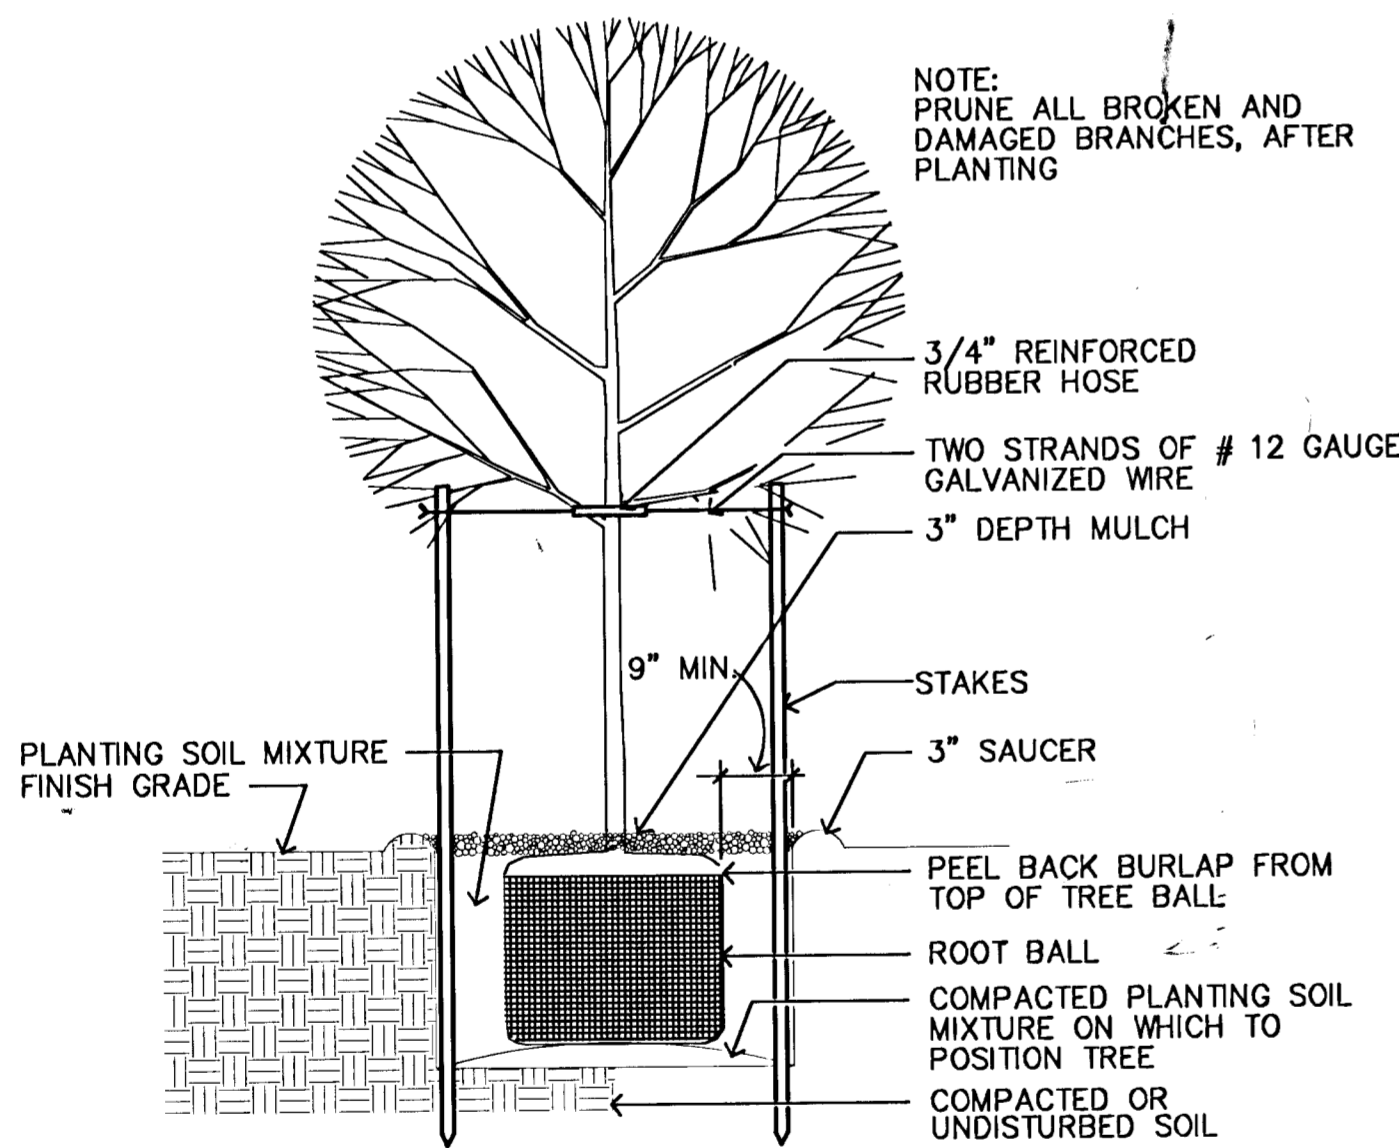

MASTER PROJECT PLANT LIST

KEY	QTY.	COMMON NAME	BOTANICAL NAME	SIZE	CONDITION
LARGE DECIDUOUS TREES					
ABM	12	'AUTUMN BLAZE' MAPLE	Acer x freemanii 'Autumn Blaze'	2" to 2 1/2" cal.	Balled-in-Burlap
BC	18	BALD CYPRESS	Taxodium distichum	2" to 2 1/2" cal.	Balled-in-Burlap
GLW	3	GLOBE WILLOW	Salix alba	2" to 2 1/2" cal.	Balled-in-Burlap
SWG	9	SWEETGUM	Liquidambar styraciflua	2" to 2 1/2" cal.	Balled-in-Burlap
SMALL TO MEDIUM DECIDUOUS TREES					
ADC	9	'ADAMS' CRAB	Malus 'Adams'	1 1/2" to 2" cal.	Balled-in-Burlap
AM	66	'FLAME' AMUR MAPLE	Acer glinnala 'Flame'	1 1/2" to 2" cal.	Balled-in-Burlap
CRC	31	CANADA RED CHERRY	Prunus virginiana Canada Red ('Shubert')	1 1/2" to 2" cal.	Balled-in-Burlap
ERB	76	EASTERN REDBUD	Cercis canadensis	1 1/2" to 2" cal.	Balled-in-Burlap
HRB	6	'HERITAGE' RIVER BIRCH	Betula nigra 'Heritage' (Clump Form)	15' (height)	Balled-in-Burlap (Clump)
PFC	45	'PRAIRIEFIRE' CRAB	Malus 'Prairiefire'	1 1/2" to 2" cal.	Balled-in-Burlap
STC	37	'SUGAR TYME' CRAB	Malus 'Sugar Tyme'	1 1/2" to 2" cal.	Balled-in-Burlap
WHT	17	WASHINGTON HAWTHORN	Crataegus phaenopyrum	1 1/2" to 2" cal.	Balled-in-Burlap
WRB	60	WHITE REDBUD	Cercis canadensis 'Alba'	1 1/2" to 2" cal.	Balled-in-Burlap
EVERGREEN TREES					
PNP	42	PINYON PINE	Pinus cembroides	5'	Balled-in-Burlap
TURFGRASS					RATE
TURF	18.5 ACRES	BERMUDAGRASS	Cynodon 'Guymon', 'Cheyenne', or 'Midlawn'	SEED	3 lbs/1000 SF

1 DECIDUOUS TREE PLANTING DETAIL
SD-1 NOT TO SCALE

2 EVERGREEN TREE PLANTING DETAIL
SD-1 NOT TO SCALE

3 DUCKBILL ANCHORED TREE PLANTING DETAIL
SD-1 NOT TO SCALE

3					
2					
1					
NO.	DATE	REVISIONS	BY	APP'D	
CITY OF WICHITA					
SITE DETAILS					
SD-1					
SHEET NO.	OF	SCALE	APP'D	QUANTITIES	TRACED
DESIGNED		DETAILED		QUAN. CK.	TRACE CK.
DESIGN CK.		DETAIL CK.			