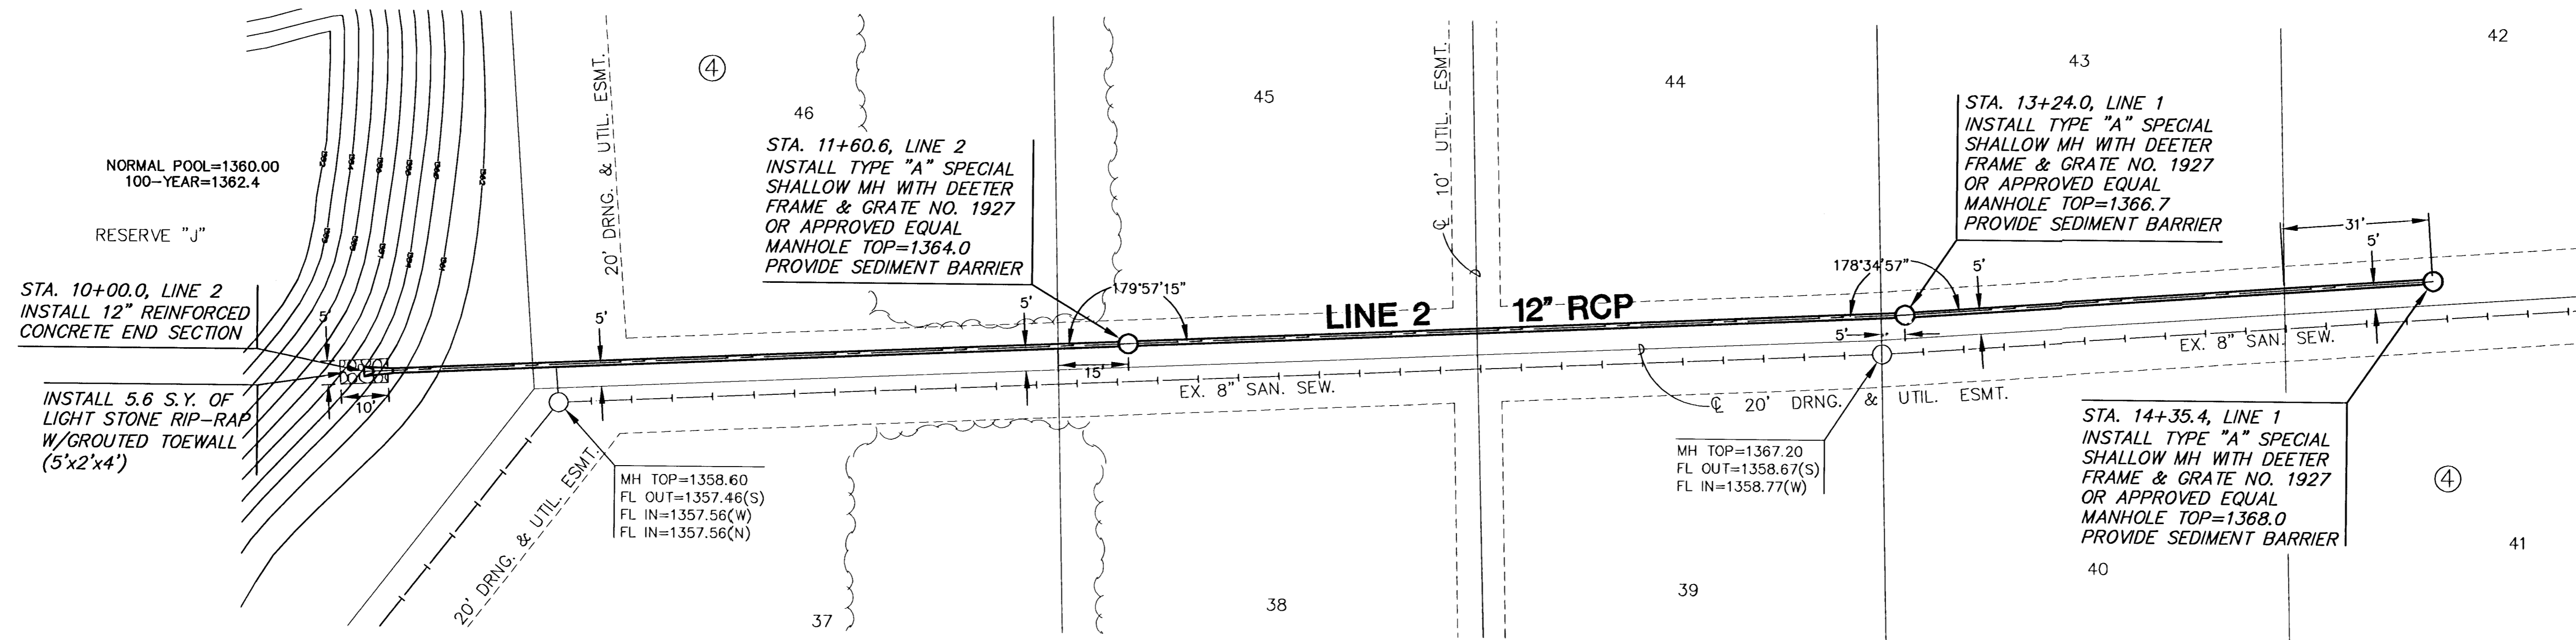

HAWTHORNE THIRD ADDITION

HAWTHORNE THIRD ADDITION

PLAN LINE 2

SCALE: 1"=20'

PROFILE LINE 2

SCALE: HORIZ 1"=20'  
 SCALE: VERT 1"=5'