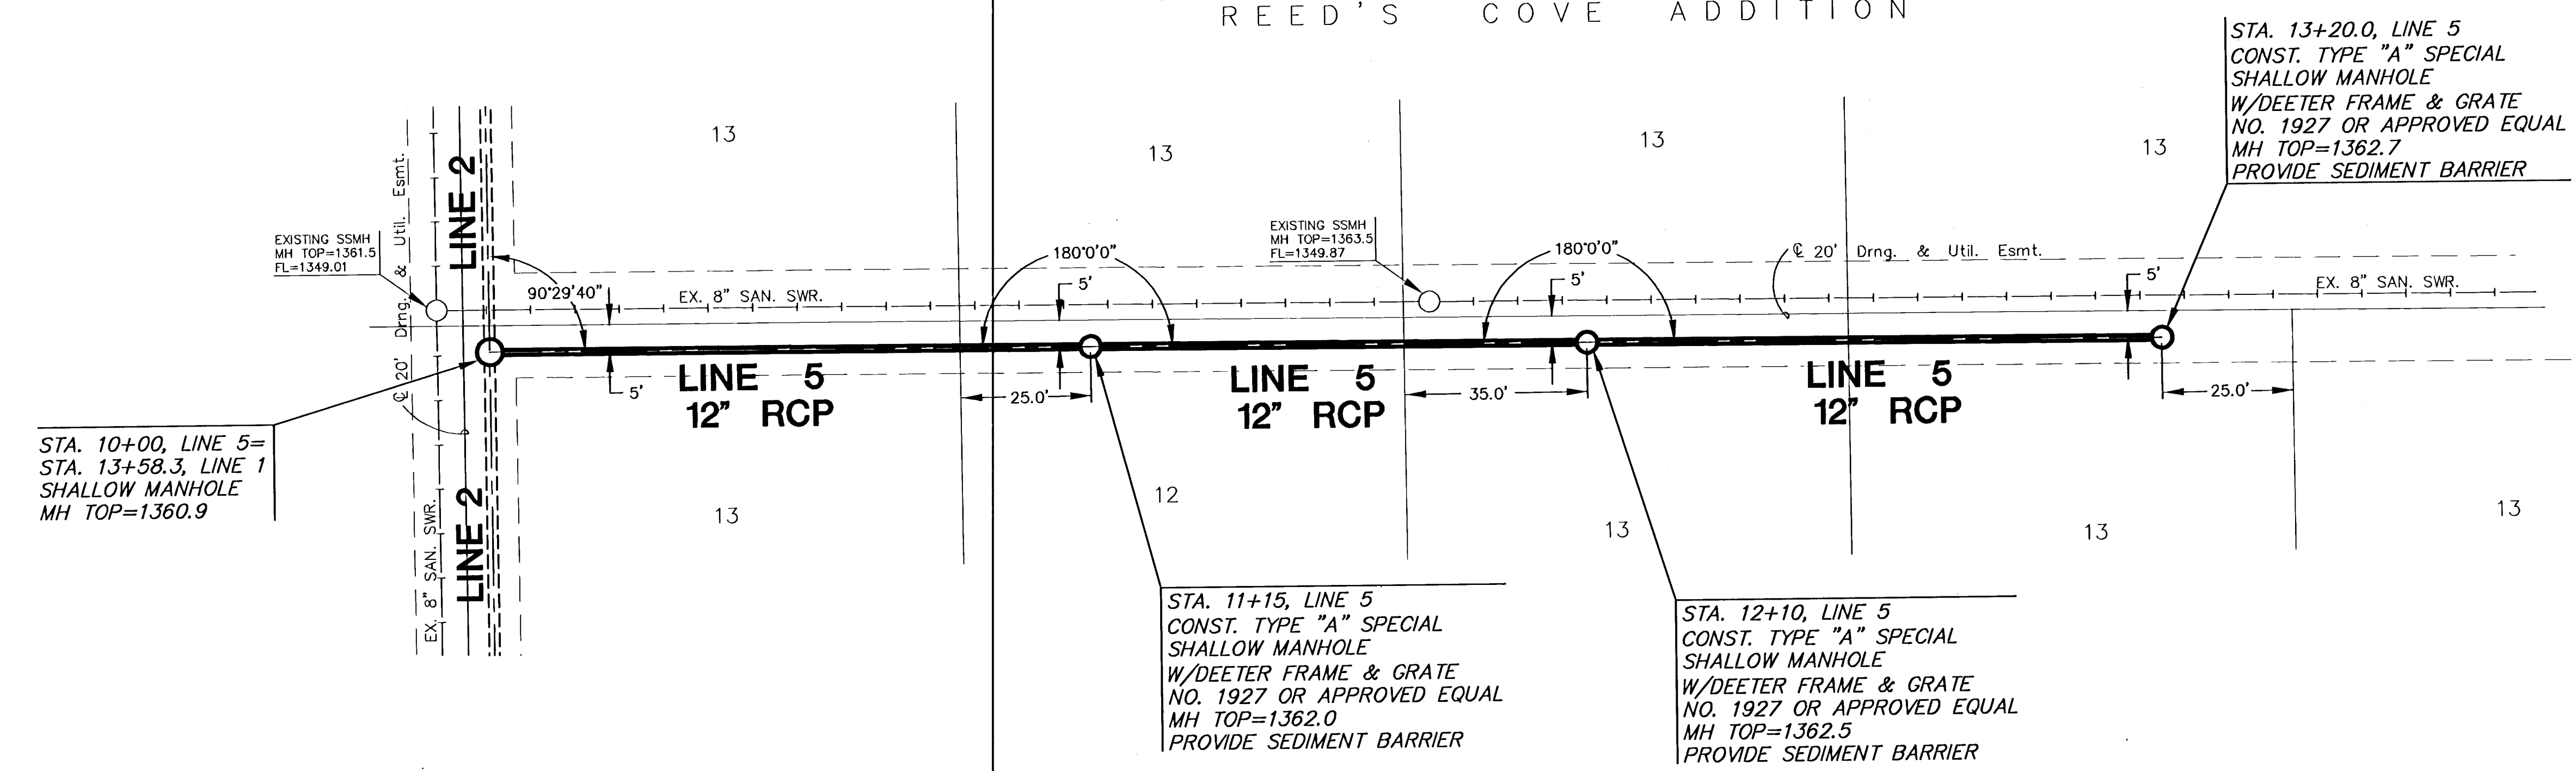

REED'S COVE ADDITION

REED'S COVE ADDITION

PLAN LINE 5

PROFILE LINE 5

SCALE: HORIZ. 1"=20'
 SCALE: VERT. 1"=5'