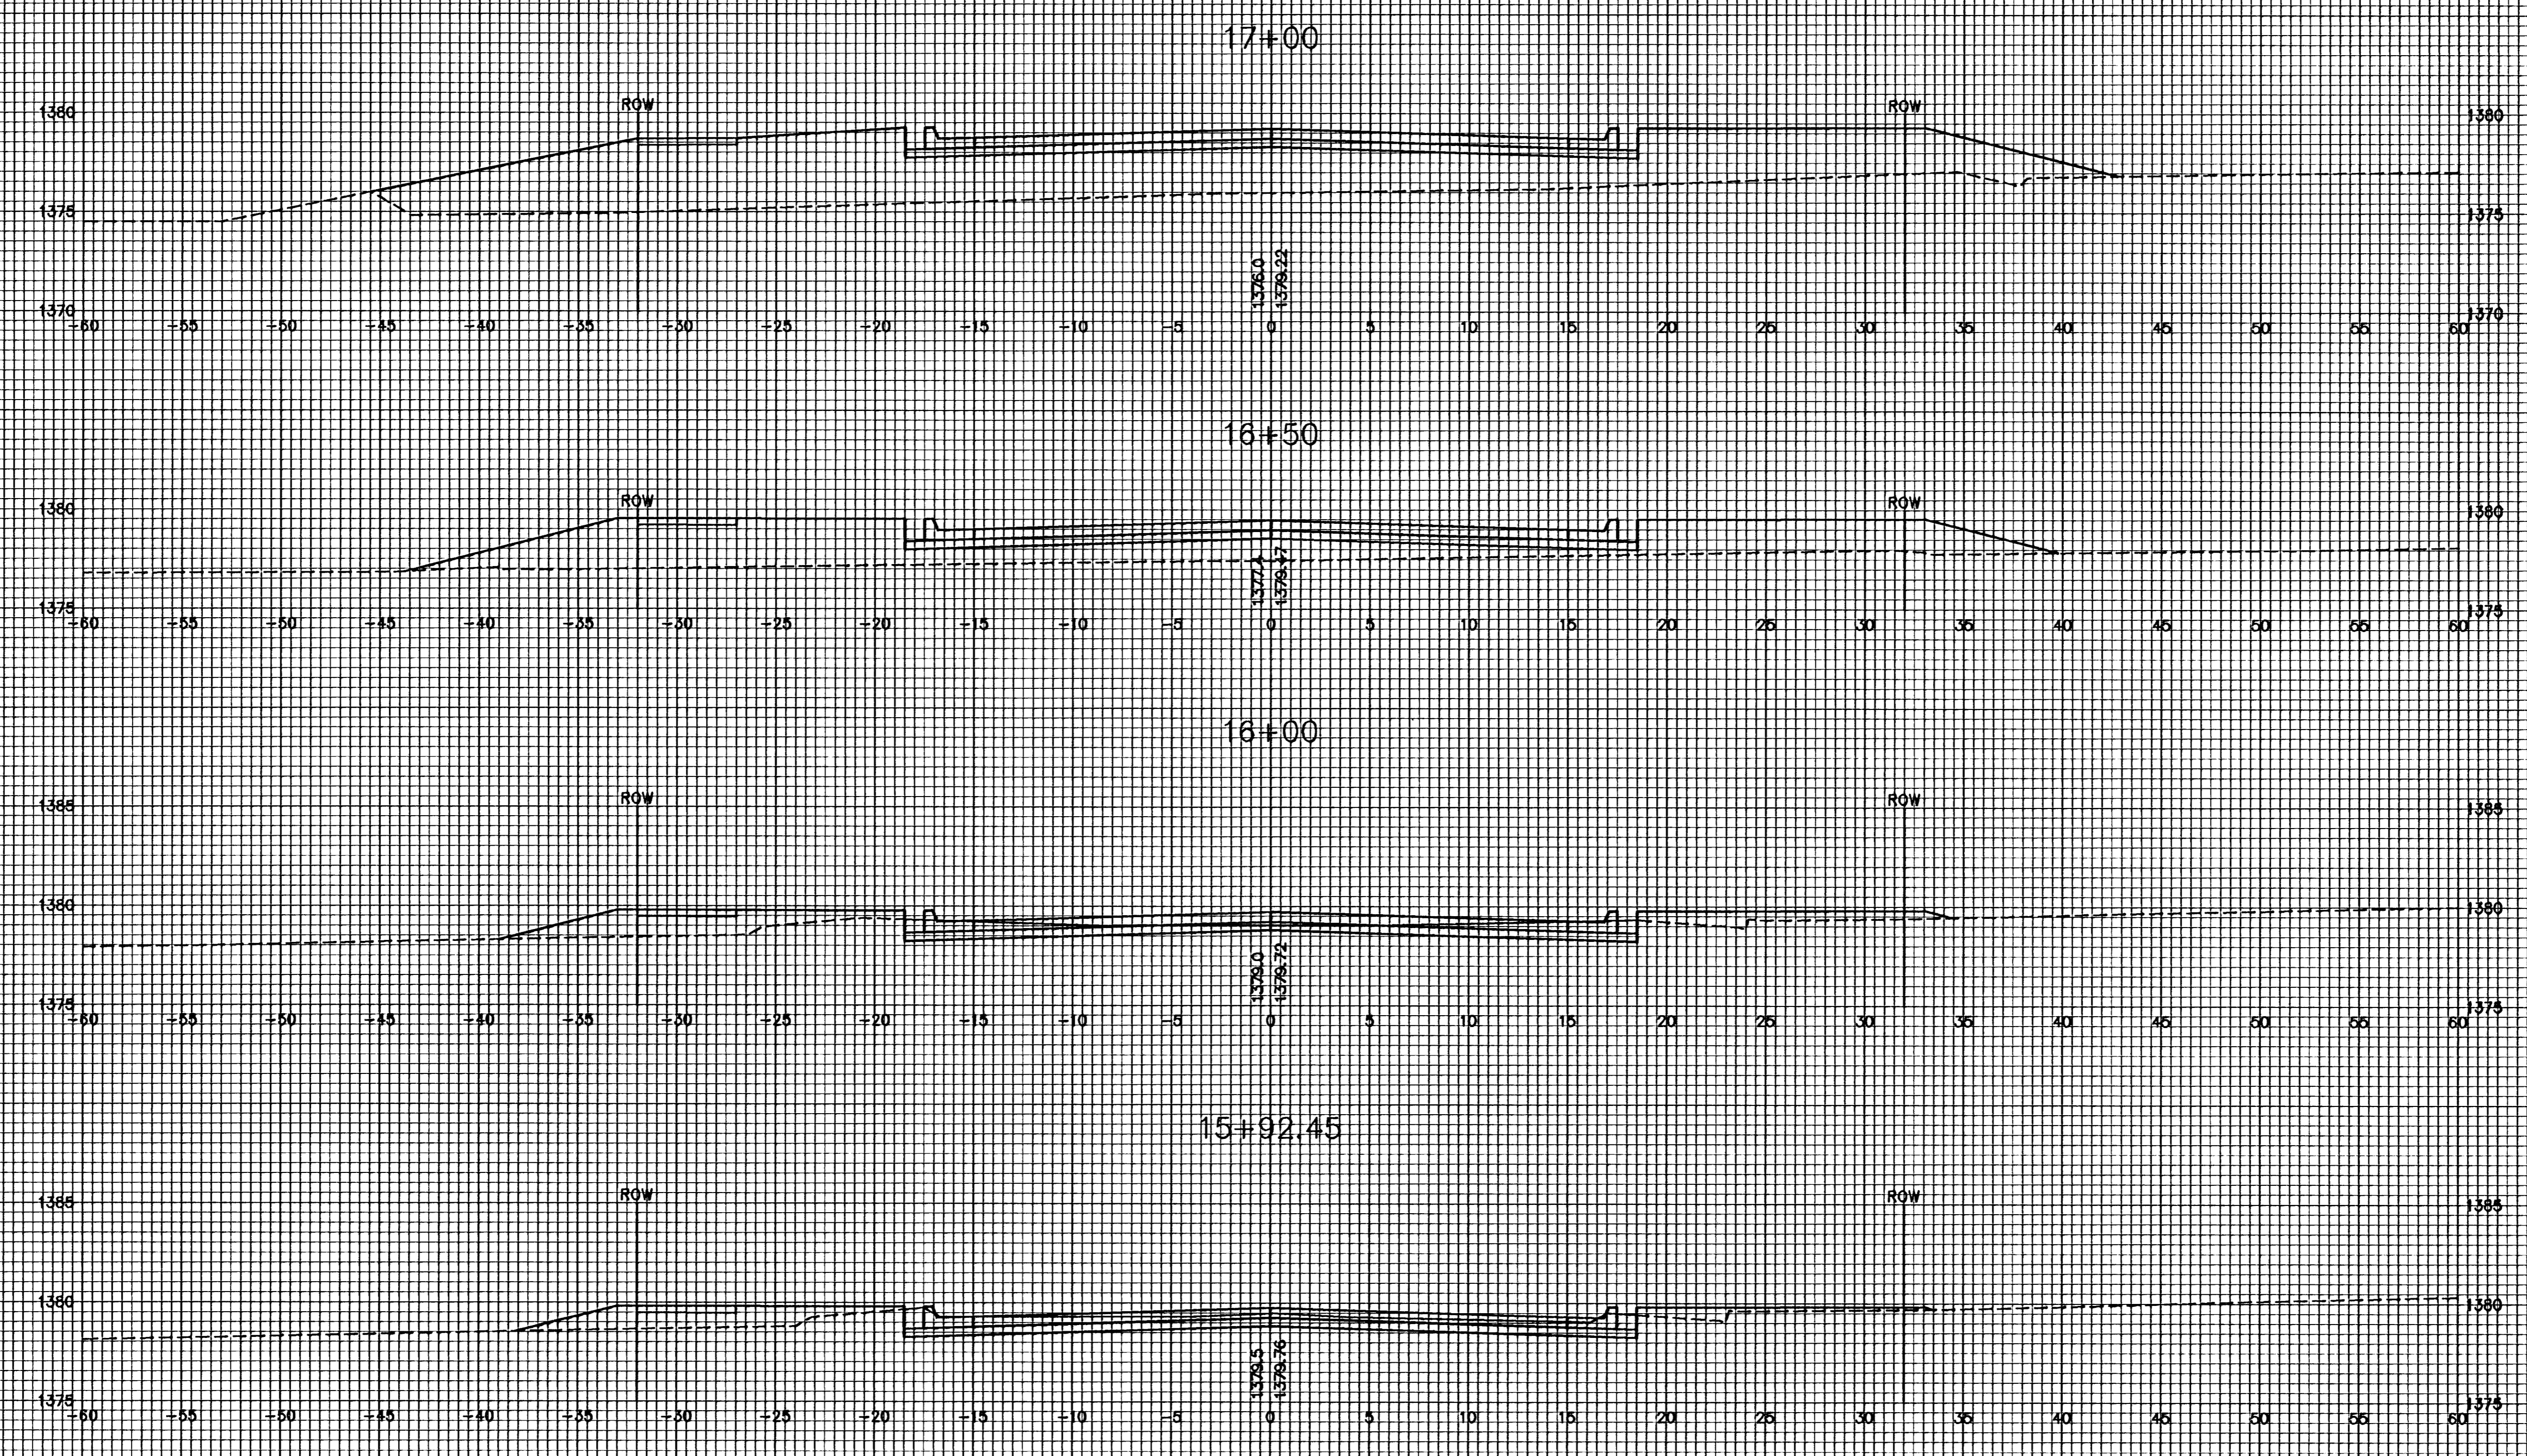

PINE MEADOW ADD.
PINE MEADOW STREET
CROSS SECTIONS

H:\CIVIL\01077\DWG\PLAN\SSCC.DWG Wed Mar 06 05:54:25 2002