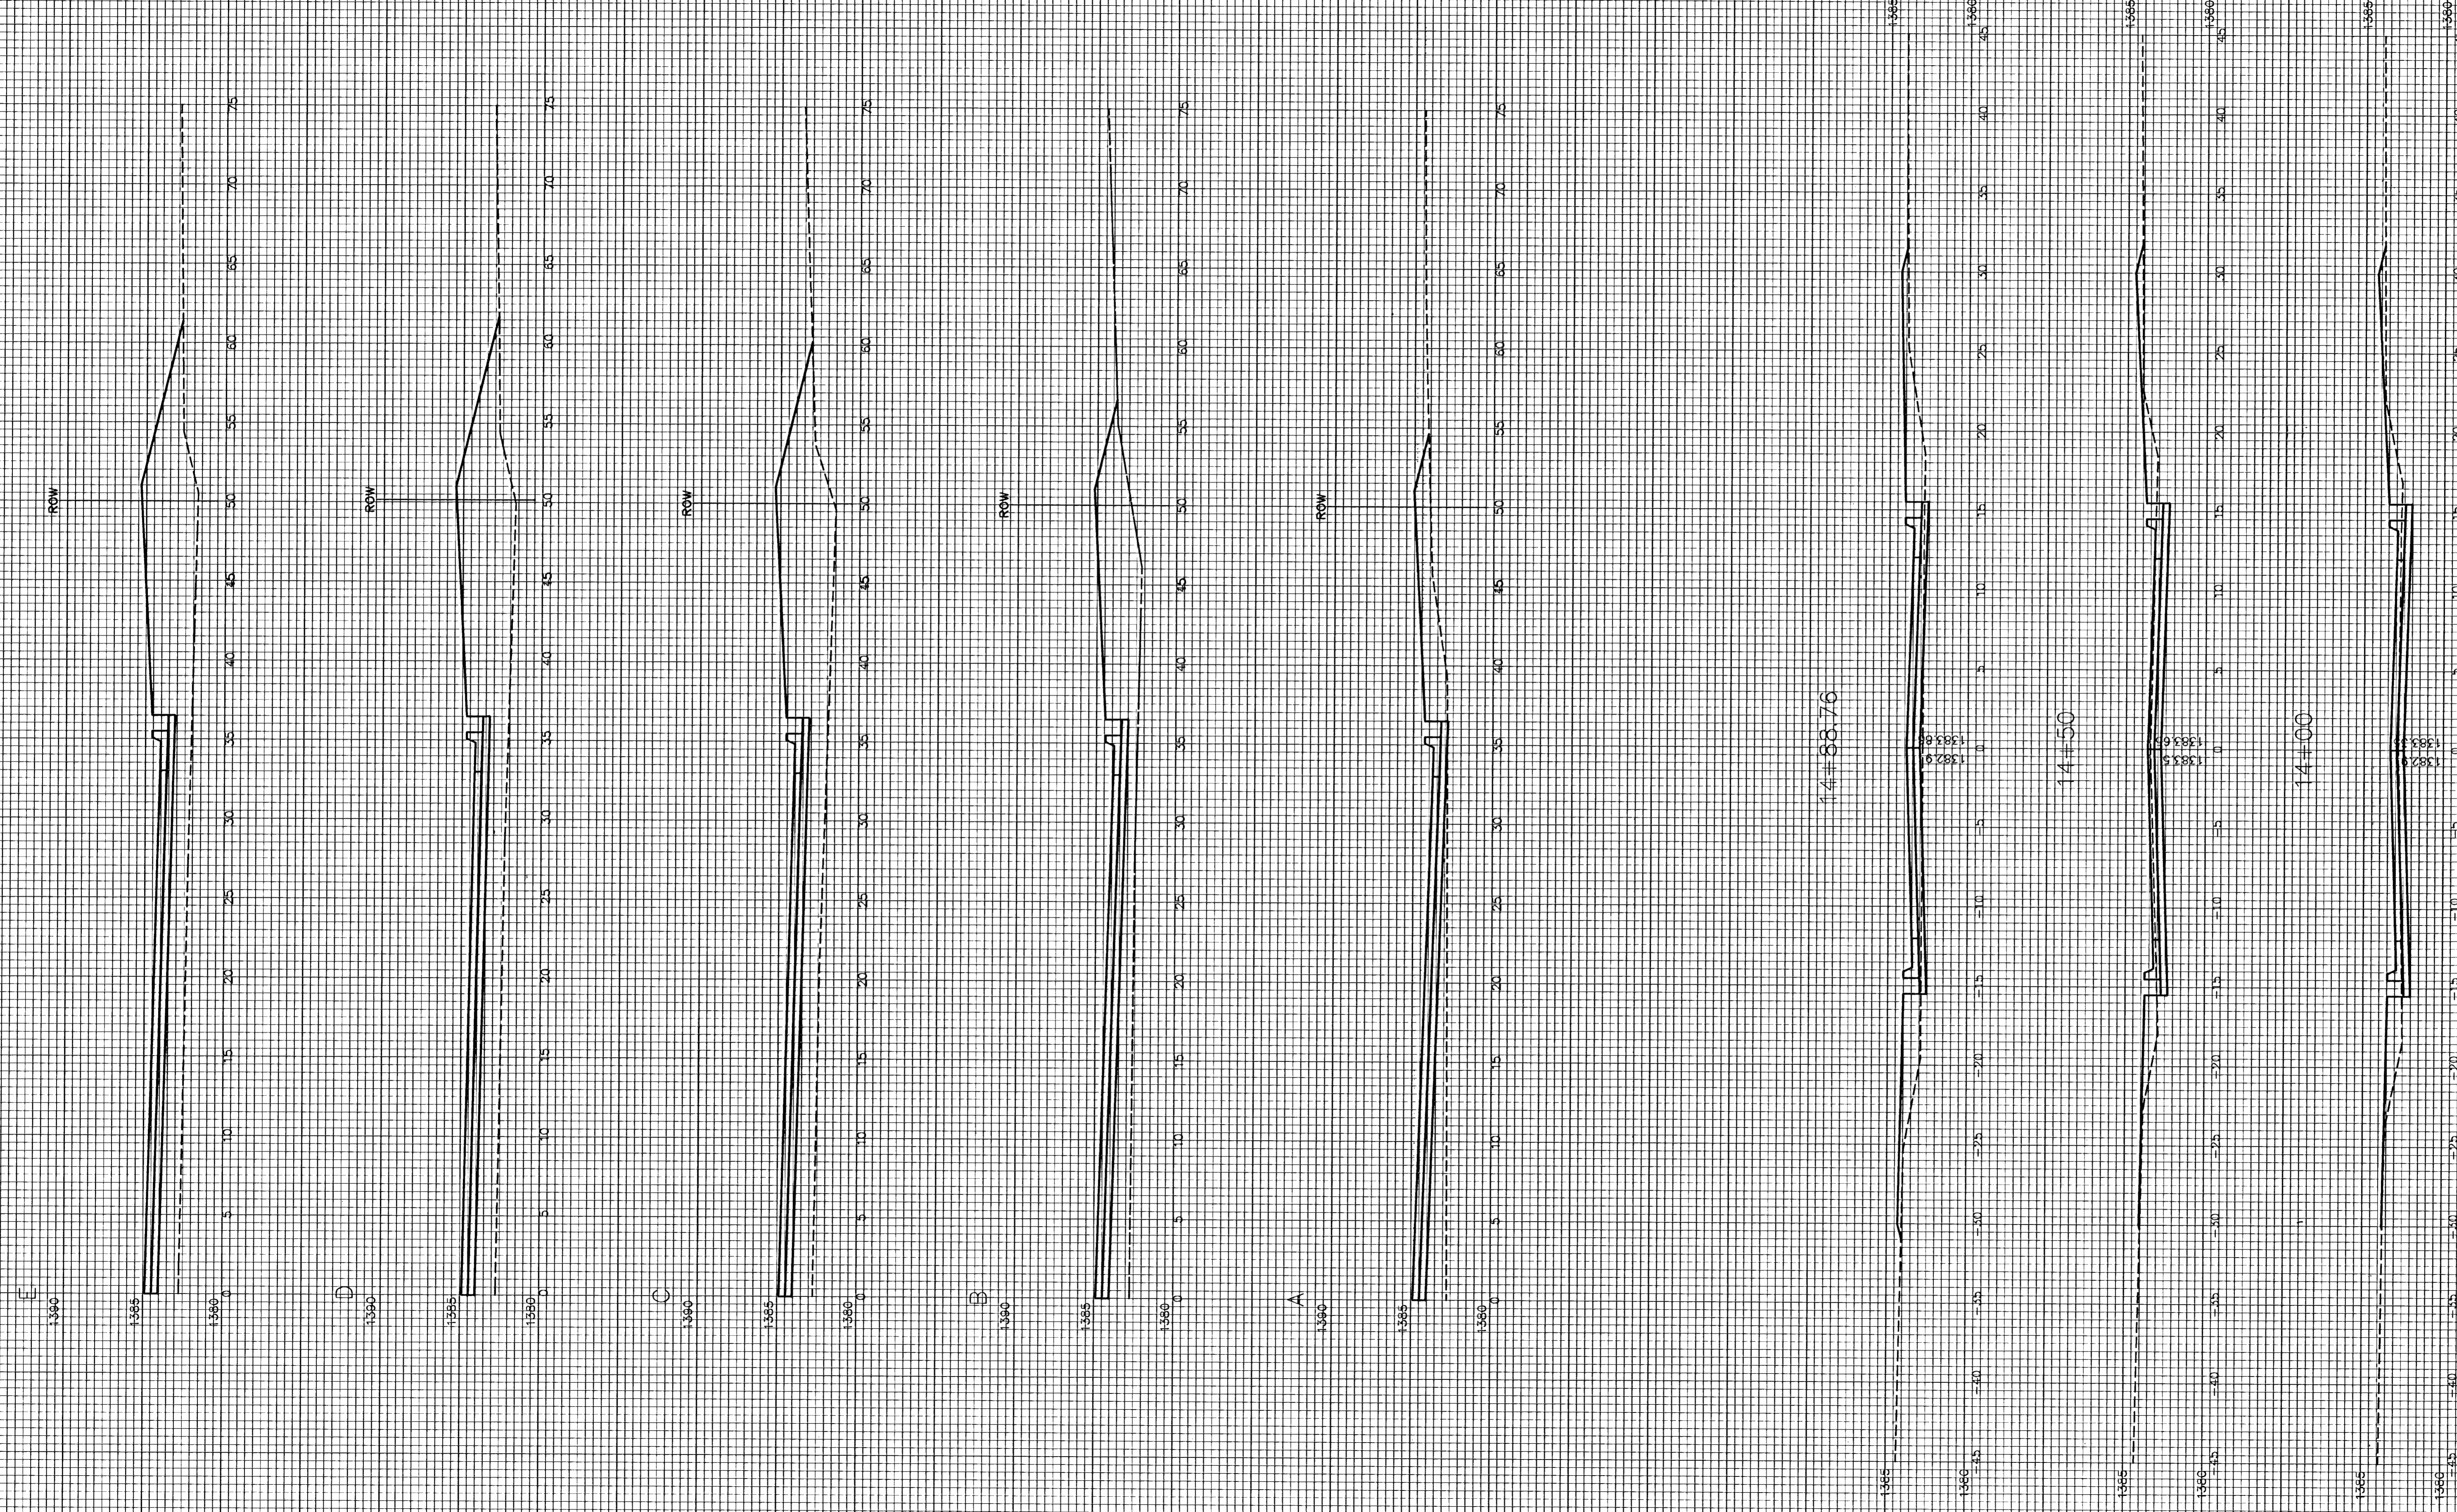

PINE MEADOW SECOND, PHASE 1
BEDFORD CT. (SOUTH)
CROSS SECTIONS

14#88.76

14#50

14#00