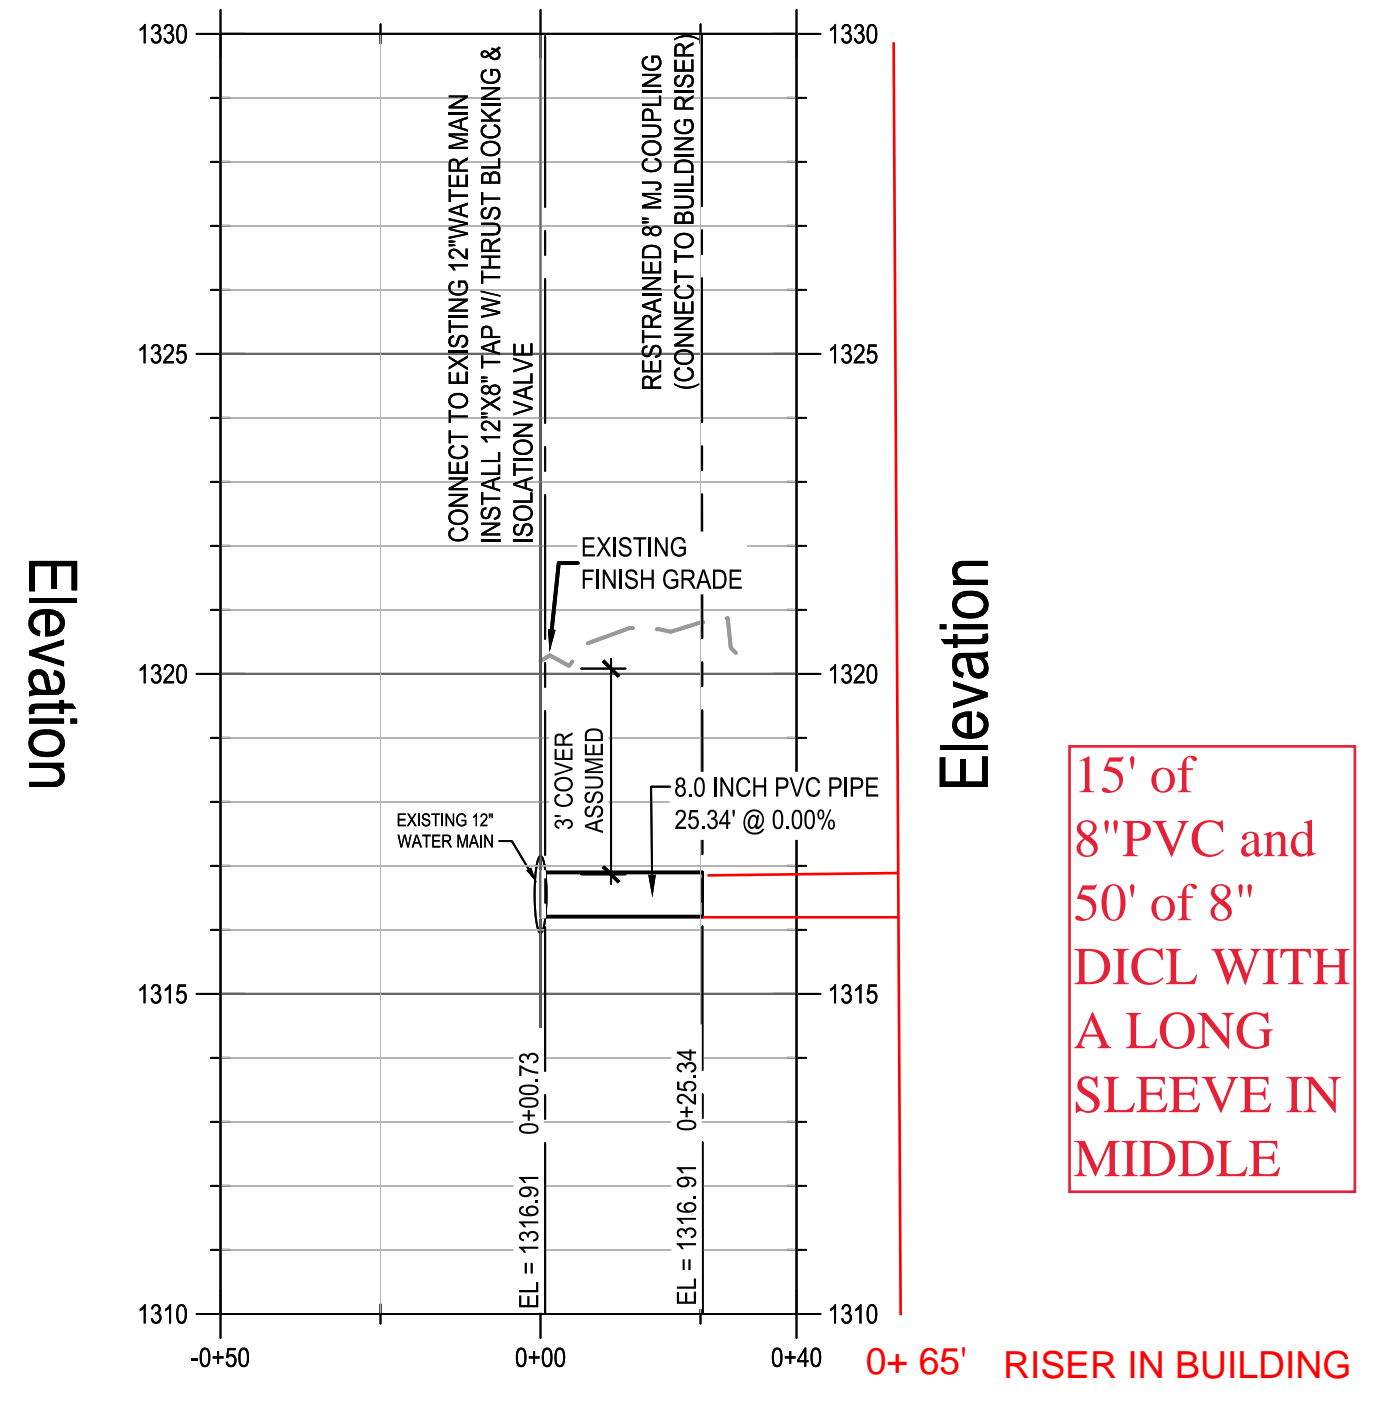

AS BUILTS

KEMILLER
ENGINEERING PA

117 E. Lewis,
Wichita, KS 67202 (316)264-0242

YINGLING AVIATION
WAREHOUSE REMODEL
 1962 MIDFIELD ROAD DWIGHT D. EISENHOWER
 NATIONAL AIRPORT, WICHITA KS

DESCRIPTION	DATE
PROJECT NO:	13038R2004
STATUS:	ISSUE FOR CONSTRUCTION
DATE:	12/19/2023
DRAWN BY:	RLN
CHECKED BY:	KLH

WATER
 PLAN &
 PROFILES

CU230