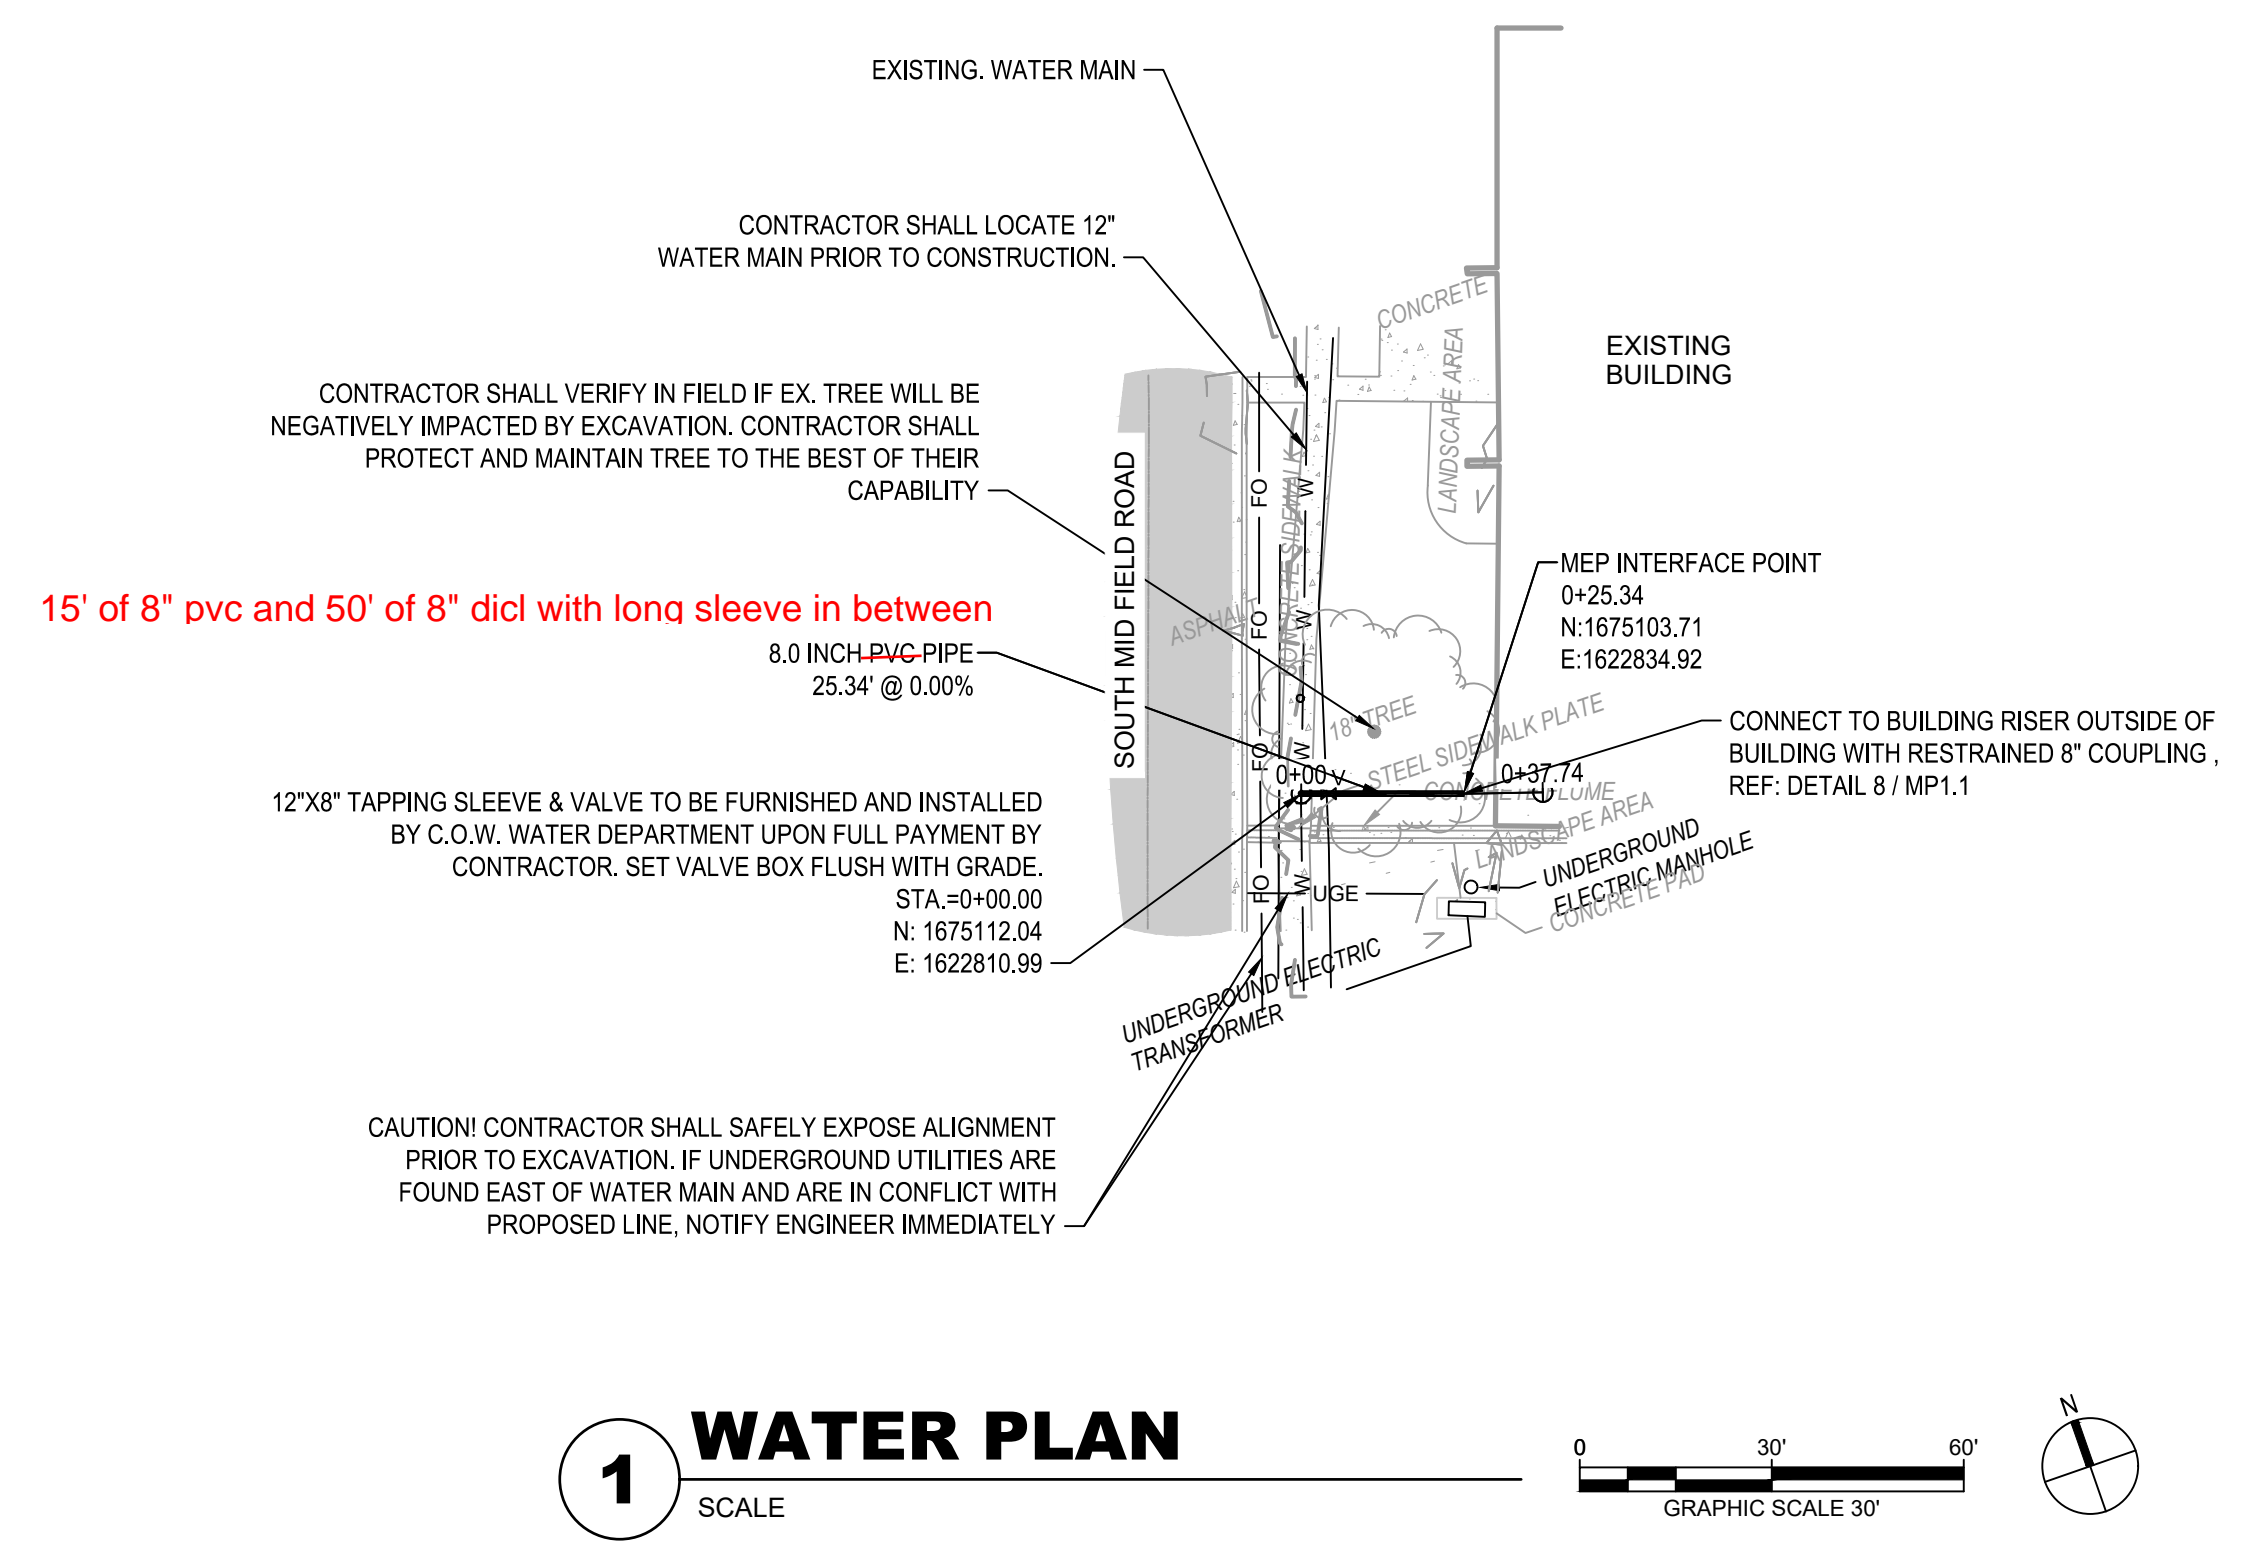

AS BUILTS

KEMILLER
ENGINEERING PA

117 E. Lewis,
Wichita, KS 67202 (316)264-0242

YINGLING AVIATION
WAREHOUSE REMODEL
 1962 MIDFIELD ROAD DWIGHT D. EISENHOWER
 NATIONAL AIRPORT, WICHITA KS

DESCRIPTION	DATE
PROJECT NO:	13038R2004
STATUS:	ISSUE FOR CONSTRUCTION
DATE:	12/19/2023
DRAWN BY:	RLN
CHECKED BY:	KLH

WATER
 PLAN &
 PROFILES

CU230