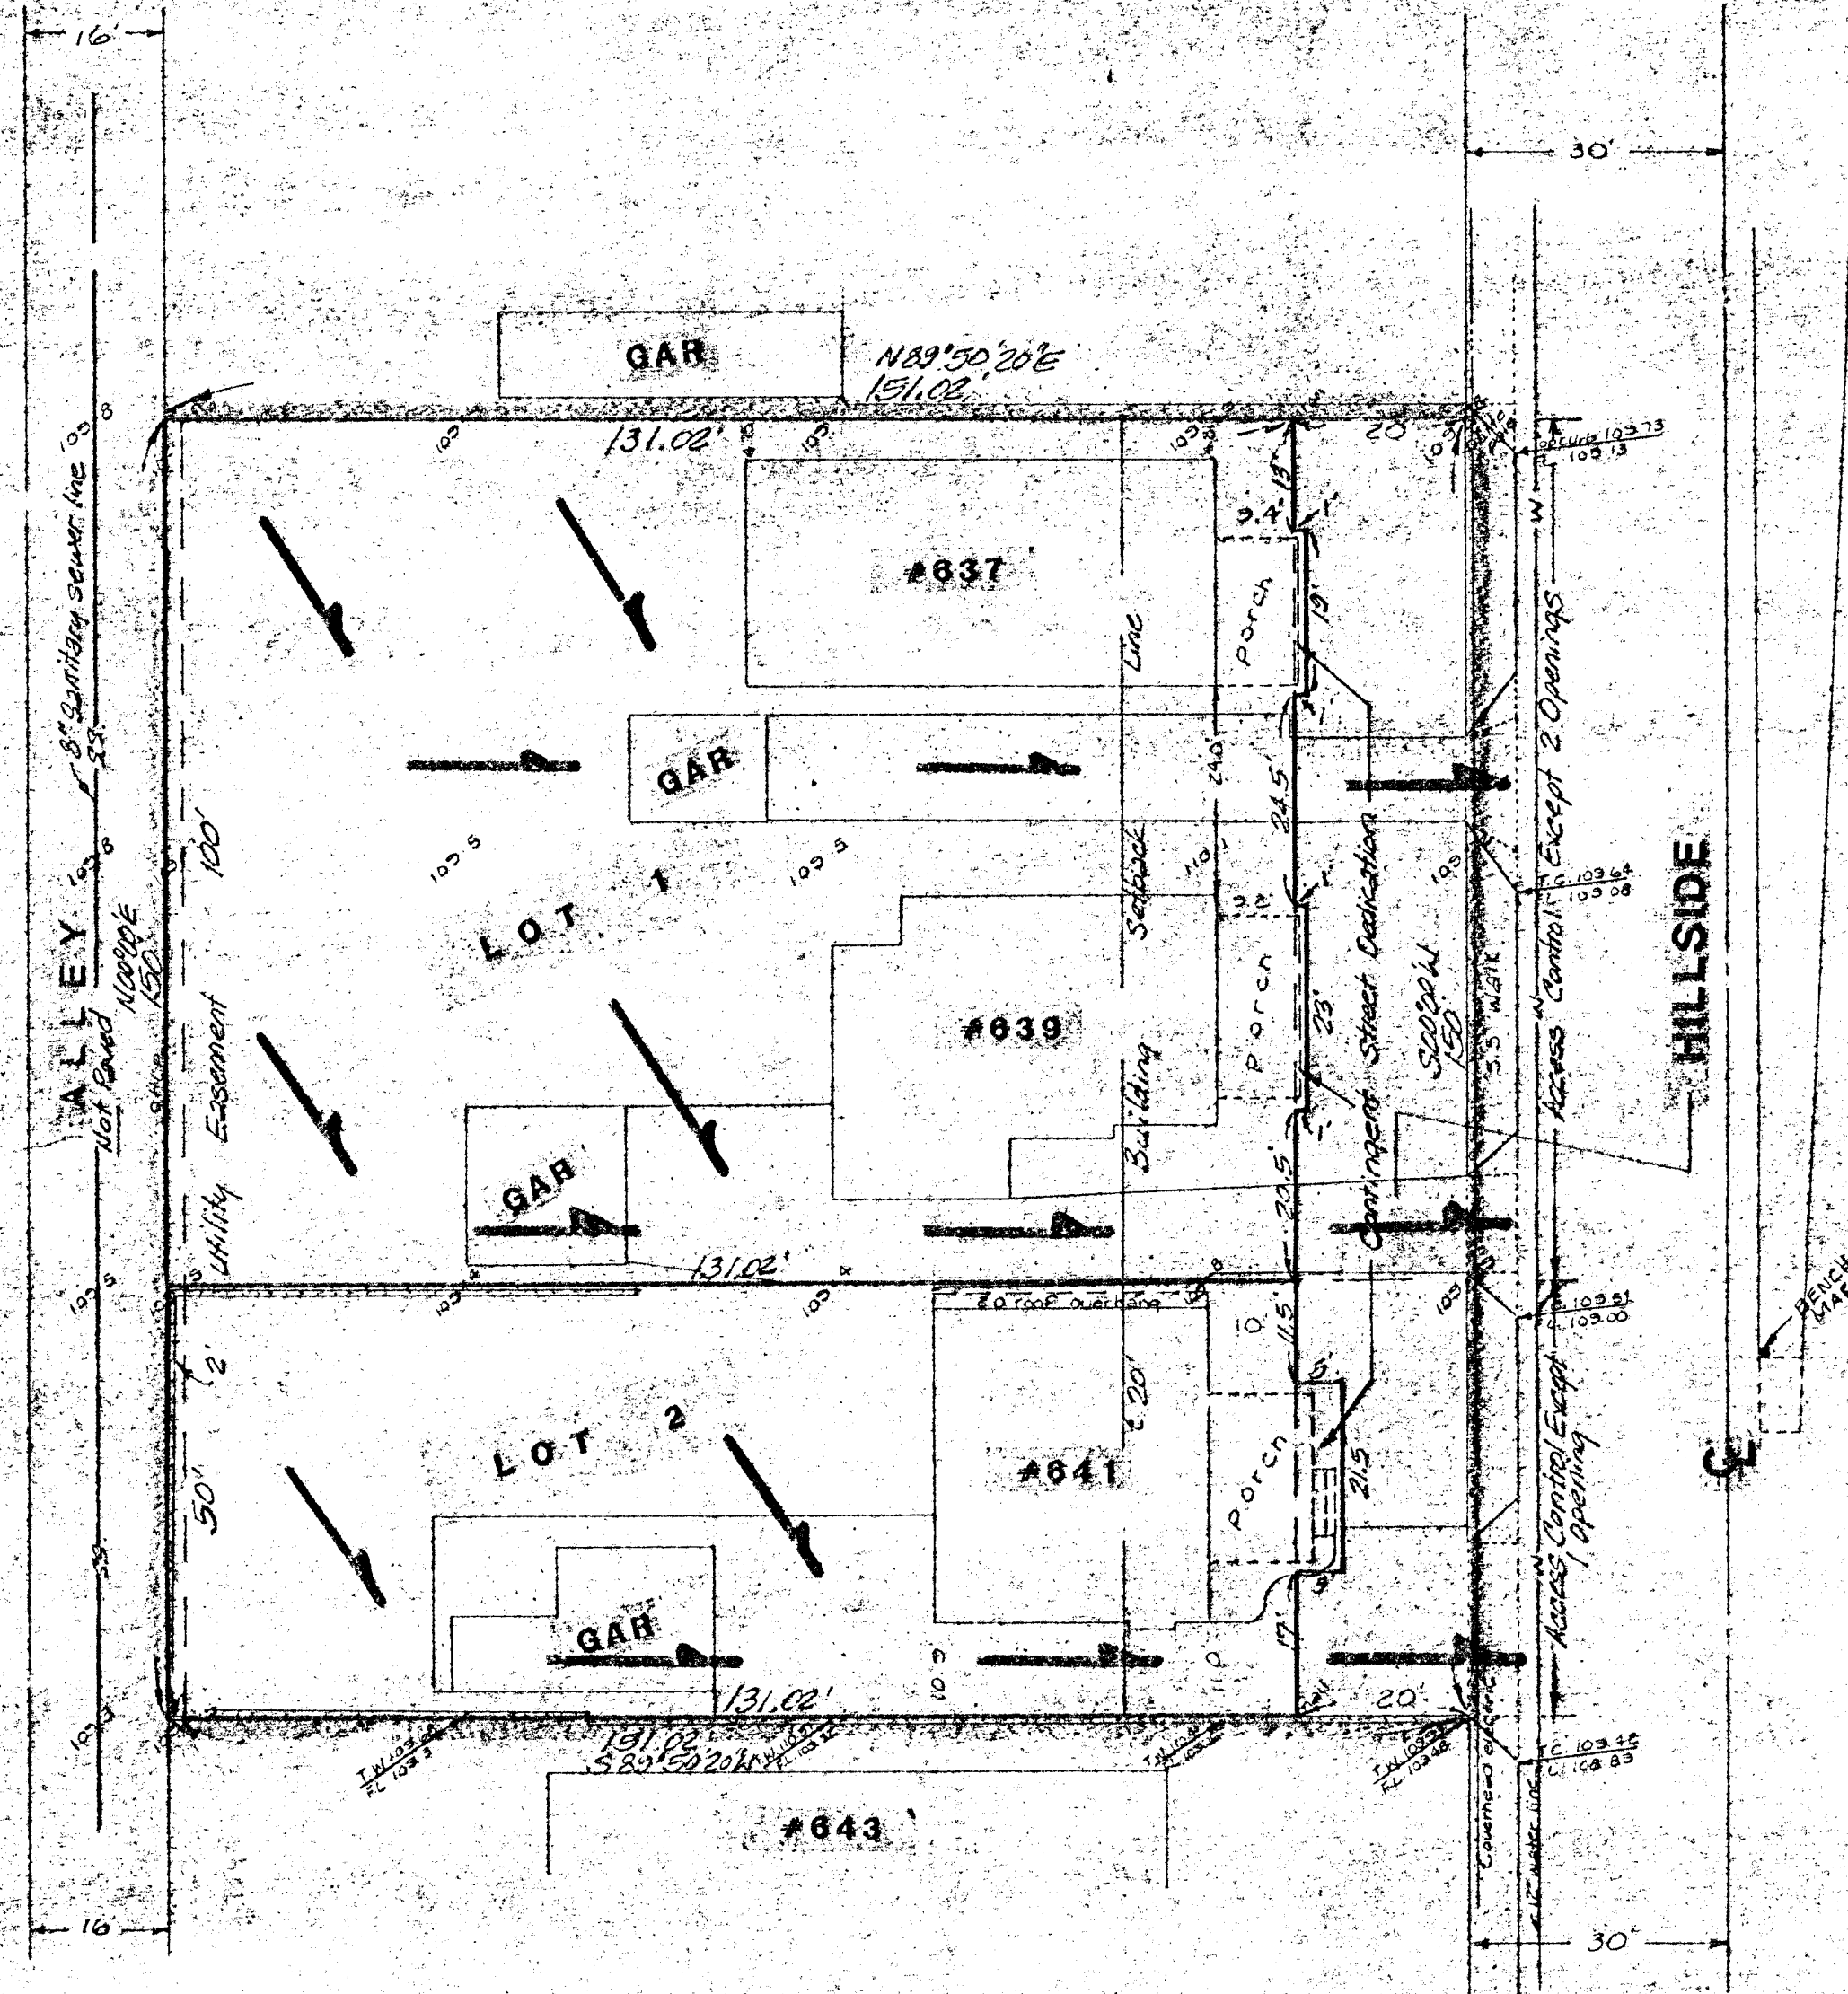

Bench Marks:
 1. cut on top of West curb on
 south end of island on Hillside
 43.1 feet south of E. of Orma
 Elev = 110.02 City Datum

VICINITY MAP

DRAINAGE CONCEPT

SKETCH PLAT

BLASI ADDITION

9 FEB 90

LOTS 73, 75, 77, 79, 81, AND 83, BLOCK 8,
 SUNNY-SIDE ADDITION TO THE CITY OF
 WICHITA, KANSAS.